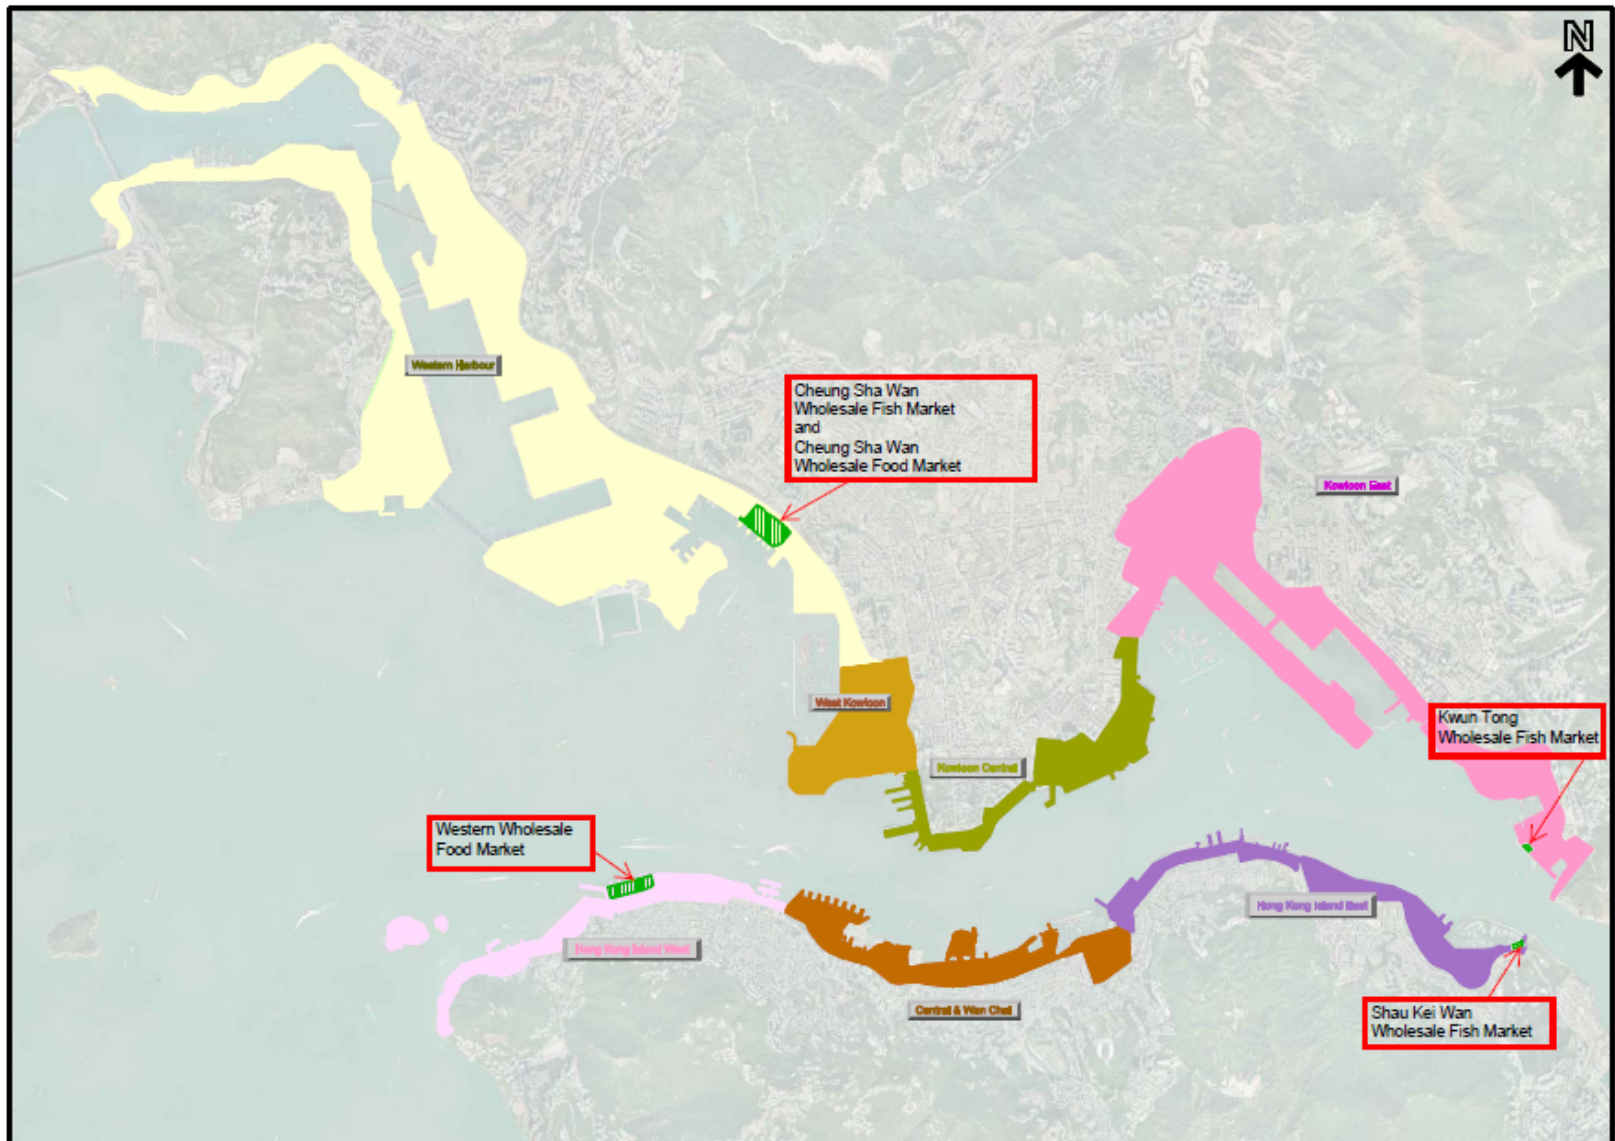

Fish Landing Facilities in Victoria Harbour

Wholesale Food Markets and Wholesale Fish Markets

Locations of Wholesale Food Markets and Wholesale Fish Markets in Victoria Harbour

Western Wholesale Food Market

Freshwater
Fish Section

Fruit Section &
Egg Section

Vegetable
Section

Western Wholesale Food Market Freshwater Fish

Western Wholesale Food Market Freshwater Fish

- **Operation Hours :**
 - **Freshwater fish delivered to the market by vessels**
 - **Trading Hours : 0400 – 0830**
 - **Peak Hours : 0500 – 0800**

Cheung Sha Wan Wholesale Food Market

Cheung Sha Wan Wholesale Food Market Freshwater Fish

Cheung Sha Wan Wholesale Food Market Freshwater Fish

- **Operation Hours :**
 - **Freshwater fish delivered to the pier by vessels**
 - **Trading Hours : 03:00 – 08:30**
 - **Peak Hours : 04:00 – 08:00**

Cheung Sha Wan Wholesale Fish Market Fish Landing

Cheung Sha Wan Wholesale Fish Market Fish Landing

Cheung Sha Wan Wholesale Fish Market Wholesaling

Kwun Tong Wholesale Fish Market

- **Operation Hours :**
 - Marine fish delivered to the pier by fishing vessels or fish carriers
 - Trading Hours : 0000 to 1600
 - Peak Hours : 0400 to 1200