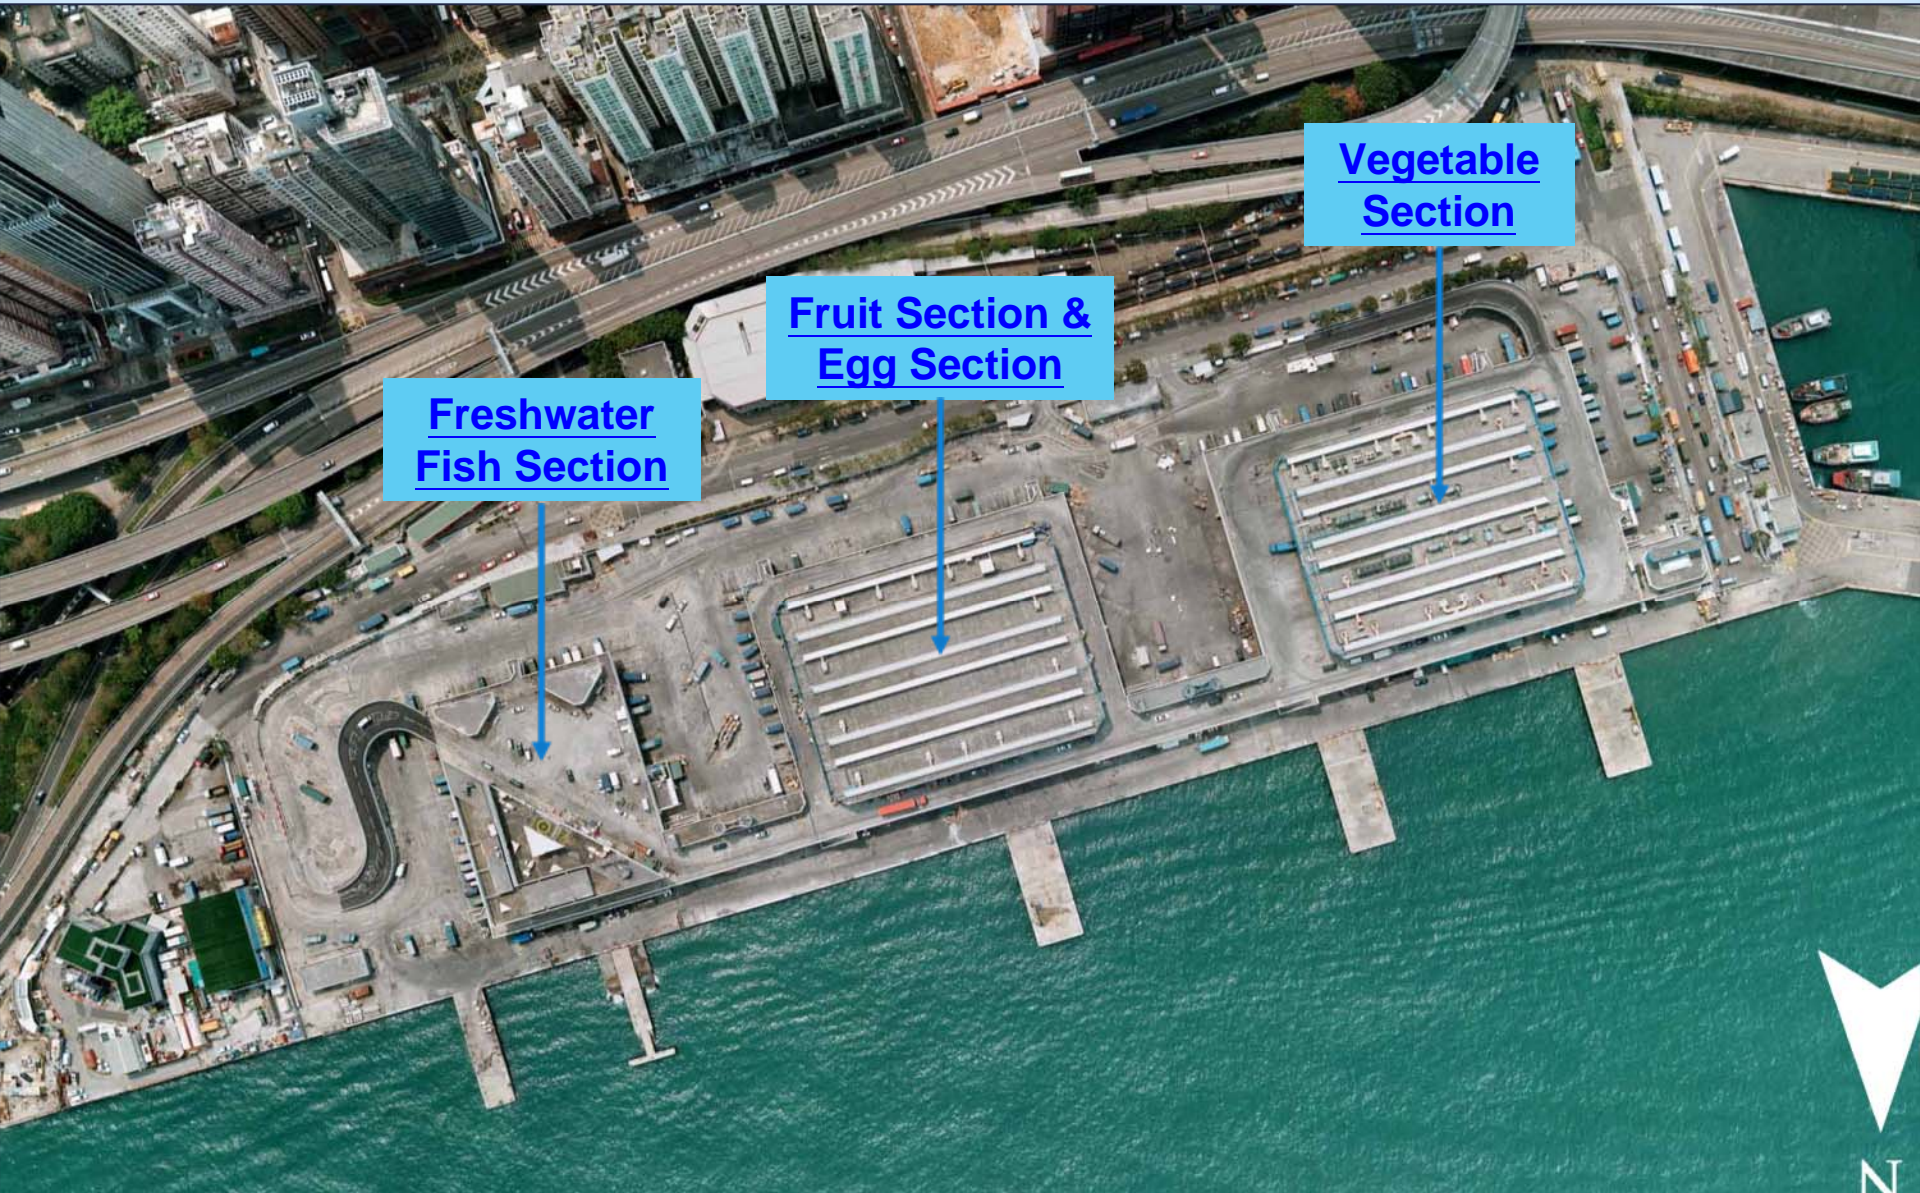

Fish Landing Facilities in Victoria Harbour

Wholesale Food Markets and Wholesale Fish Markets

Locations of Wholesale Food Markets and Wholesale Fish Markets in Victoria Harbour

Western Wholesale Food Market

Freshwater
Fish Section

Fruit Section &
Egg Section

Vegetable
Section

Western Wholesale Food Market Freshwater Fish

Western Wholesale Food Market Freshwater Fish

- **Operation Hours :**
 - **Freshwater fish delivered to the market by vessels**
 - **Trading Hours : 0400 – 0830**
 - **Peak Hours : 0500 – 0800**

Cheung Sha Wan Wholesale Food Market

Cheung Sha Wan Wholesale Food Market Freshwater Fish

Cheung Sha Wan Wholesale Food Market Freshwater Fish

- **Operation Hours :**
 - **Freshwater fish delivered to the pier by vessels**
 - **Trading Hours : 03:00 – 08:30**
 - **Peak Hours : 04:00 – 08:00**

Marine Fish (Marketing) Ordinance (Cap. 291)

- **Landing and wholesaling of chilled marine fish is required to be conducted at designated wholesale fish markets operated by Fish Marketing Organization (FMO).**
- **Seven wholesale fish markets in Hong Kong, including those located within the Victoria Harbour (Cheung Sha Wan, Kwun Tong and Shau Kei Wan).**
- **FMO is a self-financing and non-profit-making statutory organization established under the ordinance to provide orderly fish marketing services to the fishermen, fish traders and residents of the districts.**