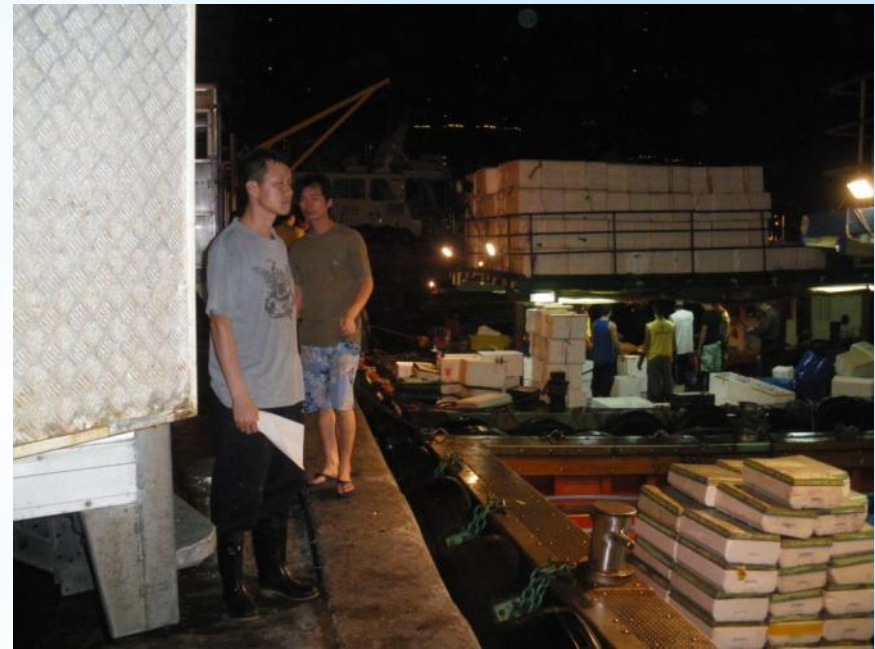

Shau Kei Wan Wholesale Fish Market

- **Operation Hours :**

- **Marine fish delivered to the pier by fishing vessels or fish carriers**
- **Trading Hours : 0400 to 1200**
- **Peak Hours : 0400 to 0630**