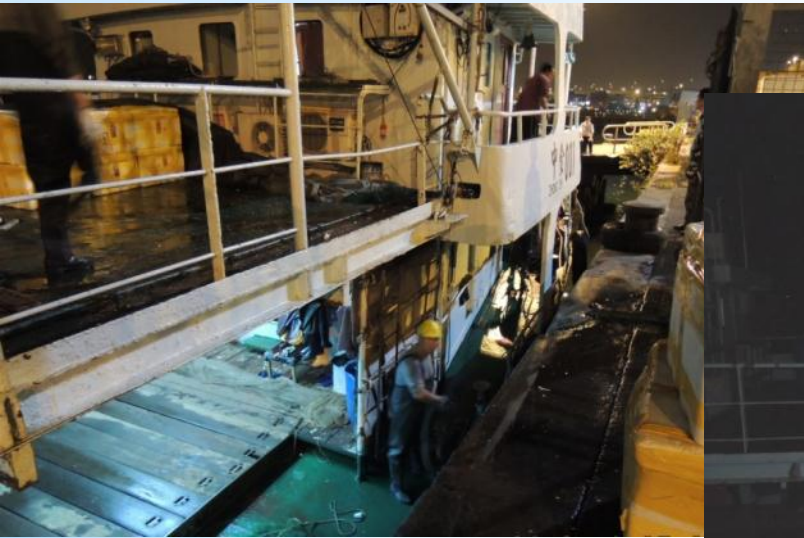

Marine Fish (Marketing) Ordinance (Cap. 291)

- **Landing and wholesaling of chilled marine fish is required to be conducted at designated wholesale fish markets operated by Fish Marketing Organization (FMO).**
- **Seven wholesale fish markets in Hong Kong, including those located within the Victoria Harbour (Cheung Sha Wan, Kwun Tong and Shau Kei Wan).**
- **FMO is a self-financing and non-profit-making statutory organization established under the ordinance to provide orderly fish marketing services to the fishermen, fish traders and residents of the districts.**