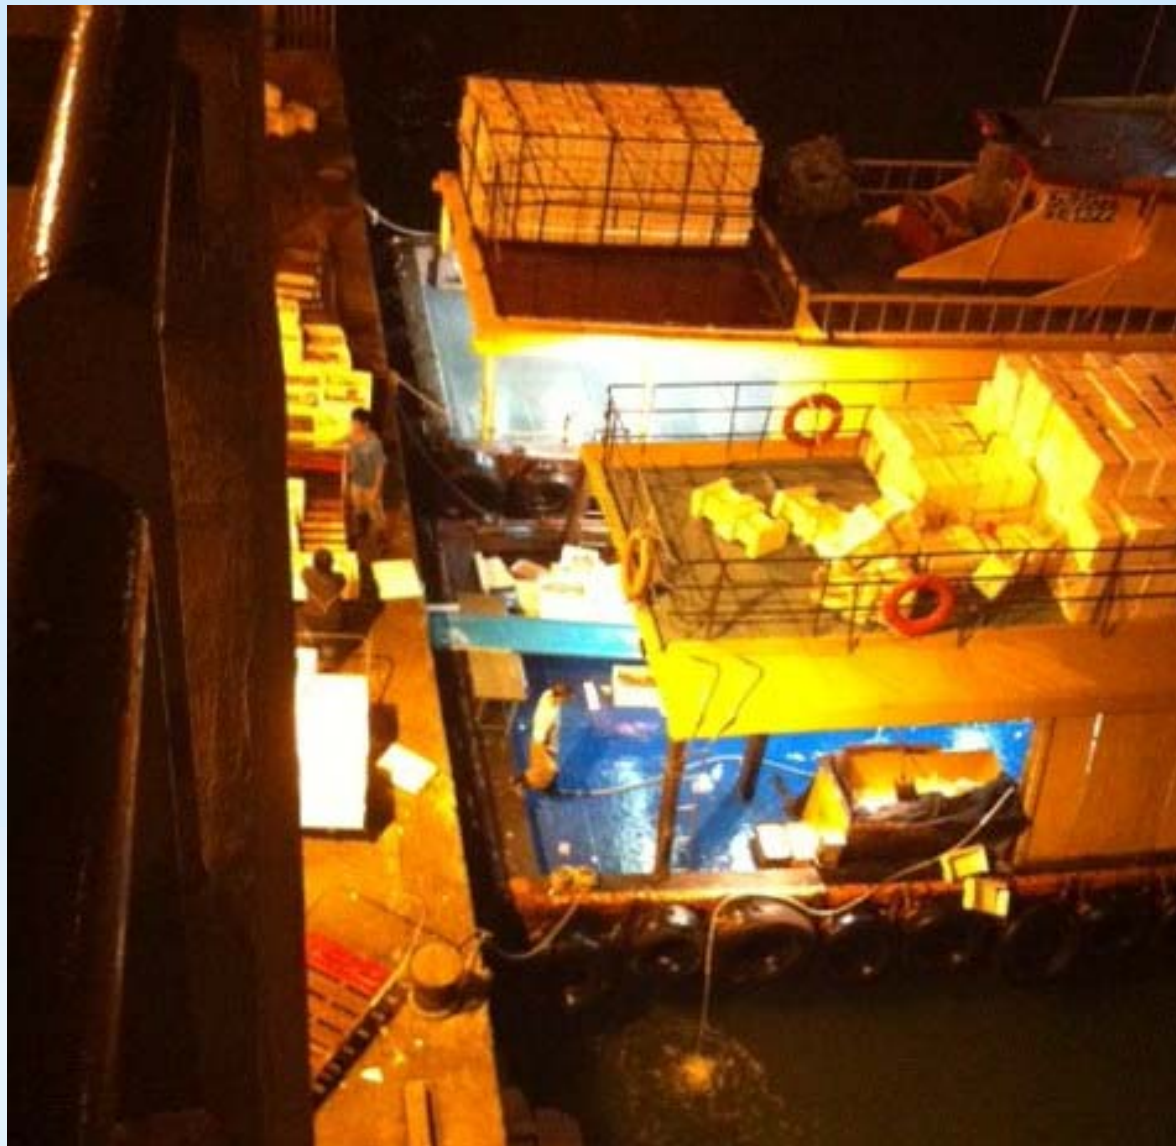

Cheung Sha Wan Wholesale Fish Market Fish Landing