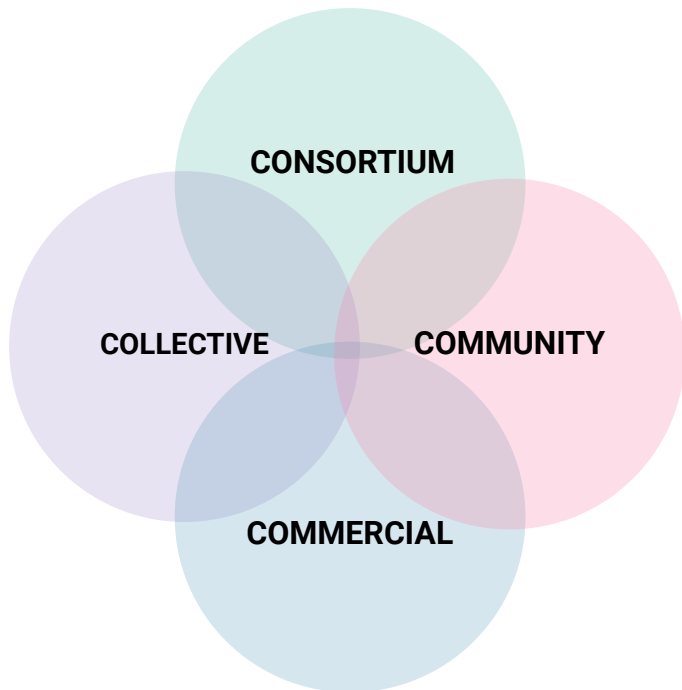

- **Creating an open platform** for people of all backgrounds to participate in impactful and purpose-driven POS activities
- **Reimagining Wan Chai's identity** and strengthening community bonds
- **Connecting cross-sector partnerships** for collective impact

We came here because we need a space to gather and hang out during our holiday on the weekends.

小朋友上星期日剛去完，放電一流👍

第一次同小朋友係海邊畫畫同聽live music，好寫意！

有好多helper，唔使點排隊就有得玩灣仔碼頭一搭船就到。都好方便。

Harbourfront By The People

A Testing Model

Community-making approach

Harbourfront For The People: Going Forward

Changemaking Impact Hub

Community Playground

Celebration For All