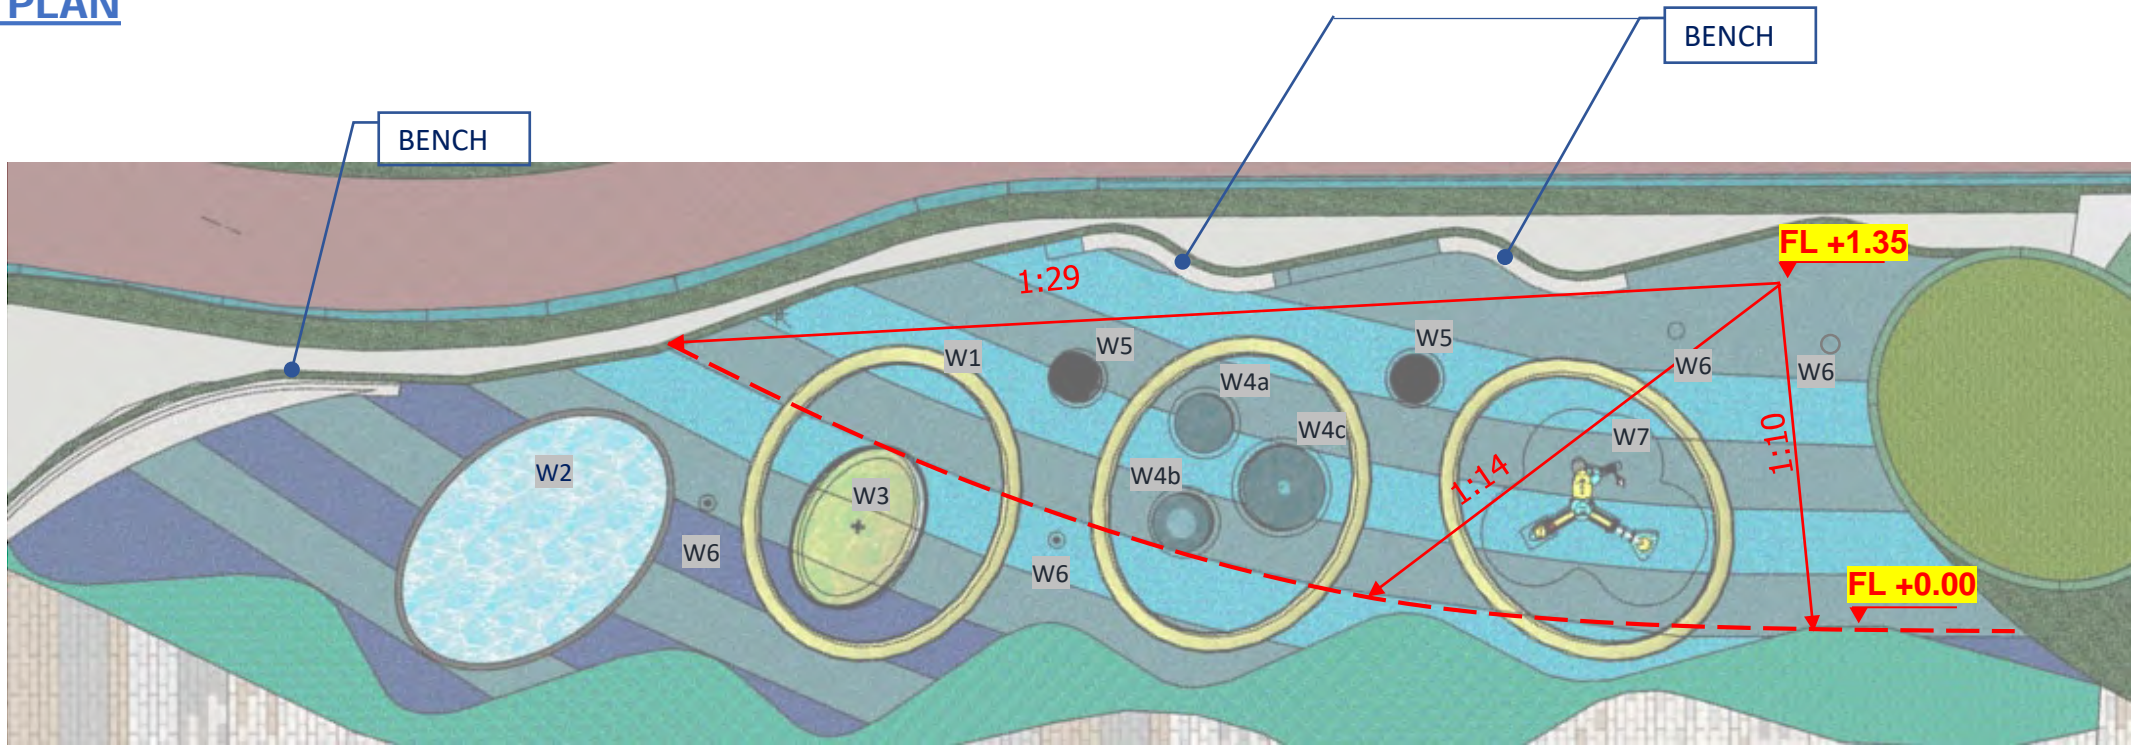

ACCESS POINT

SQUARE
(Functional Nodes)

CORRIDOR

MASTER LAYOUT PLAN

MASTER LAYOUT PLAN -Western Portion

- ① Fitness Station
- ② Trellis with Seating
- ③ EVA, L/UL Entrance
- ④ Stepping Lawn (Public Art Space)
- ⑤ Roof-top Viewing Platform
- ⑥ Alfresco Dining Area
- ⑦ Innovative Play Area
- ⑧ Multi-Purpose Area
- ⑨ Raised Viewing Platform
- ⑩ Landscape Island
- ⑪ Children Fitness Station
- ⑫ Entrance Courtyard
- ⑬ Water Play Area
- ⑭ Promenade Walkway
- ⑮ Leisure Seating
- ⑯ Existing CEDD Cycle Track
- ▼ Pedestrian Entrance

MASTER LAYOUT PLAN

- Eastern Portion

- ① Fitness Station
- ② Trellis with Seating
- ③ EVA, L/UL Entrance
- ④ Stepping Lawn (Public Art Space)
- ⑤ Roof-top Viewing Platform
- ⑥ Alfresco Dining Area
- ⑦ Innovative Play Area
- ⑧ Multi-Purpose Area
- ⑨ Raised Viewing Platform
- ⑩ Landscape Island
- ⑪ Children Fitness Station
- ⑫ Entrance Courtyard
- ⑬ Water Play Area
- ⑭ Promenade Walkway
- ⑮ Leisure Seating
- ⑯ Existing CEDD Cycle Track
- ▼ Pedestrian Entrance

GROUND FLOOR PLAN

SECTION Y-Y

MULTI-PURPOSE AREA WITH RAISED VIEWING PLATFORM

ALFRESCO DINING OUTSIDE RESTAURANT

LAYOUT PLAN

EPDM

Synthetic grass + EPDM

Lawn area

INNOVATIVE PLAY AREA

LAYOUT PLAN

CUSTOM MADE GRC WATER FEATURE
REFERENCE IMAGES:

PROPRIETARY
WATER PLAY UNIT:

WATER PLAY AREA

CONCEPTUAL PLANTING PROPOSAL - TREES

Taxodium distichum
落羽杉

Xanthostemon chrysanthus
金蒲桃