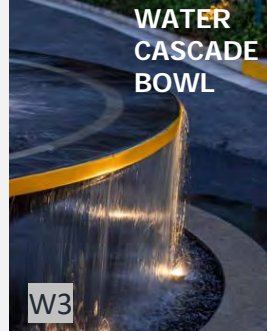

INNOVATIVE PLAY AREA

LAYOUT PLAN

CUSTOM MADE GRC WATER FEATURE
REFERENCE IMAGES:

PROPRIETARY
WATER PLAY UNIT:

WATER PLAY AREA

CONCEPTUAL PLANTING PROPOSAL - TREES

Taxodium distichum
落羽杉

Xanthostemon chrysanthus
金蒲桃