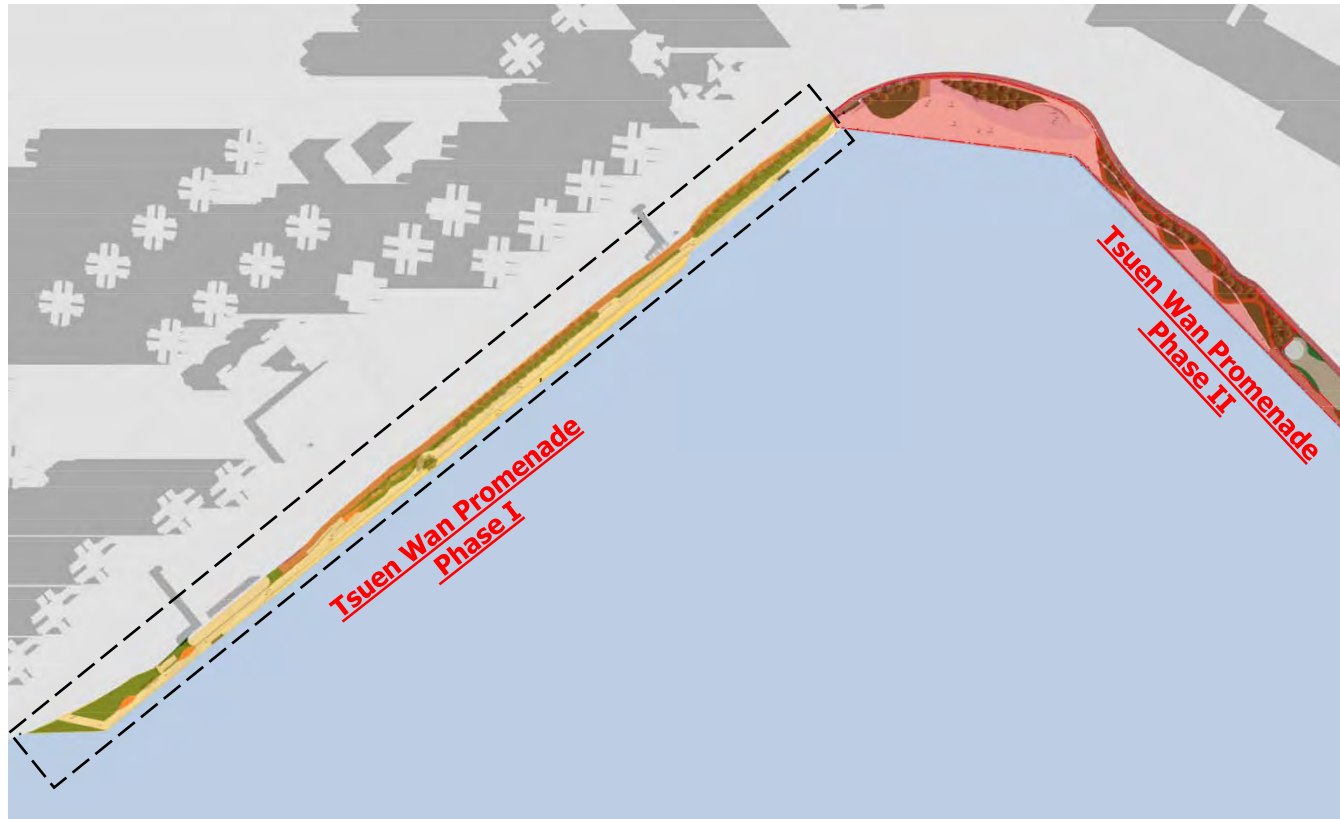

5

TSUEN WAN PROMENADE PHASE I

1 Rain Shelter with design concept of Curtain

2 Promenade and Landscape

3 Bench with design concept of Curtain

4 Seawall Railing with design concept of Thread

“Fabric of Life”

Weaving the Fabric of Life from Past to Present