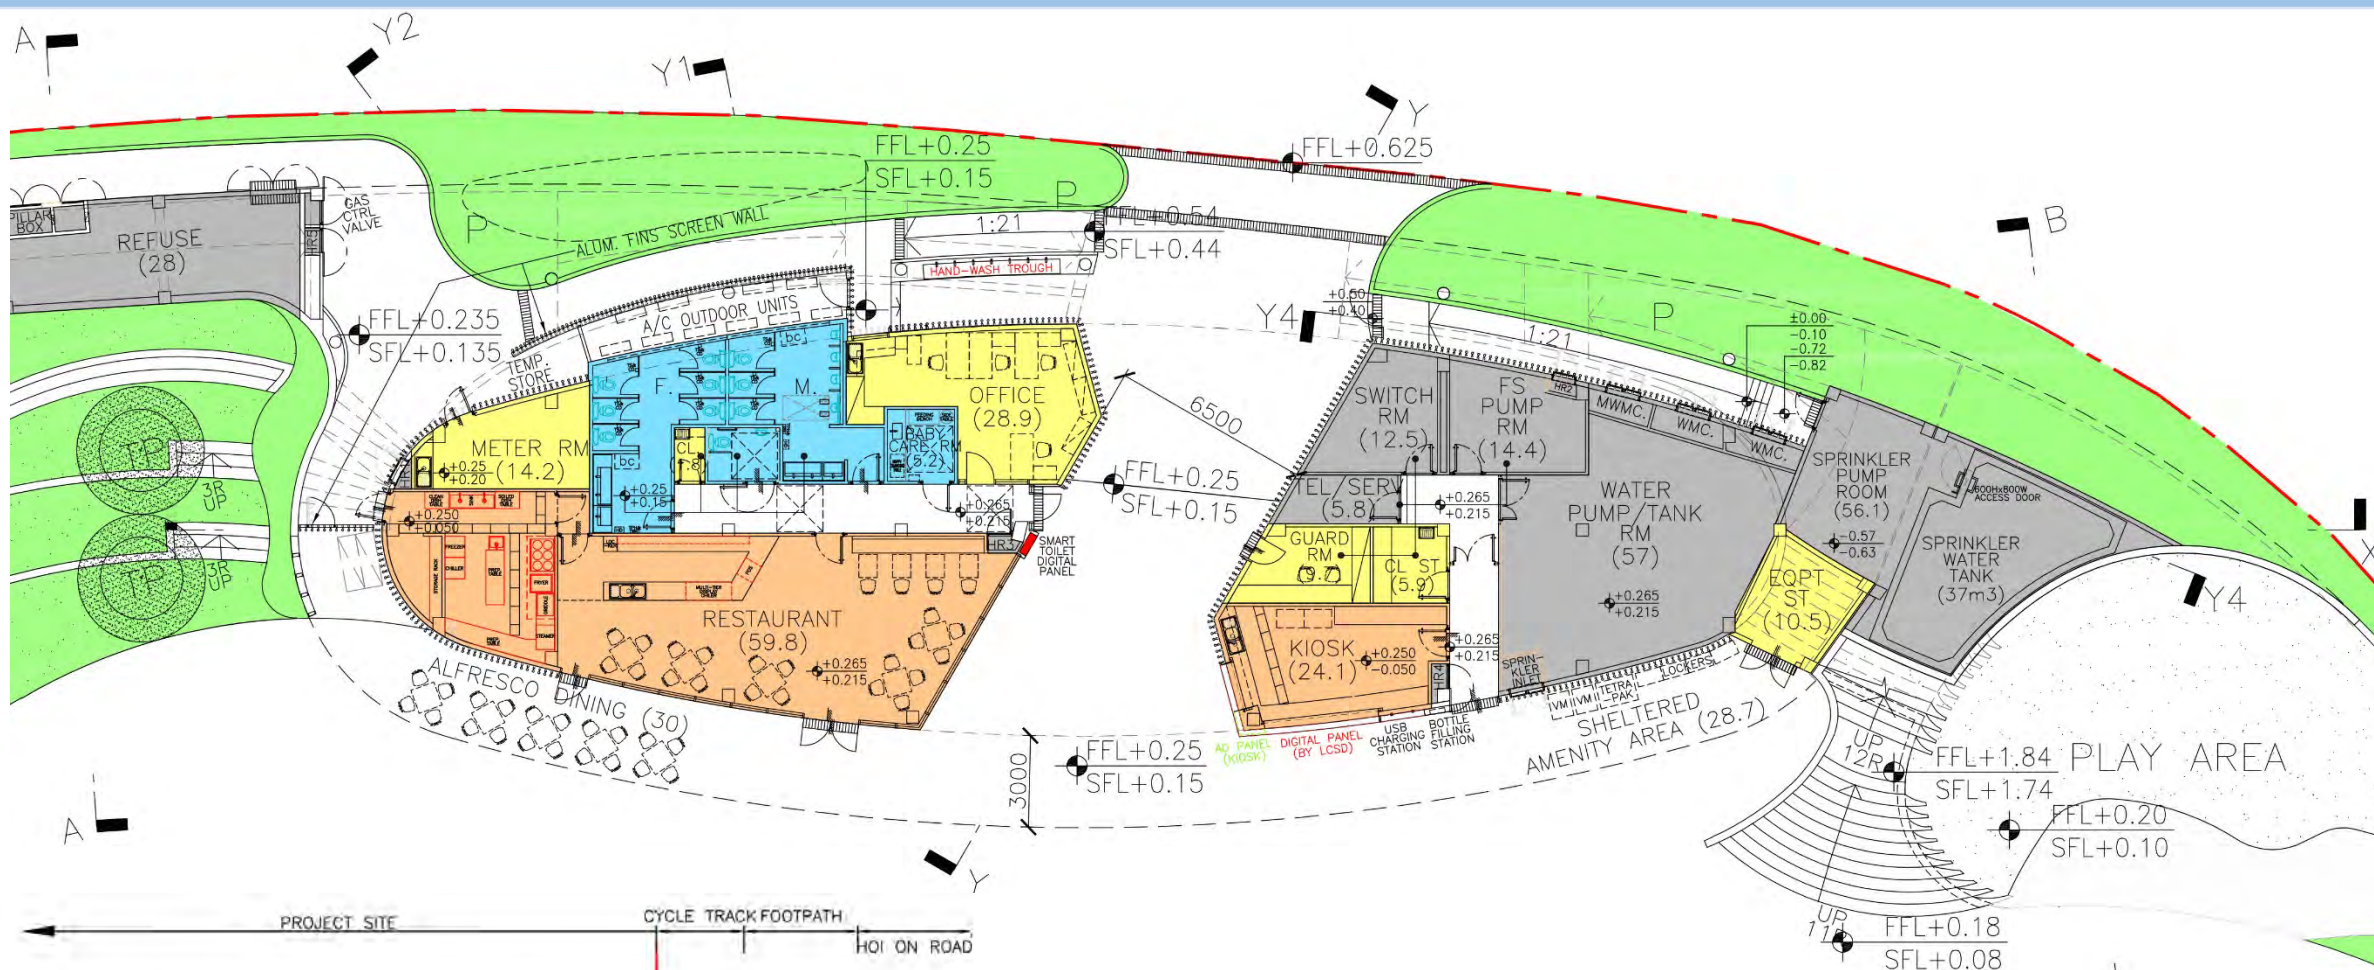

ACCESS POINT

SQUARE
(Functional Nodes)

CORRIDOR

MASTER LAYOUT PLAN

MASTER LAYOUT PLAN -Western Portion

- ① Fitness Station
- ② Trellis with Seating
- ③ EVA, L/UL Entrance
- ④ Stepping Lawn (Public Art Space)
- ⑤ Roof-top Viewing Platform
- ⑥ Alfresco Dining Area
- ⑦ Innovative Play Area
- ⑧ Multi-Purpose Area
- ⑨ Raised Viewing Platform
- ⑩ Landscape Island
- ⑪ Children Fitness Station
- ⑫ Entrance Courtyard
- ⑬ Water Play Area
- ⑭ Promenade Walkway
- ⑮ Leisure Seating
- ⑯ Existing CEDD Cycle Track
- ▼ Pedestrian Entrance

MASTER LAYOUT PLAN

- Eastern Portion

- ① Fitness Station
- ② Trellis with Seating
- ③ EVA, L/UL Entrance
- ④ Stepping Lawn (Public Art Space)
- ⑤ Roof-top Viewing Platform
- ⑥ Alfresco Dining Area
- ⑦ Innovative Play Area
- ⑧ Multi-Purpose Area
- ⑨ Raised Viewing Platform
- ⑩ Landscape Island
- ⑪ Children Fitness Station
- ⑫ Entrance Courtyard
- ⑬ Water Play Area
- ⑭ Promenade Walkway
- ⑮ Leisure Seating
- ⑯ Existing CEDD Cycle Track
- ▼ Pedestrian Entrance

GROUND FLOOR PLAN

SECTION Y-Y

MULTI-PURPOSE AREA WITH RAISED VIEWING PLATFORM

ALFRESCO DINING OUTSIDE RESTAURANT

LAYOUT PLAN

EPDM

Synthetic grass + EPDM

Lawn area