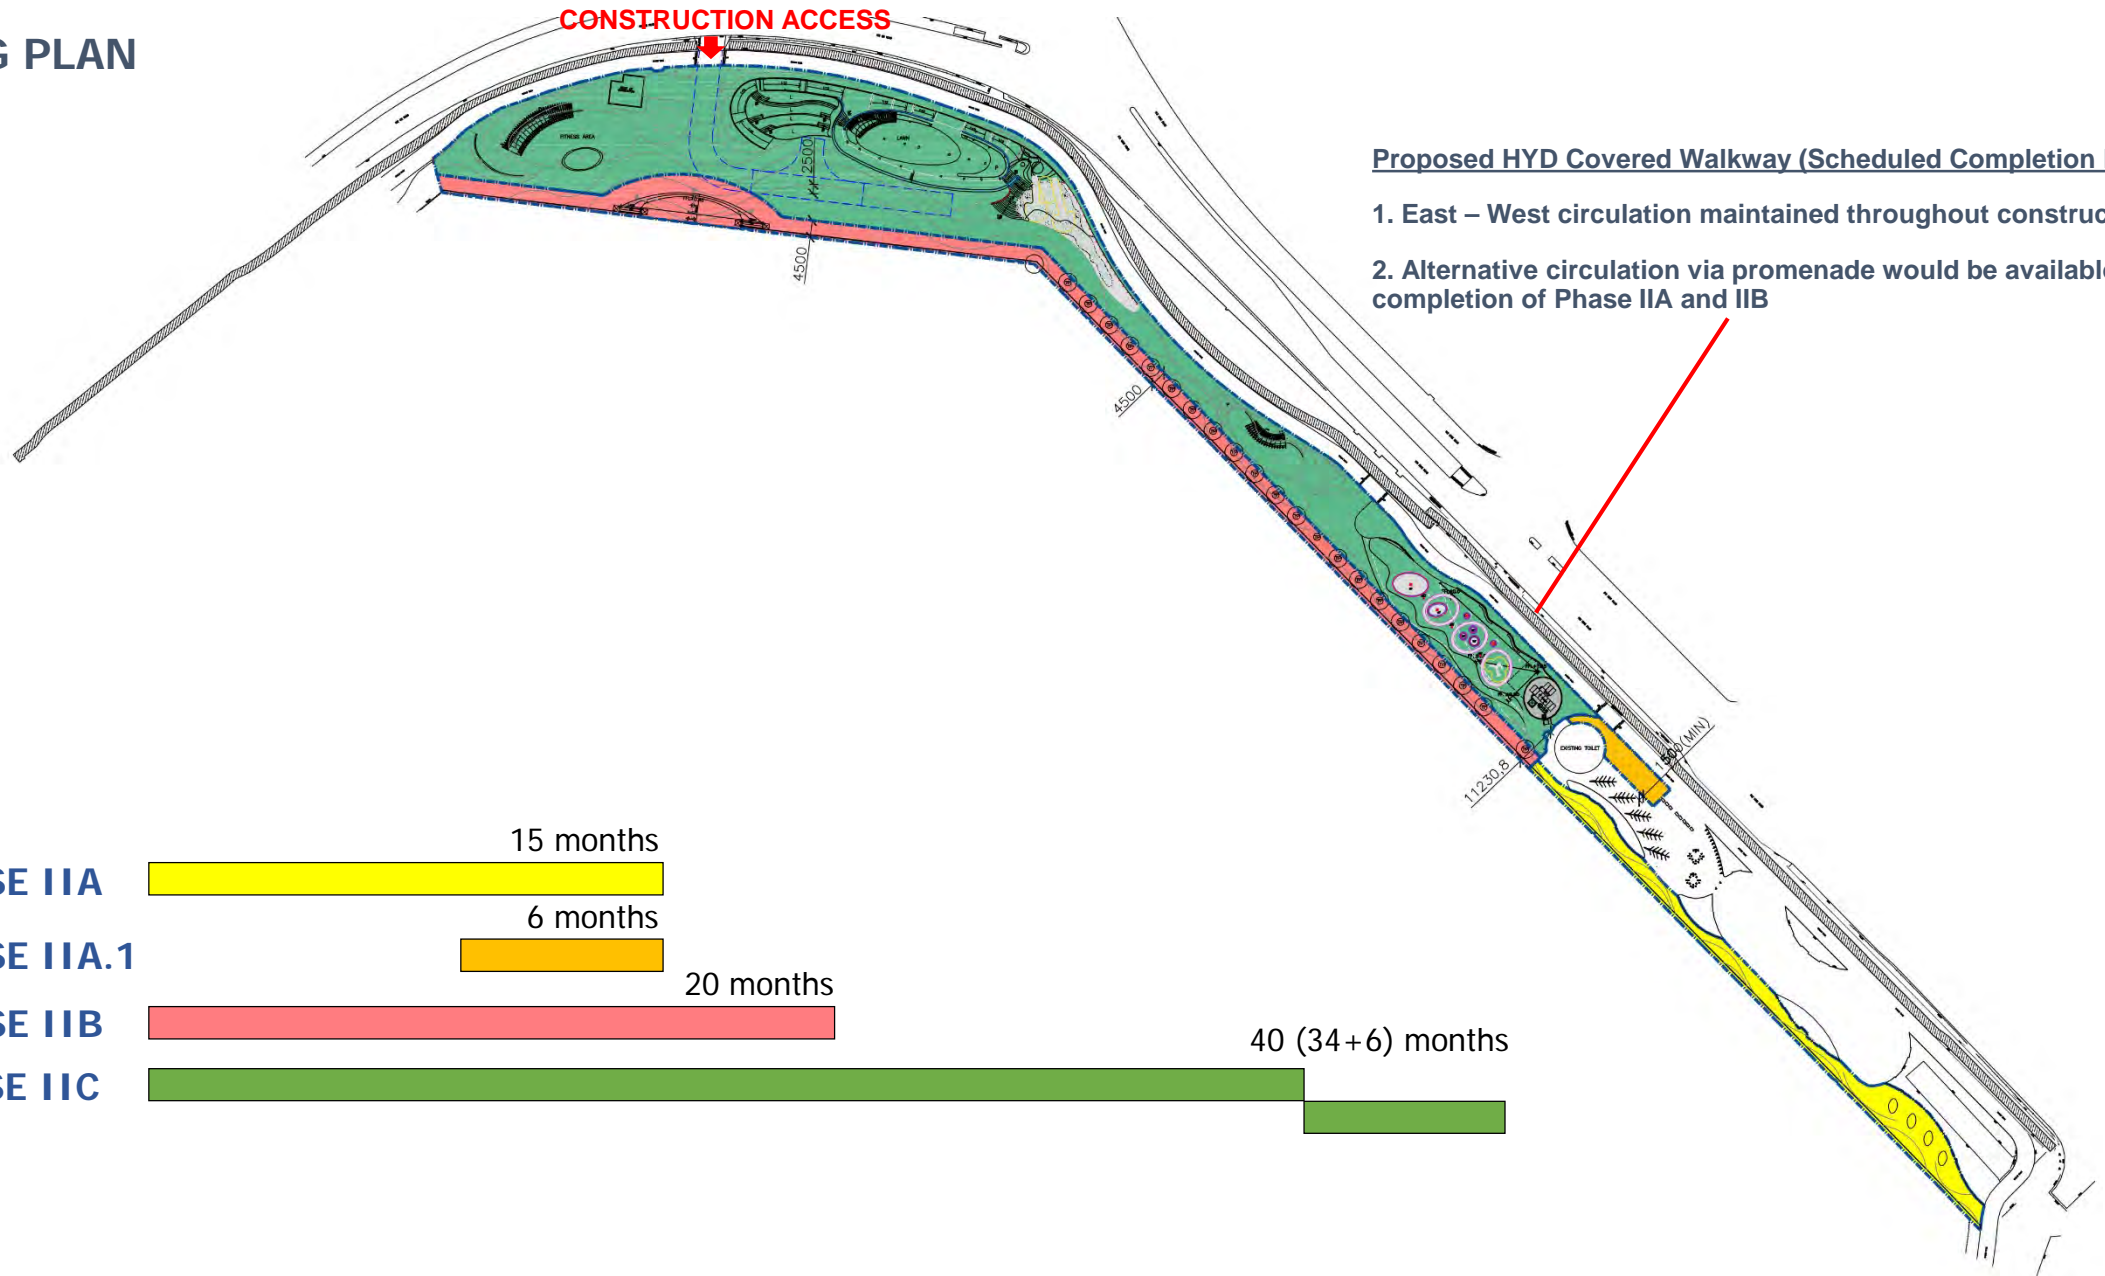

ACCESS POINT

SQUARE
(Functional Nodes)

CORRIDOR

MASTER LAYOUT PLAN

MASTER LAYOUT PLAN -Western Portion

- ① Fitness Station
- ② Trellis with Seating
- ③ EVA, L/UL Entrance
- ④ Stepping Lawn (Public Art Space)
- ⑤ Roof-top Viewing Platform
- ⑥ Alfresco Dining Area
- ⑦ Innovative Play Area
- ⑧ Multi-Purpose Area
- ⑨ Raised Viewing Platform
- ⑩ Landscape Island
- ⑪ Children Fitness Station
- ⑫ Entrance Courtyard
- ⑬ Water Play Area
- ⑭ Promenade Walkway
- ⑮ Leisure Seating
- ⑯ Existing CEDD Cycle Track
- ▼ Pedestrian Entrance

MASTER LAYOUT PLAN

- Eastern Portion

- ① Fitness Station
- ② Trellis with Seating
- ③ EVA, L/UL Entrance
- ④ Stepping Lawn (Public Art Space)
- ⑤ Roof-top Viewing Platform
- ⑥ Alfresco Dining Area
- ⑦ Innovative Play Area
- ⑧ Multi-Purpose Area
- ⑨ Raised Viewing Platform
- ⑩ Landscape Island
- ⑪ Children Fitness Station
- ⑫ Entrance Courtyard
- ⑬ Water Play Area
- ⑭ Promenade Walkway
- ⑮ Leisure Seating
- ⑯ Existing CEDD Cycle Track
- ▼ Pedestrian Entrance

BENCH WITH TABLE-TOP

Similar promenade reference in Causeway Bay

TRELLIS WITH SEATING

PHASING PLAN

THANK YOU