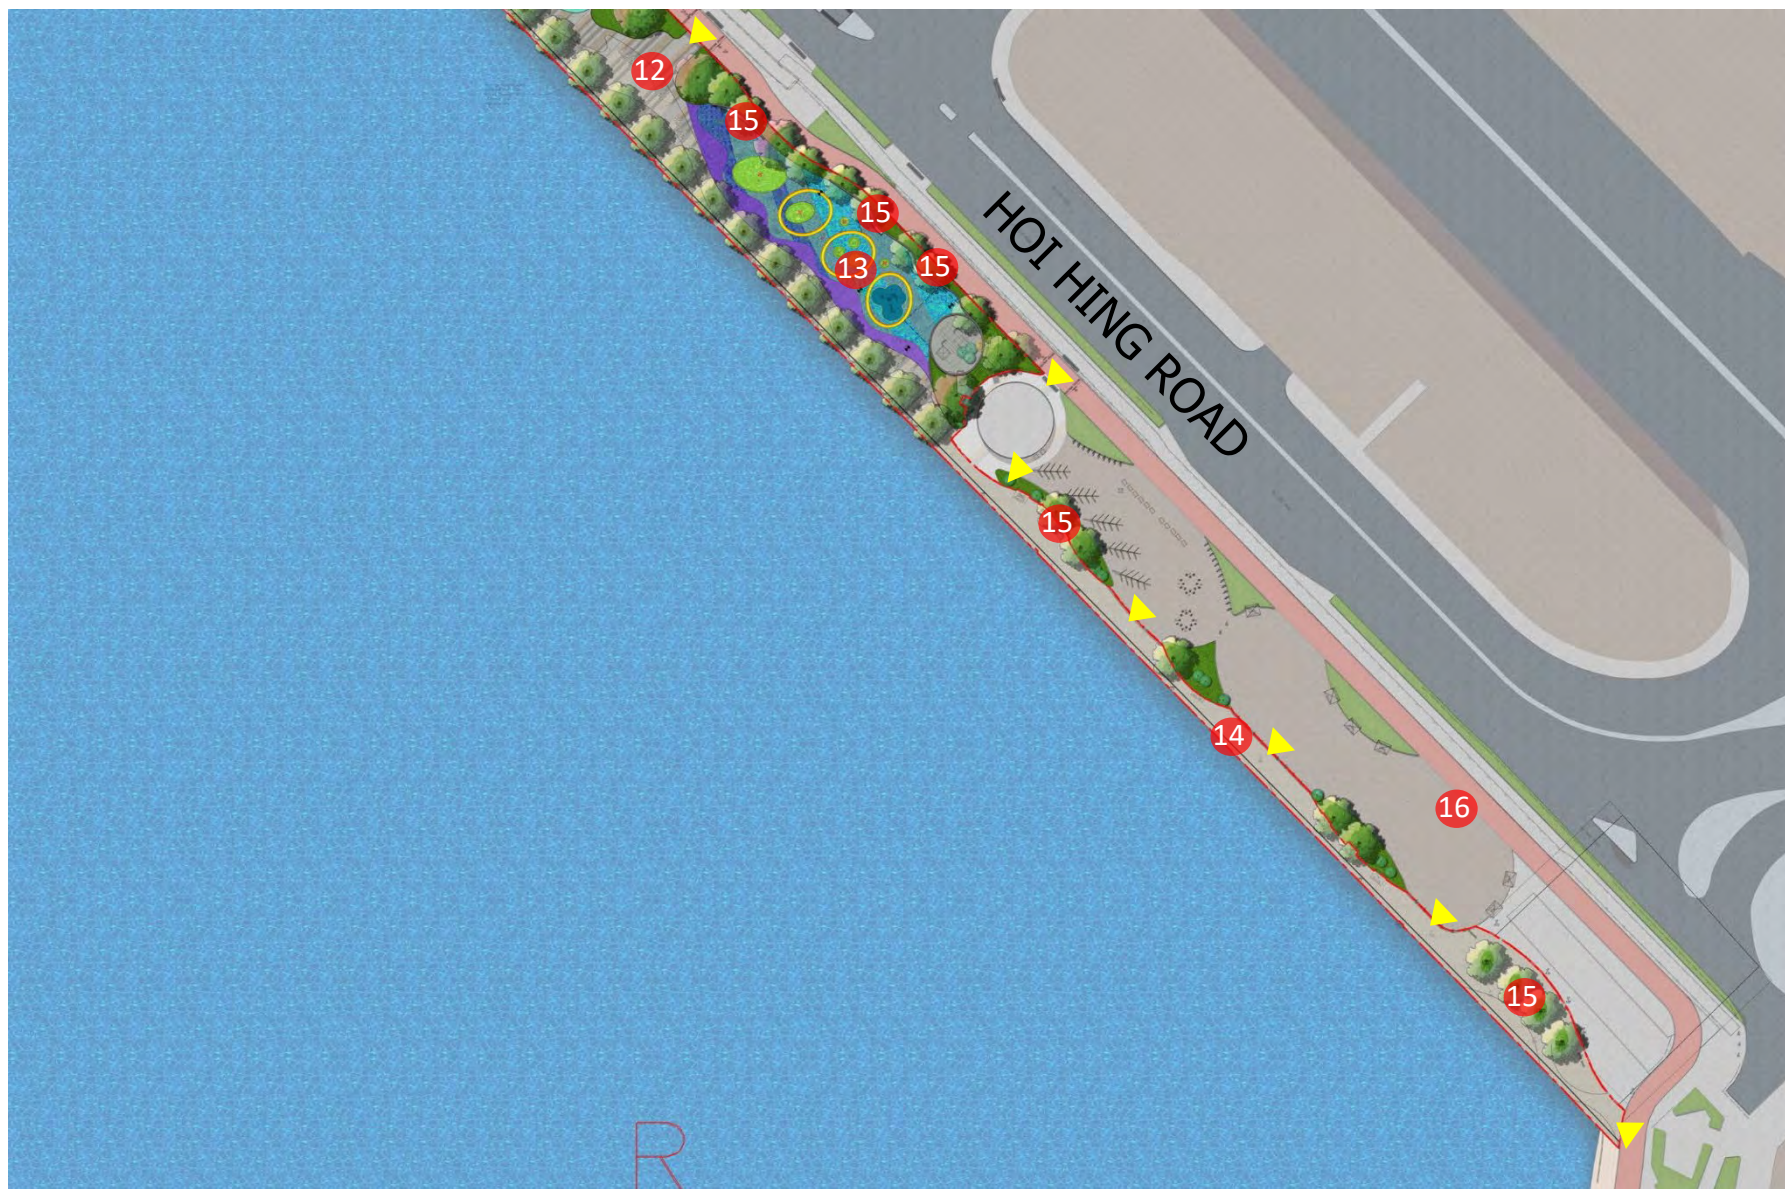

ACCESS POINT

SQUARE
(Functional Nodes)

CORRIDOR

MASTER LAYOUT PLAN

MASTER LAYOUT PLAN -Western Portion

- ① Fitness Station
- ② Trellis with Seating
- ③ EVA, L/UL Entrance
- ④ Stepping Lawn (Public Art Space)
- ⑤ Roof-top Viewing Platform
- ⑥ Alfresco Dining Area
- ⑦ Innovative Play Area
- ⑧ Multi-Purpose Area
- ⑨ Raised Viewing Platform
- ⑩ Landscape Island
- ⑪ Children Fitness Station
- ⑫ Entrance Courtyard
- ⑬ Water Play Area
- ⑭ Promenade Walkway
- ⑮ Leisure Seating
- ⑯ Existing CEDD Cycle Track
- ▼ Pedestrian Entrance

MASTER LAYOUT PLAN

- Eastern Portion

- ① Fitness Station
- ② Trellis with Seating
- ③ EVA, L/UL Entrance
- ④ Stepping Lawn (Public Art Space)
- ⑤ Roof-top Viewing Platform
- ⑥ Alfresco Dining Area
- ⑦ Innovative Play Area
- ⑧ Multi-Purpose Area
- ⑨ Raised Viewing Platform
- ⑩ Landscape Island
- ⑪ Children Fitness Station
- ⑫ Entrance Courtyard
- ⑬ Water Play Area
- ⑭ Promenade Walkway
- ⑮ Leisure Seating
- ⑯ Existing CEDD Cycle Track
- ▼ Pedestrian Entrance