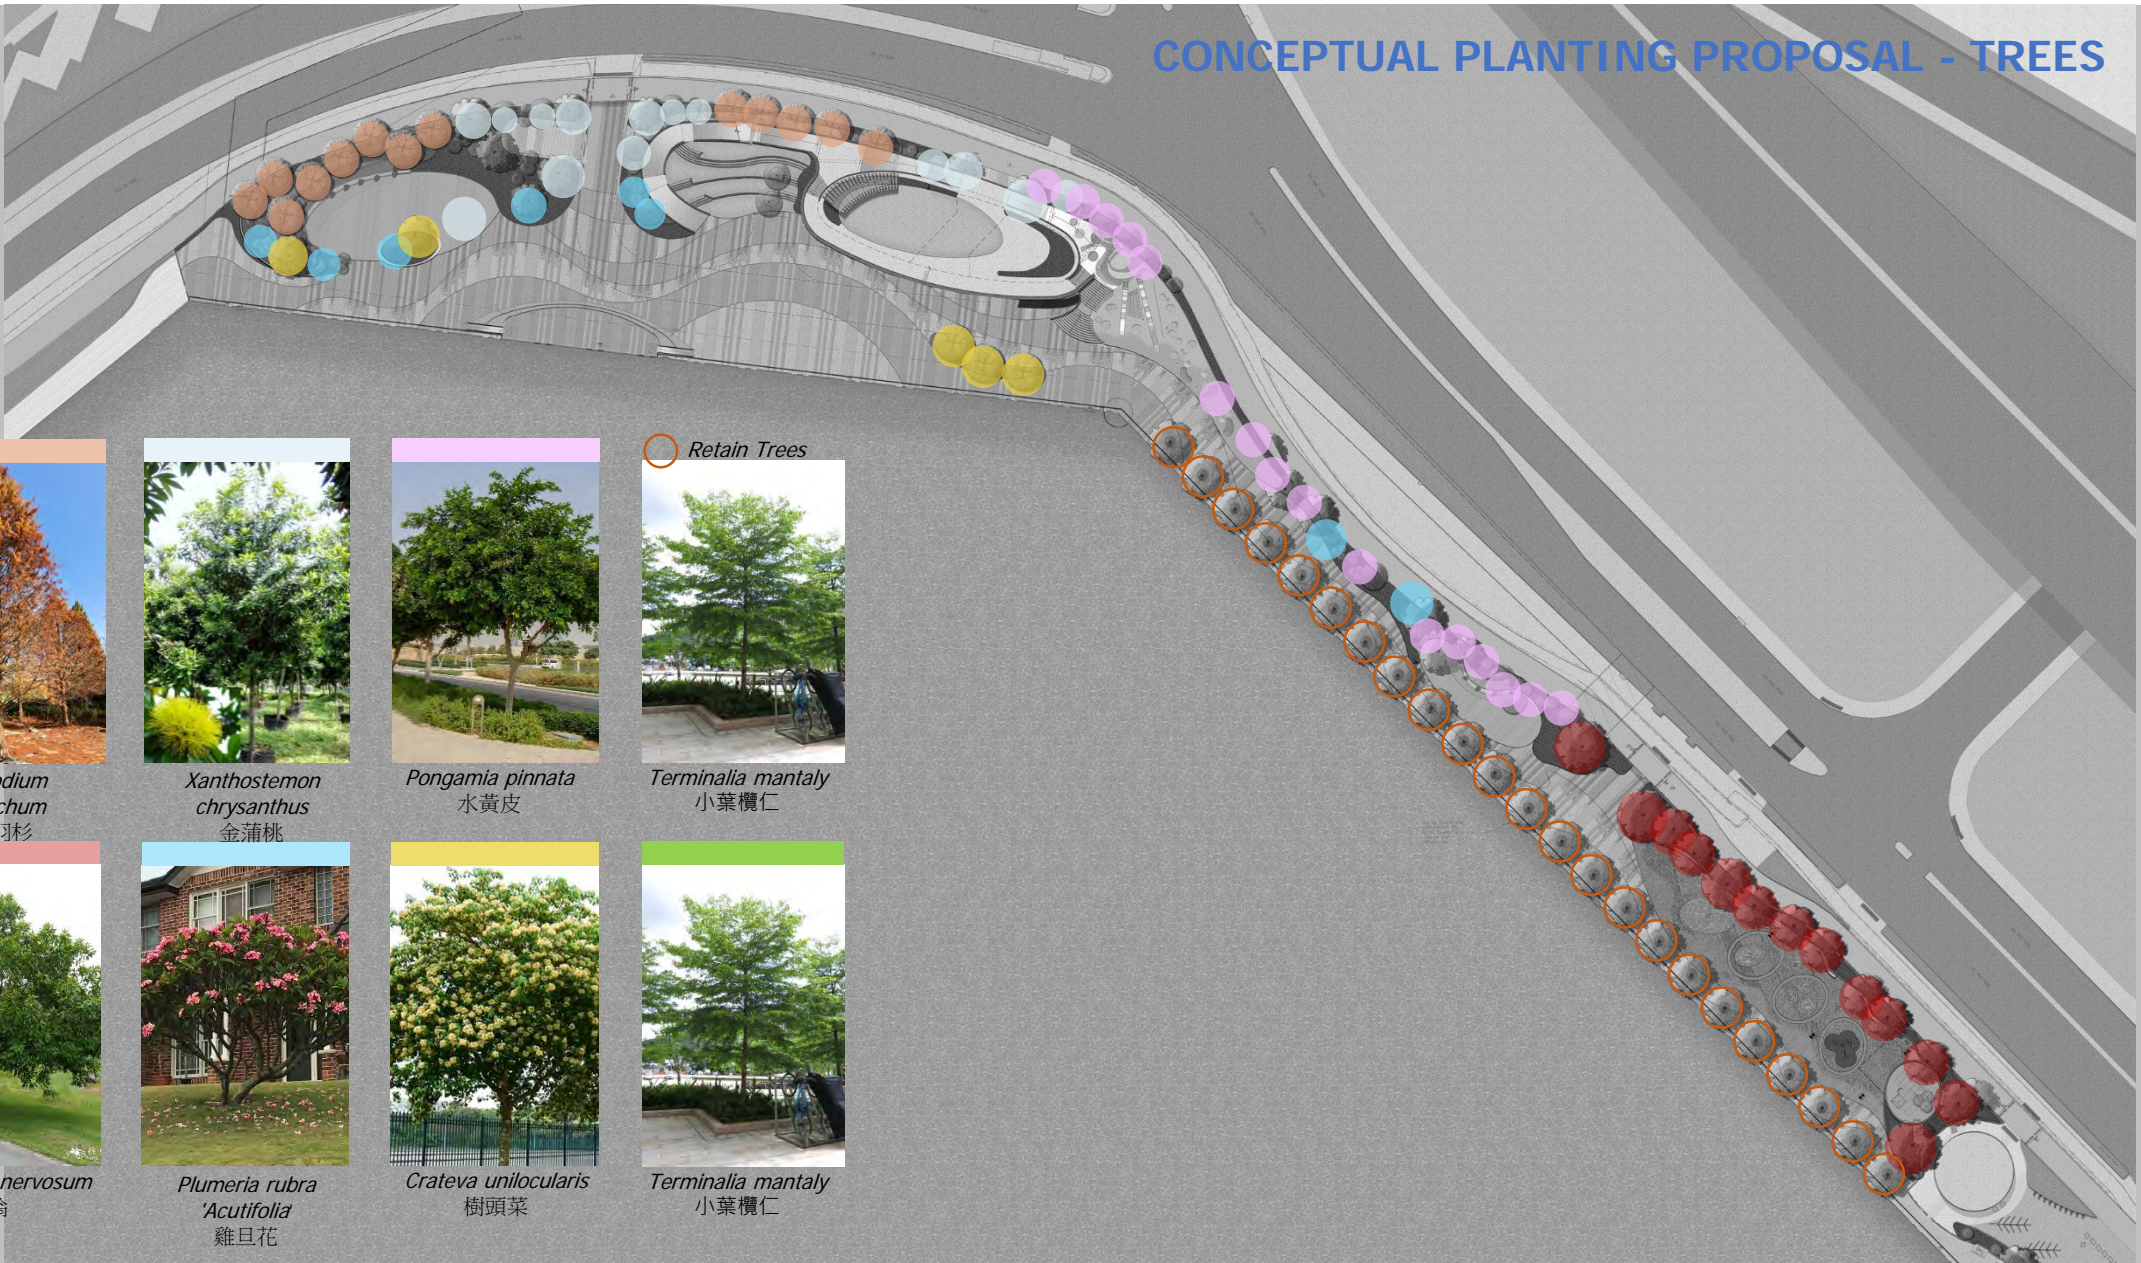

ACCESS POINT

SQUARE
(Functional Nodes)

CORRIDOR

MASTER LAYOUT PLAN

MASTER LAYOUT PLAN -Western Portion

- ① Fitness Station
- ② Trellis with Seating
- ③ EVA, L/UL Entrance
- ④ Stepping Lawn (Public Art Space)
- ⑤ Roof-top Viewing Platform
- ⑥ Alfresco Dining Area
- ⑦ Innovative Play Area
- ⑧ Multi-Purpose Area
- ⑨ Raised Viewing Platform
- ⑩ Landscape Island
- ⑪ Children Fitness Station
- ⑫ Entrance Courtyard
- ⑬ Water Play Area
- ⑭ Promenade Walkway
- ⑮ Leisure Seating
- ⑯ Existing CEDD Cycle Track
- ▼ Pedestrian Entrance

MASTER LAYOUT PLAN

- Eastern Portion

- ① Fitness Station
- ② Trellis with Seating
- ③ EVA, L/UL Entrance
- ④ Stepping Lawn (Public Art Space)
- ⑤ Roof-top Viewing Platform
- ⑥ Alfresco Dining Area
- ⑦ Innovative Play Area
- ⑧ Multi-Purpose Area
- ⑨ Raised Viewing Platform
- ⑩ Landscape Island
- ⑪ Children Fitness Station
- ⑫ Entrance Courtyard
- ⑬ Water Play Area
- ⑭ Promenade Walkway
- ⑮ Leisure Seating
- ⑯ Existing CEDD Cycle Track
- ▼ Pedestrian Entrance

GROUND FLOOR PLAN

SECTION Y-Y

MULTI-PURPOSE AREA WITH RAISED VIEWING PLATFORM

ALFRESCO DINING OUTSIDE RESTAURANT

LAYOUT PLAN

EPDM

Synthetic grass + EPDM

Lawn area

INNOVATIVE PLAY AREA

LAYOUT PLAN

CUSTOM MADE GRC WATER FEATURE
REFERENCE IMAGES:

PROPRIETARY
WATER PLAY UNIT:

WATER PLAY AREA

CONCEPTUAL PLANTING PROPOSAL - TREES

Taxodium distichum
落羽杉

Xanthostemon chrysanthus
金蒲桃