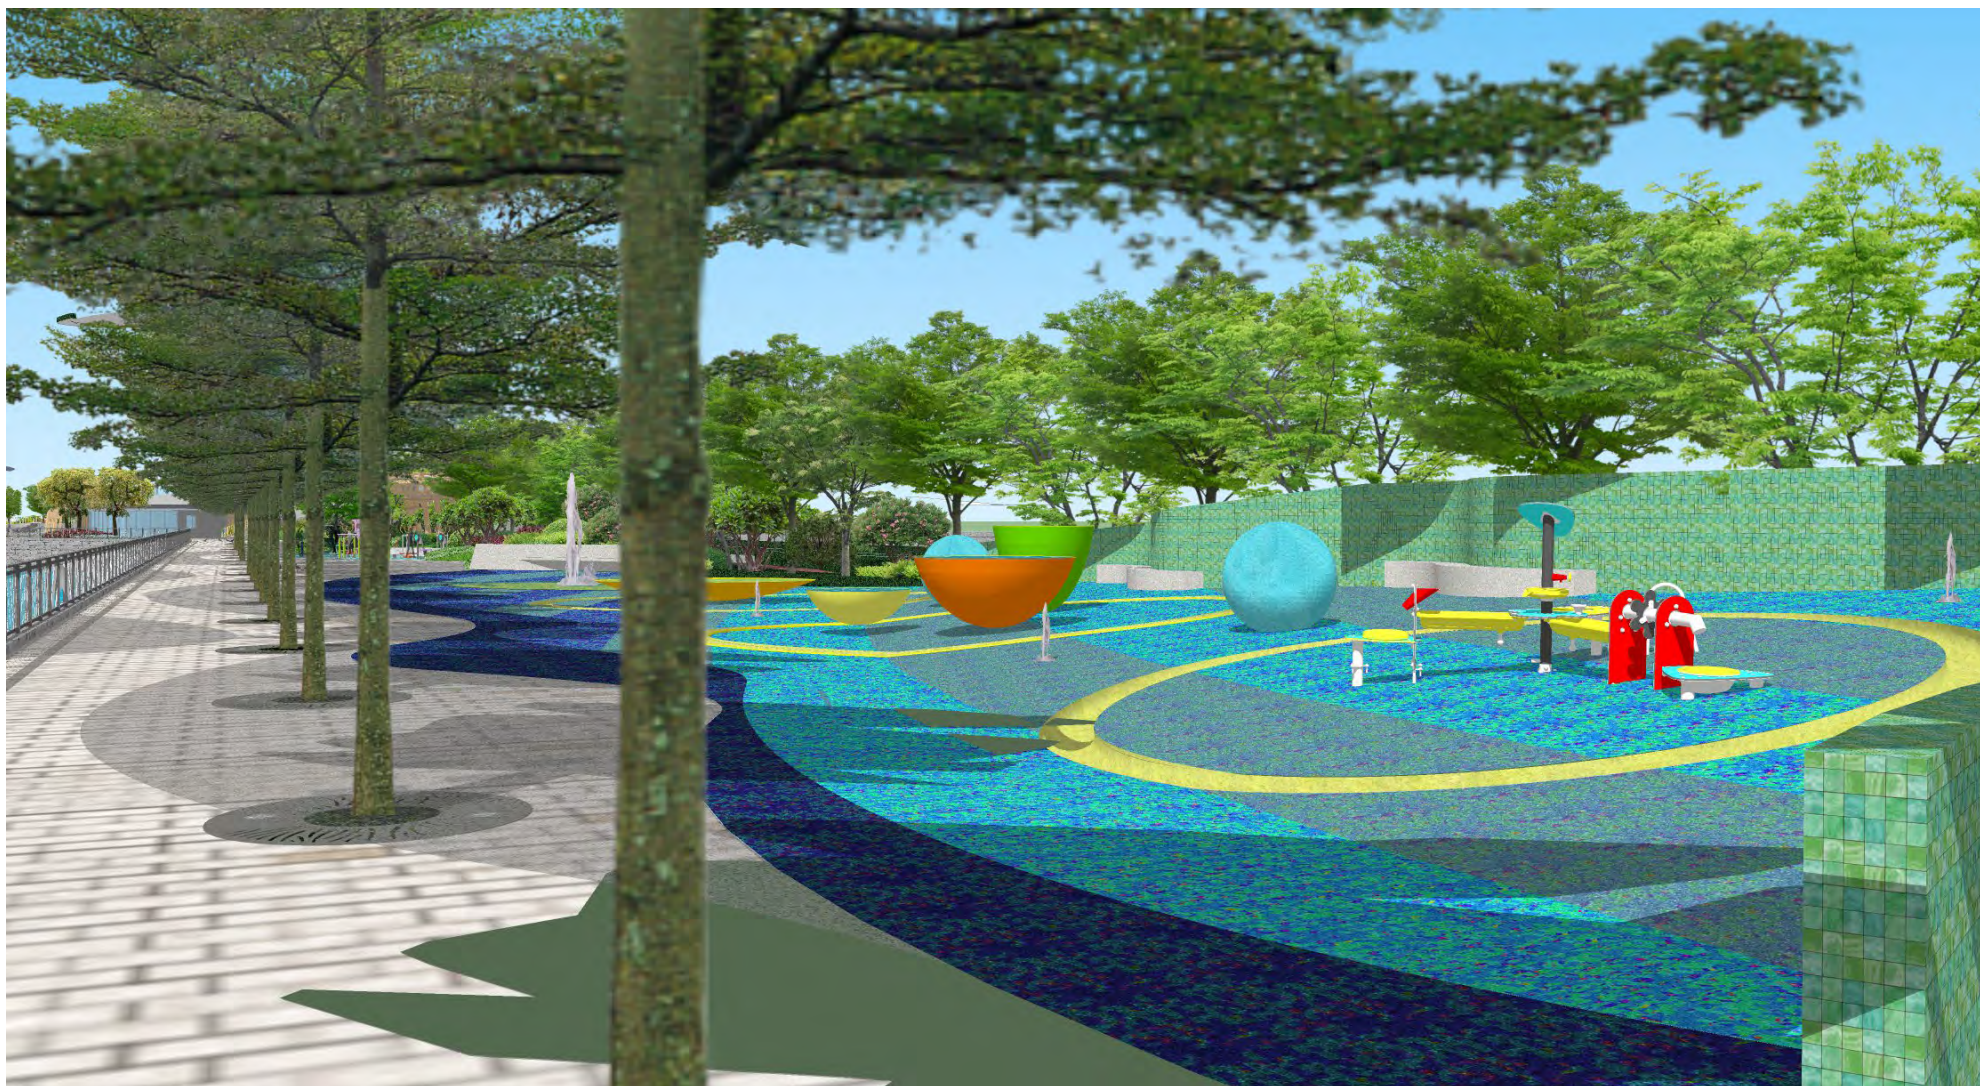

WATER PLAY AREA