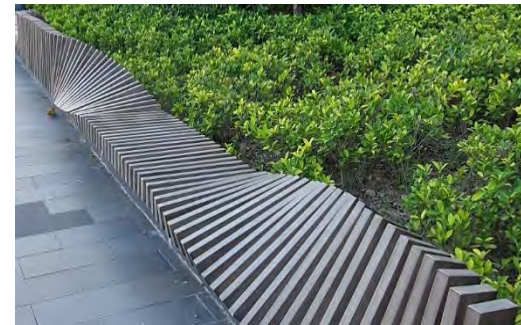

5

TSUEN WAN PROMENADE PHASE I

1 Rain Shelter with design concept of Curtain

2 Promenade and Landscape

3 Bench with design concept of Curtain

4 Seawall Railing with design concept of Thread

“Fabric of Life”

Weaving the Fabric of Life from Past to Present

Weaving the Fabric of Life from **Macro** to **Micro**

WAVES

Accessibility & Permeability

Attract the public flow from the surrounding community to the promenade

Macro

SAND

Walkability

Create an enjoyable seaside walking experience by thematic hard and soft landscaping