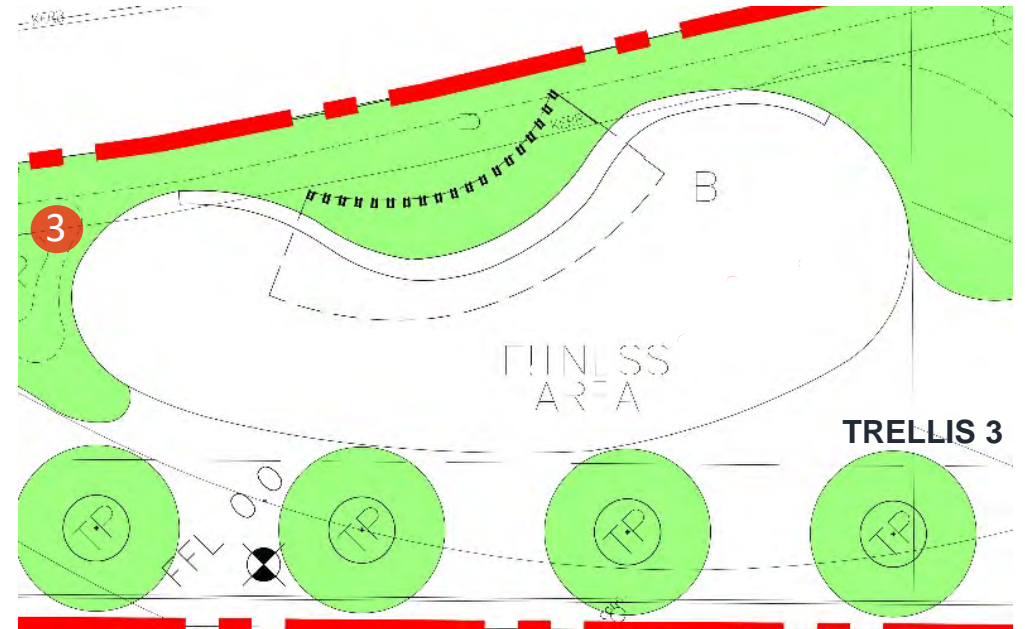

ACCESS POINT

SQUARE
(Functional Nodes)

CORRIDOR

MASTER LAYOUT PLAN

MASTER LAYOUT PLAN -Western Portion

- ① Fitness Station
- ② Trellis with Seating
- ③ EVA, L/UL Entrance
- ④ Stepping Lawn (Public Art Space)
- ⑤ Roof-top Viewing Platform
- ⑥ Alfresco Dining Area
- ⑦ Innovative Play Area
- ⑧ Multi-Purpose Area
- ⑨ Raised Viewing Platform
- ⑩ Landscape Island
- ⑪ Children Fitness Station
- ⑫ Entrance Courtyard
- ⑬ Water Play Area
- ⑭ Promenade Walkway
- ⑮ Leisure Seating
- ⑯ Existing CEDD Cycle Track
- ▼ Pedestrian Entrance

MASTER LAYOUT PLAN

- Eastern Portion

- ① Fitness Station
- ② Trellis with Seating
- ③ EVA, L/UL Entrance
- ④ Stepping Lawn (Public Art Space)
- ⑤ Roof-top Viewing Platform
- ⑥ Alfresco Dining Area
- ⑦ Innovative Play Area
- ⑧ Multi-Purpose Area
- ⑨ Raised Viewing Platform
- ⑩ Landscape Island
- ⑪ Children Fitness Station
- ⑫ Entrance Courtyard
- ⑬ Water Play Area
- ⑭ Promenade Walkway
- ⑮ Leisure Seating
- ⑯ Existing CEDD Cycle Track
- ▼ Pedestrian Entrance

Thryallis gracilis
金英

Senna alata
翅莢決明

Crinum asiaticum
文殊蘭

Crossostephium chinense
芙蓉菊

Scaevola taccada
草海桐

Vitex trifolia var. *simplicifolia*
單葉蔓荊

Clerodendrum inerme
苦郎樹

TYPICAL WATER EDGE PLANTING

BENCH WITH TABLE-TOP

Similar promenade reference in Causeway Bay

TRELLIS WITH SEATING

PHASING PLAN

THANK YOU