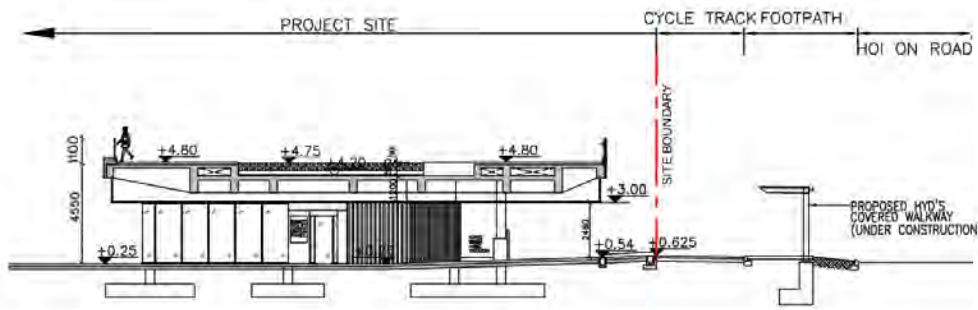

SECTION Y-Y