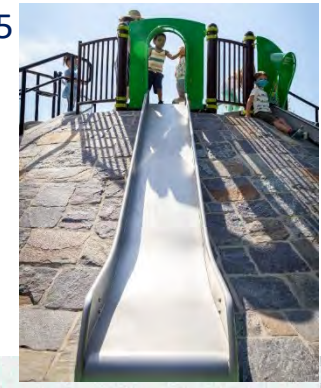

LAYOUT PLAN

EPDM

Synthetic grass + EPDM

Lawn area