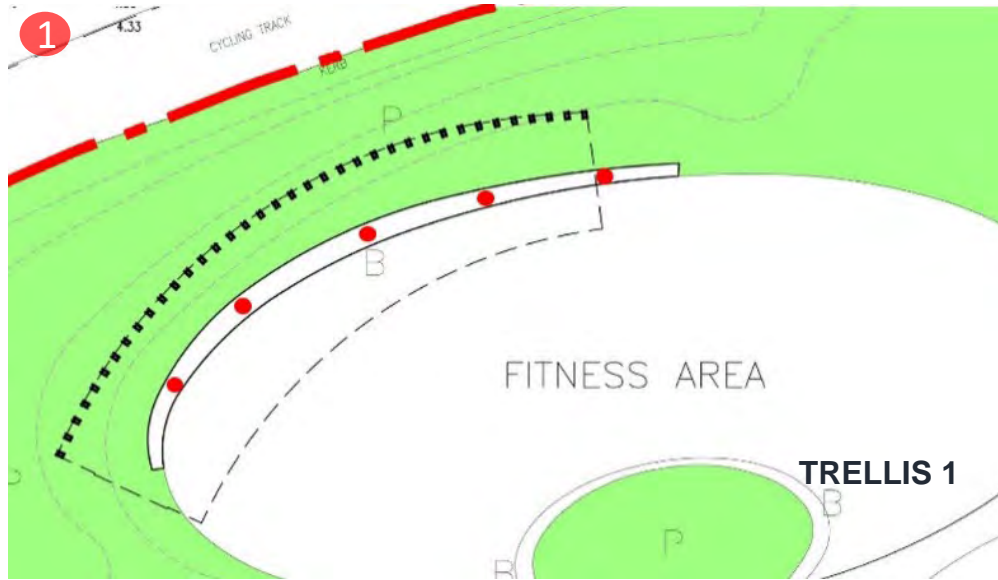

ACCESS POINT

SQUARE
(Functional Nodes)

CORRIDOR

MASTER LAYOUT PLAN

MASTER LAYOUT PLAN -Western Portion

- ① Fitness Station
- ② Trellis with Seating
- ③ EVA, L/UL Entrance
- ④ Stepping Lawn (Public Art Space)
- ⑤ Roof-top Viewing Platform
- ⑥ Alfresco Dining Area
- ⑦ Innovative Play Area
- ⑧ Multi-Purpose Area
- ⑨ Raised Viewing Platform
- ⑩ Landscape Island
- ⑪ Children Fitness Station
- ⑫ Entrance Courtyard
- ⑬ Water Play Area
- ⑭ Promenade Walkway
- ⑮ Leisure Seating
- ⑯ Existing CEDD Cycle Track
- ▼ Pedestrian Entrance

MASTER LAYOUT PLAN

- Eastern Portion

- ① Fitness Station
- ② Trellis with Seating
- ③ EVA, L/UL Entrance
- ④ Stepping Lawn (Public Art Space)
- ⑤ Roof-top Viewing Platform
- ⑥ Alfresco Dining Area
- ⑦ Innovative Play Area
- ⑧ Multi-Purpose Area
- ⑨ Raised Viewing Platform
- ⑩ Landscape Island
- ⑪ Children Fitness Station
- ⑫ Entrance Courtyard
- ⑬ Water Play Area
- ⑭ Promenade Walkway
- ⑮ Leisure Seating
- ⑯ Existing CEDD Cycle Track
- ▼ Pedestrian Entrance

Thryallis gracilis
金英

Senna alata
翅莢決明

Crinum asiaticum
文殊蘭

Crossostephium chinense
芙蓉菊

Scaevola taccada
草海桐

Vitex trifolia var. *simplicifolia*
單葉蔓荊

Clerodendrum inerme
苦郎樹

TYPICAL WATER EDGE PLANTING

BENCH WITH TABLE-TOP

Similar promenade reference in Causeway Bay

TRELLIS WITH SEATING

PHASING PLAN

THANK YOU