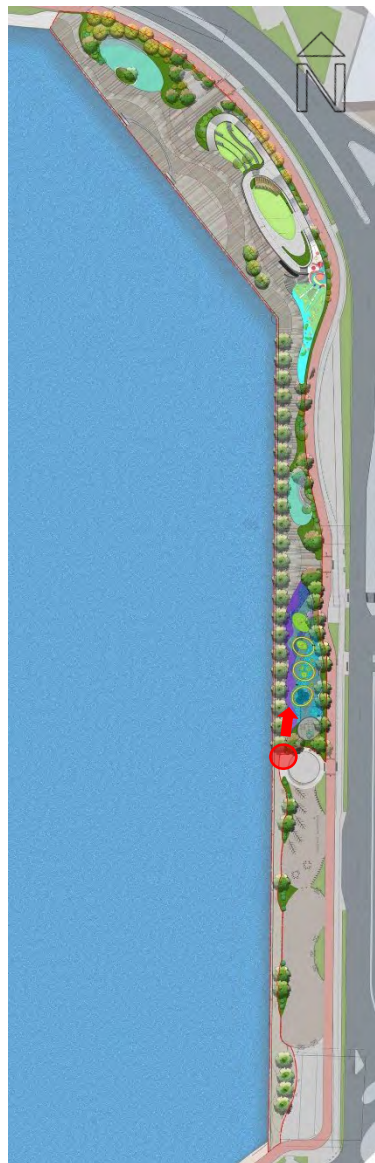

ACCESS POINT

SQUARE
(Functional Nodes)

CORRIDOR

MASTER LAYOUT PLAN

MASTER LAYOUT PLAN -Western Portion

- ① Fitness Station
- ② Trellis with Seating
- ③ EVA, L/UL Entrance
- ④ Stepping Lawn (Public Art Space)
- ⑤ Roof-top Viewing Platform
- ⑥ Alfresco Dining Area
- ⑦ Innovative Play Area
- ⑧ Multi-Purpose Area
- ⑨ Raised Viewing Platform
- ⑩ Landscape Island
- ⑪ Children Fitness Station
- ⑫ Entrance Courtyard
- ⑬ Water Play Area
- ⑭ Promenade Walkway
- ⑮ Leisure Seating
- ⑯ Existing CEDD Cycle Track
- ▼ Pedestrian Entrance

MASTER LAYOUT PLAN

- Eastern Portion

- ① Fitness Station
- ② Trellis with Seating
- ③ EVA, L/UL Entrance
- ④ Stepping Lawn (Public Art Space)
- ⑤ Roof-top Viewing Platform
- ⑥ Alfresco Dining Area
- ⑦ Innovative Play Area
- ⑧ Multi-Purpose Area
- ⑨ Raised Viewing Platform
- ⑩ Landscape Island
- ⑪ Children Fitness Station
- ⑫ Entrance Courtyard
- ⑬ Water Play Area
- ⑭ Promenade Walkway
- ⑮ Leisure Seating
- ⑯ Existing CEDD Cycle Track
- ▼ Pedestrian Entrance

INNOVATIVE PLAY AREA

LAYOUT PLAN

CUSTOM MADE GRC WATER FEATURE
REFERENCE IMAGES:

PROPRIETARY
WATER PLAY UNIT:

WATER PLAY AREA

CONCEPTUAL PLANTING PROPOSAL - TREES

Taxodium distichum
落羽杉

Xanthostemon chrysanthus
金蒲桃

Pongamia pinnata
水黃皮

○ Retain Trees

Terminalia mantaly
小葉欖仁

Cleistocalyx nervosum
水翁

Plumeria rubra
'Acutifolia'
雞旦花

Crateva unilocularis
樹頭菜

Terminalia mantaly
小葉欖仁

CONCEPTUAL PLANTING PROPOSAL - SHRUBS