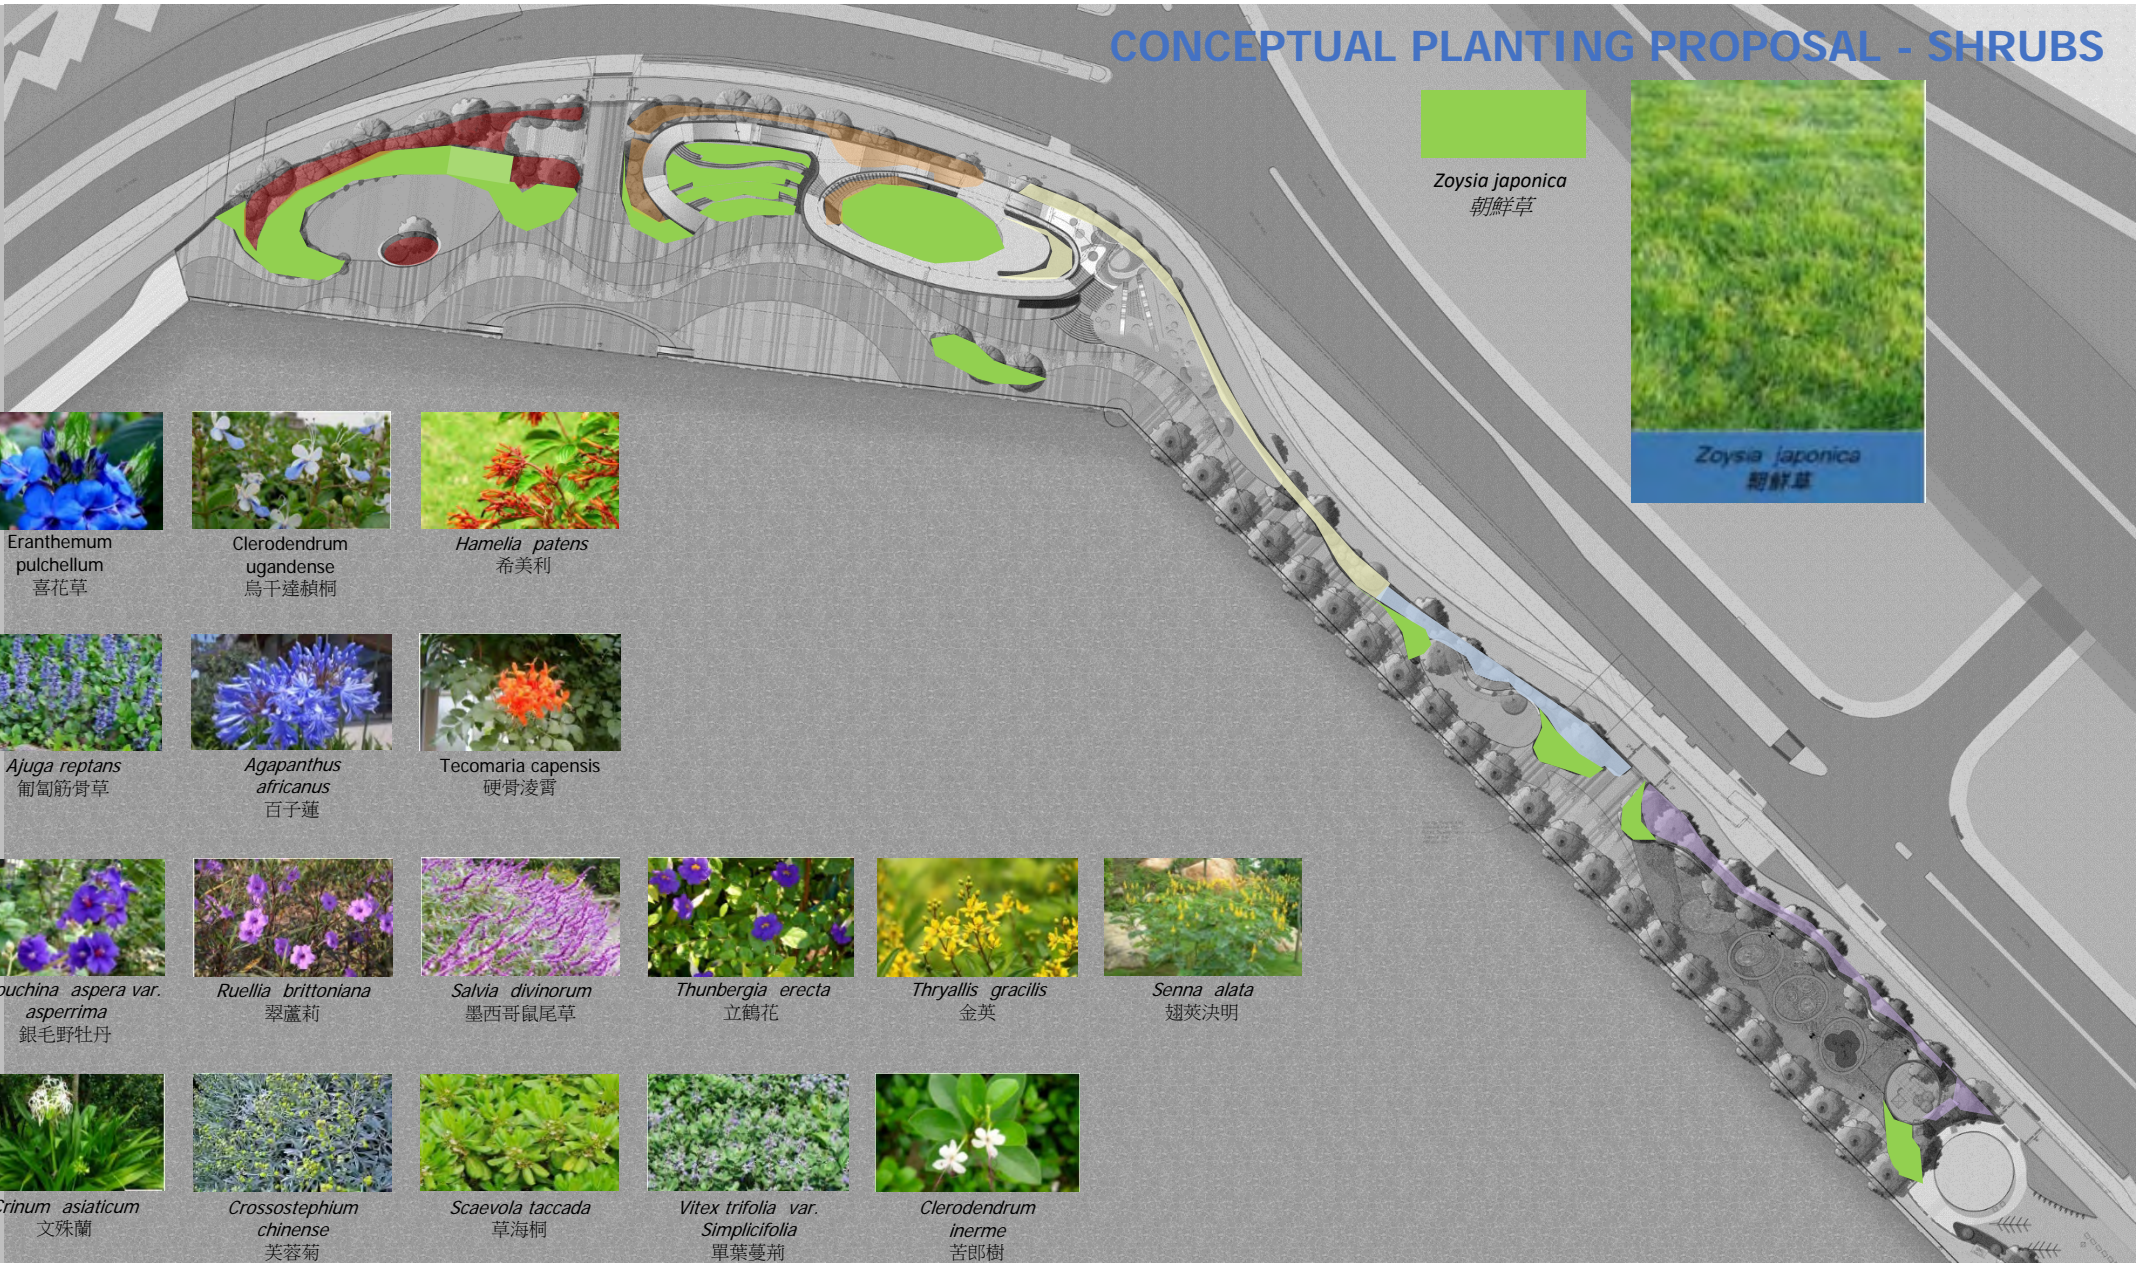

ACCESS POINT

SQUARE
(Functional Nodes)

CORRIDOR

MASTER LAYOUT PLAN

MASTER LAYOUT PLAN -Western Portion

- ① Fitness Station
- ② Trellis with Seating
- ③ EVA, L/UL Entrance
- ④ Stepping Lawn (Public Art Space)
- ⑤ Roof-top Viewing Platform
- ⑥ Alfresco Dining Area
- ⑦ Innovative Play Area
- ⑧ Multi-Purpose Area
- ⑨ Raised Viewing Platform
- ⑩ Landscape Island
- ⑪ Children Fitness Station
- ⑫ Entrance Courtyard
- ⑬ Water Play Area
- ⑭ Promenade Walkway
- ⑮ Leisure Seating
- ⑯ Existing CEDD Cycle Track
- ▼ Pedestrian Entrance

MASTER LAYOUT PLAN

- Eastern Portion

- ① Fitness Station
- ② Trellis with Seating
- ③ EVA, L/UL Entrance
- ④ Stepping Lawn (Public Art Space)
- ⑤ Roof-top Viewing Platform
- ⑥ Alfresco Dining Area
- ⑦ Innovative Play Area
- ⑧ Multi-Purpose Area
- ⑨ Raised Viewing Platform
- ⑩ Landscape Island
- ⑪ Children Fitness Station
- ⑫ Entrance Courtyard
- ⑬ Water Play Area
- ⑭ Promenade Walkway
- ⑮ Leisure Seating
- ⑯ Existing CEDD Cycle Track
- ▼ Pedestrian Entrance

GROUND FLOOR PLAN

SECTION Y-Y

MULTI-PURPOSE AREA WITH RAISED VIEWING PLATFORM

ALFRESCO DINING OUTSIDE RESTAURANT

LAYOUT PLAN

EPDM

Synthetic grass + EPDM

Lawn area

Alpinia zerumbet
 'Variegata'
 花葉鮑山薑

Tibouchina urvilleana
 蒂杜花

Tradescantia pallida
 紫鴨跖草

CONCEPTUAL PLANTING PROPOSAL - SHRUBS

Zoysia japonica
朝鮮草

Zoysia japonica
朝鮮草

Eranthemum pulchellum
喜花草

Clerodendrum ugandense
烏干達槿桐