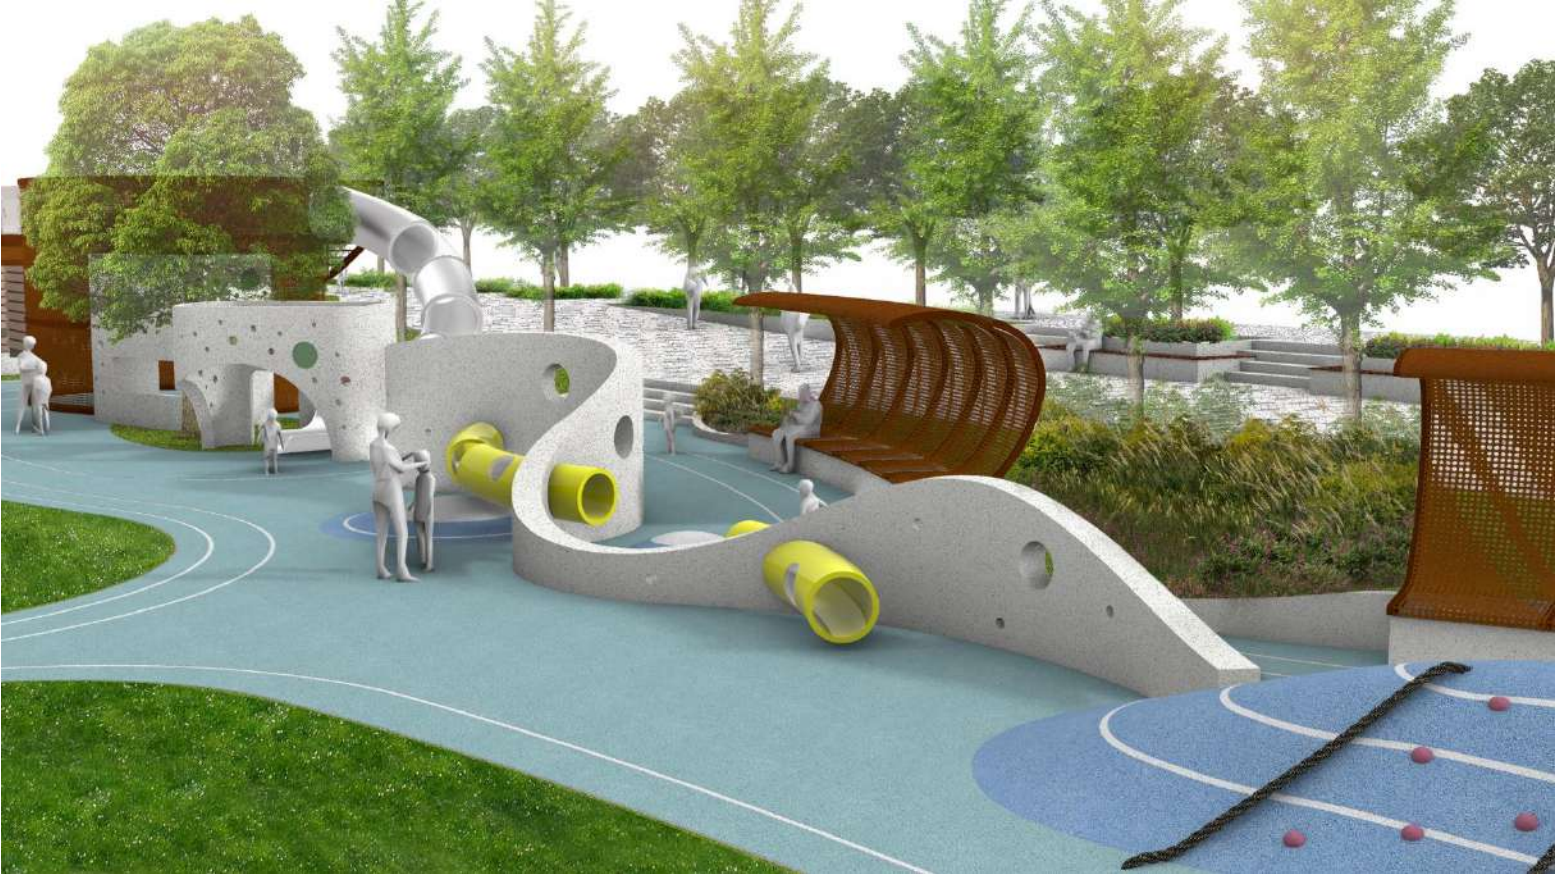

WAVE 在城市中穿梭

Proposal
Performance Zone and Viewing Zone

Overview of Performance Zone and Viewing Zone

Proposal Performance Zone and Viewing Zone

Barrier-Free Access to Roof Viewing Deck from GreenWay

Open Theatre

Sectional Perspective A - A'

Section A - A'

Sections

Toilet Block Layout Plan

SECTION D - D'

AIR 在百衣間嬉戲

Play Value Inclusive Play Equipment Matrix

	BASIC RECESSED JETS	INTERACTIVE RAISED WATER CHANNEL/TABLE	SHALLOW POOL	LANDFORM PLAY	CLIMBING \ ENCLOSURE TOWER	CRAWLING MAZE
						
USER AGE GROUP	ALL AGE	5-13 YRS	ALL AGE	ALL AGE	5-13 YRS	2-5 YRS
PHYSICAL EXPERIENCE	-SENSE OF TOUCH - SENSE OF HEARING	- SENSE OF TOUCH - SENSE OF HEARING - EYE HAND COORDINATION	SENSE OF TOUCH	EXPLORE NATURAL MATERIAL	-BALANCE TRAINING - SENSE OF HEIGHT -SENSE OF ADVENTURE -SENSE OF SPACE	-SENSE OF TOUCH -HIDE AND SEEK
MENTAL EXPERIENCE	CURIOSITY	- THINK/PONDER - PROBLEM SOLVING	EXPLORE/ EXPERIENCE	CREATIVITY	- EXCITEMENT - RISK MANAGEMENT	- EXCITEMENT - ACHIEVEMENT
ACCESSIBILITY HANDCAP / INCLUSIVE	YES	YES	YES	YES	NO	YES
REFERENCE IMAGE						

Proposal
Amusement Zone

Overview of Amusement Zone

Tower Playscape

Wall Playscape and Landform Play

Inclusive Play Elements

Proposal
Tower Playscape

Original Proposal

Alternative Proposal

Original Proposal

Alternative Proposal

WATER 在海港裡遊走

Proposal
Refreshment Zone and Wellness Zone

Refreshment Zone – Water Feature and Sun Shelter

Water Feature Transformation – Dry Condition

Wellness Zone – Fitness Lawn