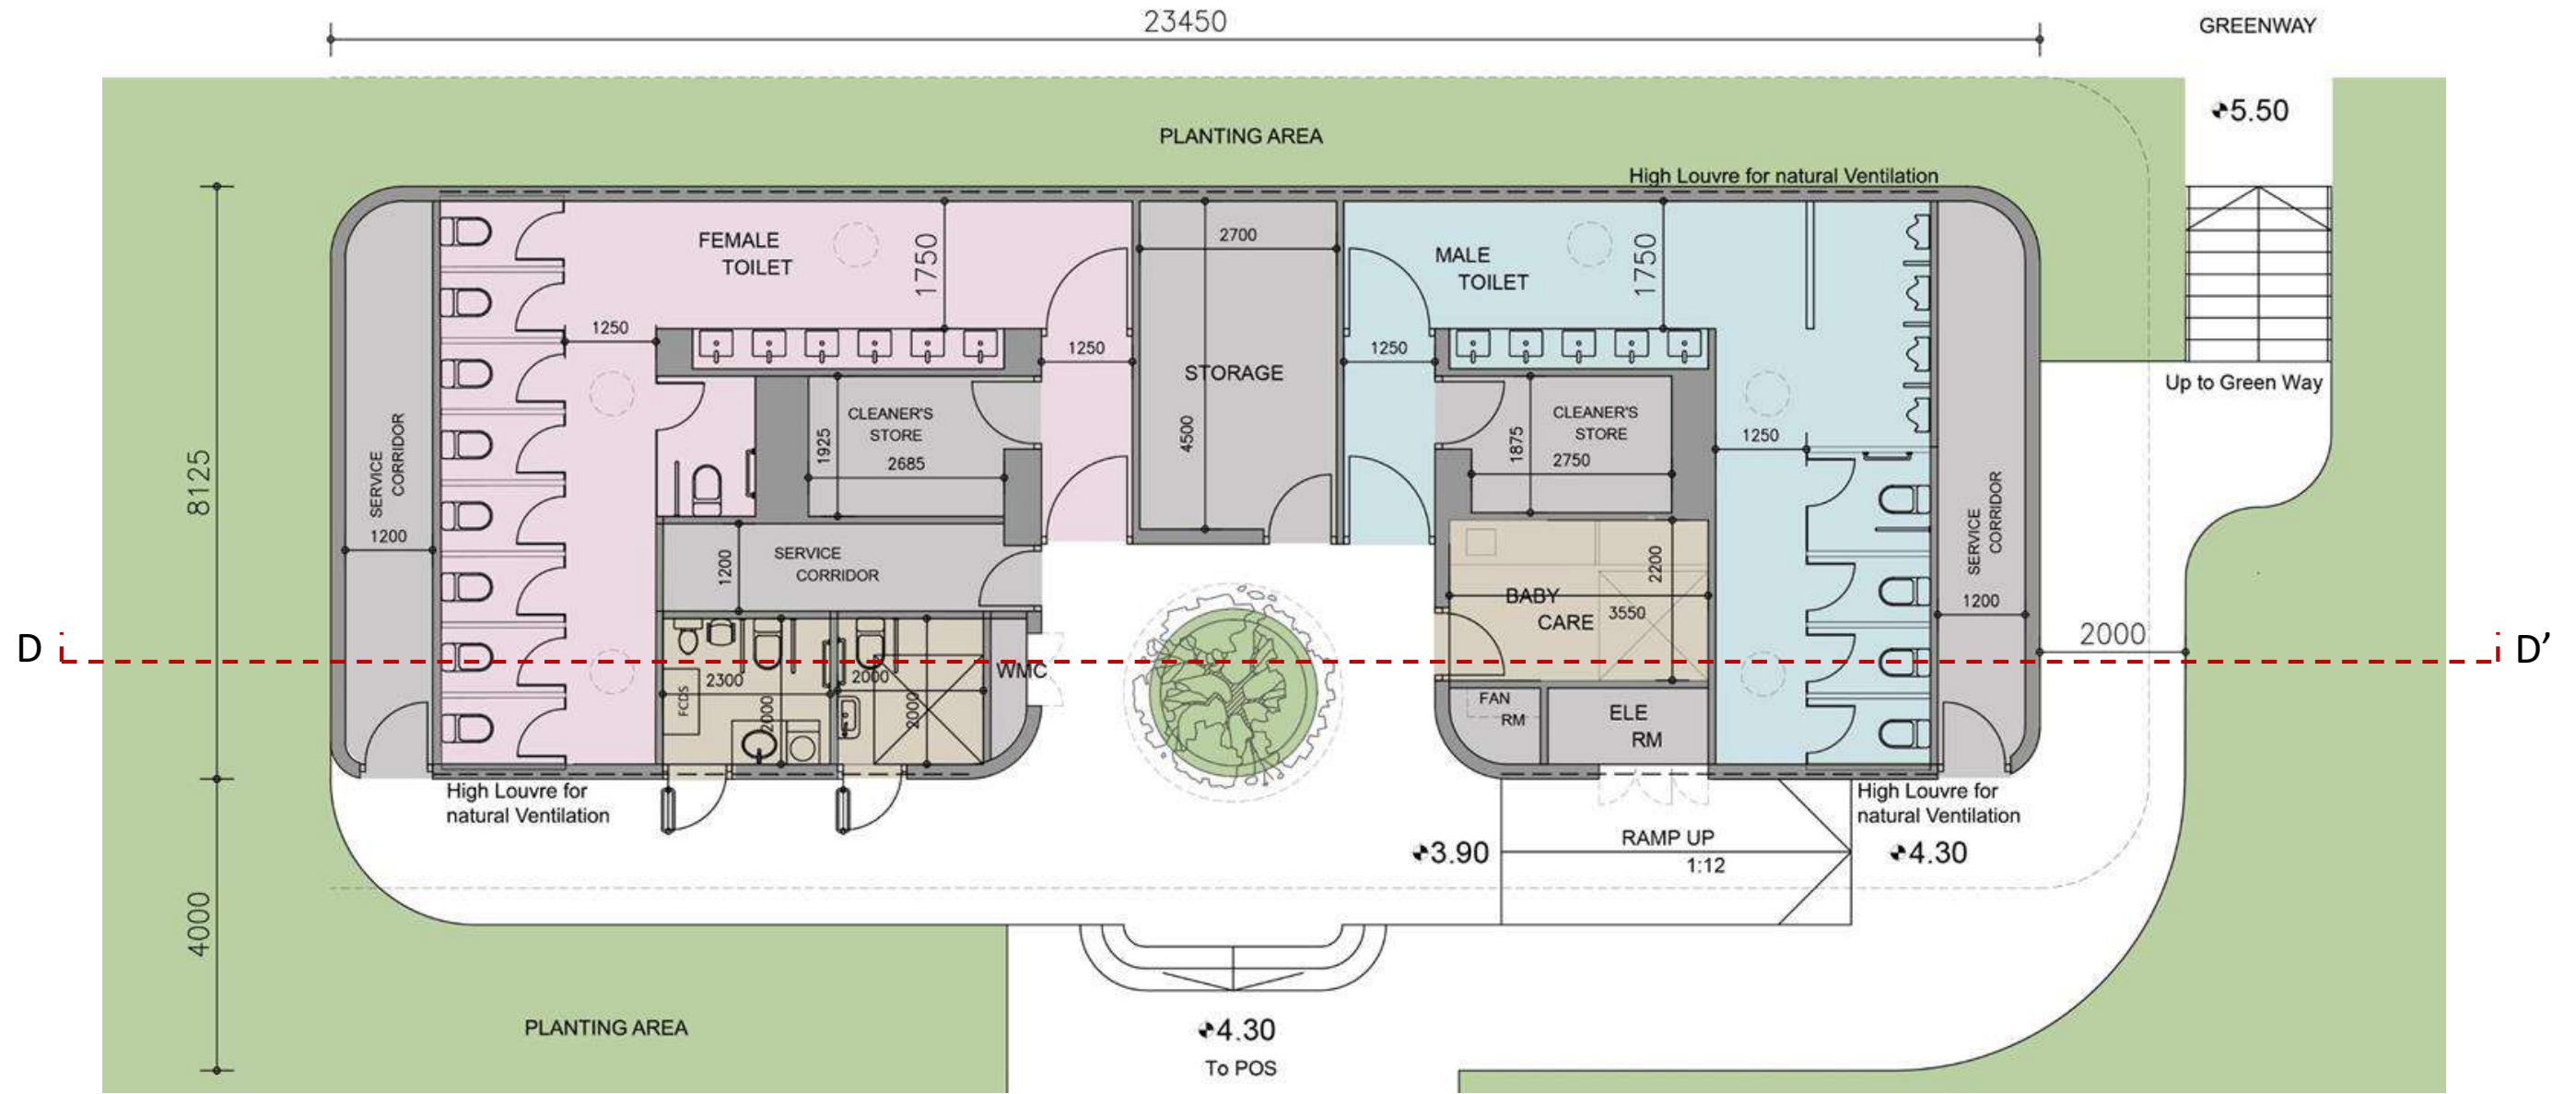

WAVE 在城市中穿梭

Proposal
Performance Zone and Viewing Zone

Overview of Performance Zone and Viewing Zone

Proposal Performance Zone and Viewing Zone

Barrier-Free Access to Roof Viewing Deck from GreenWay

Open Theatre

Sectional Perspective A - A'

Section A - A'

Sections

Toilet Block Layout Plan

SECTION D - D'

AIR 在百衣間嬉戲

Play Value Inclusive Play Equipment Matrix

	BASIC RECESSED JETS	INTERACTIVE RAISED WATER CHANNEL/TABLE	SHALLOW POOL	LANDFORM PLAY	CLIMBING \ ENCLOSURE TOWER	CRAWLING MAZE
						
USER AGE GROUP	ALL AGE	5-13 YRS	ALL AGE	ALL AGE	5-13 YRS	2-5 YRS
PHYSICAL EXPERIENCE	-SENSE OF TOUCH - SENSE OF HEARING	- SENSE OF TOUCH - SENSE OF HEARING - EYE HAND COORDINATION	SENSE OF TOUCH	EXPLORE NATURAL MATERIAL	-BALANCE TRAINING - SENSE OF HEIGHT -SENSE OF ADVENTURE -SENSE OF SPACE	-SENSE OF TOUCH -HIDE AND SEEK
MENTAL EXPERIENCE	CURIOSITY	- THINK/PONDER - PROBLEM SOLVING	EXPLORE/ EXPERIENCE	CREATIVITY	- EXCITEMENT - RISK MANAGEMENT	- EXCITEMENT - ACHIEVEMENT
ACCESSIBILITY HANDCAP / INCLUSIVE	YES	YES	YES	YES	NO	YES
REFERENCE IMAGE						

Proposal
Amusement Zone

Overview of Amusement Zone

Tower Playscape

Wall Playscape and Landform Play

Inclusive Play Elements

Proposal
Tower Playscape

Original Proposal

Alternative Proposal

Original Proposal

Alternative Proposal

WATER 在海港裡遊走

Proposal
Refreshment Zone and Wellness Zone

Refreshment Zone – Water Feature and Sun Shelter

Water Feature Transformation – Dry Condition

Wellness Zone – Fitness Lawn