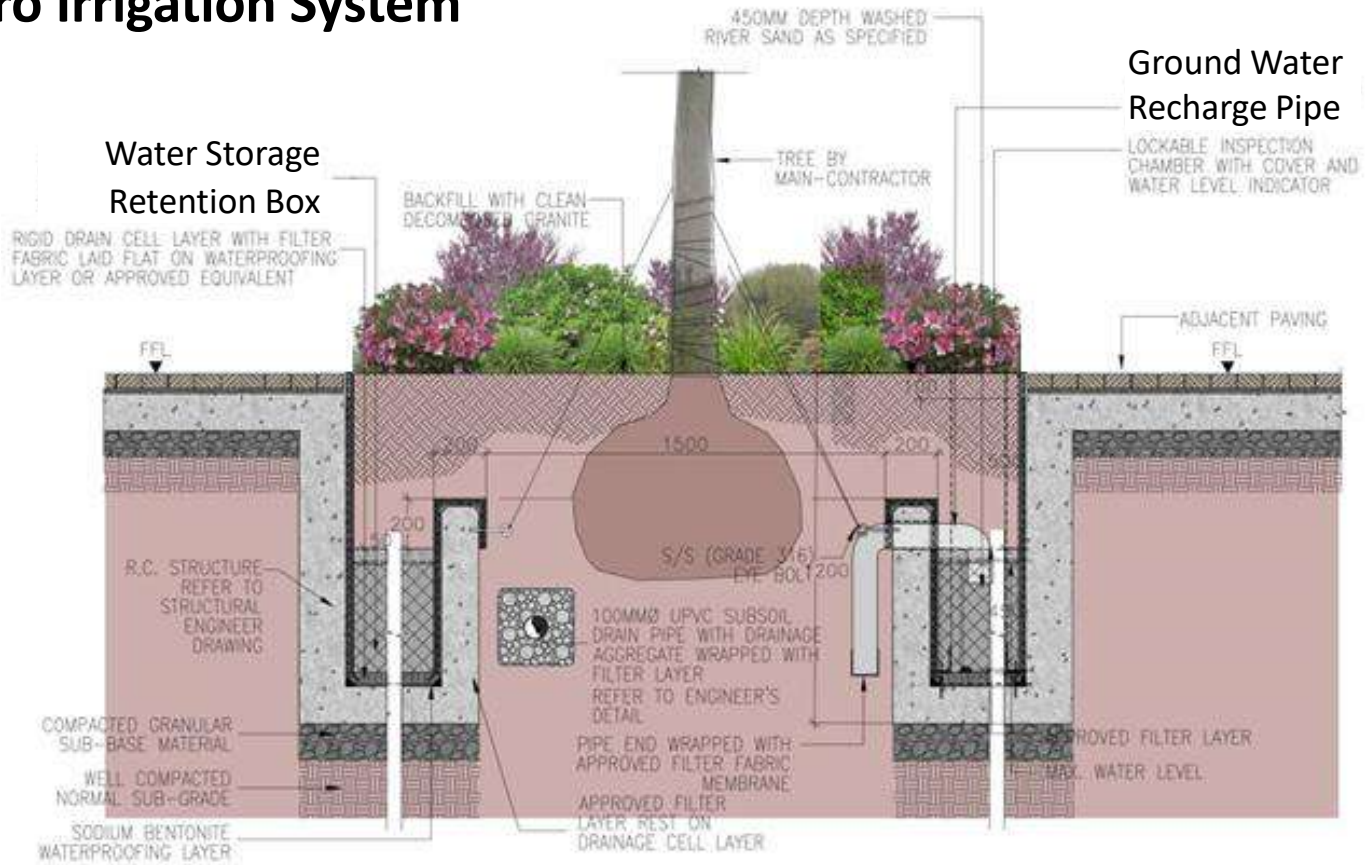

Original Proposal

Alternative Proposal

WATER 在海港裡遊走

Proposal
Refreshment Zone and Wellness Zone

Refreshment Zone – Water Feature and Sun Shelter

Water Feature Transformation – Dry Condition

Wellness Zone – Fitness Lawn

Feature Seating

Water Feature

Sustainable Features and STEAM Education

Solar Tube

Zero Irrigation System

Playscape Features – STEAM Education

Retail and Possible Location for Temporary / Ad-hoc Event

*Remarks: Infrastructural provisions such as power supply and water points will be allowed at possible locations for temporary / ad-hoc set-up

Possible Location for Temporary / Ad-hoc Event

Retail and GreenWay

Retail and DPZ

Fence Free Approach and Feature Seating

Fence Free Approach

Sun Shelter

Wavy Plaza

Rain Shelter