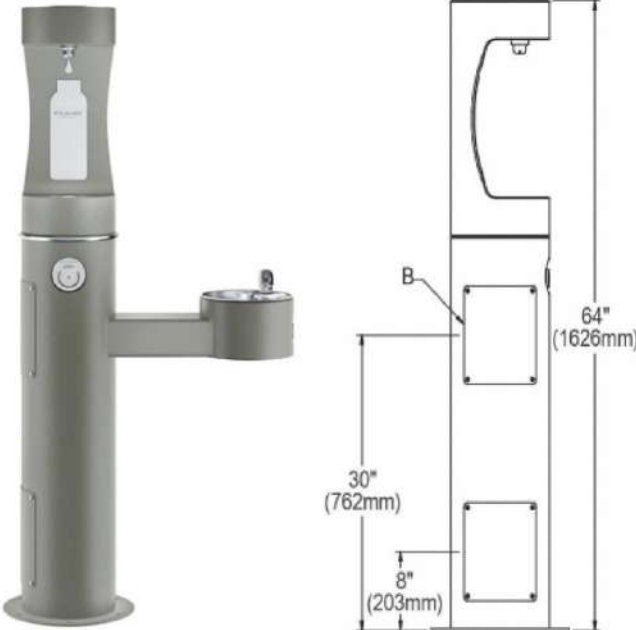

Lighting Design

--- Concealed LED Light Strip

• Pole light

• Bollard

Seating, Temporary Bike Parking and Drinking Facilities

○ Water Bottle Dispenser

○ Temporary Bike Parking

- BENCH SEATING
300m
- SEATING WITH BACKREST
120m
- - - SEATING WITH SUN SHELTER
30 seats
- SEATING WITH RAIN SHELTER
6 sets: 32 seats