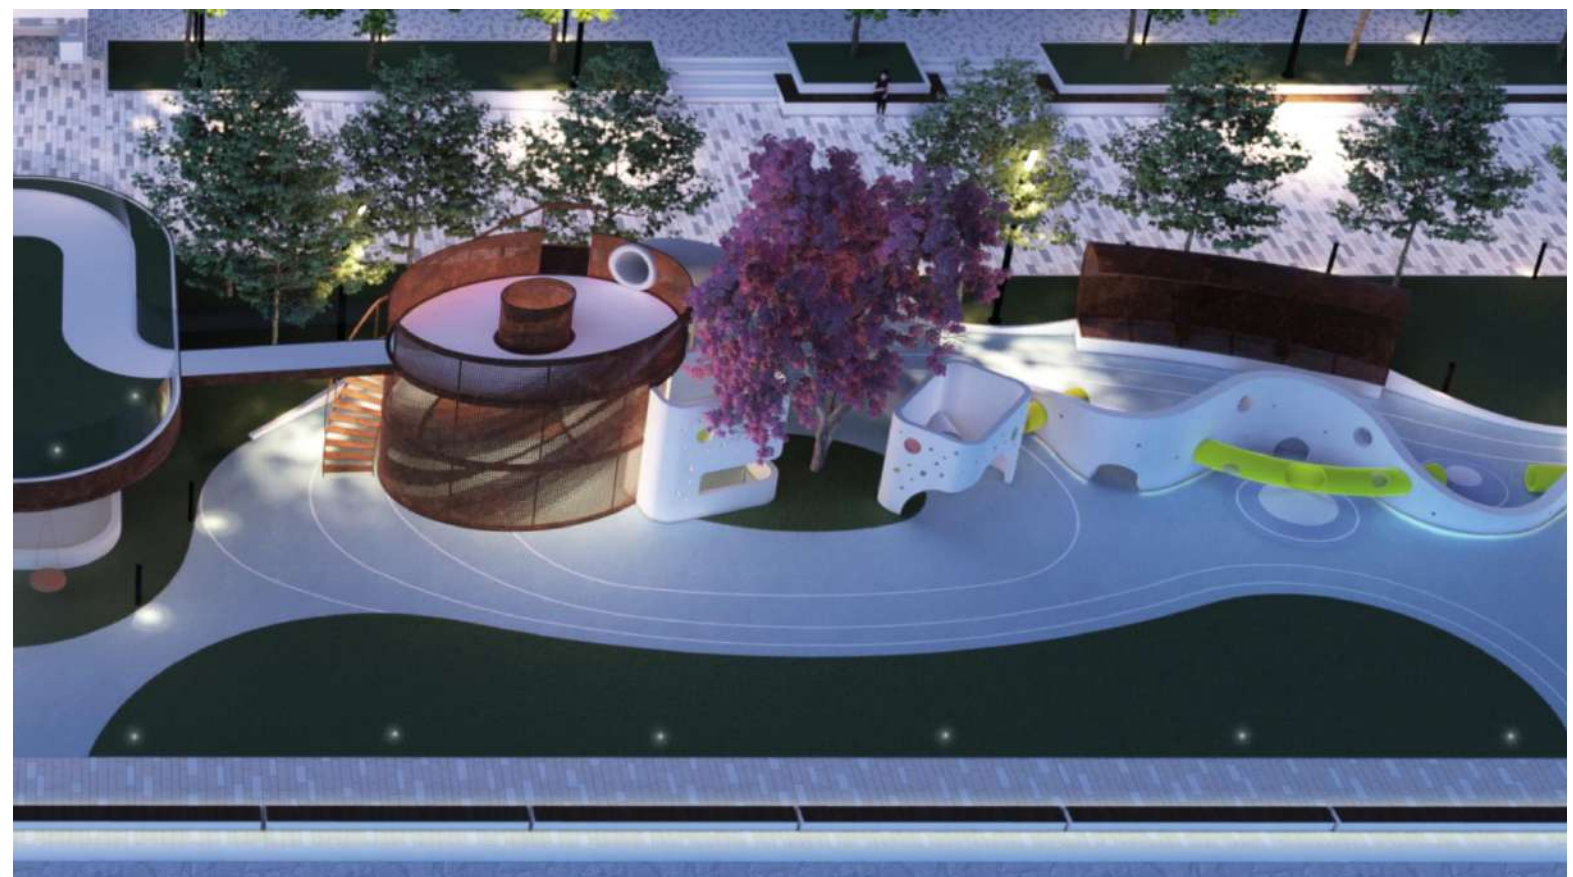

Possible Location for Temporary / Ad-hoc Event

Retail and GreenWay

Retail and DPZ

Fence Free Approach and Feature Seating

Fence Free Approach

Sun Shelter

Wavy Plaza

Rain Shelter

Lighting Design

--- Concealed LED Light Strip

• Pole light

• Bollard

Seating, Temporary Bike Parking and Drinking Facilities

○ Water Bottle Dispenser

○ Temporary Bike Parking

- BENCH SEATING
300m
- SEATING WITH BACKREST
120m
- - - SEATING WITH SUN SHELTER
30 seats
- SEATING WITH RAIN SHELTER
6 sets: 32 seats