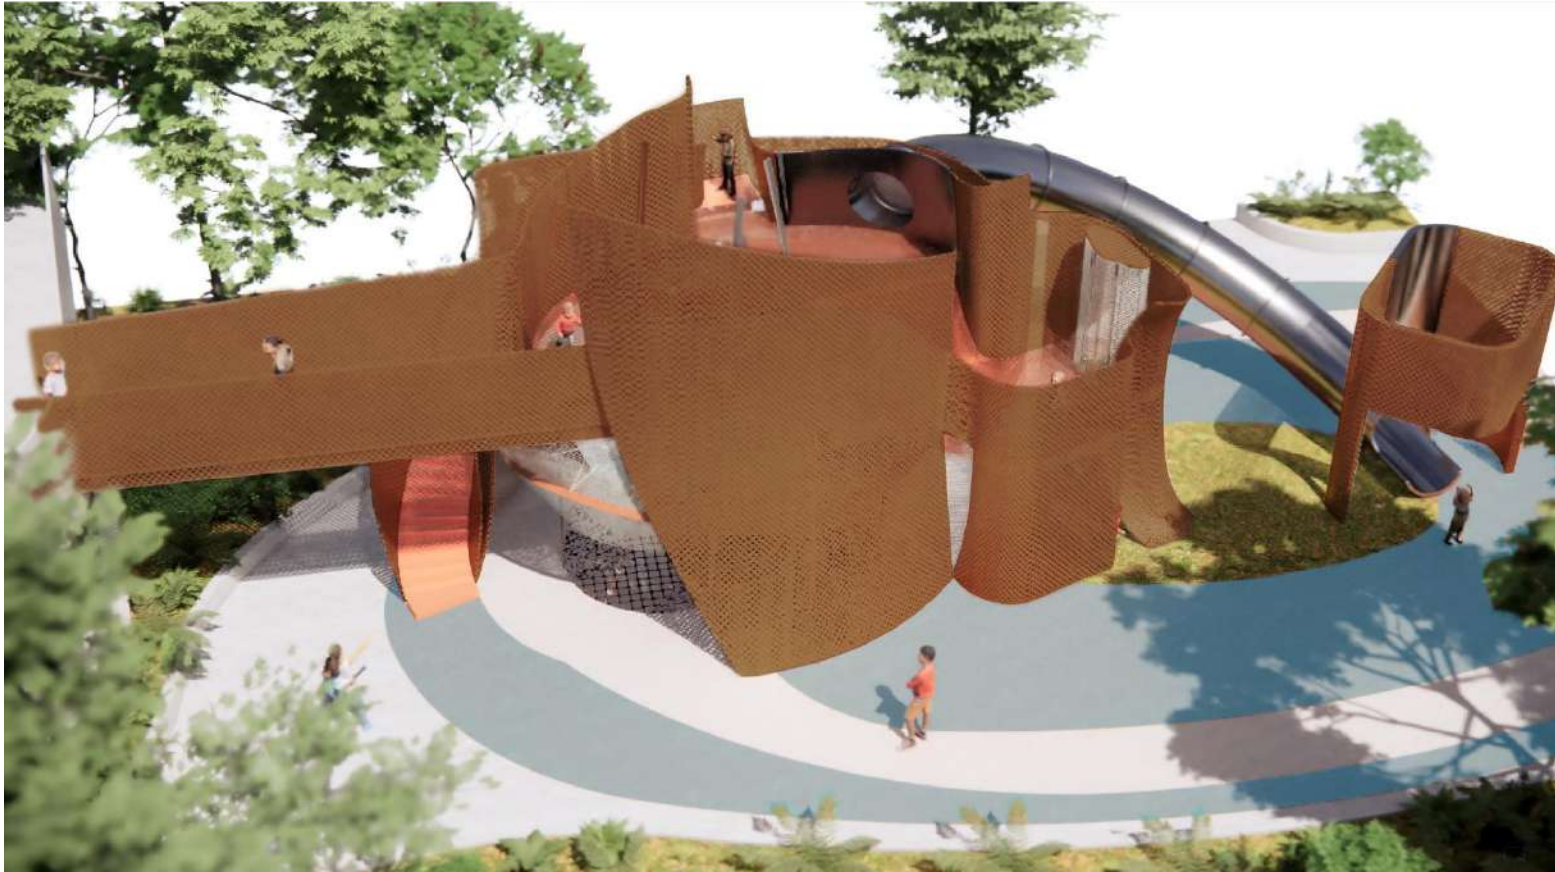

WAVE 在城市中穿梭

Proposal
Performance Zone and Viewing Zone

Overview of Performance Zone and Viewing Zone

Proposal Performance Zone and Viewing Zone

Barrier-Free Access to Roof Viewing Deck from GreenWay

Open Theatre

Proposal
Amusement Zone

Overview of Amusement Zone

Tower Playscape

Wall Playscape and Landform Play

Inclusive Play Elements

Proposal
Tower Playscape

Original Proposal

Alternative Proposal

Original Proposal

Alternative Proposal

WATER 在海港裡遊走

Proposal
Refreshment Zone and Wellness Zone

Refreshment Zone – Water Feature and Sun Shelter

Water Feature Transformation – Dry Condition

Wellness Zone – Fitness Lawn

Possible Location for Temporary / Ad-hoc Event

Retail and GreenWay

Retail and DPZ

Fence Free Approach and Feature Seating

Fence Free Approach

Sun Shelter

Wavy Plaza

Rain Shelter