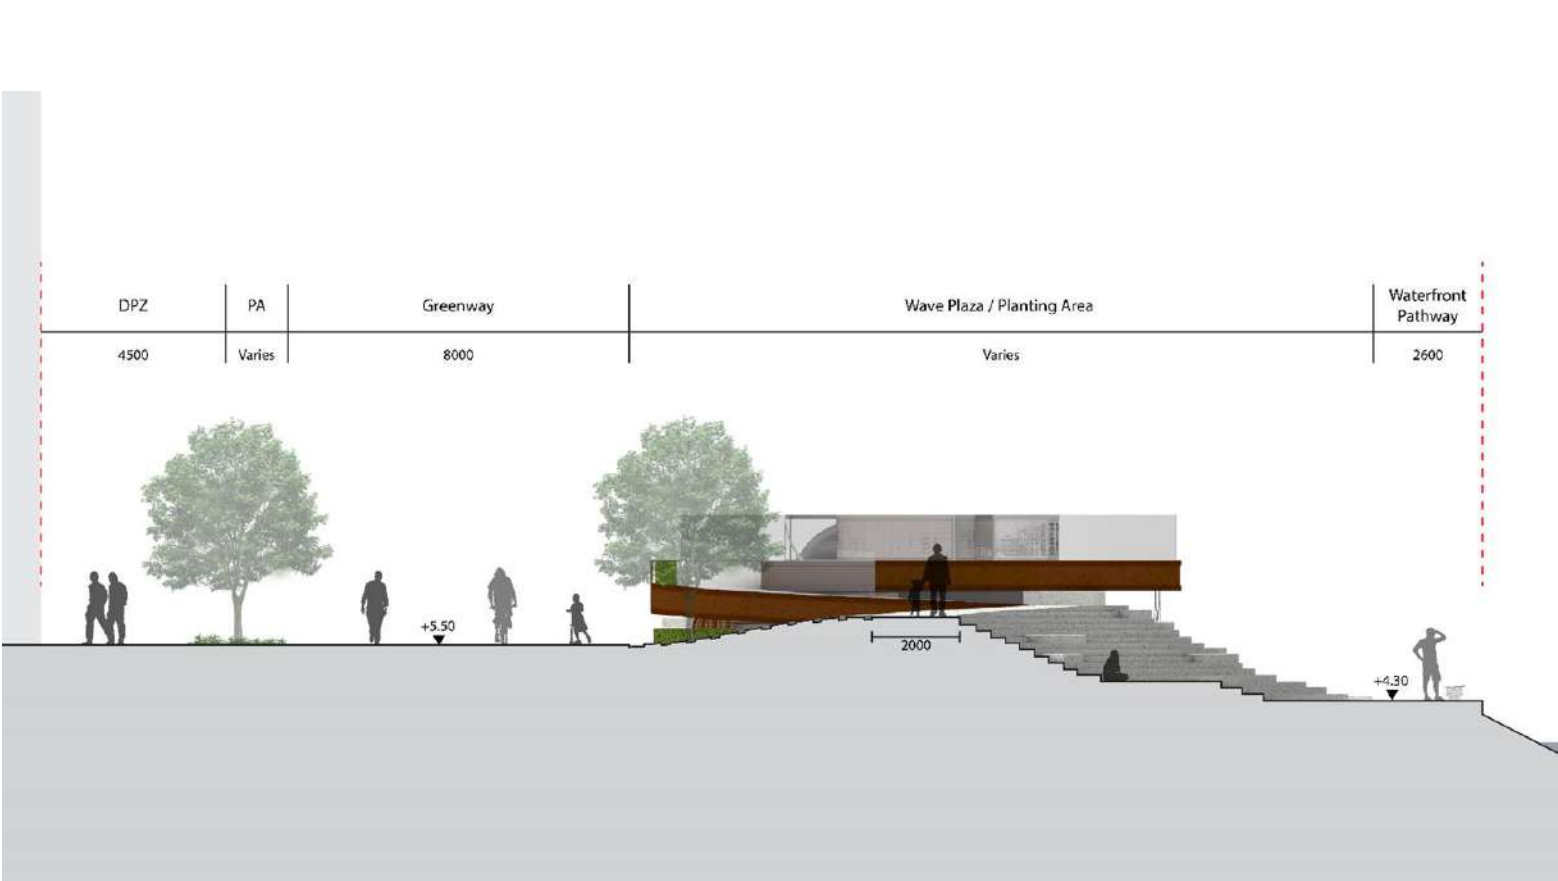

Other Requirements under Conditions of Sale

- Playscape: 700 sqm minimum
- Turf area: 1000 sqm minimum
- Seating: Min 24 seats along DPZ
- Min 20 feature seats in node of playscape
- At least 50% of the seating shall be provided with backrest and shelters.
- Rain shelter: 2 minimum

WAVE 在城市中穿梭

Proposal
Performance Zone and Viewing Zone

Overview of Performance Zone and Viewing Zone

Proposal Performance Zone and Viewing Zone

Barrier-Free Access to Roof Viewing Deck from GreenWay

Open Theatre

Sectional Perspective A - A'

Section A - A'

Sections

Toilet Block Layout Plan

SECTION D - D'

AIR 在百衣間嬉戲

Play Value Inclusive Play Equipment Matrix

	BASIC RECESSED JETS	INTERACTIVE RAISED WATER CHANNEL/TABLE	SHALLOW POOL	LANDFORM PLAY	CLIMBING \ ENCLOSURE TOWER	CRAWLING MAZE
						
USER AGE GROUP	ALL AGE	5-13 YRS	ALL AGE	ALL AGE	5-13 YRS	2-5 YRS
PHYSICAL EXPERIENCE	-SENSE OF TOUCH - SENSE OF HEARING	- SENSE OF TOUCH - SENSE OF HEARING - EYE HAND COORDINATION	SENSE OF TOUCH	EXPLORE NATURAL MATERIAL	-BALANCE TRAINING - SENSE OF HEIGHT -SENSE OF ADVENTURE -SENSE OF SPACE	-SENSE OF TOUCH -HIDE AND SEEK
MENTAL EXPERIENCE	CURIOSITY	- THINK/PONDER - PROBLEM SOLVING	EXPLORE/ EXPERIENCE	CREATIVITY	- EXCITEMENT - RISK MANAGEMENT	- EXCITEMENT - ACHIEVEMENT
ACCESSIBILITY HANDCAP / INCLUSIVE	YES	YES	YES	YES	NO	YES
REFERENCE IMAGE						

Proposal
Amusement Zone

Overview of Amusement Zone

Tower Playscape

Wall Playscape and Landform Play

Inclusive Play Elements

Proposal
Tower Playscape

Original Proposal

Alternative Proposal