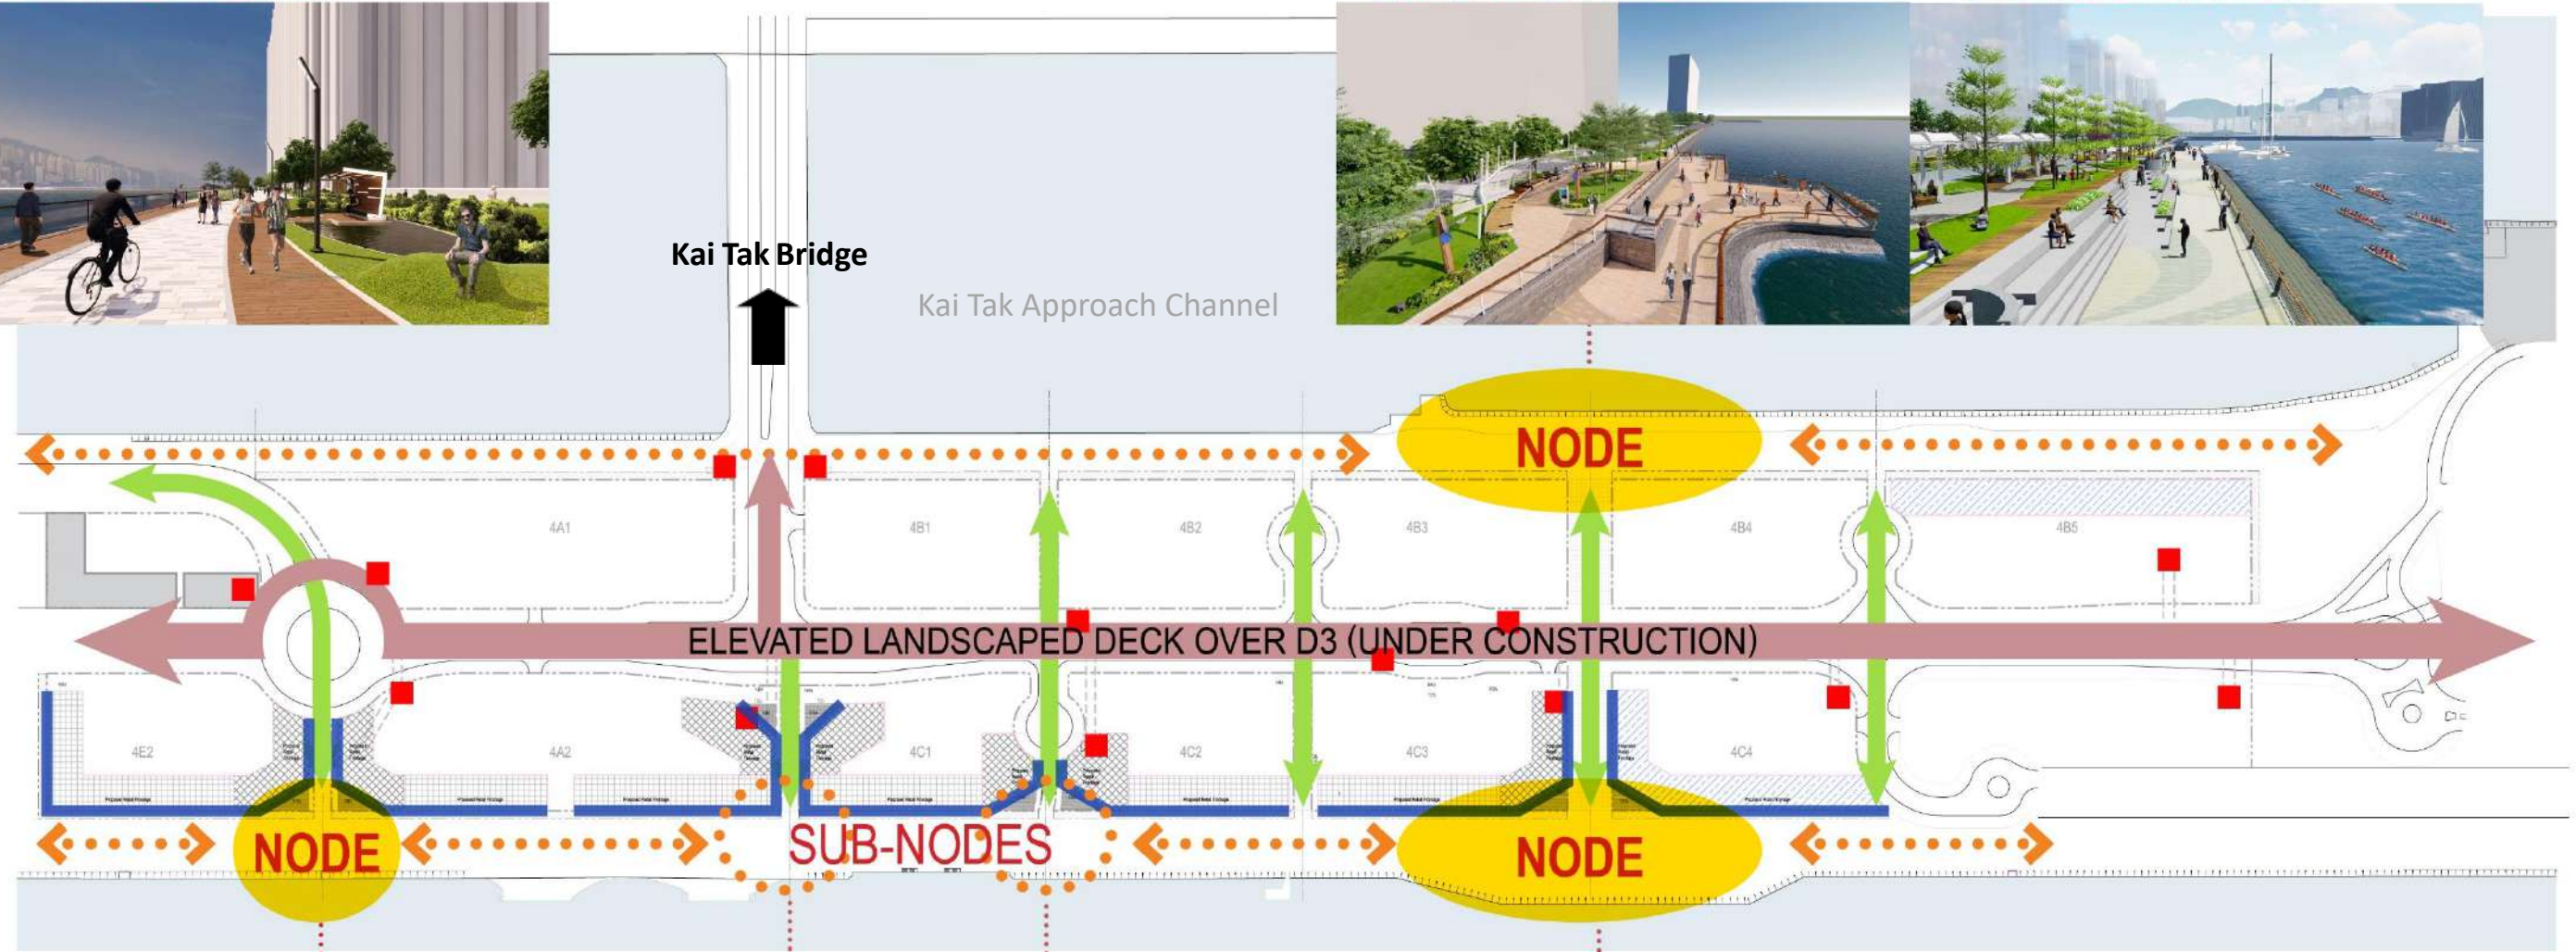

Control Parameters for POSPD

Zoning framework and design theme

• 8M-WIDE GREENWAY

CASCADE SEATING AT
• LOWER EMBANKMENT

• WATER SPORTS PLAZA

• RETAIL AT PROMENADE
FACING VICTORIA HARBOUR

• PLAYScape

• CULTURAL