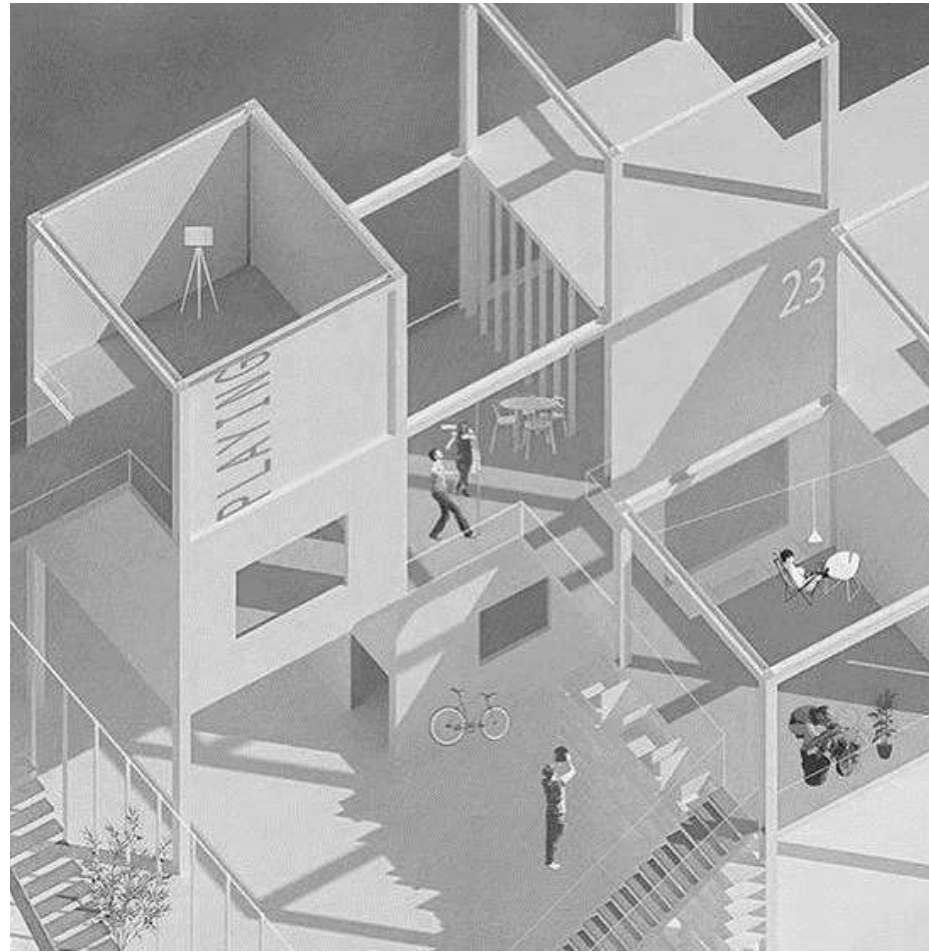

WAVE 在城市中穿梭

Proposal
Performance Zone and Viewing Zone

Overview of Performance Zone and Viewing Zone

Proposal Performance Zone and Viewing Zone

Barrier-Free Access to Roof Viewing Deck from GreenWay

Open Theatre

Sectional Perspective A - A'

Section A - A'

Sections

Toilet Block Layout Plan

SECTION D - D'

AIR 在百衣間嬉戲

Play Value Inclusive Play Equipment Matrix

	BASIC RECESSED JETS	INTERACTIVE RAISED WATER CHANNEL/TABLE	SHALLOW POOL	LANDFORM PLAY	CLIMBING \ ENCLOSURE TOWER	CRAWLING MAZE
						
USER AGE GROUP	ALL AGE	5-13 YRS	ALL AGE	ALL AGE	5-13 YRS	2-5 YRS
PHYSICAL EXPERIENCE	-SENSE OF TOUCH - SENSE OF HEARING	- SENSE OF TOUCH - SENSE OF HEARING - EYE HAND COORDINATION	SENSE OF TOUCH	EXPLORE NATURAL MATERIAL	-BALANCE TRAINING - SENSE OF HEIGHT -SENSE OF ADVENTURE -SENSE OF SPACE	-SENSE OF TOUCH -HIDE AND SEEK
MENTAL EXPERIENCE	CURIOSITY	- THINK/PONDER - PROBLEM SOLVING	EXPLORE/ EXPERIENCE	CREATIVITY	- EXCITEMENT - RISK MANAGEMENT	- EXCITEMENT - ACHIEVEMENT
ACCESSIBILITY HANDCAP / INCLUSIVE	YES	YES	YES	YES	NO	YES
REFERENCE IMAGE						

Proposal
Amusement Zone

Overview of Amusement Zone

Tower Playscape

Wall Playscape and Landform Play

Inclusive Play Elements

Proposal
Tower Playscape

Original Proposal

Alternative Proposal

Original Proposal

Alternative Proposal

WATER 在海港裡遊走

Proposal
Refreshment Zone and Wellness Zone

Refreshment Zone – Water Feature and Sun Shelter

Water Feature Transformation – Dry Condition

Wellness Zone – Fitness Lawn