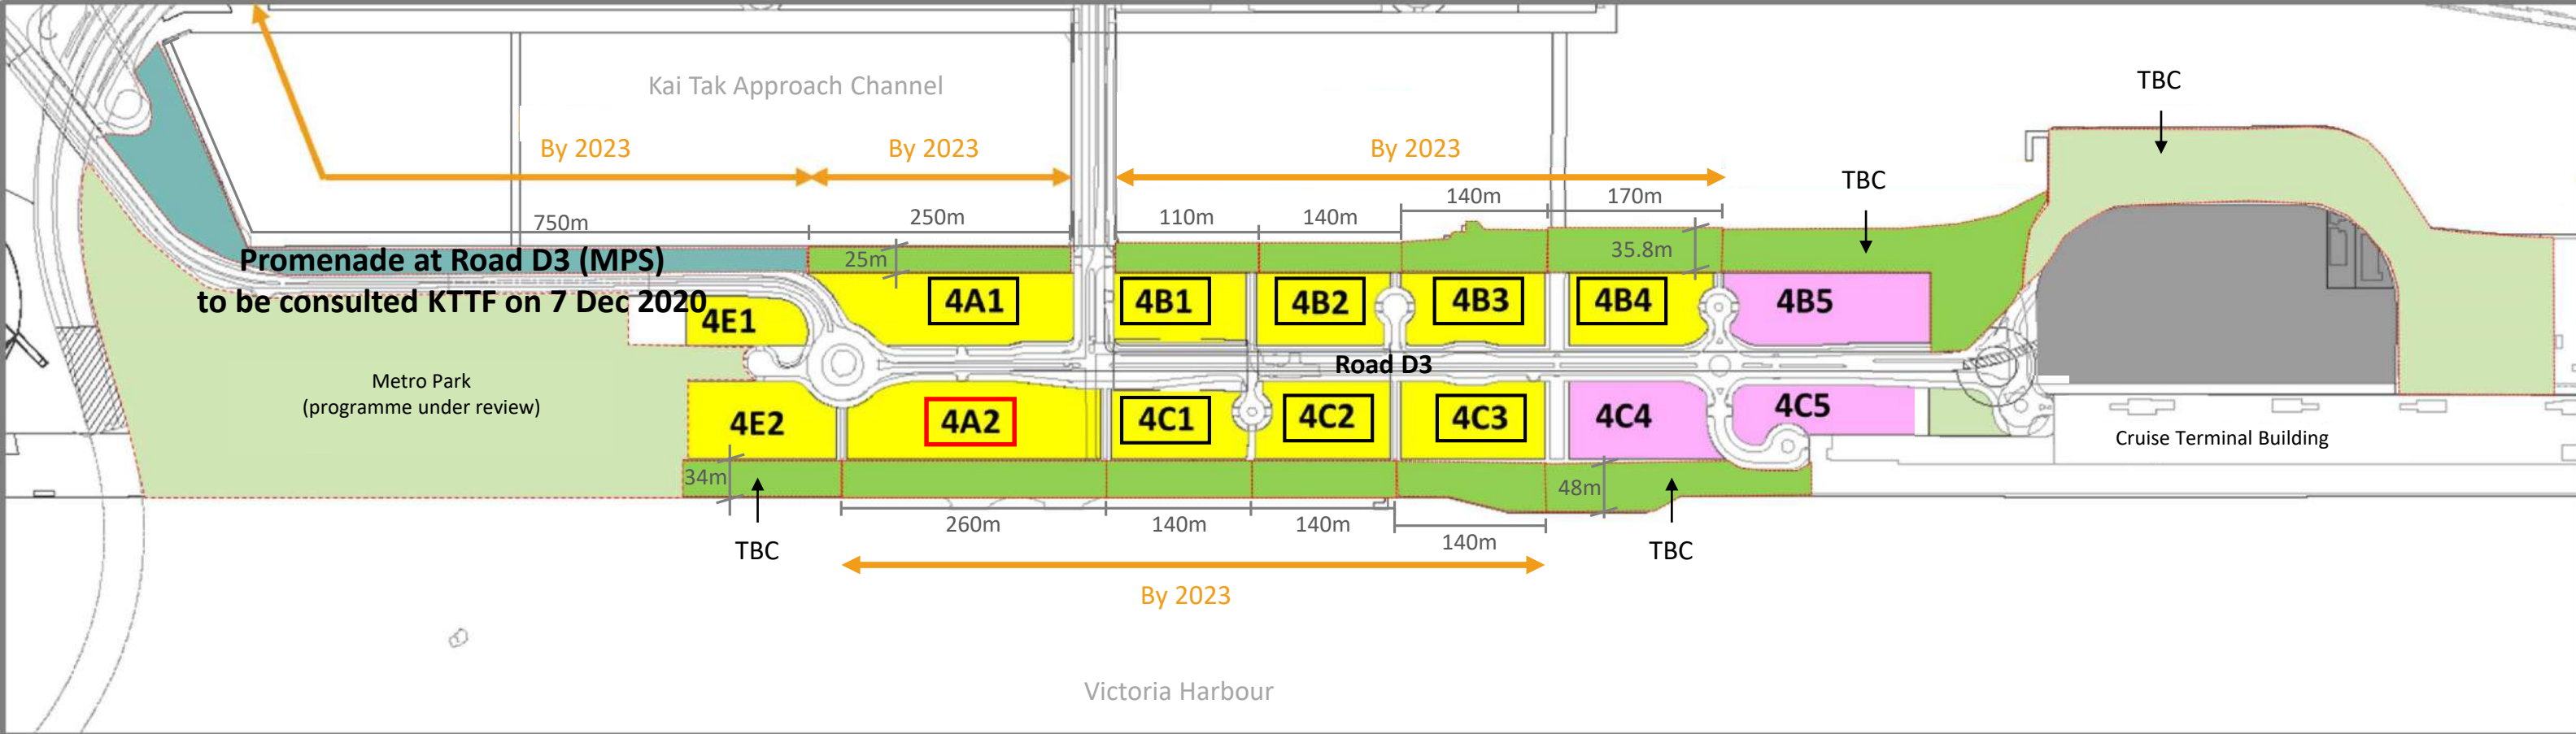

Implementation Programme for Open Space at Area 4 of Former Runway, KTD

- POSPD
- Other POS
- 1st Batch of POSPD consulted KTTF in April 2020
- Next Submission of POSPD
- Residential Use
- Commercial Use
- Other Specified Use

Control Parameters for POSPD

Zoning framework and design theme

• 8M-WIDE GREENWAY

CASCADE SEATING AT
• LOWER EMBANKMENT

• WATER SPORTS PLAZA

• RETAIL AT PROMENADE
FACING VICTORIA HARBOUR

• PLAYScape

• CULTURAL

The Curtain

The Mound

The Island

The Green Carpet

The Lawn

Outdoor Theatre Open Plaza Toilet Block & Roof Viewing Deck Tower Playscape (5-12 years old) Building Playscape (2-5 years old) Playscape (2-5 years old) Playscape (Inclusive play) Water Feature Water Feature Landform Seating Feature Seating