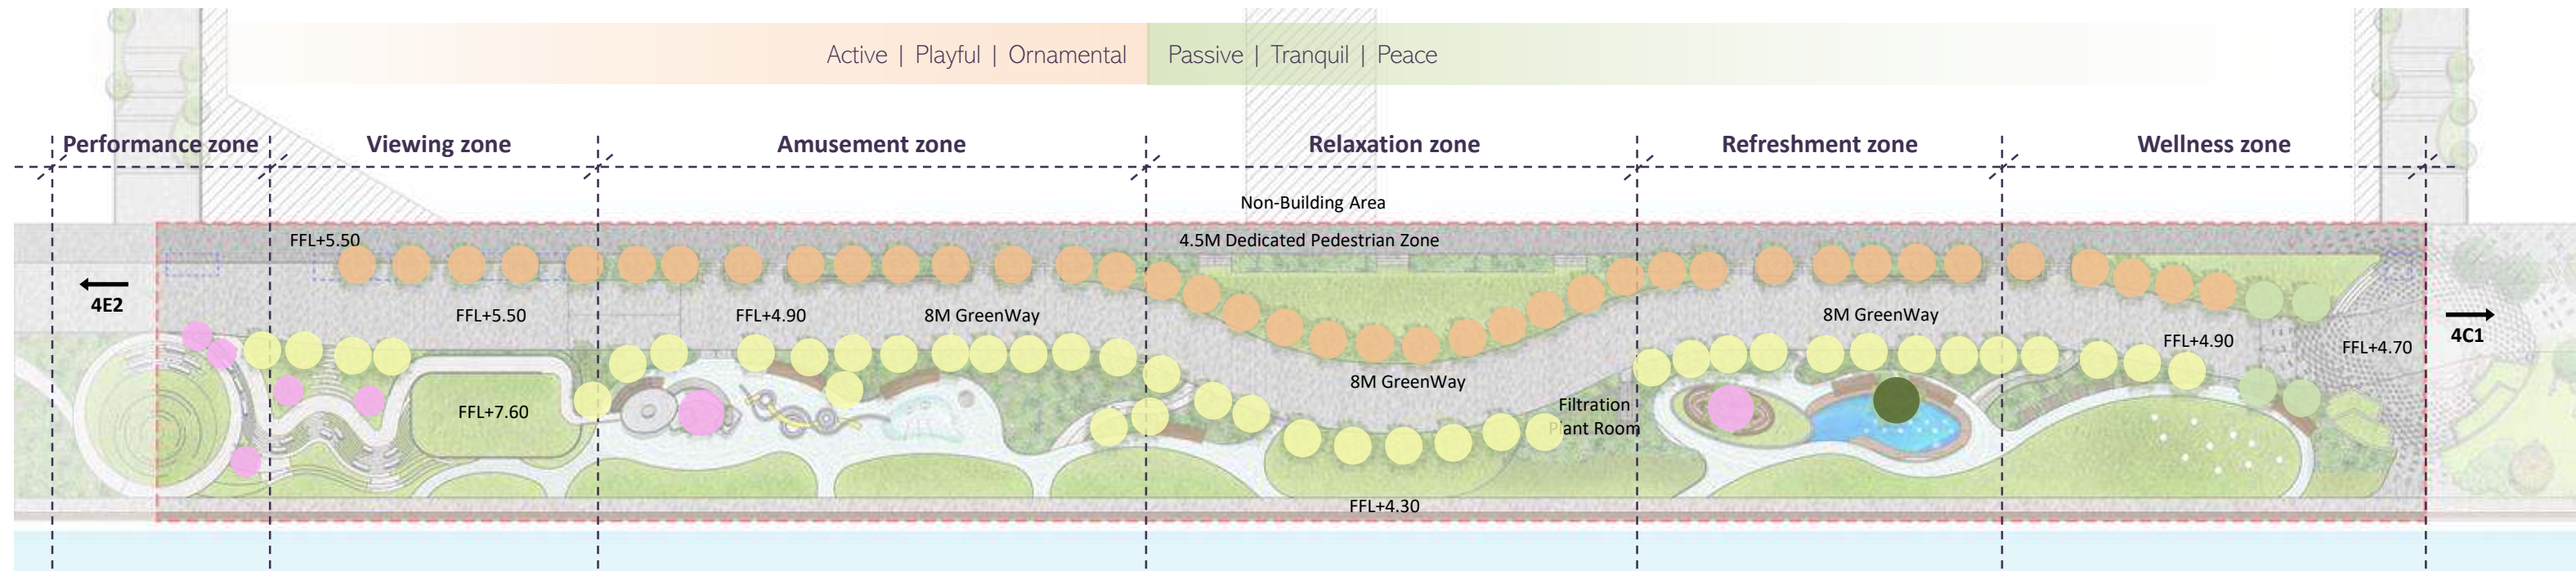

Original Proposal

Alternative Proposal

WATER 在海港裡遊走

Proposal
Refreshment Zone and Wellness Zone

Refreshment Zone – Water Feature and Sun Shelter

Water Feature Transformation – Dry Condition

Wellness Zone – Fitness Lawn

Possible Location for Temporary / Ad-hoc Event

Retail and GreenWay

Retail and DPZ

Fence Free Approach and Feature Seating

Fence Free Approach

Sun Shelter

Wavy Plaza

Rain Shelter

Thematic Planting

 *Tabebuia rosea*
紅花風鈴木

 *Elaeocarpus hainanensis*
水石榕

 *Elaeocarpus apiculatus*
尖葉杜英

 *Crateva unilocularis*
樹頭菜

 *Terminalia mantaly*
小葉欖仁

Pennisetum setaceum
'Rubrum' 紫狼尾

Duranta erecta
香水連翹