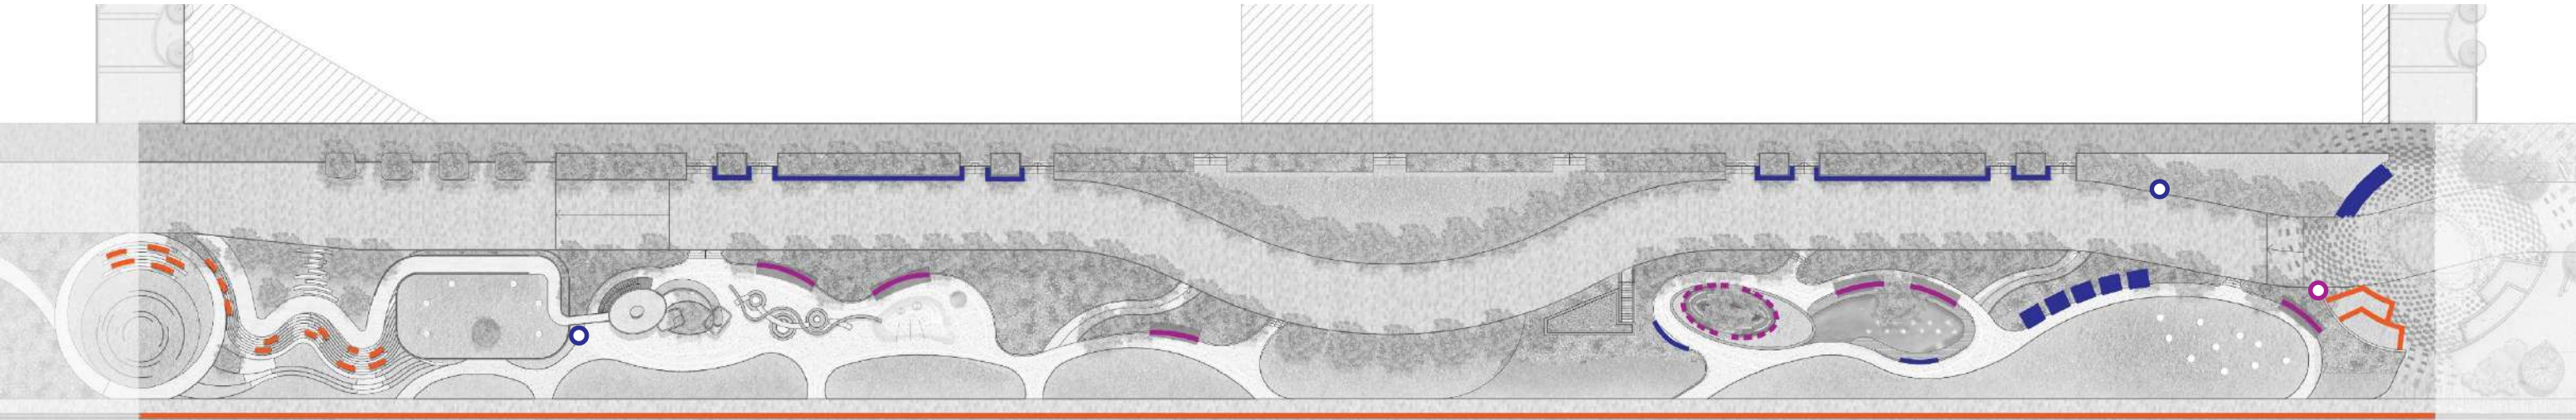

Seating, Temporary Bike Parking and Drinking Facilities

○ Water Bottle Dispenser