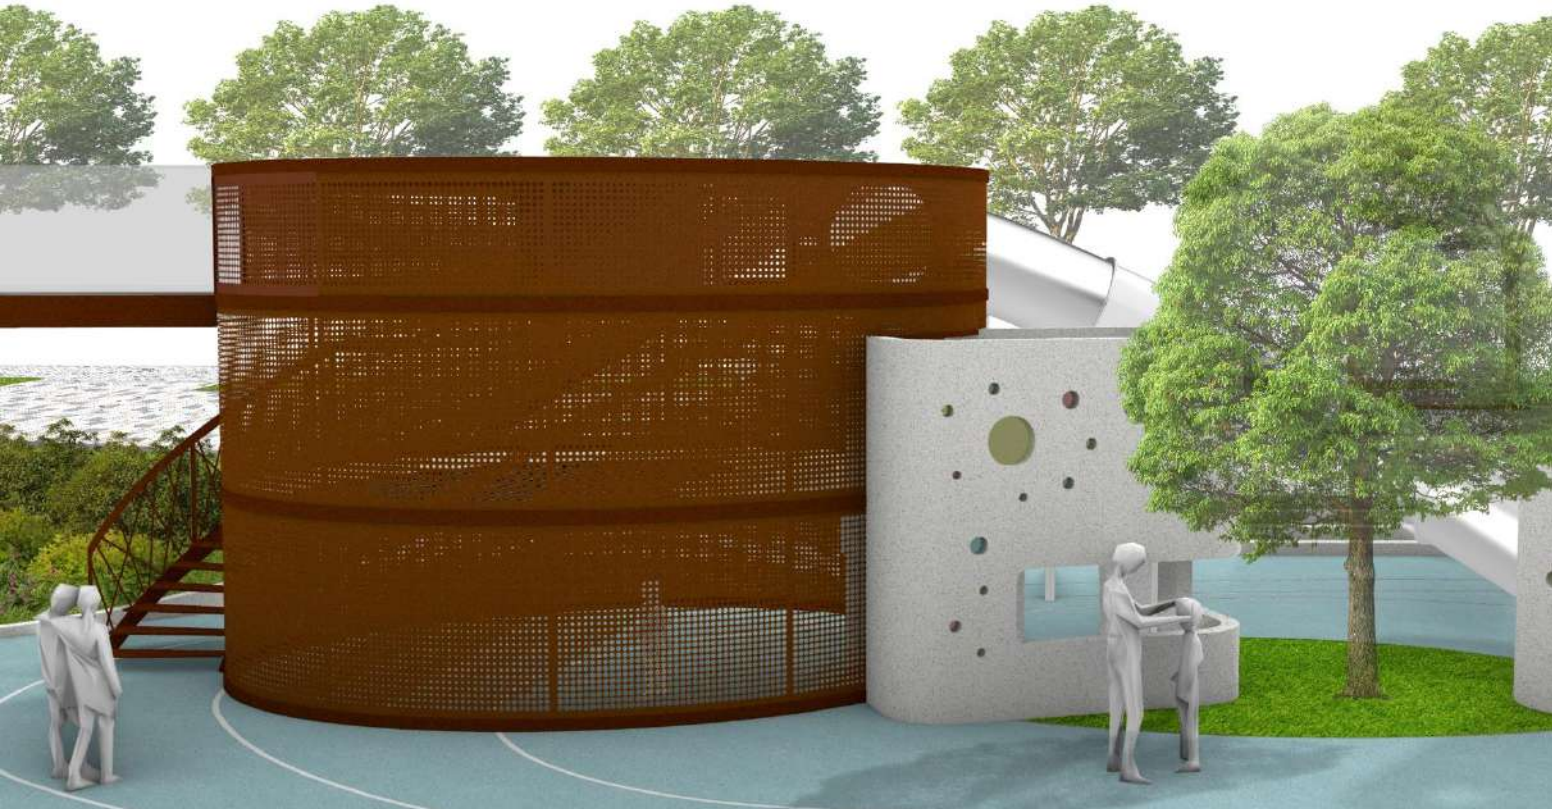

WAVE 在城市中穿梭

Proposal
Performance Zone and Viewing Zone

Overview of Performance Zone and Viewing Zone

Proposal Performance Zone and Viewing Zone

Barrier-Free Access to Roof Viewing Deck from GreenWay

Open Theatre

Proposal
Amusement Zone

Overview of Amusement Zone

Tower Playscape

Wall Playscape and Landform Play

Inclusive Play Elements

Proposal
Tower Playscape

Original Proposal

Alternative Proposal

Original Proposal

Alternative Proposal

WATER 在海港裡遊走

Proposal
Refreshment Zone and Wellness Zone

Refreshment Zone – Water Feature and Sun Shelter

Water Feature Transformation – Dry Condition

Wellness Zone – Fitness Lawn

Possible Location for Temporary / Ad-hoc Event

Retail and GreenWay

Retail and DPZ

Fence Free Approach and Feature Seating

Fence Free Approach

Sun Shelter

Wavy Plaza

Rain Shelter