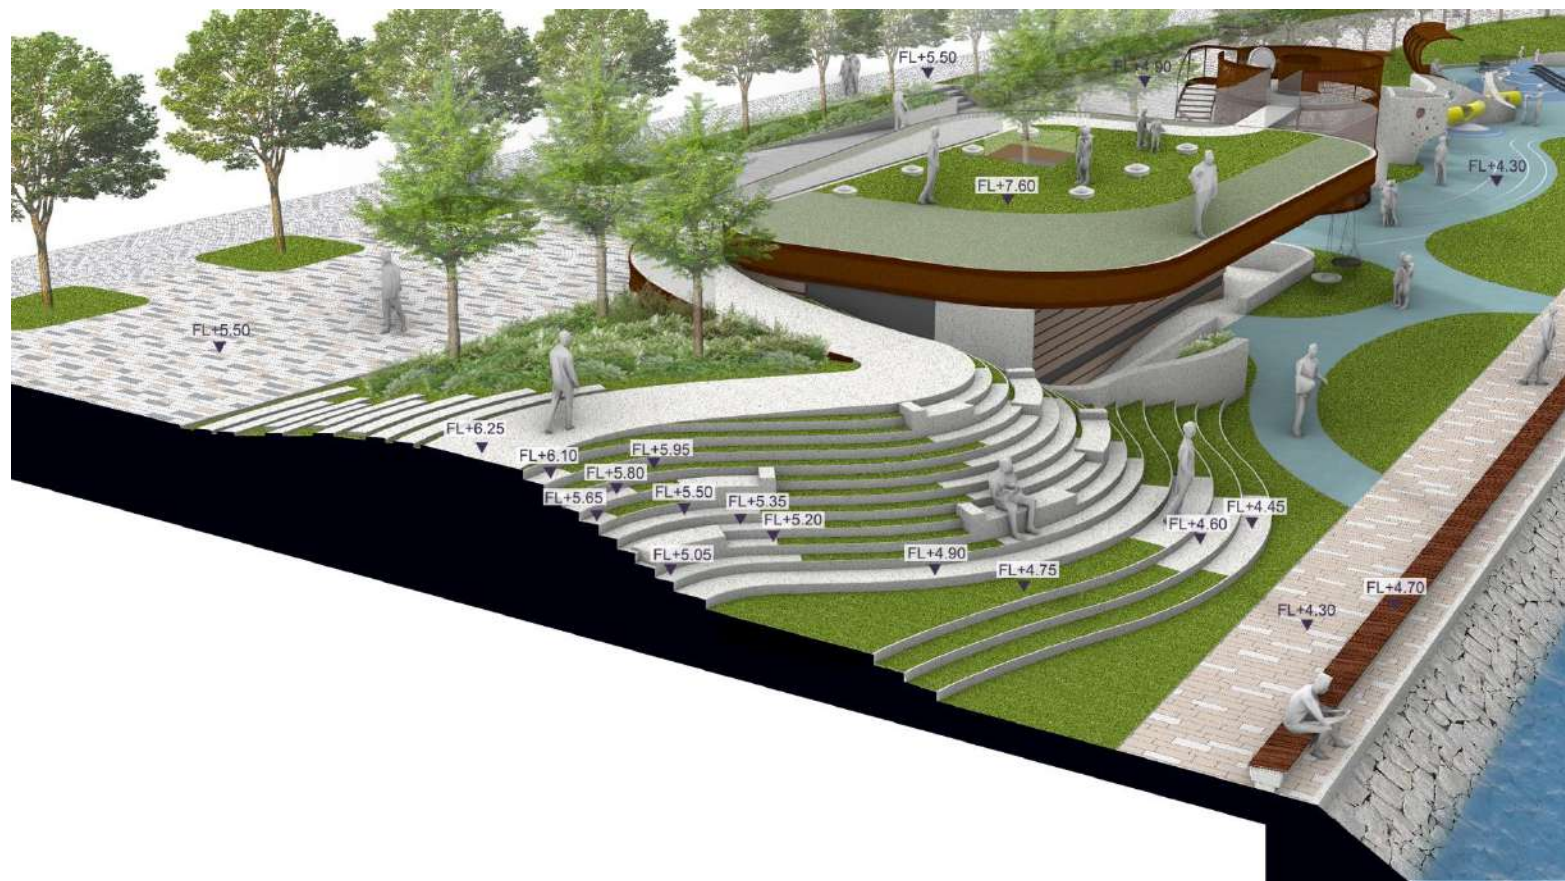

Other Requirements under Conditions of Sale

- Playscape: 700 sqm minimum
- Turf area: 1000 sqm minimum
- Seating: Min 24 seats along DPZ
- Min 20 feature seats in node of playscape
- At least 50% of the seating shall be provided with backrest and shelters.
- Rain shelter: 2 minimum

WAVE 在城市中穿梭

Proposal
Performance Zone and Viewing Zone

Overview of Performance Zone and Viewing Zone

Proposal Performance Zone and Viewing Zone

Barrier-Free Access to Roof Viewing Deck from GreenWay

Open Theatre

Sectional Perspective A - A'

Section A - A'

Sections

Toilet Block Layout Plan

SECTION D - D'

AIR 在百衣間嬉戲

Play Value Inclusive Play Equipment Matrix

	BASIC RECESSED JETS	INTERACTIVE RAISED WATER CHANNEL/TABLE	SHALLOW POOL	LANDFORM PLAY	CLIMBING \ ENCLOSURE TOWER	CRAWLING MAZE
						
USER AGE GROUP	ALL AGE	5-13 YRS	ALL AGE	ALL AGE	5-13 YRS	2-5 YRS
PHYSICAL EXPERIENCE	-SENSE OF TOUCH - SENSE OF HEARING	- SENSE OF TOUCH - SENSE OF HEARING - EYE HAND COORDINATION	SENSE OF TOUCH	EXPLORE NATURAL MATERIAL	-BALANCE TRAINING - SENSE OF HEIGHT -SENSE OF ADVENTURE -SENSE OF SPACE	-SENSE OF TOUCH -HIDE AND SEEK
MENTAL EXPERIENCE	CURIOSITY	- THINK/PONDER - PROBLEM SOLVING	EXPLORE/ EXPERIENCE	CREATIVITY	- EXCITEMENT - RISK MANAGEMENT	- EXCITEMENT - ACHIEVEMENT
ACCESSIBILITY HANDCAP / INCLUSIVE	YES	YES	YES	YES	NO	YES
REFERENCE IMAGE						

Proposal
Amusement Zone

Overview of Amusement Zone

Tower Playscape

Wall Playscape and Landform Play

Inclusive Play Elements

Proposal
Tower Playscape

Original Proposal

Alternative Proposal