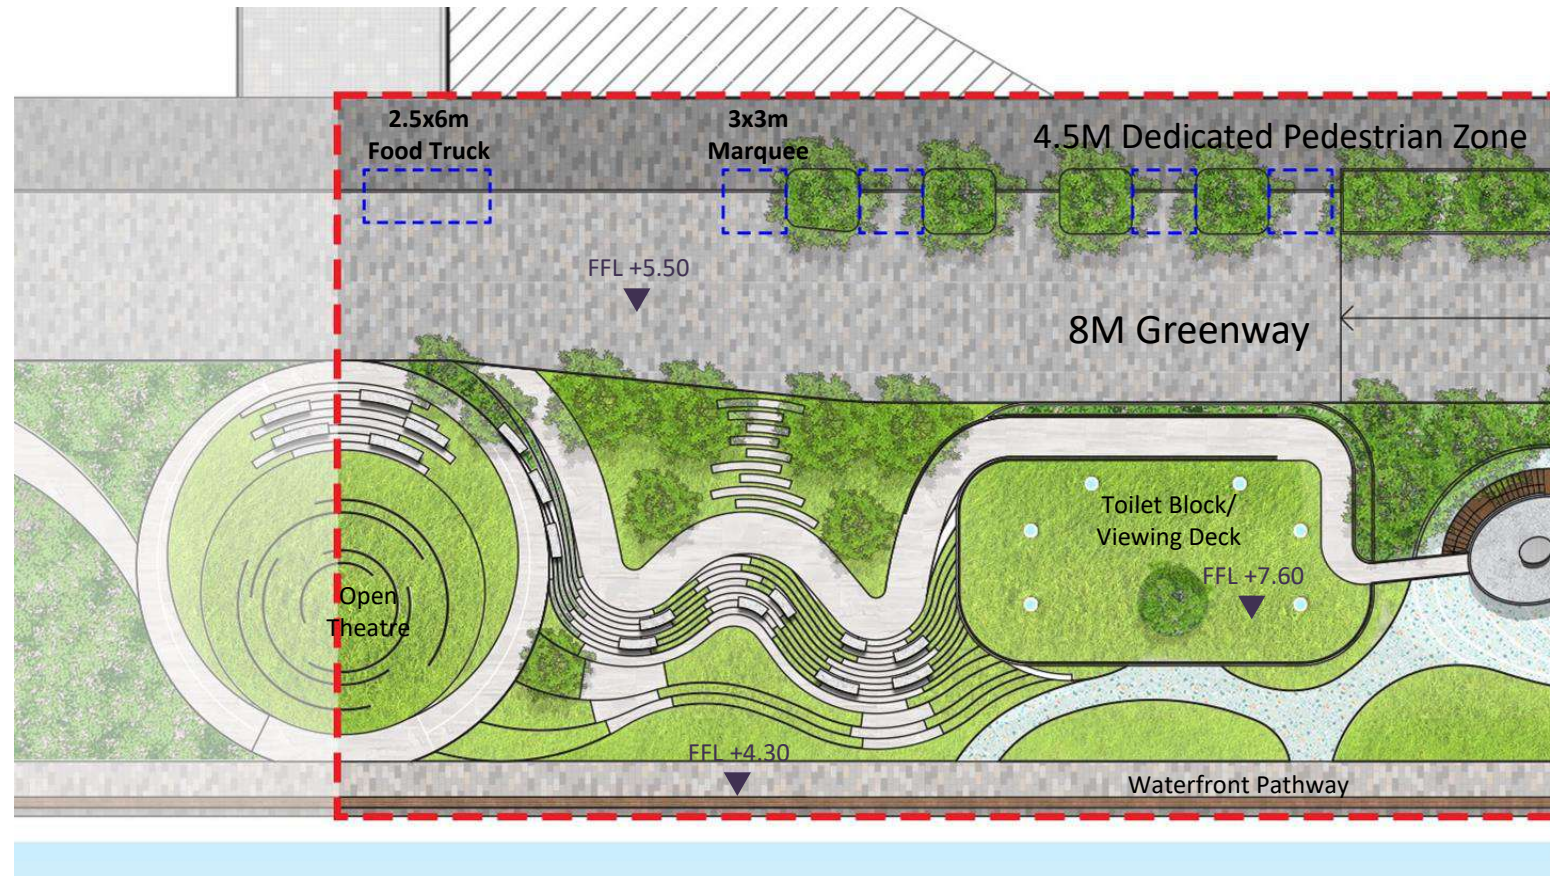

Proposal Layout of 4A2

WAVE
在城市中穿梭

AIR
在百衣間嬉戲

WATER
在海港裡遊走

EARTH
在大地上奔跑

Wave Theatre

Wave Plaza

The Tower

The Curtain

The Mound

The Island

The Green Carpet

The Lawn

Outdoor Theatre Open Plaza Toilet Block & Roof Viewing Deck Tower Playscape (5-12 years old) Building Playscape (2-5 years old) Playscape (2-5 years old) Playscape (Inclusive play) Water Feature Water Feature Landform Seating Feature Seating

Dedicated Pedestrian Zone and GreenWay

Dedicated pedestrian Zone (4.5M) combined with Greenway (8M) Structural trees required along DPZ to be placed between DPZ and Greenway also as demarcation

Greening Ratio: 40% minimum

WAVE 在城市中穿梭

Proposal
Performance Zone and Viewing Zone

Overview of Performance Zone and Viewing Zone

Proposal Performance Zone and Viewing Zone

Barrier-Free Access to Roof Viewing Deck from GreenWay

Open Theatre