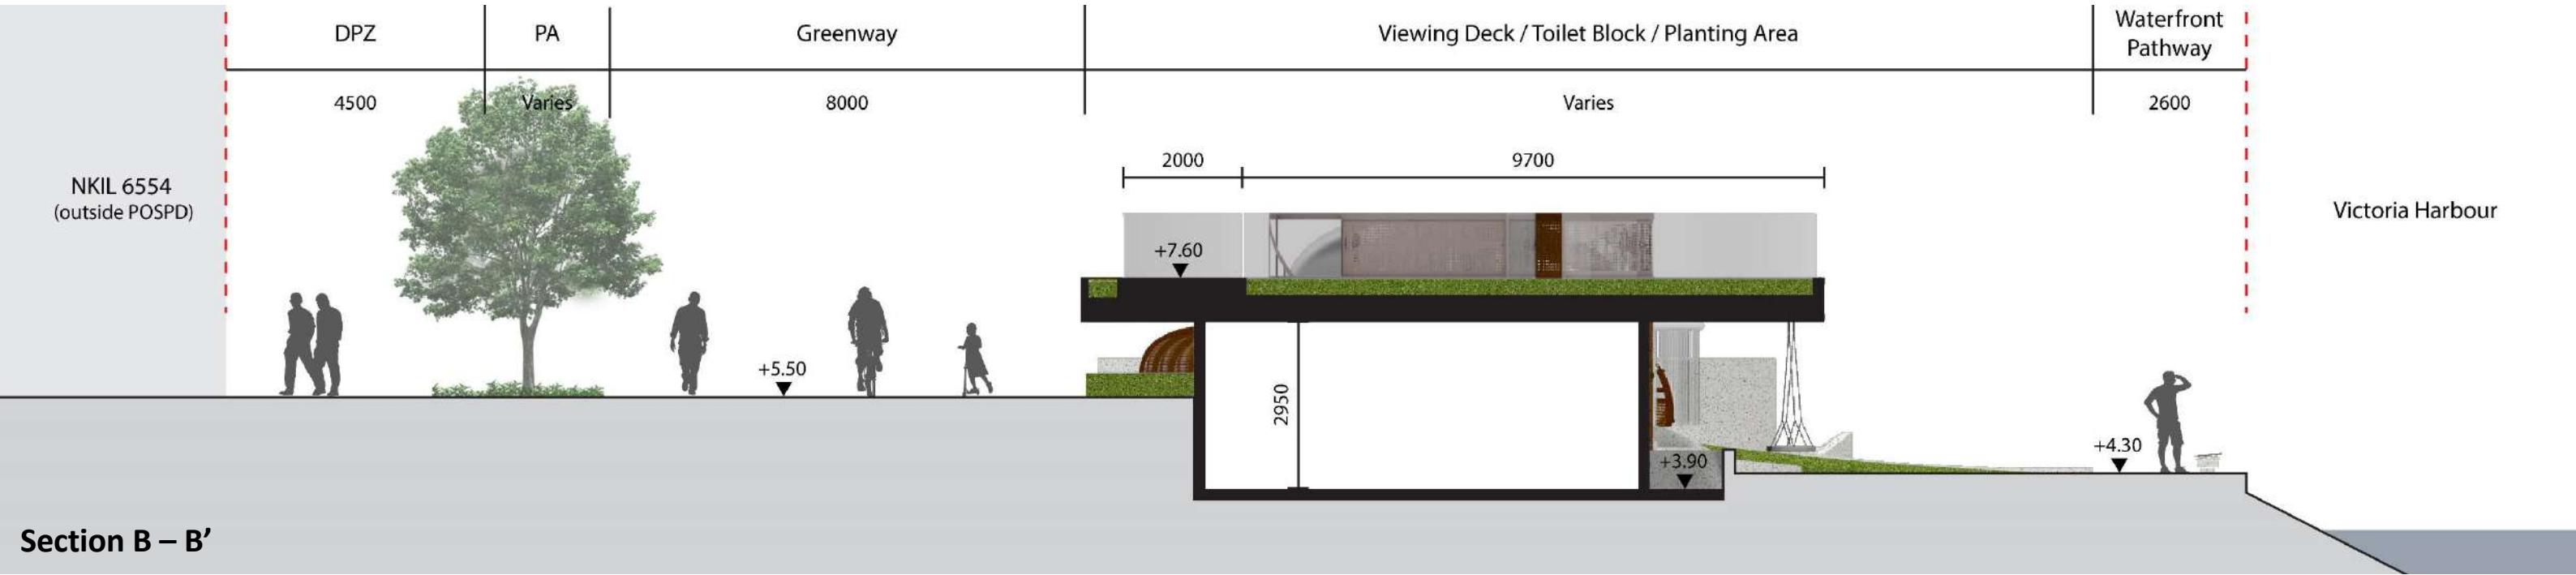

WAVE 在城市中穿梭

Proposal
Performance Zone and Viewing Zone

Overview of Performance Zone and Viewing Zone

Proposal Performance Zone and Viewing Zone

Barrier-Free Access to Roof Viewing Deck from GreenWay

Open Theatre

Sectional Perspective A - A'

Section A - A'

Sections

Toilet Block Layout Plan

SECTION D - D'

AIR 在百衣間嬉戲

Play Value Inclusive Play Equipment Matrix

	BASIC RECESSED JETS	INTERACTIVE RAISED WATER CHANNEL/TABLE	SHALLOW POOL	LANDFORM PLAY	CLIMBING \ ENCLOSURE TOWER	CRAWLING MAZE
						
USER AGE GROUP	ALL AGE	5-13 YRS	ALL AGE	ALL AGE	5-13 YRS	2-5 YRS
PHYSICAL EXPERIENCE	-SENSE OF TOUCH - SENSE OF HEARING	- SENSE OF TOUCH - SENSE OF HEARING - EYE HAND COORDINATION	SENSE OF TOUCH	EXPLORE NATURAL MATERIAL	-BALANCE TRAINING - SENSE OF HEIGHT -SENSE OF ADVENTURE -SENSE OF SPACE	-SENSE OF TOUCH -HIDE AND SEEK
MENTAL EXPERIENCE	CURIOSITY	- THINK/PONDER - PROBLEM SOLVING	EXPLORE/ EXPERIENCE	CREATIVITY	- EXCITEMENT - RISK MANAGEMENT	- EXCITEMENT - ACHIEVEMENT
ACCESSIBILITY HANDCAP / INCLUSIVE	YES	YES	YES	YES	NO	YES
REFERENCE IMAGE						