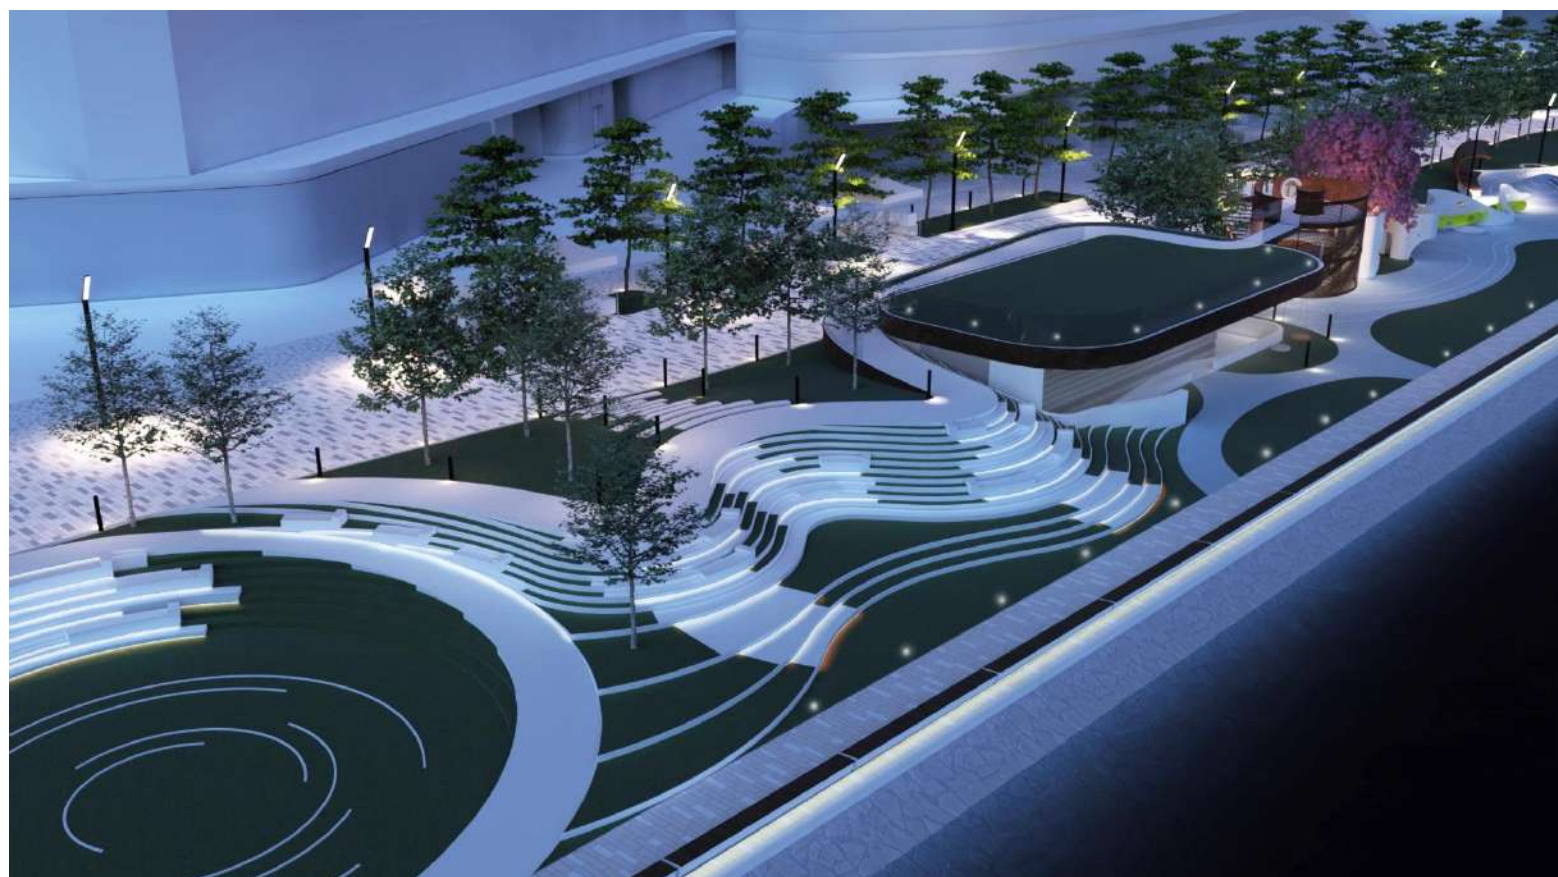

Possible Location for Temporary / Ad-hoc Event

Retail and GreenWay

Retail and DPZ

Fence Free Approach and Feature Seating

Fence Free Approach

Sun Shelter

Wavy Plaza

Rain Shelter

Lighting Design

--- Concealed LED Light Strip

• Pole light

• Bollard

Seating, Temporary Bike Parking and Drinking Facilities

○ Water Bottle Dispenser

○ Temporary Bike Parking

- BENCH SEATING
300m
- SEATING WITH BACKREST
120m
- - - SEATING WITH SUN SHELTER
30 seats
- SEATING WITH RAIN SHELTER
6 sets: 32 seats