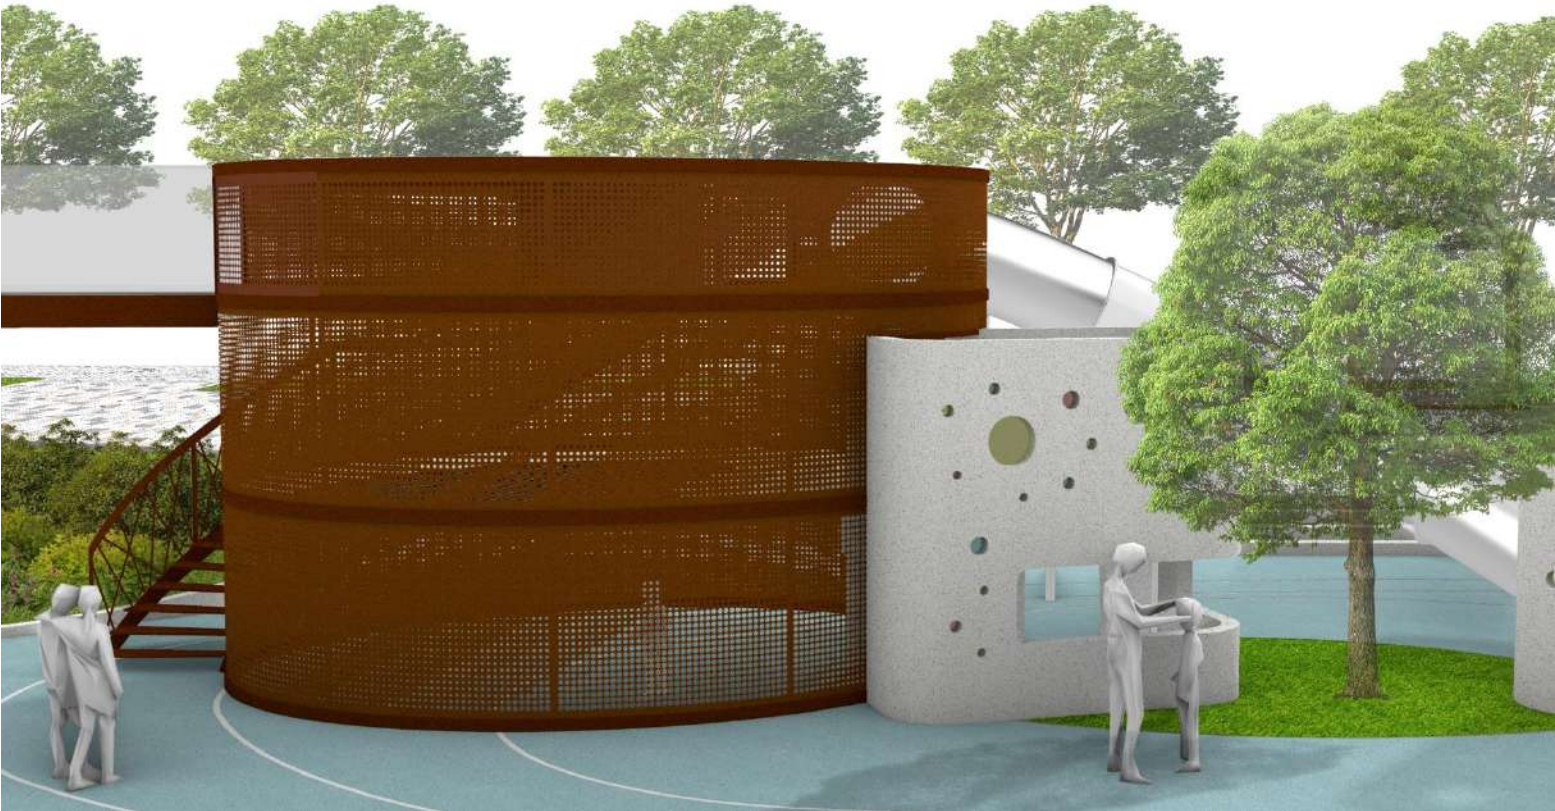

WAVE 在城市中穿梭

Proposal
Performance Zone and Viewing Zone

Overview of Performance Zone and Viewing Zone

Proposal Performance Zone and Viewing Zone

Barrier-Free Access to Roof Viewing Deck from GreenWay

Open Theatre

Sectional Perspective A - A'

Section A - A'

Sections

Toilet Block Layout Plan

SECTION D - D'

AIR 在百衣間嬉戲

Play Value Inclusive Play Equipment Matrix

	BASIC RECESSED JETS	INTERACTIVE RAISED WATER CHANNEL/TABLE	SHALLOW POOL	LANDFORM PLAY	CLIMBING \ ENCLOSURE TOWER	CRAWLING MAZE
						
USER AGE GROUP	ALL AGE	5-13 YRS	ALL AGE	ALL AGE	5-13 YRS	2-5 YRS
PHYSICAL EXPERIENCE	-SENSE OF TOUCH - SENSE OF HEARING	- SENSE OF TOUCH - SENSE OF HEARING - EYE HAND COORDINATION	SENSE OF TOUCH	EXPLORE NATURAL MATERIAL	-BALANCE TRAINING - SENSE OF HEIGHT -SENSE OF ADVENTURE -SENSE OF SPACE	-SENSE OF TOUCH -HIDE AND SEEK
MENTAL EXPERIENCE	CURIOSITY	- THINK/PONDER - PROBLEM SOLVING	EXPLORE/ EXPERIENCE	CREATIVITY	- EXCITEMENT - RISK MANAGEMENT	- EXCITEMENT - ACHIEVEMENT
ACCESSIBILITY HANDCAP / INCLUSIVE	YES	YES	YES	YES	NO	YES
REFERENCE IMAGE						

Proposal
Amusement Zone

Overview of Amusement Zone

Tower Playscape

Wall Playscape and Landform Play

Inclusive Play Elements

Proposal
Tower Playscape

Original Proposal

Alternative Proposal

Original Proposal

Alternative Proposal

WATER 在海港裡遊走

Proposal
Refreshment Zone and Wellness Zone

Refreshment Zone – Water Feature and Sun Shelter

Water Feature Transformation – Dry Condition

Wellness Zone – Fitness Lawn