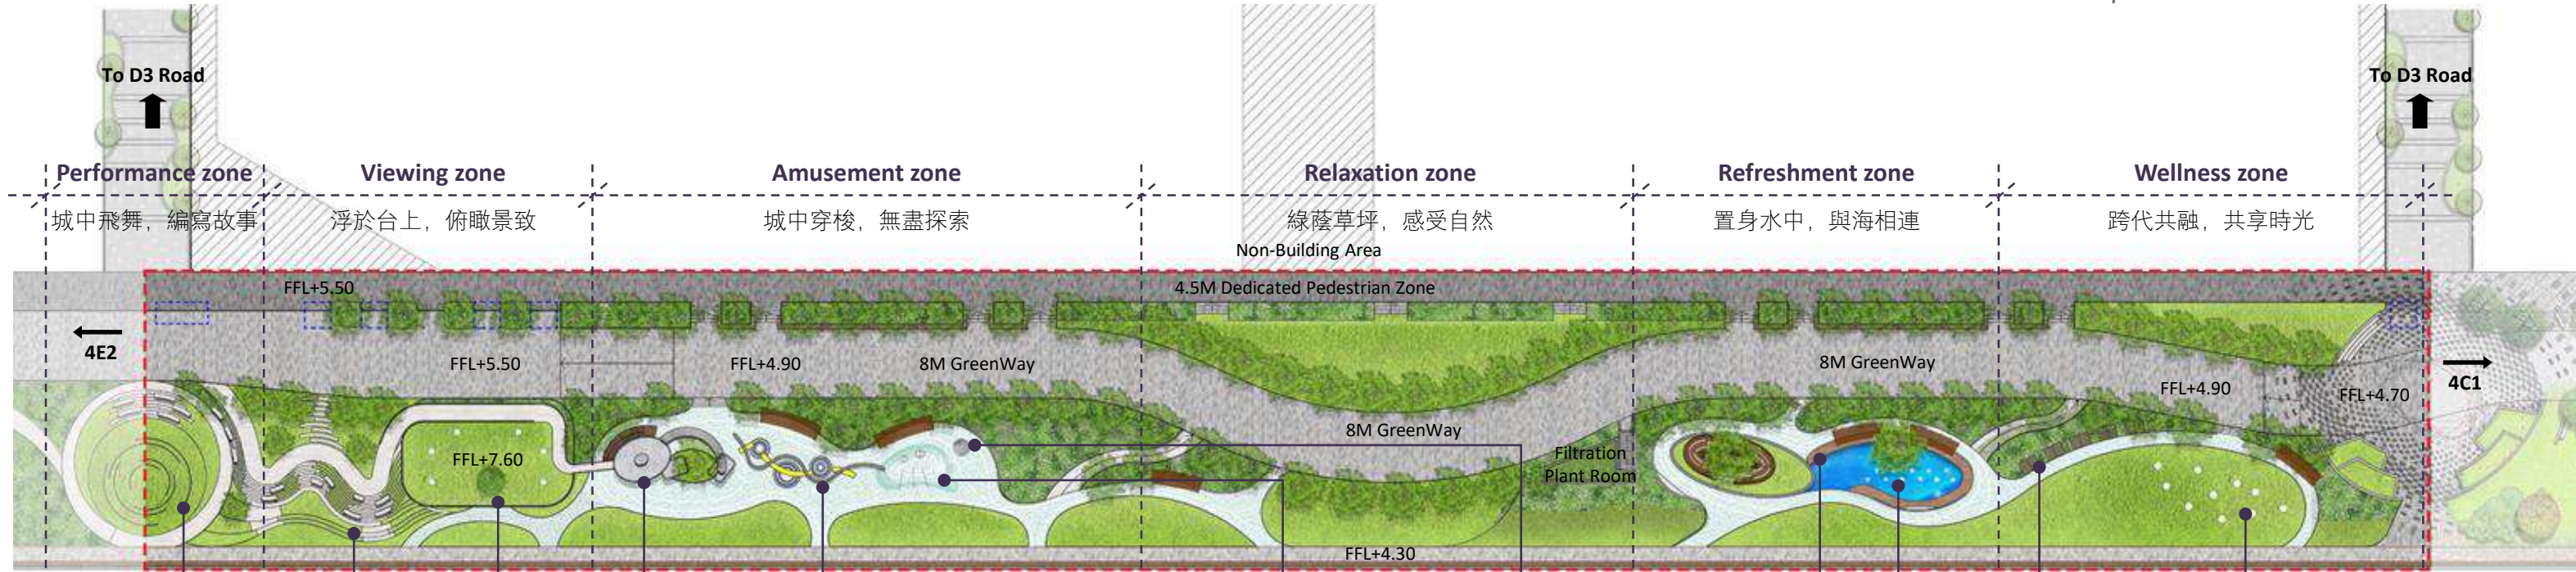

Proposal Layout of 4A2

WAVE
在城市中穿梭

AIR
在百衣間嬉戲

WATER
在海港裡遊走

EARTH
在大地上奔跑

Wave Theatre

Wave Plaza

The Tower

The Curtain

The Mound

The Island

The Green Carpet

The Lawn

Outdoor Theatre Open Plaza Toilet Block & Roof Viewing Deck Tower Playscape (5-12 years old) Building Playscape (2-5 years old) Playscape (2-5 years old) Playscape (Inclusive play) Water Feature Water Feature Landform Seating Feature Seating

Dedicated Pedestrian Zone and GreenWay

Dedicated pedestrian Zone (4.5M) combined with Greenway (8M) Structural trees required along DPZ to be placed between DPZ and Greenway also as demarcation

Greening Ratio: 40% minimum

WAVE 在城市中穿梭

Proposal
Performance Zone and Viewing Zone

Overview of Performance Zone and Viewing Zone

Proposal Performance Zone and Viewing Zone

Barrier-Free Access to Roof Viewing Deck from GreenWay

Open Theatre