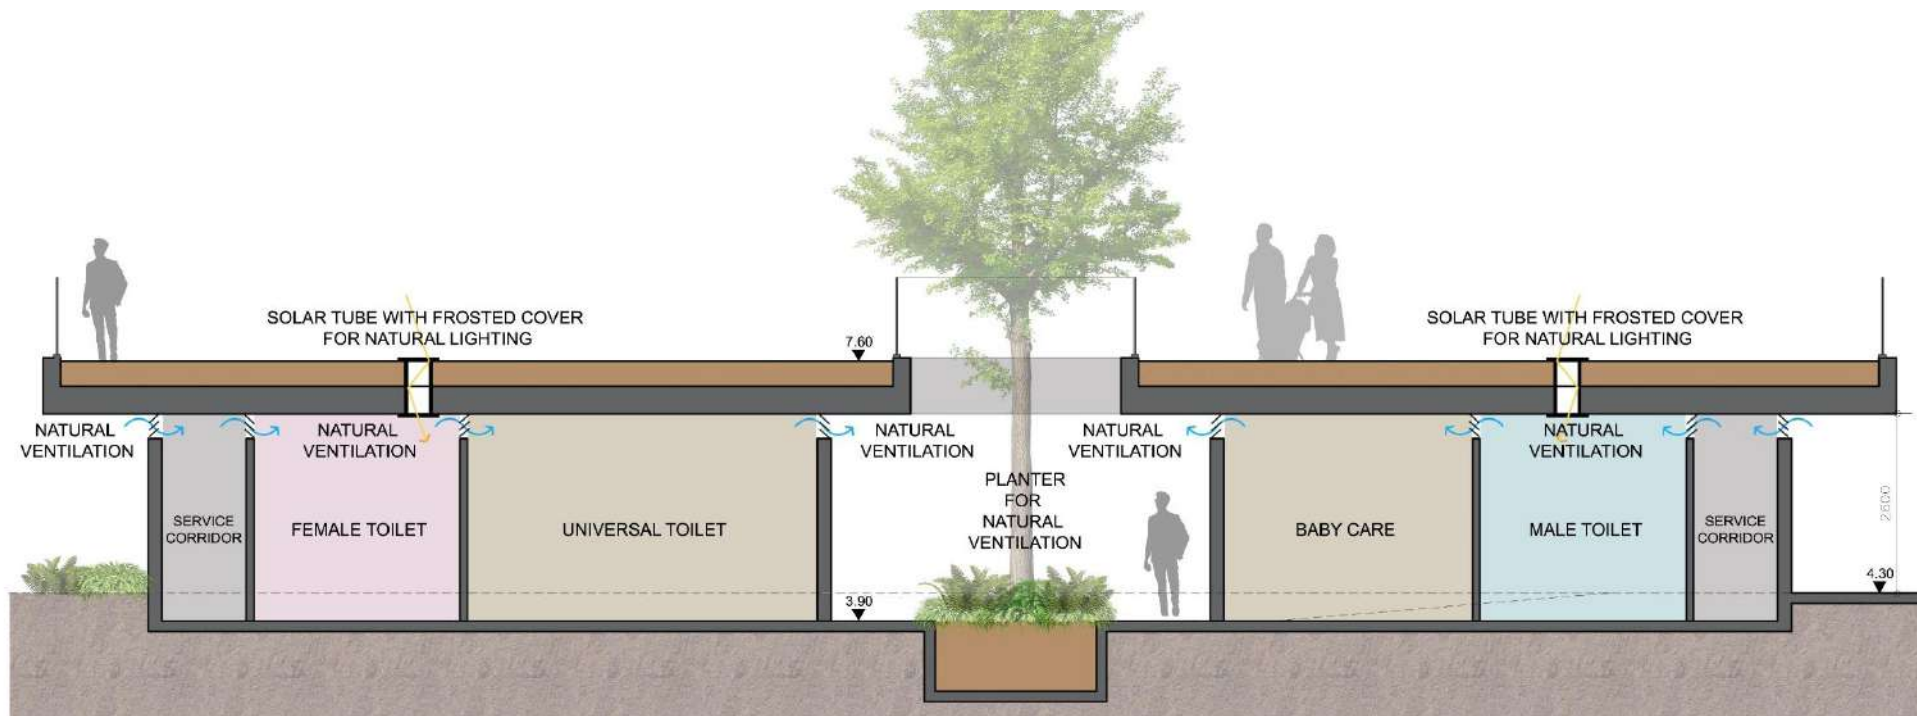

WAVE 在城市中穿梭

Proposal
Performance Zone and Viewing Zone

Overview of Performance Zone and Viewing Zone

Proposal Performance Zone and Viewing Zone

Barrier-Free Access to Roof Viewing Deck from GreenWay

Open Theatre

Sectional Perspective A - A'

Section A - A'

Sections

Toilet Block Layout Plan

SECTION D - D'

AIR 在百衣間嬉戲

Play Value Inclusive Play Equipment Matrix

	BASIC RECESSED JETS	INTERACTIVE RAISED WATER CHANNEL/TABLE	SHALLOW POOL	LANDFORM PLAY	CLIMBING \ ENCLOSURE TOWER	CRAWLING MAZE
						
USER AGE GROUP	ALL AGE	5-13 YRS	ALL AGE	ALL AGE	5-13 YRS	2-5 YRS
PHYSICAL EXPERIENCE	-SENSE OF TOUCH - SENSE OF HEARING	- SENSE OF TOUCH - SENSE OF HEARING - EYE HAND COORDINATION	SENSE OF TOUCH	EXPLORE NATURAL MATERIAL	-BALANCE TRAINING - SENSE OF HEIGHT -SENSE OF ADVENTURE -SENSE OF SPACE	-SENSE OF TOUCH -HIDE AND SEEK
MENTAL EXPERIENCE	CURIOSITY	- THINK/PONDER - PROBLEM SOLVING	EXPLORE/ EXPERIENCE	CREATIVITY	- EXCITEMENT - RISK MANAGEMENT	- EXCITEMENT - ACHIEVEMENT
ACCESSIBILITY HANDCAP / INCLUSIVE	YES	YES	YES	YES	NO	YES
REFERENCE IMAGE						

Proposal
Amusement Zone

Overview of Amusement Zone

Tower Playscape

Wall Playscape and Landform Play

Inclusive Play Elements

Proposal
Tower Playscape

Original Proposal

Alternative Proposal

Original Proposal

Alternative Proposal

WATER 在海港裡遊走

Proposal
Refreshment Zone and Wellness Zone

Refreshment Zone – Water Feature and Sun Shelter

Water Feature Transformation – Dry Condition

Wellness Zone – Fitness Lawn