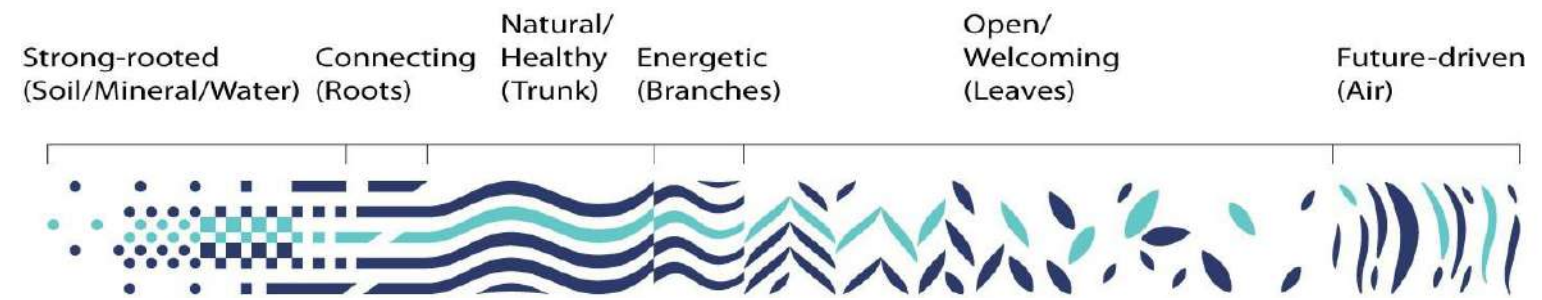

• RETREAT

• BLUE & GREEN

• FENCE FREE APPROACH

Control Parameters for POSPD

Coherent design features and branding

Lighting

Soft Landscape

Public Creatives