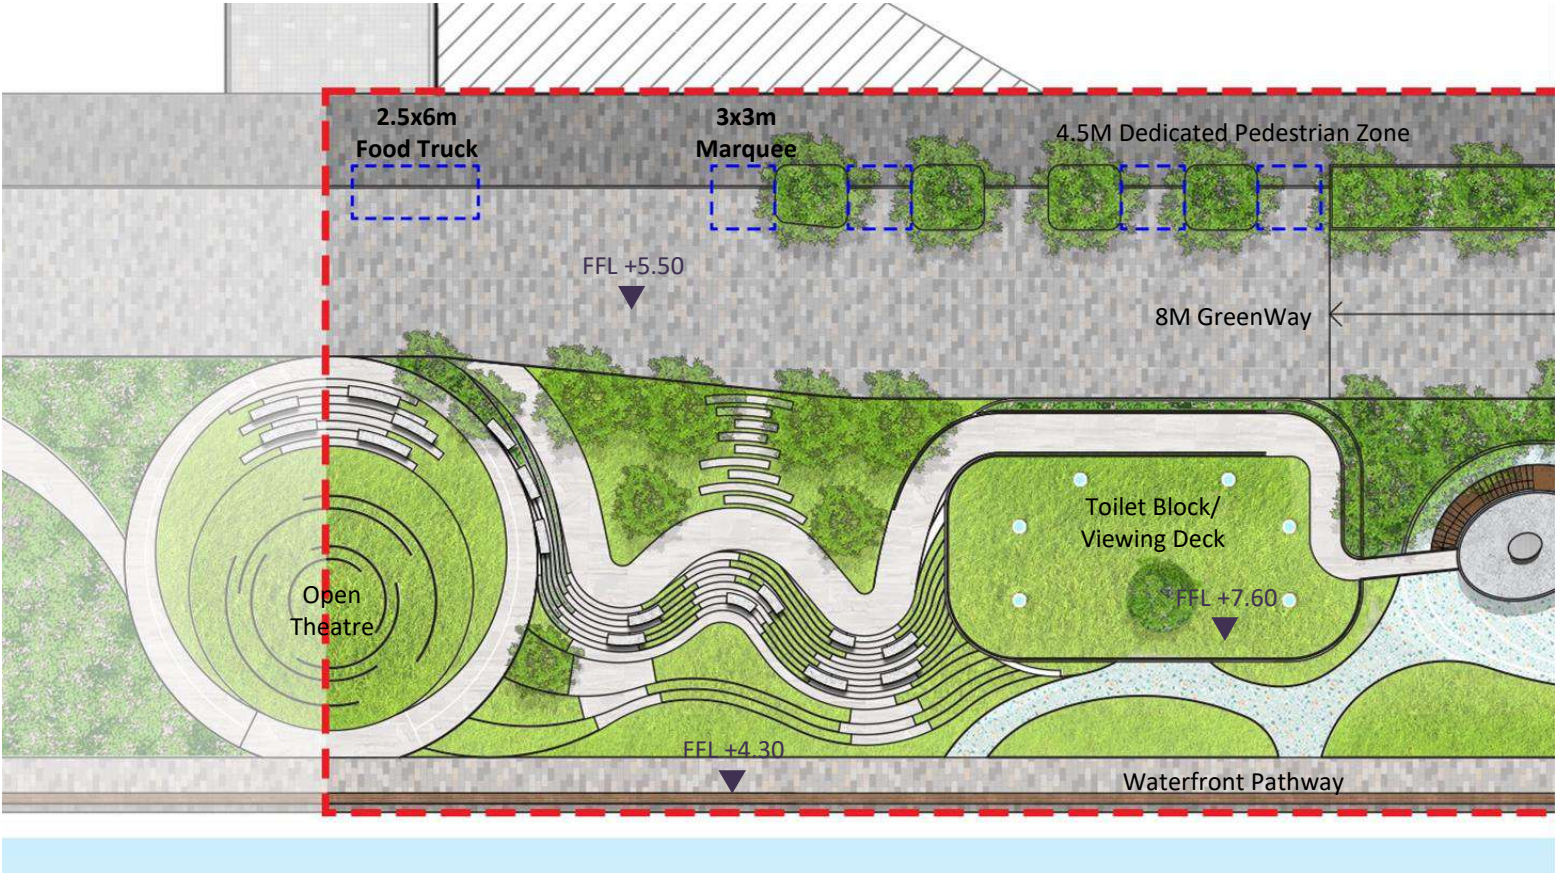

Proposal
Amusement Zone

Overview of Amusement Zone

Tower Playscape

Wall Playscape and Landform Play

Inclusive Play Elements

Proposal
Tower Playscape

Original Proposal

Alternative Proposal

Original Proposal

Alternative Proposal

WATER 在海港裡遊走

Proposal
Refreshment Zone and Wellness Zone

Refreshment Zone – Water Feature and Sun Shelter

Water Feature Transformation – Dry Condition

Wellness Zone – Fitness Lawn

Feature Seating

Water Feature

Sustainable Features and STEAM Education

Solar Tube

Zero Irrigation System

Playscape Features – STEAM Education

Retail and Possible Location for Temporary / Ad-hoc Event

*Remarks: Infrastructural provisions such as power supply and water points will be allowed at possible locations for temporary / ad-hoc set-up

Possible Location for Temporary / Ad-hoc Event

Retail and GreenWay

Retail and DPZ

Fence Free Approach and Feature Seating

Fence Free Approach

Sun Shelter

Wavy Plaza

Rain Shelter