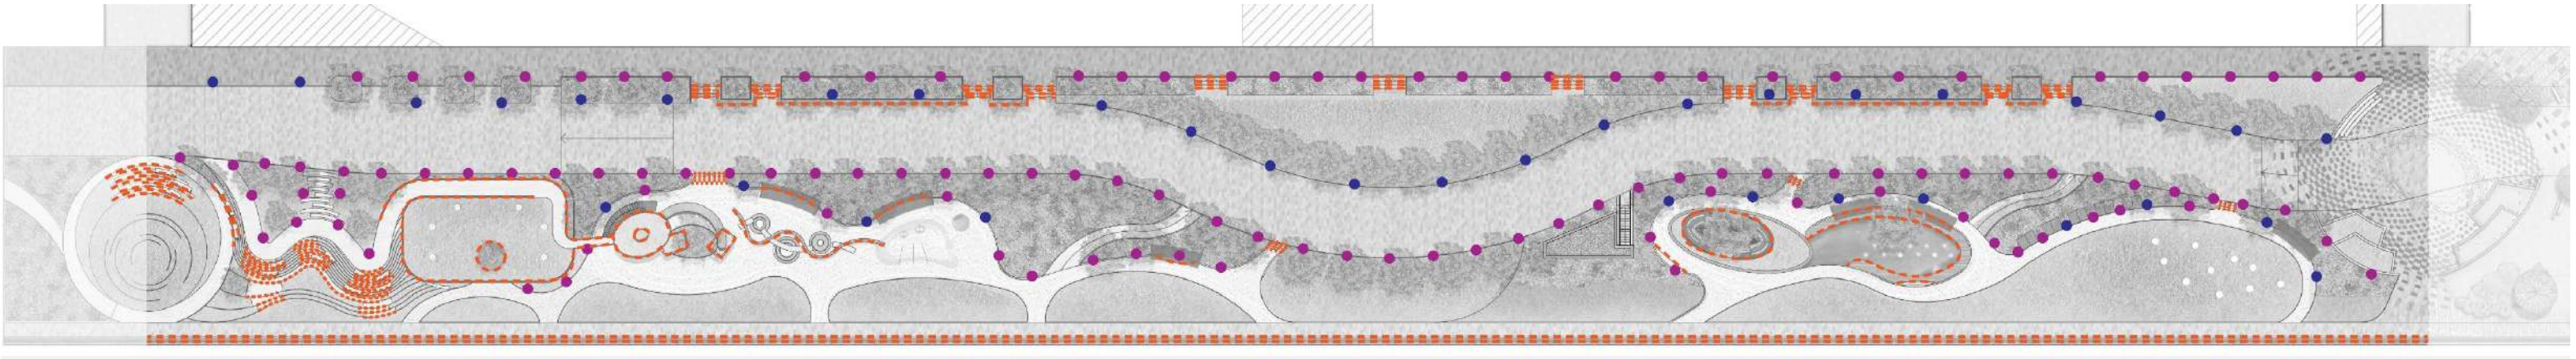

Lighting Design

--- Concealed LED Light Strip