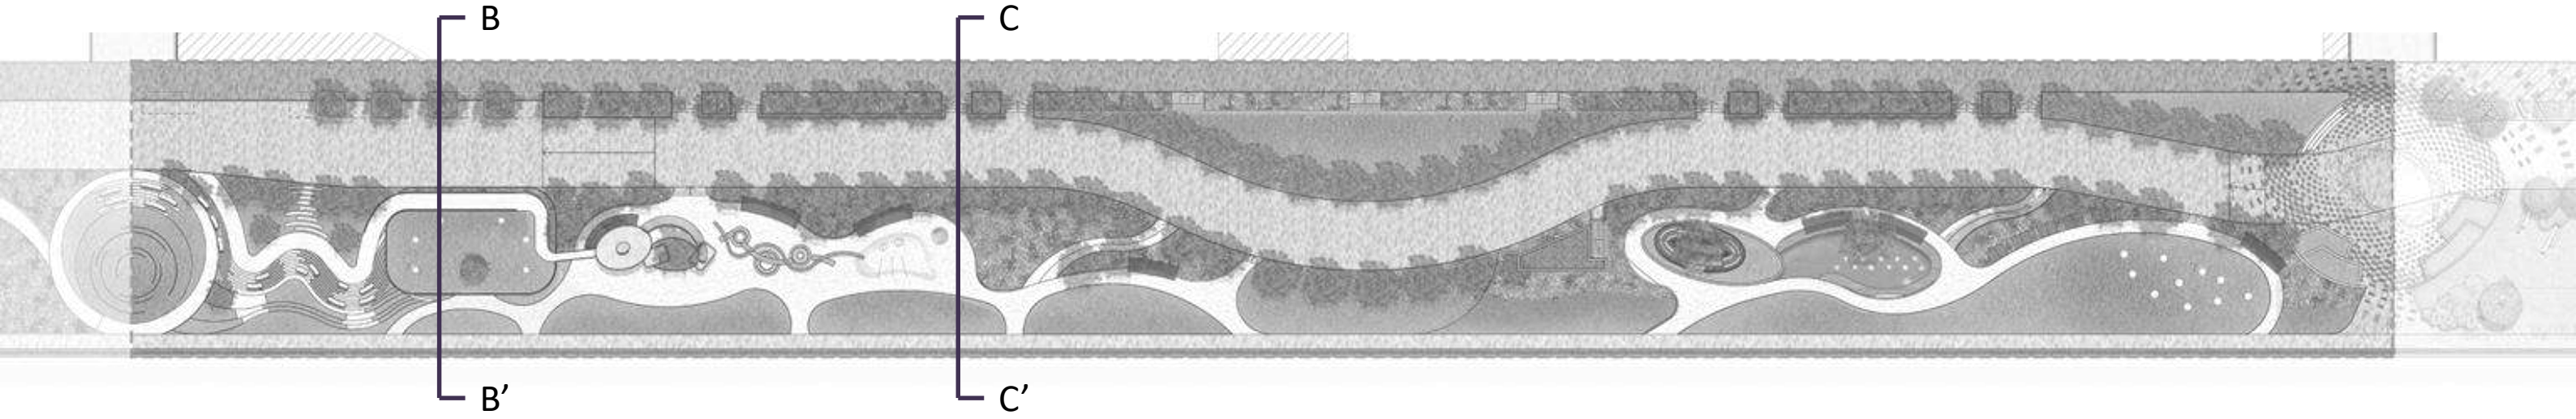

WAVE 在城市中穿梭

Proposal
Performance Zone and Viewing Zone

Overview of Performance Zone and Viewing Zone

Proposal Performance Zone and Viewing Zone

Barrier-Free Access to Roof Viewing Deck from GreenWay

Open Theatre

Sectional Perspective A - A'

Section A - A'

Sections

Toilet Block Layout Plan

SECTION D - D'

AIR 在百衣間嬉戲

Play Value Inclusive Play Equipment Matrix

	BASIC RECESSED JETS	INTERACTIVE RAISED WATER CHANNEL/TABLE	SHALLOW POOL	LANDFORM PLAY	CLIMBING \ ENCLOSURE TOWER	CRAWLING MAZE
						
USER AGE GROUP	ALL AGE	5-13 YRS	ALL AGE	ALL AGE	5-13 YRS	2-5 YRS
PHYSICAL EXPERIENCE	-SENSE OF TOUCH - SENSE OF HEARING	- SENSE OF TOUCH - SENSE OF HEARING - EYE HAND COORDINATION	SENSE OF TOUCH	EXPLORE NATURAL MATERIAL	-BALANCE TRAINING - SENSE OF HEIGHT -SENSE OF ADVENTURE -SENSE OF SPACE	-SENSE OF TOUCH -HIDE AND SEEK
MENTAL EXPERIENCE	CURIOSITY	- THINK/PONDER - PROBLEM SOLVING	EXPLORE/ EXPERIENCE	CREATIVITY	- EXCITEMENT - RISK MANAGEMENT	- EXCITEMENT - ACHIEVEMENT
ACCESSIBILITY HANDCAP / INCLUSIVE	YES	YES	YES	YES	NO	YES
REFERENCE IMAGE						