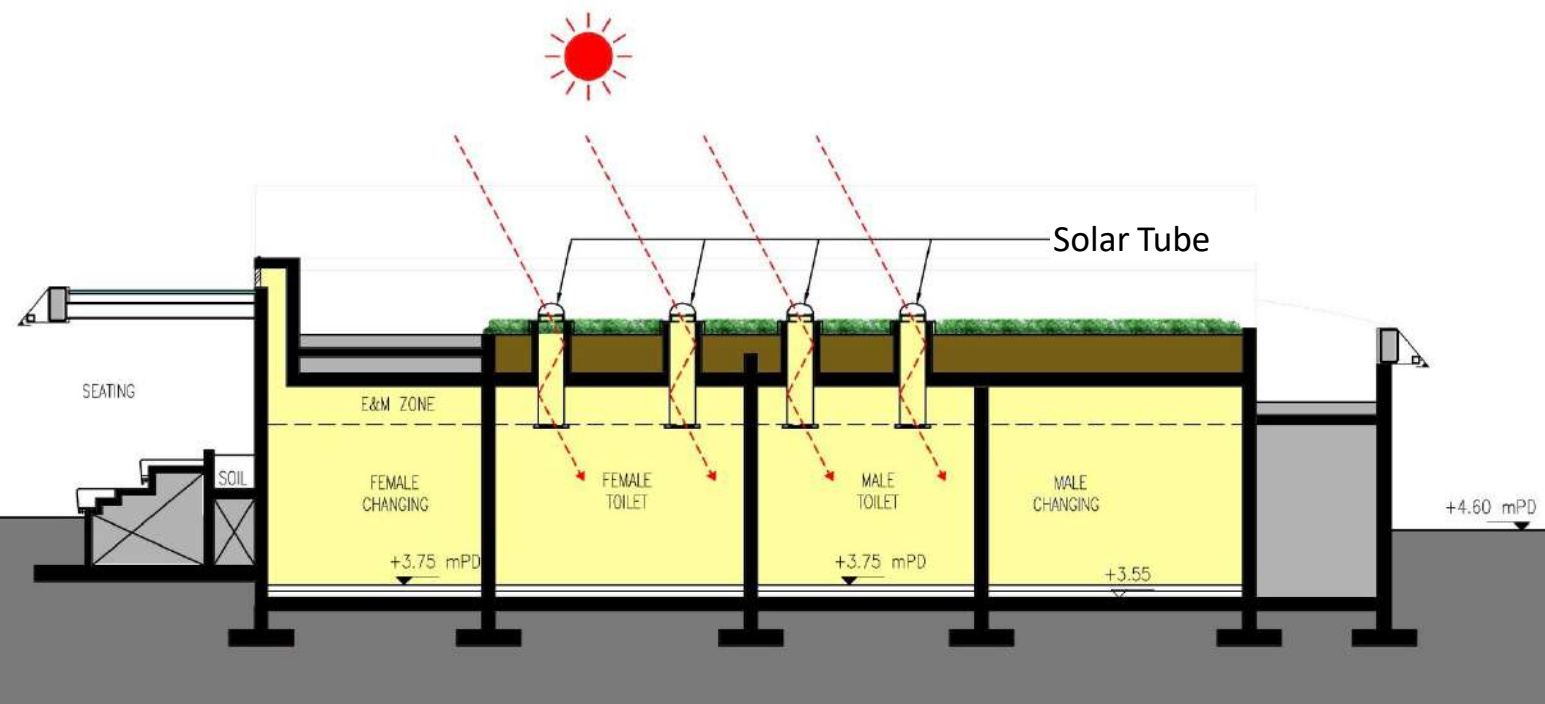

Original Proposal

Alternative Proposal

WATER 在海港裡遊走

Proposal
Refreshment Zone and Wellness Zone

Refreshment Zone – Water Feature and Sun Shelter

Water Feature Transformation – Dry Condition

Wellness Zone – Fitness Lawn

Feature Seating

Water Feature

Sustainable Features and STEAM Education

Solar Tube

Zero Irrigation System

Playscape Features – STEAM Education

Retail and Possible Location for Temporary / Ad-hoc Event

*Remarks: Infrastructural provisions such as power supply and water points will be allowed at possible locations for temporary / ad-hoc set-up