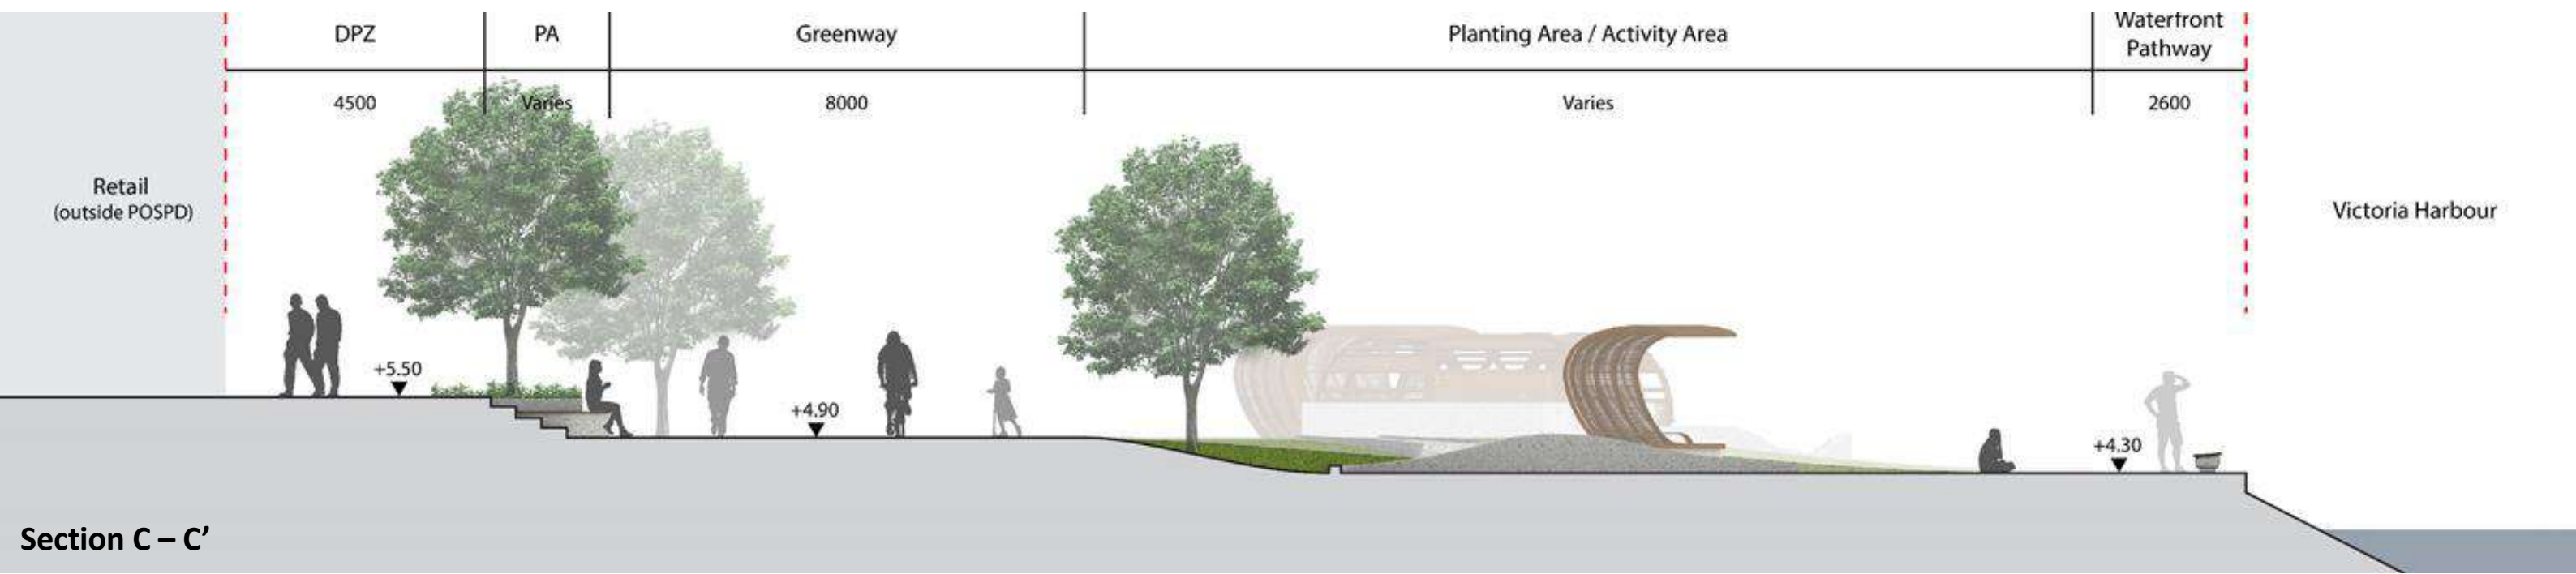

WAVE 在城市中穿梭

Proposal
Performance Zone and Viewing Zone

Overview of Performance Zone and Viewing Zone

Proposal Performance Zone and Viewing Zone

Barrier-Free Access to Roof Viewing Deck from GreenWay

Open Theatre

Sectional Perspective A - A'

Section A - A'

Sections

Toilet Block Layout Plan

SECTION D - D'

AIR 在百衣間嬉戲

Play Value Inclusive Play Equipment Matrix

	BASIC RECESSED JETS	INTERACTIVE RAISED WATER CHANNEL/TABLE	SHALLOW POOL	LANDFORM PLAY	CLIMBING \ ENCLOSURE TOWER	CRAWLING MAZE
						
USER AGE GROUP	ALL AGE	5-13 YRS	ALL AGE	ALL AGE	5-13 YRS	2-5 YRS
PHYSICAL EXPERIENCE	-SENSE OF TOUCH - SENSE OF HEARING	- SENSE OF TOUCH - SENSE OF HEARING - EYE HAND COORDINATION	SENSE OF TOUCH	EXPLORE NATURAL MATERIAL	-BALANCE TRAINING - SENSE OF HEIGHT -SENSE OF ADVENTURE -SENSE OF SPACE	-SENSE OF TOUCH -HIDE AND SEEK
MENTAL EXPERIENCE	CURIOSITY	- THINK/PONDER - PROBLEM SOLVING	EXPLORE/ EXPERIENCE	CREATIVITY	- EXCITEMENT - RISK MANAGEMENT	- EXCITEMENT - ACHIEVEMENT
ACCESSIBILITY HANDCAP / INCLUSIVE	YES	YES	YES	YES	NO	YES
REFERENCE IMAGE						