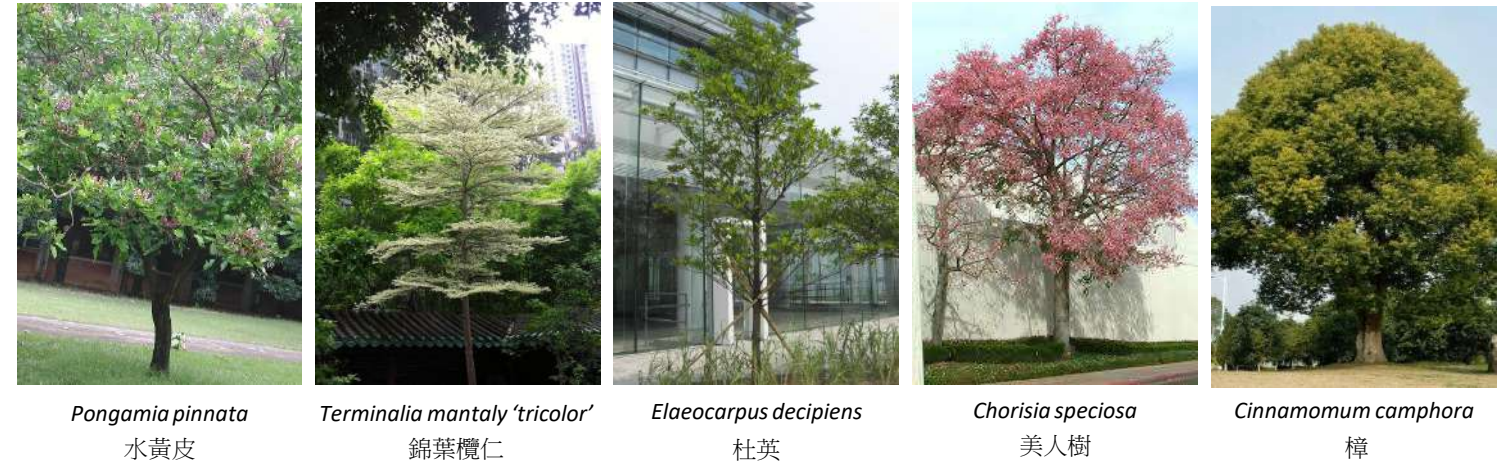

• RETREAT

• BLUE & GREEN

• FENCE FREE APPROACH

Control Parameters for POSPD

Coherent design features and branding

Lighting

Soft Landscape

Public Creatives