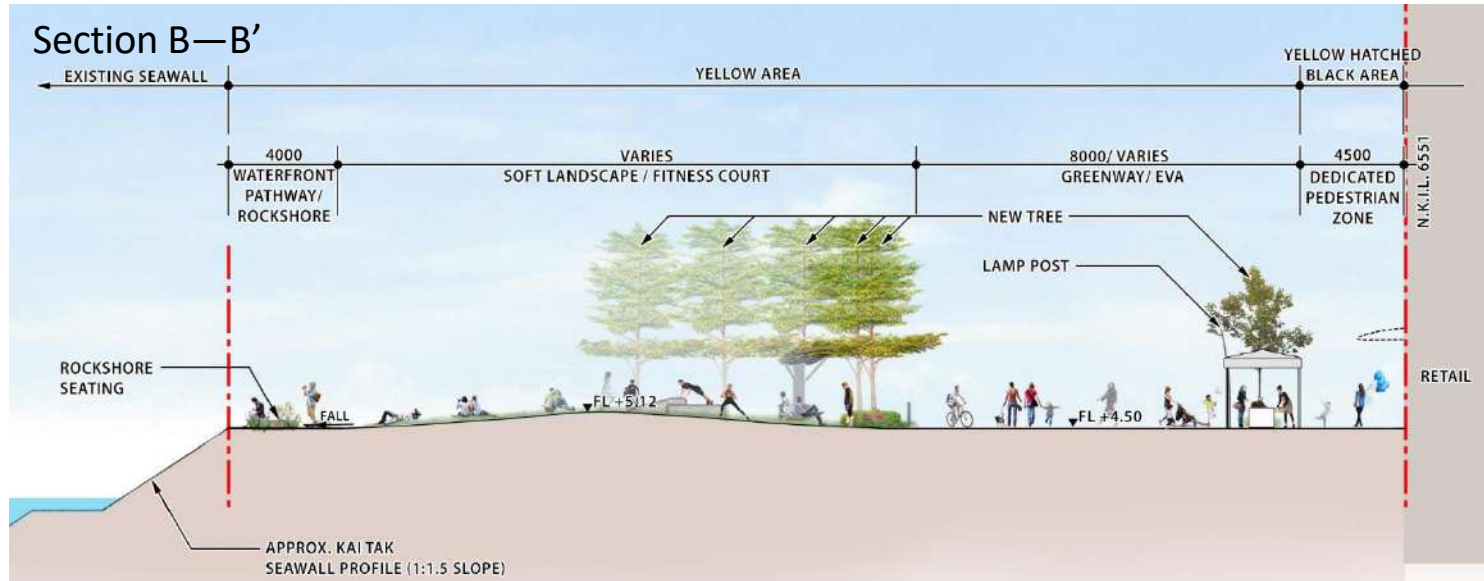

Paving

Dedicated Pedestrian Zone

Greenway

Waterfront Pathway

The "Aviation" Theme

Combined Layout of 4C1, 4C2 and 4C3 (discussed at KTTF meeting on 9 April 2020)

NODE OF PLAYSCAPE
PLAY FOR COLLECTIVE MEMORIES

The Curtain

The Mound

The Island

The Green Carpet

The Lawn

Outdoor Theatre Open Plaza Toilet Block & Roof Viewing Deck Tower Playscape (5-12 years old) Building Playscape (2-5 years old) Playscape (2-5 years old) Playscape (Inclusive play) Water Feature Water Feature Landform Seating Feature Seating