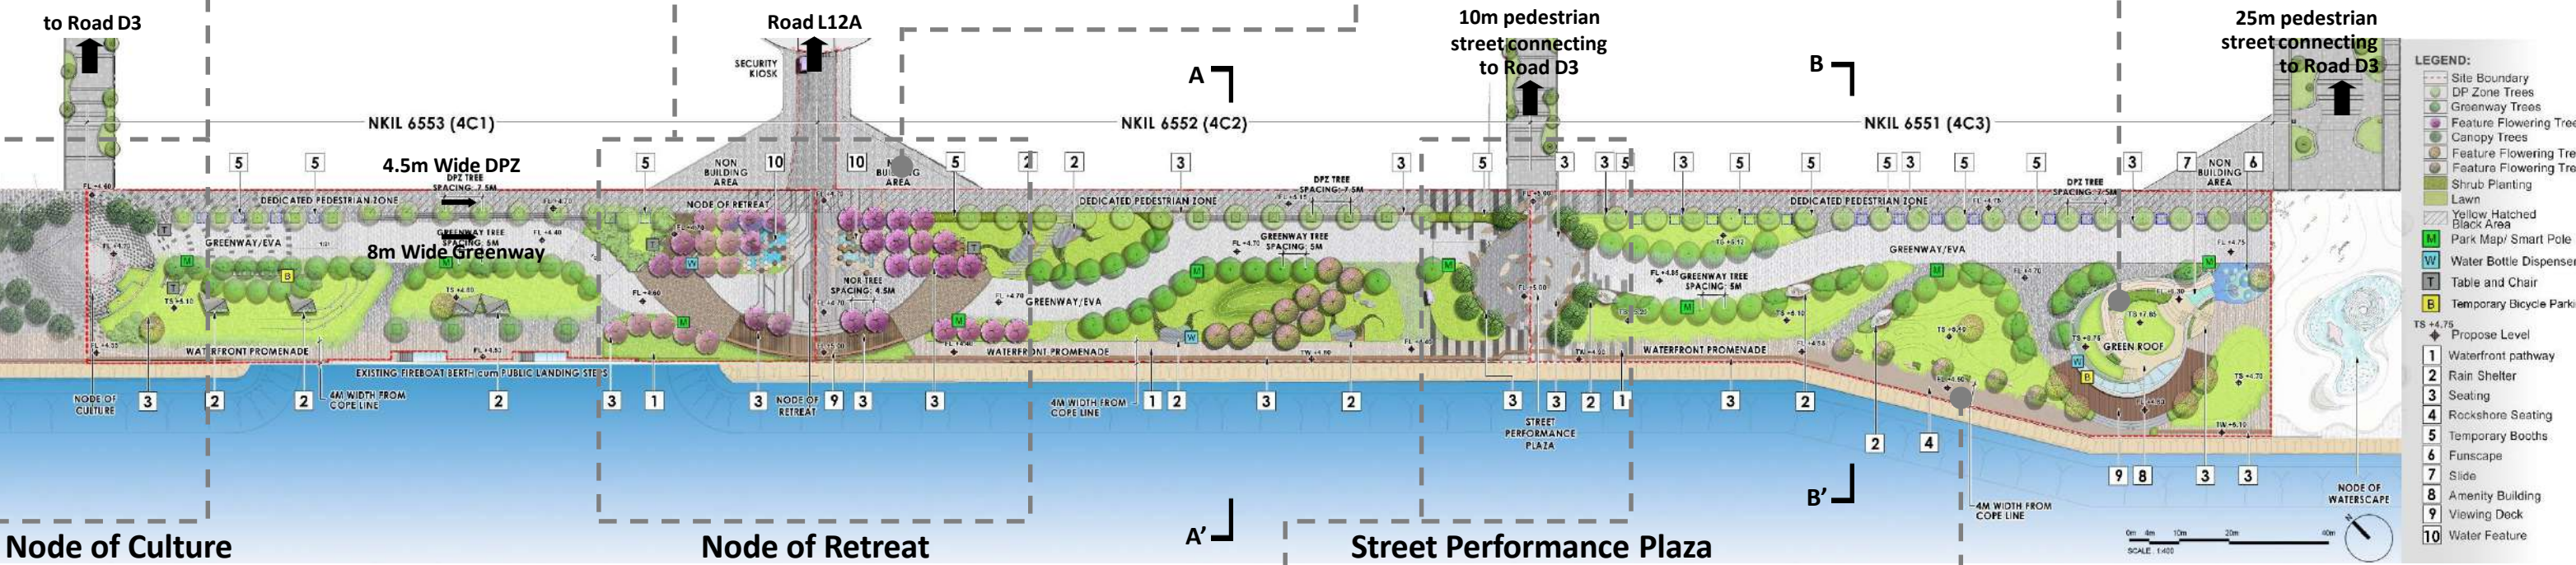

Control Parameters for POSPD

Zoning framework and design theme

• 8M-WIDE GREENWAY

CASCADE SEATING AT
• LOWER EMBANKMENT

• WATER SPORTS PLAZA

• RETAIL AT PROMENADE
FACING VICTORIA HARBOUR

• PLAYScape

• CULTURAL

Paving

Dedicated Pedestrian Zone

Greenway

Waterfront Pathway

The "Aviation" Theme

Combined Layout of 4C1, 4C2 and 4C3 (discussed at KTTF meeting on 9 April 2020)

NODE OF PLAYSCAPE
PLAY FOR COLLECTIVE MEMORIES

Proposal Layout of 4A2

WAVE
在城市中穿梭

AIR
在百衣間嬉戲

WATER
在海港裡遊走

EARTH
在大地上奔跑

Wave Theatre

Wave Plaza

The Tower

The Curtain

The Mound

The Island

The Green Carpet

The Lawn

Outdoor Theatre Open Plaza Toilet Block & Roof Viewing Deck Tower Playscape (5-12 years old) Building Playscape (2-5 years old) Playscape (2-5 years old) Playscape (Inclusive play) Water Feature Water Feature Landform Seating Feature Seating