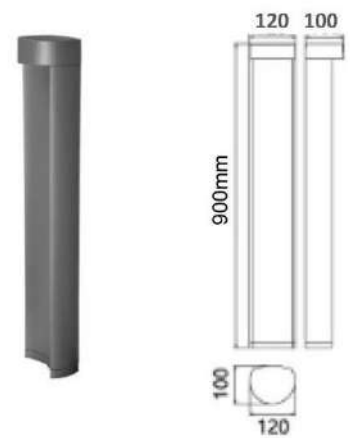

Lighting Design

• Bollard