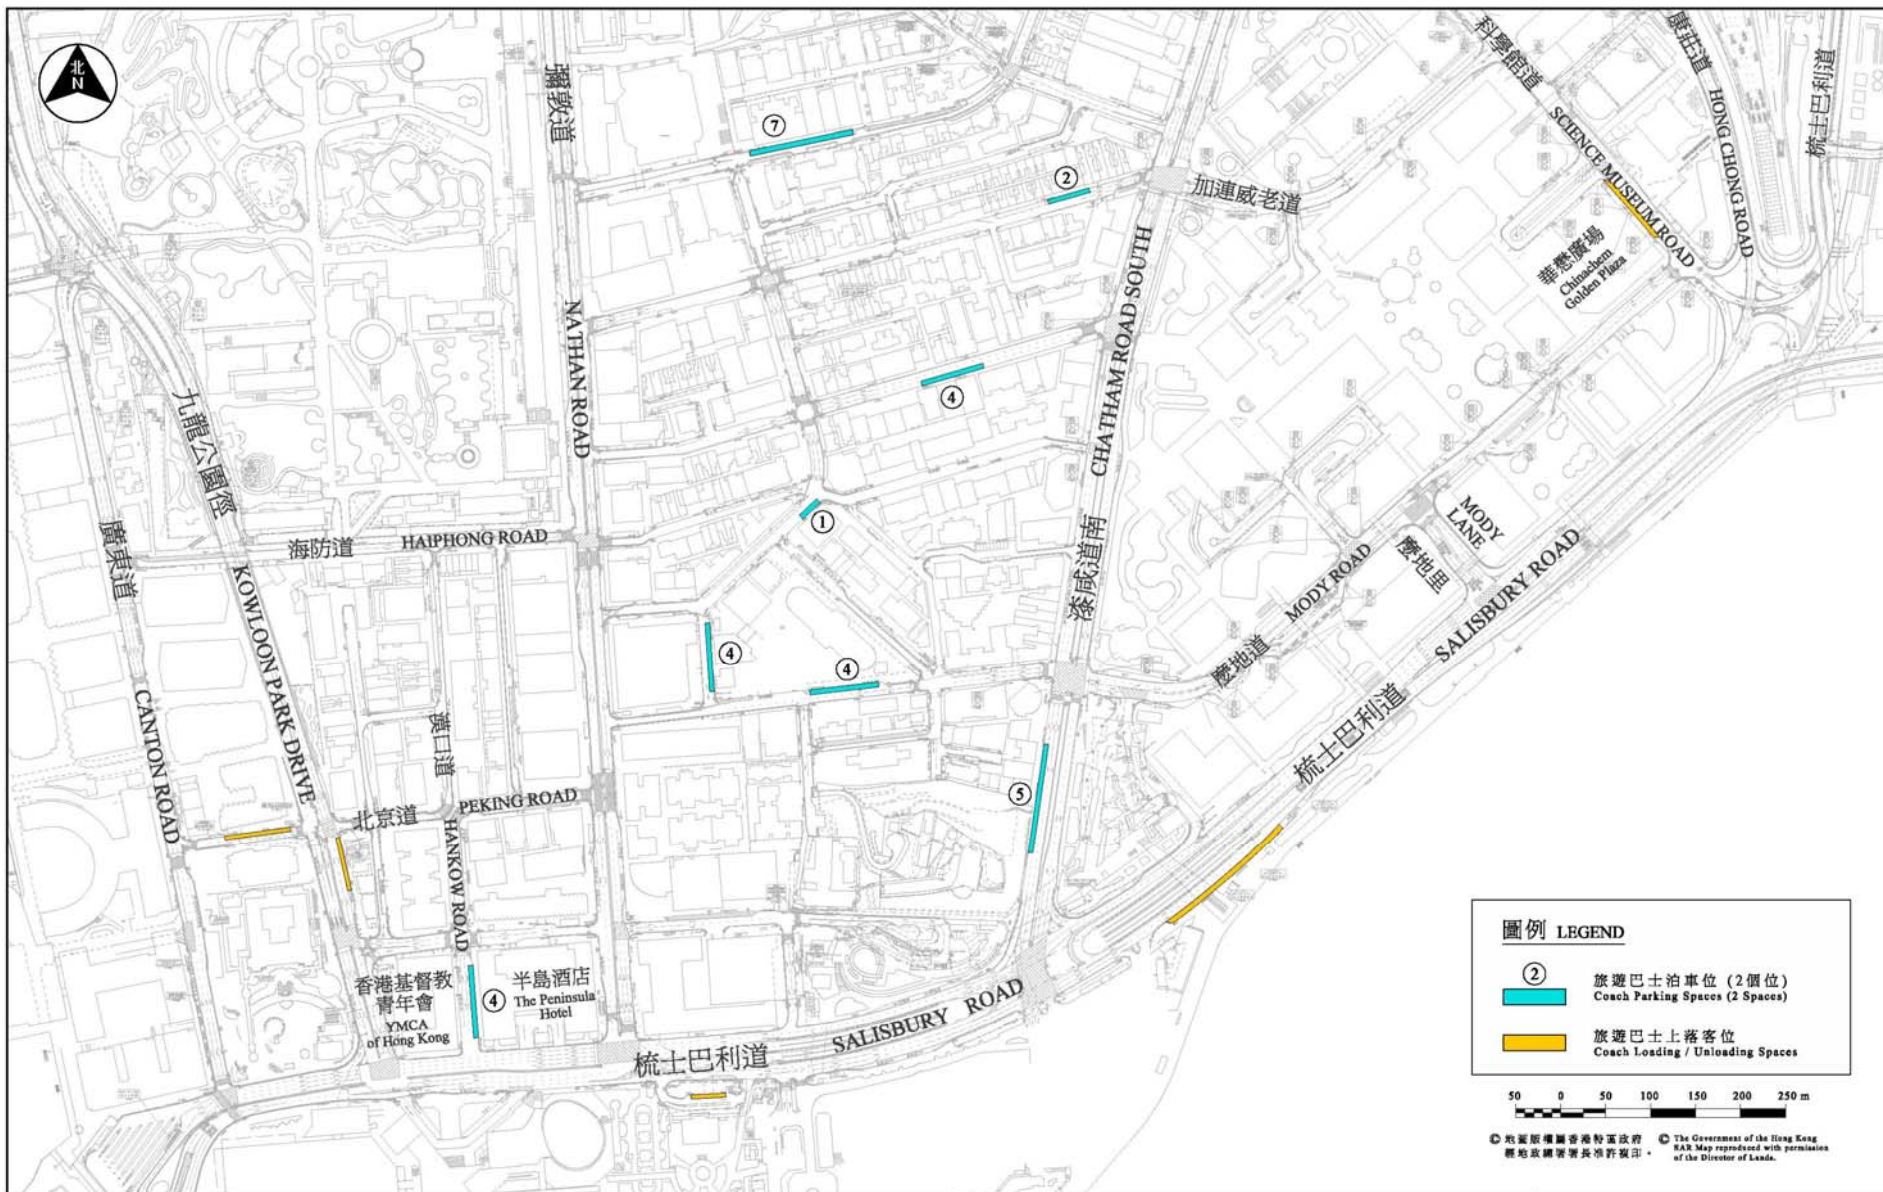

# Coach Parking Spaces in Districts near the Harbourfront

District	Off-Street			On-Street	
	Private Car Parks	Public Car Parks	Short Term Tenancy Sites	Metered Spaces	Total
Central and Western	1	0	5	0	6
Wan Chai	0	0	0	9	9
Eastern	9	10	28	6	53
Yau Tsim Mong	40	10	32	81	163
Kowloon City	0	1	783	16	800
Kwun Tong	9	0	66	10	85
<b>Total</b>	<b>59</b>	<b>21</b>	<b>914</b>	<b>122</b>	<b>1116</b>

# Coach Parking Spaces in Tsim Sha Tsui and Hung Hom

District	Off-Street			On-Street	
	Private Car Parks	Public Car Parks	Short Term Tenancy Sites	Metered Spaces	Total
Tsim Sha Tsui	0	30	9	44	83
Hung Hom	7	0	0	61	68
<b>Total</b>	<b>7</b>	<b>30</b>	<b>9</b>	<b>105</b>	<b>151</b>

尖沙咀近星光大道的旅遊巴士泊車位及上落客位  
Coach Parking and Loading / Unloading Spaces in Tsim Sha Tsui near Star Avenue

Salisbury Road

Hankow Road

Science Museum Road

Mody Road