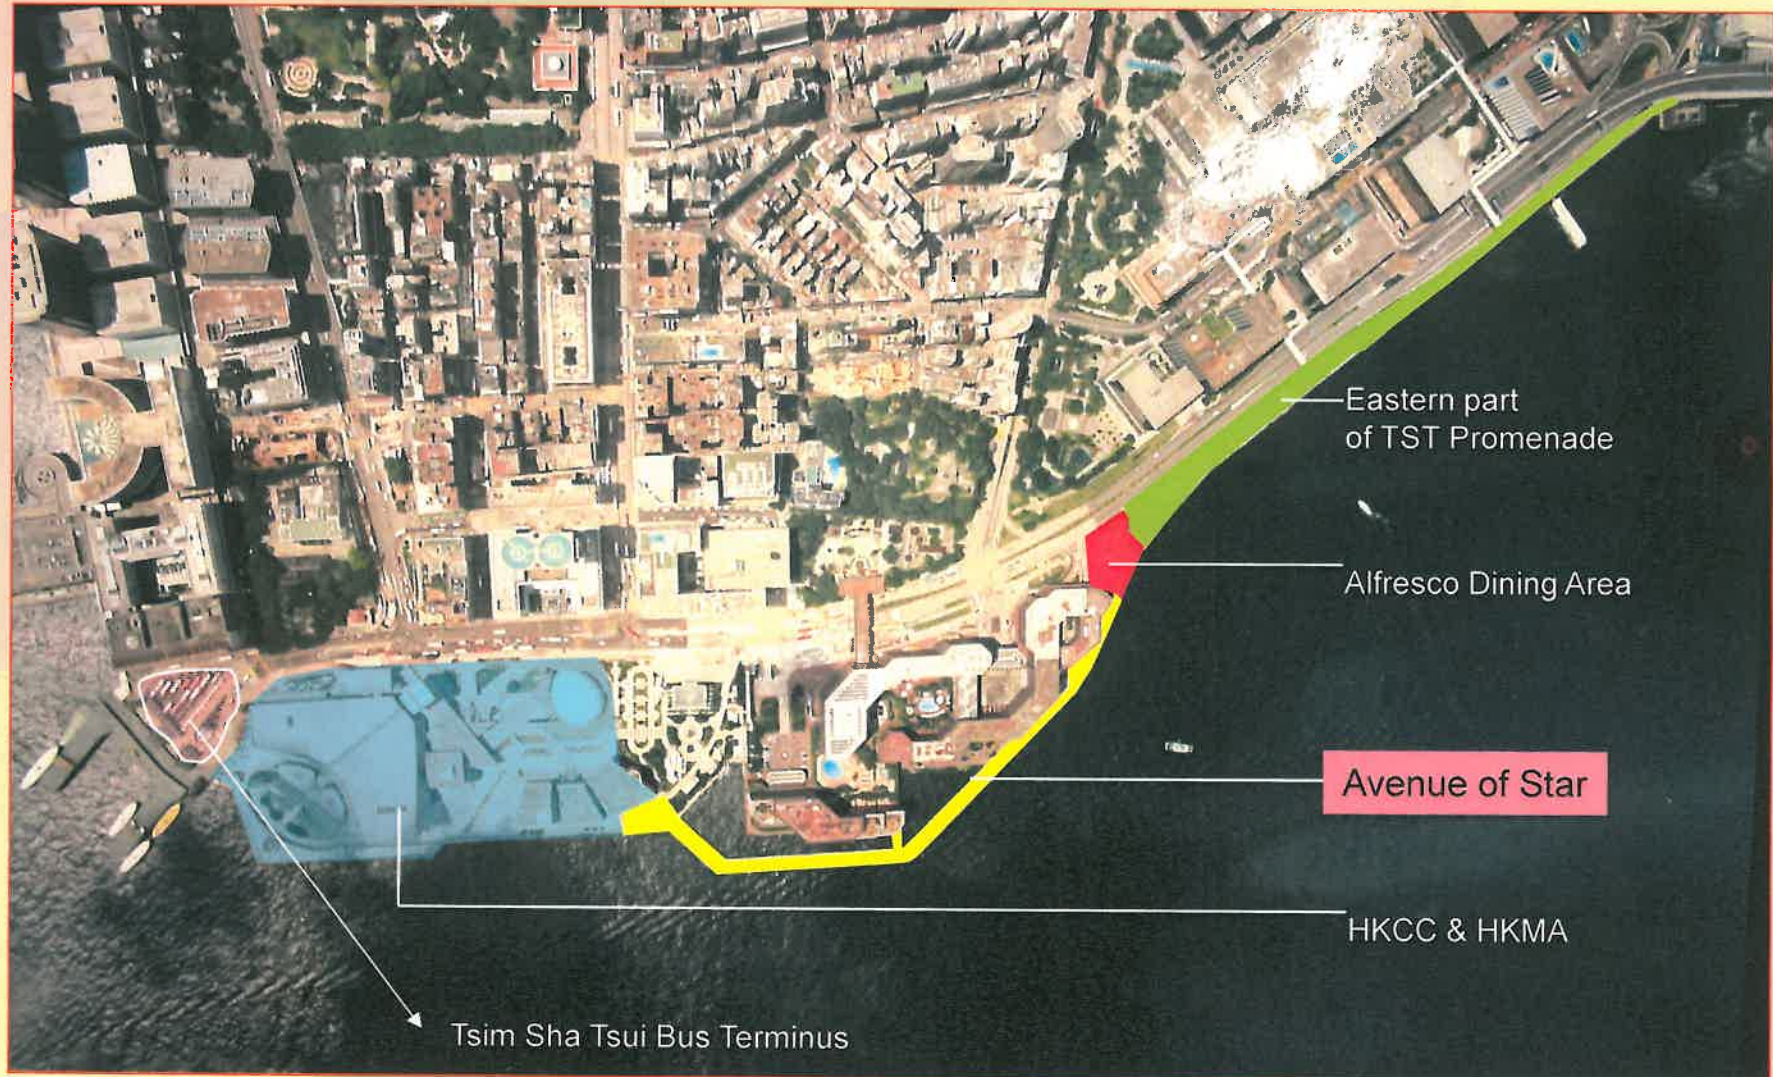

Management Mode of Avenue of Stars

Management Mode of Avenue of Stars

Location

Management Mode of Avenue of Stars

Background of AoS Project

- ✦ **AoS was initiated by Hong Kong Tourism Board (HKTB) to create a new icon attraction in Hong Kong in response to visitors' interest in Hong Kong movies, and also to recognize the contribution of the film industry to the tourism and economic development of Hong Kong.**

Management Mode of Avenue of Stars

Facilities in AoS

- ✦ AoS is a landmark paving feature along a central section of the promenade to showcase the history and stars of the Hong Kong movie industry. The facilities include:-
 - ❖ Star-shaped paving patterns at the entrance and along the promenade
 - ❖ Sculptures
 - ❖ Milestones portraying the local movie history
 - ❖ Floor plaques with handprints and autographs of movie stars and workers