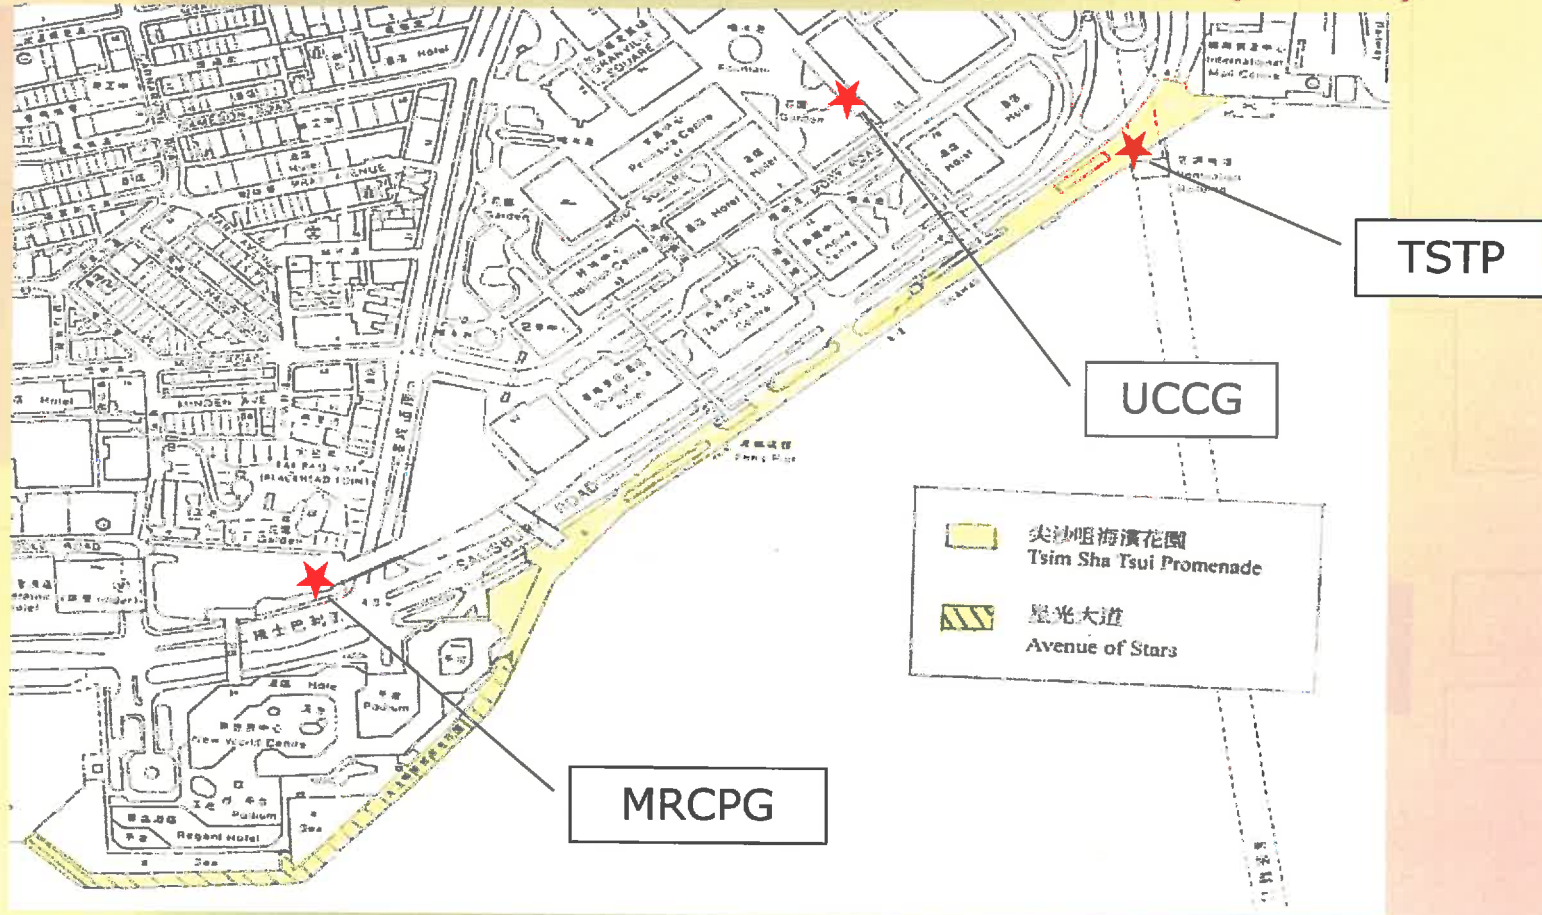

Management Mode of Avenue of Stars

Facilities in AoS

- ✦ AoS is a landmark paving feature along a central section of the promenade to showcase the history and stars of the Hong Kong movie industry. The facilities include:-
 - ❖ Star-shaped paving patterns at the entrance and along the promenade
 - ❖ Sculptures
 - ❖ Milestones portraying the local movie history
 - ❖ Floor plaques with handprints and autographs of movie stars and workers

Management Mode of Avenue of Stars

Proposed improvement works near AoS

- ✚ There are 230 seating spaces at AoS
- ✚ Additional Resting Facilities to be installed at TSTP

Management Mode of Avenue of Stars

Proposed improvement works near AoS

- ✦ Additional Directional Sign for Avenue of Stars at Tsim Sha Tsui Promenade (TSTP), Middle Road Children's Playground (MRCPG) and Urban Council Centenary Garden (UCCG).