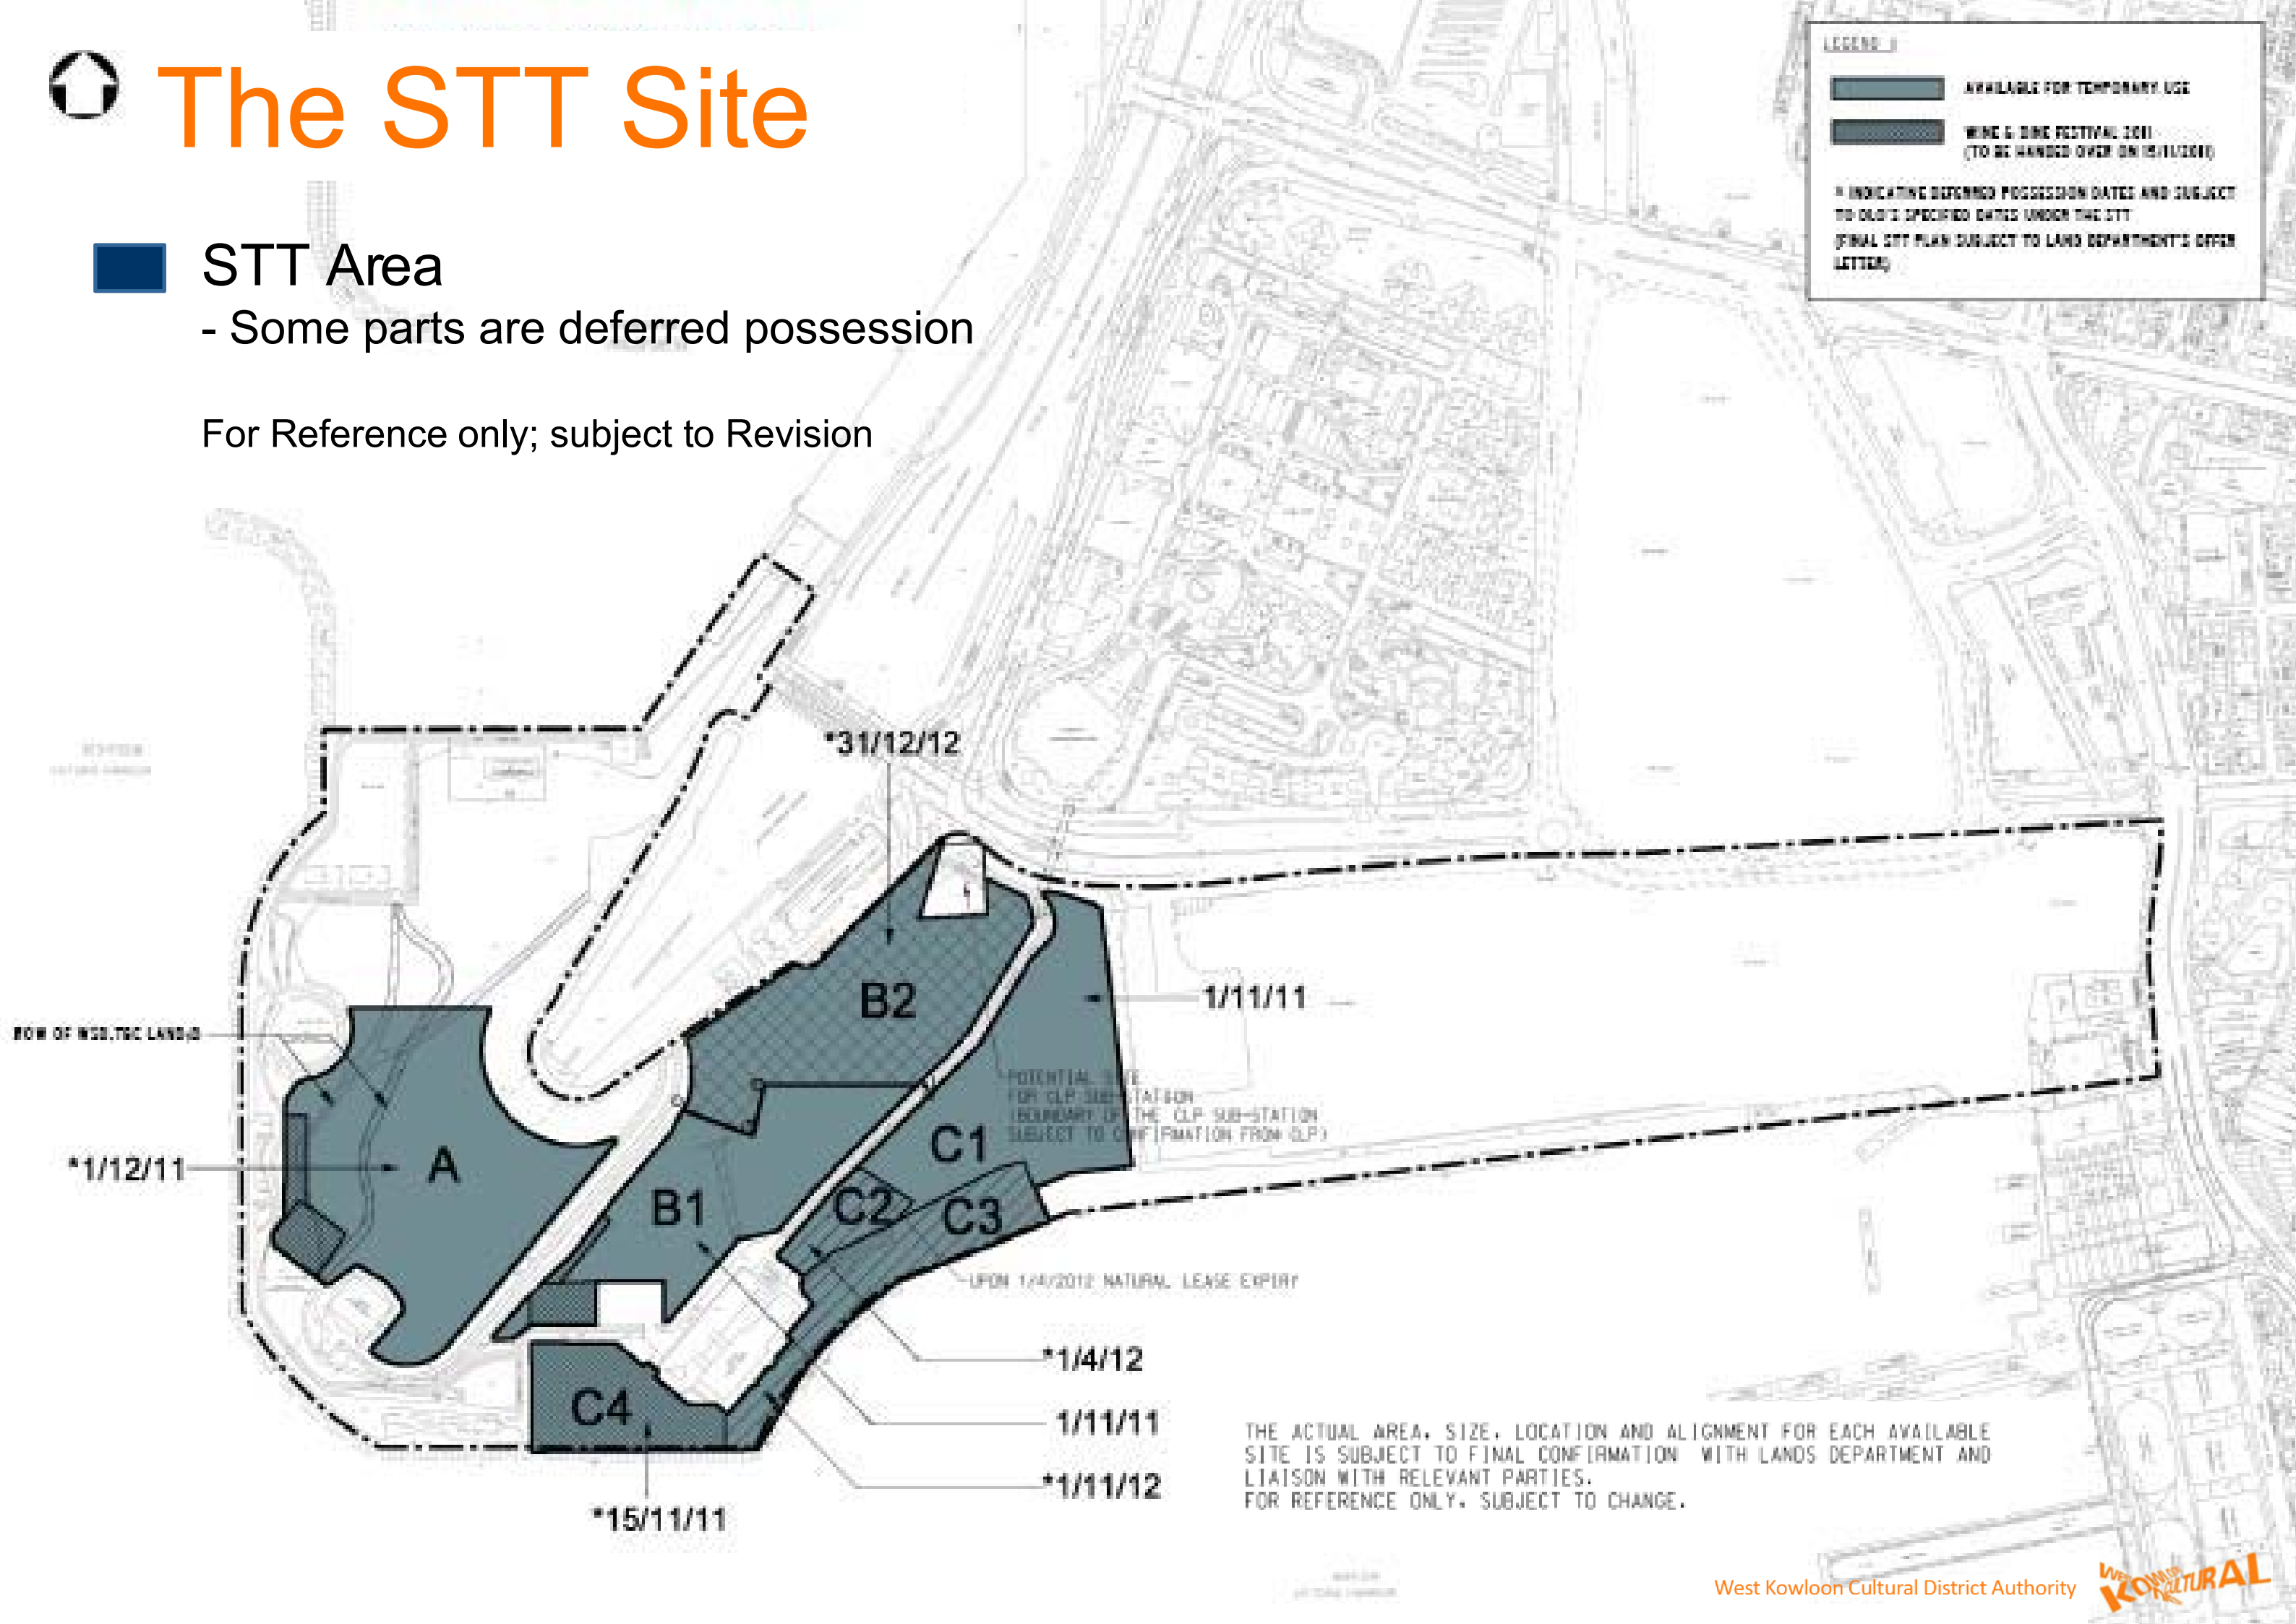

# TEMPORARY USE OF THE WEST KOWLOON CULTURAL DISTRICT

Task Force on Harbourfront Developments in Kowloon,  
Tsuen Wan and Kwai Tsing

19 Oct 2011

west  
Kowloon  
cultural district

- WKCDA has applied for a Short Term Tenancy (STT) to allow for the proposed temporary uses as presented at the Harbourfront Commission (HC) meeting on 31 May 2011.
- Temporary events and some of the advance works (such as utility diversion) would take place during the STT period.
- Lands Department has approved the STT on 8 Sept 2011.
- The STT site will be possessed over various timeframes due to:
  - the existing occupation by Government depts / other tenants
  - schedule for transplanting trees by LCSD

# The STT Site

- STT Area
- Some parts are deferred possession

For Reference only; subject to Revision

**LEGEND**

- AVAILABLE FOR TEMPORARY USE
- WINE & DINE FESTIVAL 2011 (TO BE HANDLED OVER ON 15/11/2011)

\* INDICATING DEFERRED POSSESSION DATES AND SUBJECT TO OLD'S SPECIFIED DATES UNDER THE STT (FINAL STT PLAN SUBJECT TO LAND DEPARTMENT'S OFFER LETTER)

## Legend

-  Existing fencing / hoarding
-  Indicative Vehicular Access for L/UL (Location indicative only and subject to change)
-  Planter for screening

**M+ Zone (lantern)**  
 L: 12m / 36ft  
 W: 10m / 33ft  
 Area: 118m<sup>2</sup>