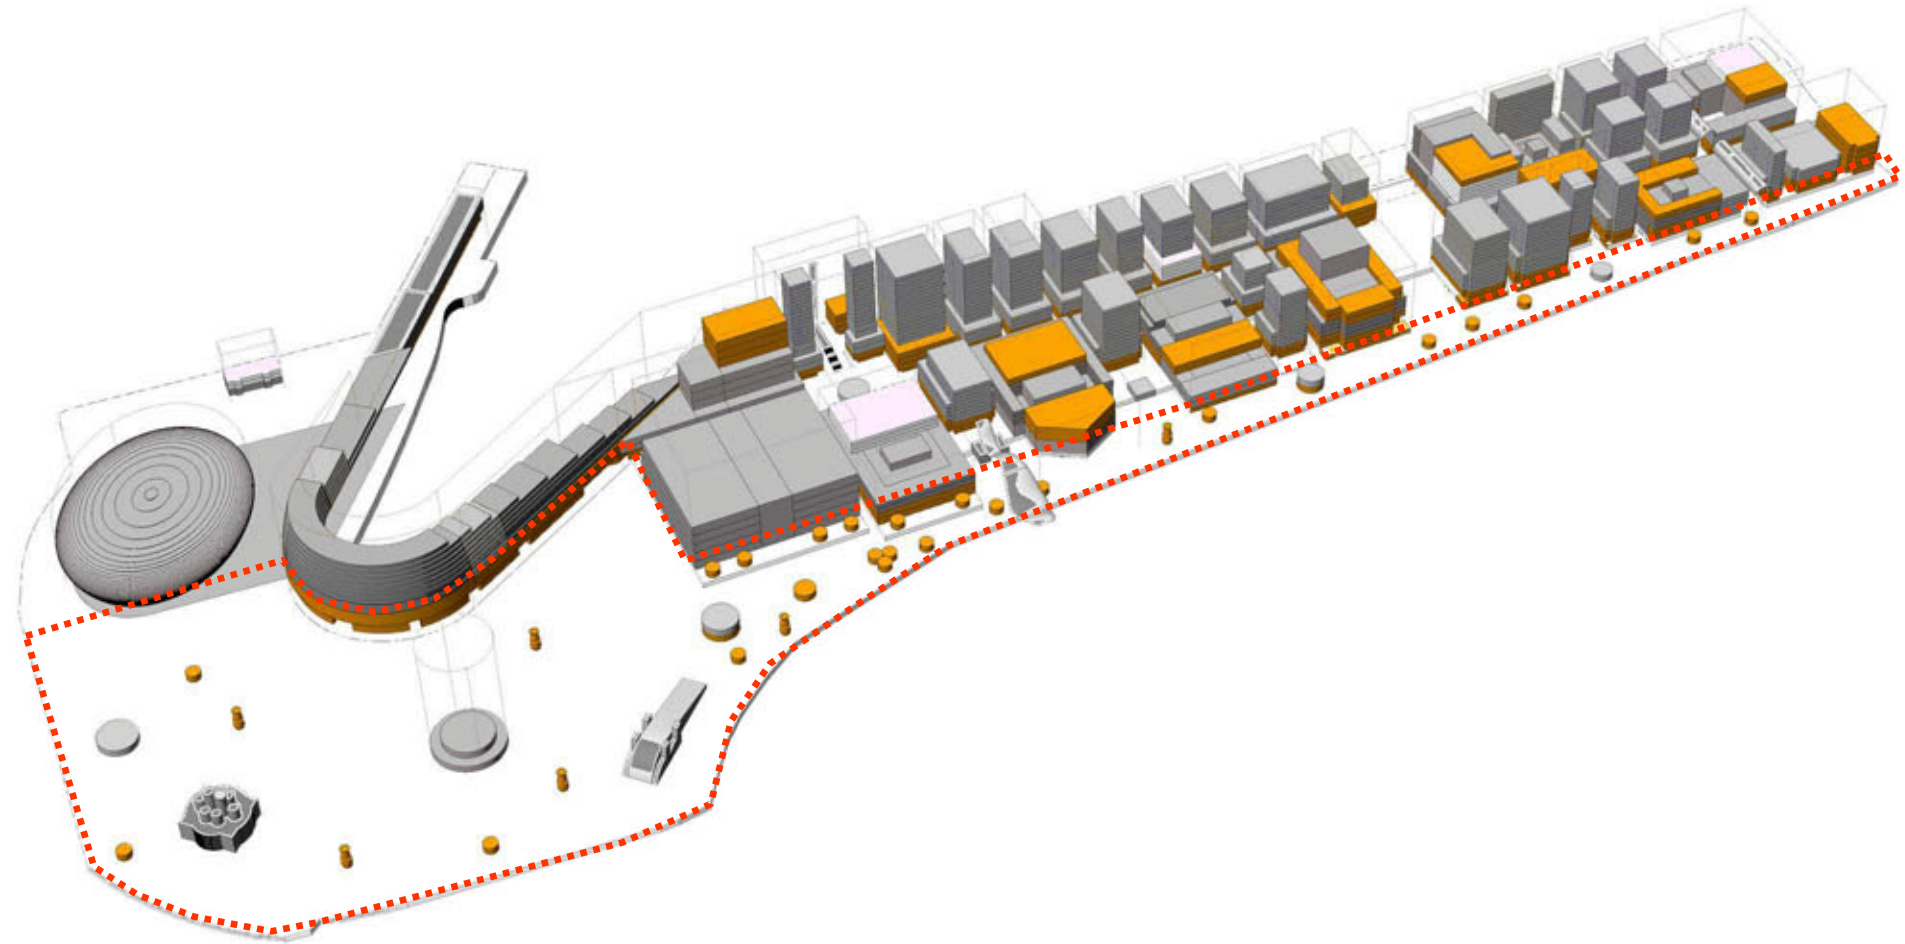

Garden bridge from Kowloon Park

Garden bridge from Kowloon Park

Viewing Platform

Viewing Platform

Floating Art Pontoons

Floating Art Pontons for Performances and Installations

Landing Steps

Landing Steps – a chance to touch the water

Proposed Piers

Relocated
Fire Boat Pier

Proposed
Public Pier

Proposed
Public Pier

Proposed Piers – take to the water

Retail and Dining activating the waterfront and the park

Waterfront Dining

Pavilions, Kiosks and Artworks