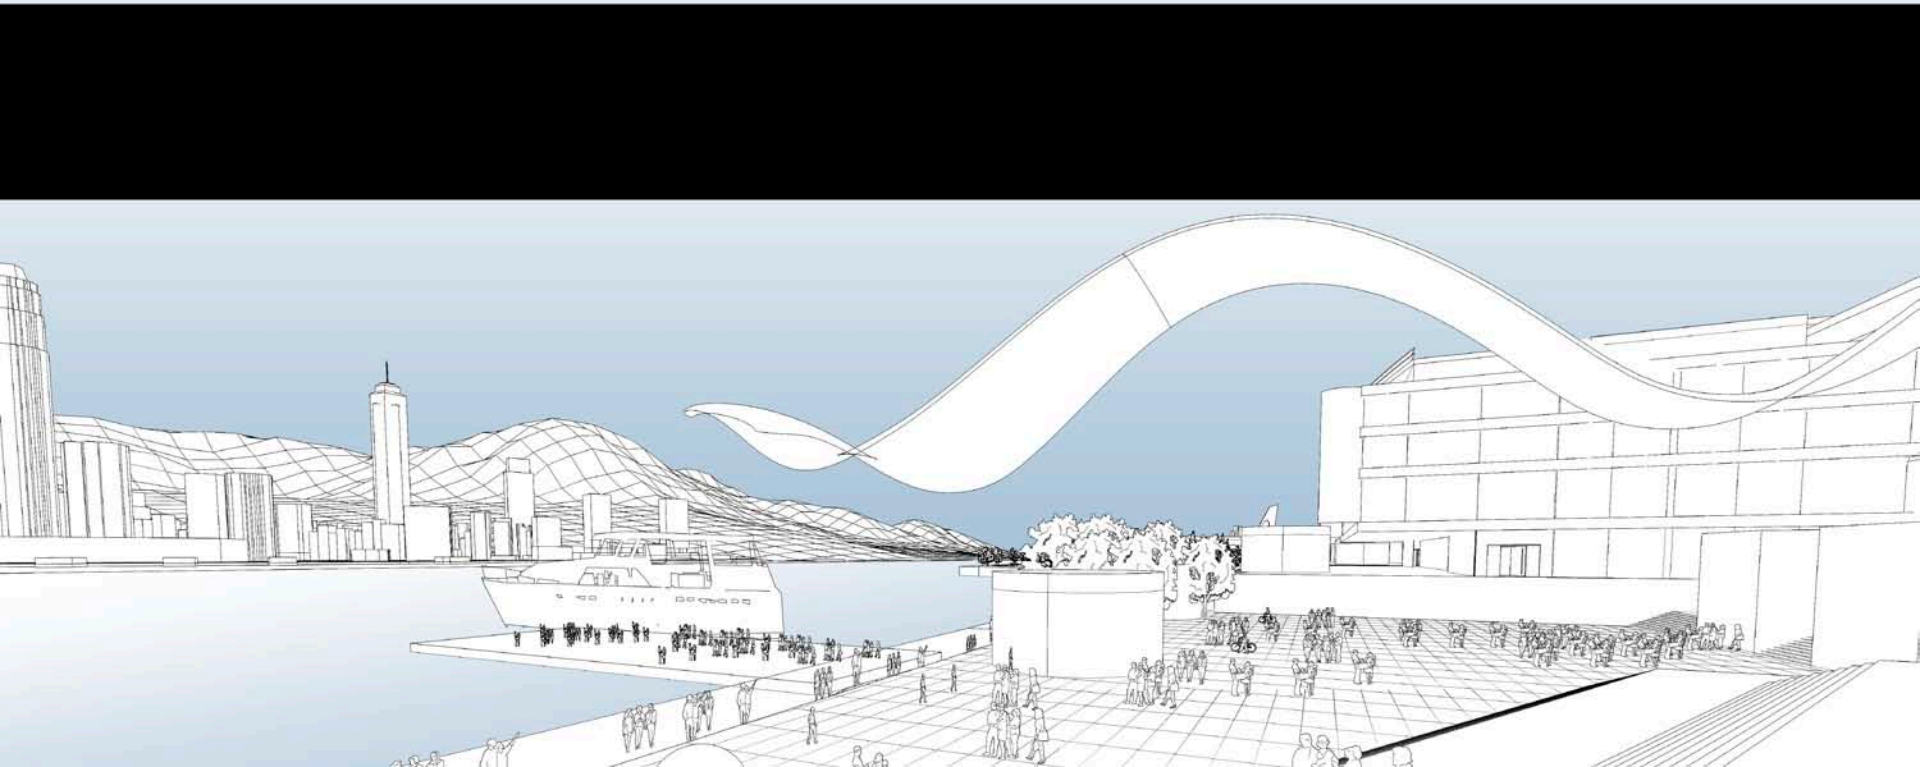

Garden bridge from Kowloon Park

Garden bridge from Kowloon Park

Viewing Platform

Viewing Platform

Floating Art Pontoons

Floating Art Pontons for Performances and Installations

Landing Steps

Landing Steps – a chance to touch the water

Proposed Piers

Relocated
Fire Boat Pier

Proposed
Public Pier

Proposed
Public Pier

Proposed Piers – take to the water

Retail and Dining activating the waterfront and the park

Waterfront Dining

Pavilions, Kiosks and Artworks