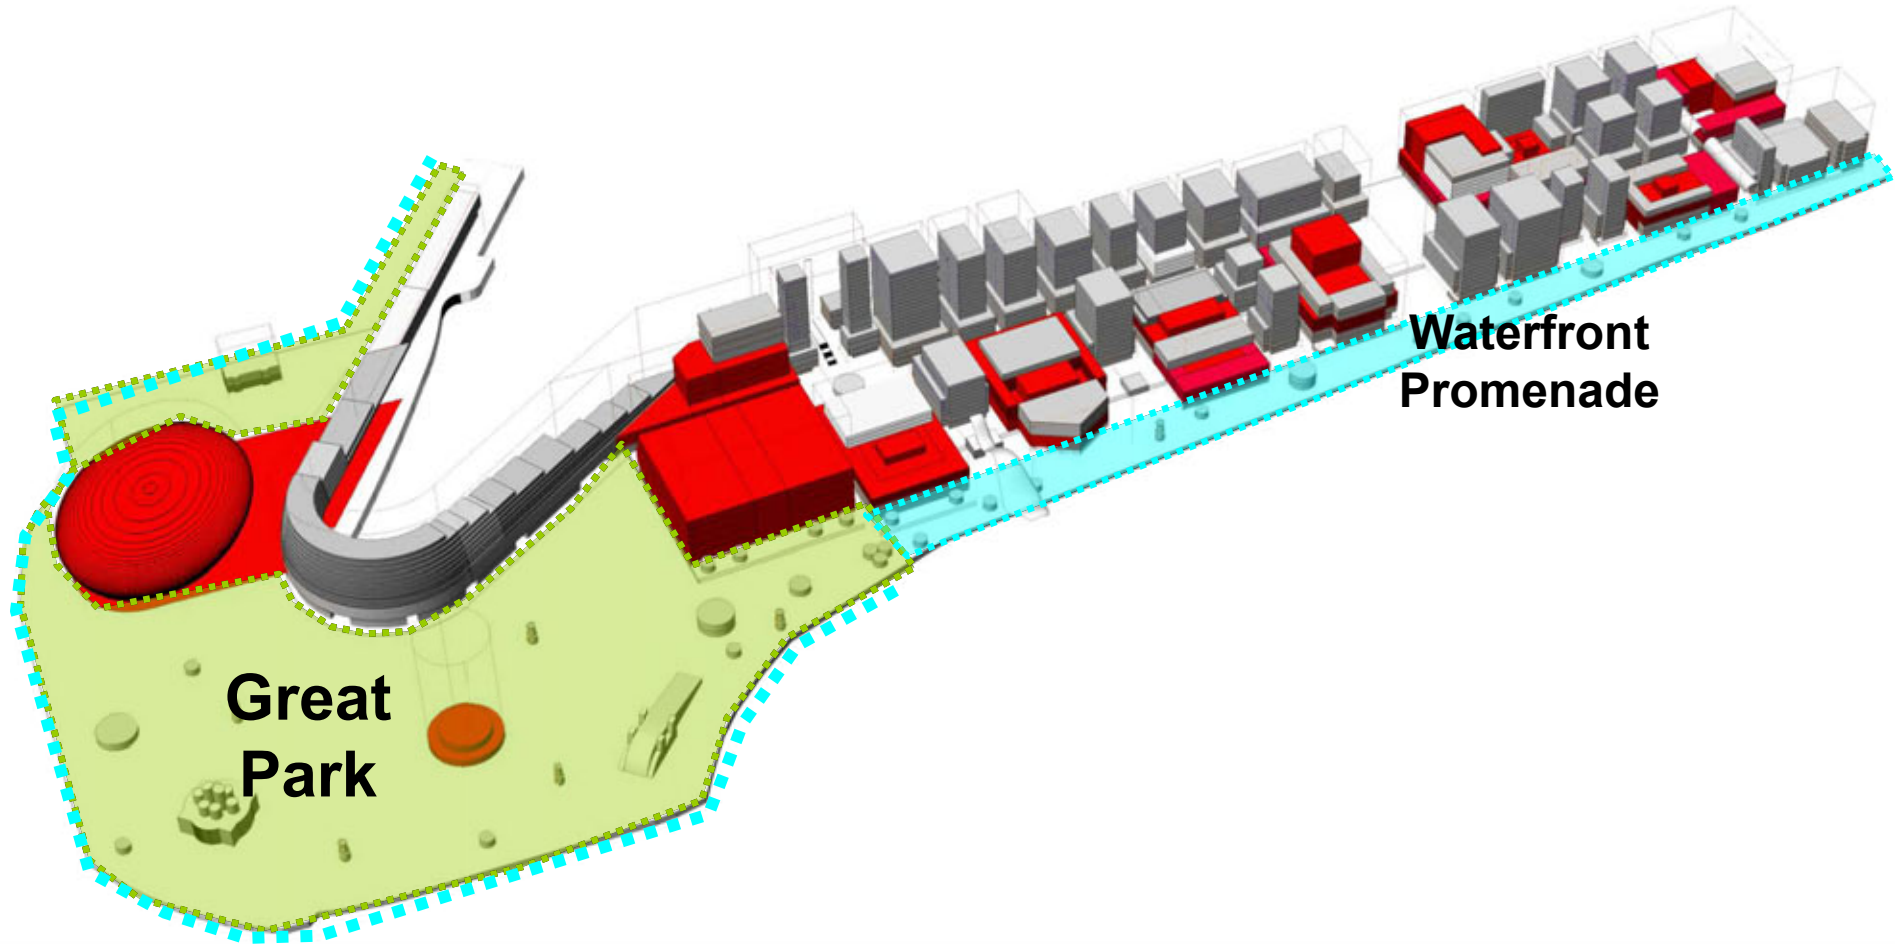

**Exhibition
Centre**

18th Cultural Venue – the park and the urban fabric

Streets and squares for performances and street art

Traffic is kept below ground

Traffic free universally accessible Public Open Space – in the city...

...and in the 23 hectares of open space...

Vibrant Street Experience, not a Shopping Mall

Dense urban grain to free space for the Great Park and the Waterfront Promenade

Activating the waterfront – A sequence of different experiences

Garden bridge from Kowloon Park

Garden bridge from Kowloon Park

Viewing Platform

Viewing Platform

Floating Art Pontoons

Floating Art Pontons for Performances and Installations

Landing Steps

Landing Steps – a chance to touch the water