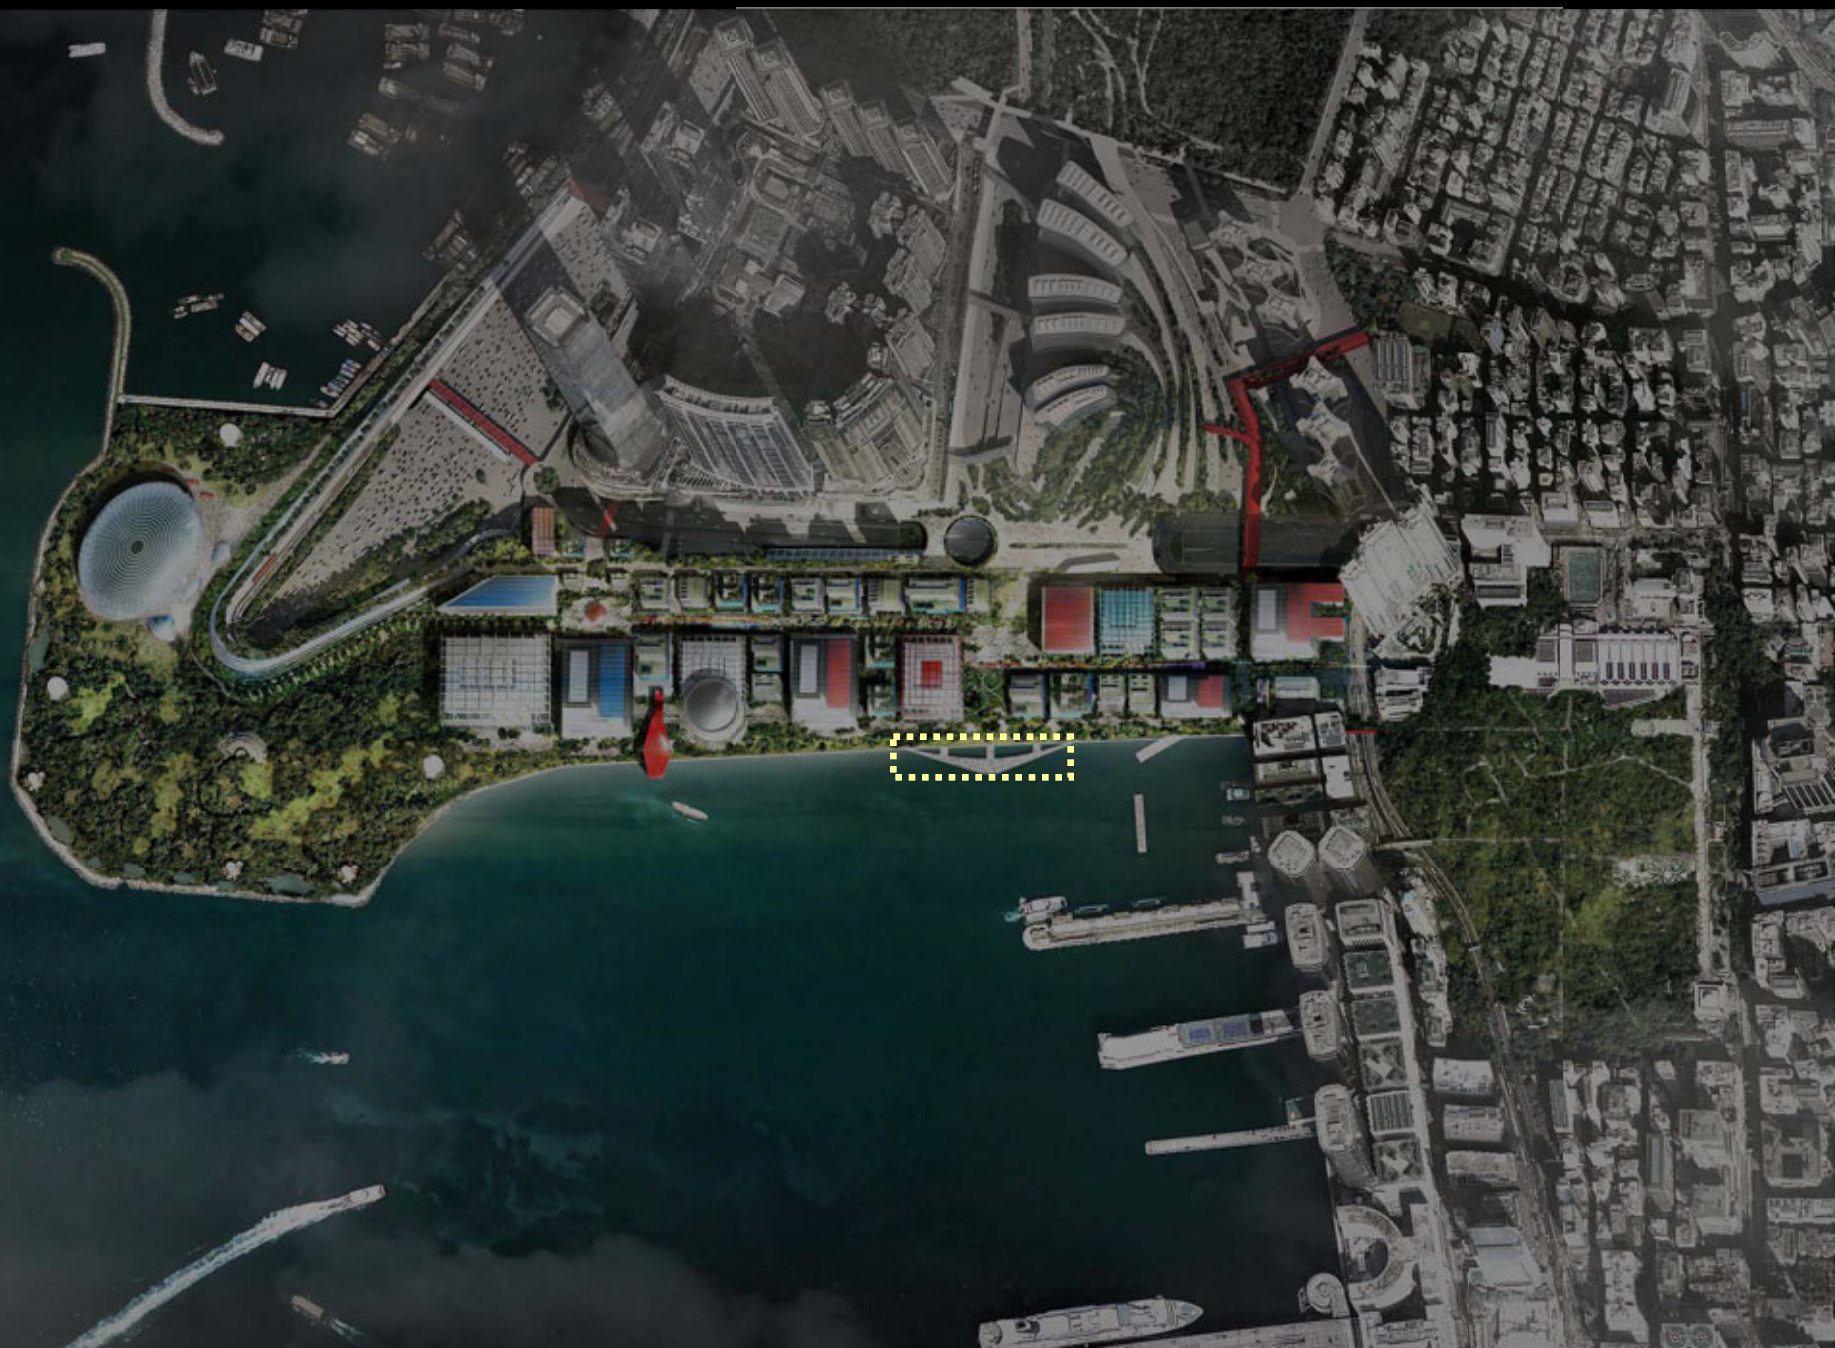

...and in the 23 hectares of open space...

Vibrant Street Experience, not a Shopping Mall

Dense urban grain to free space for the Great Park and the Waterfront Promenade

Activating the waterfront – A sequence of different experiences

Garden bridge from Kowloon Park

Garden bridge from Kowloon Park

Viewing Platform

Viewing Platform

Floating Art Pontoons

Floating Art Pontons for Performances and Installations

Landing Steps

Landing Steps – a chance to touch the water