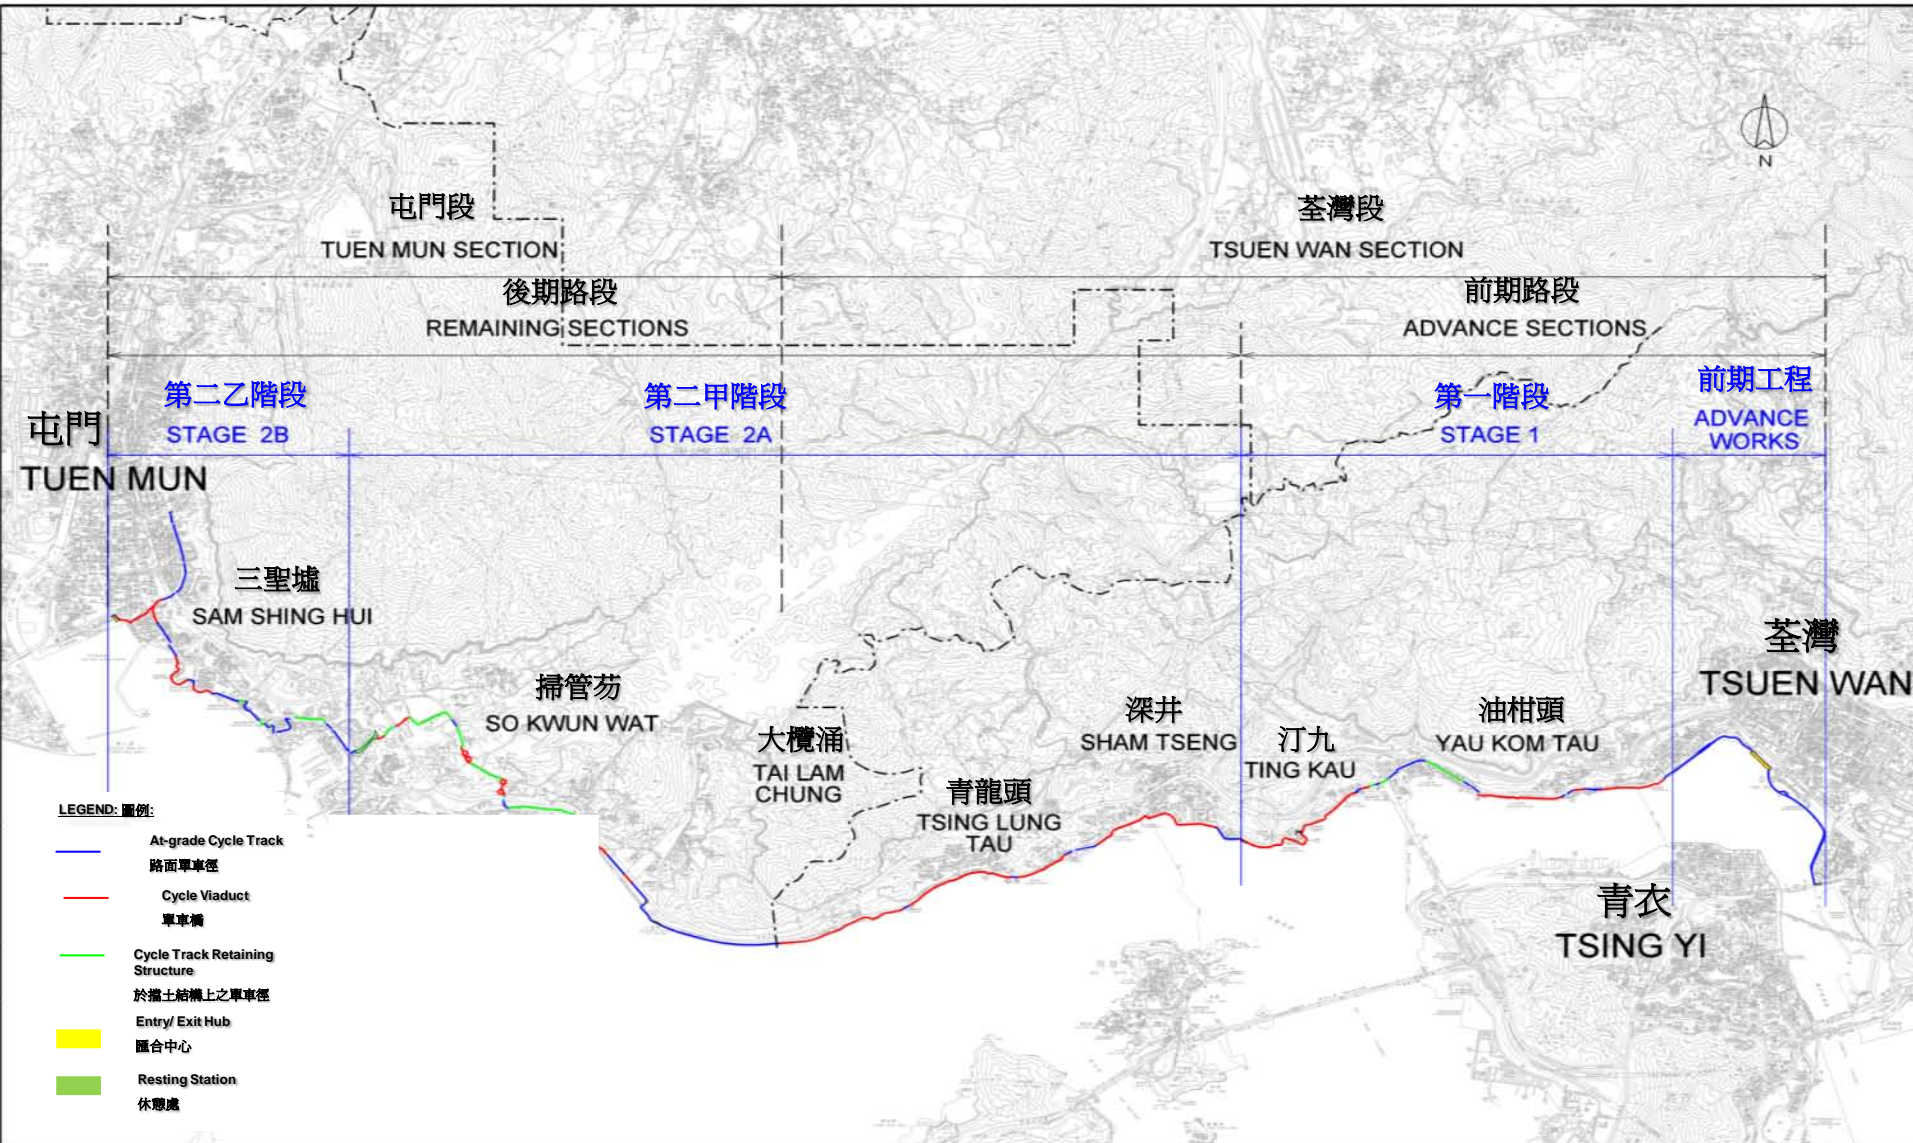

荃灣至屯門單車徑
Cycle Track between Tsuen
Wan and Tuen Mun

2011年3月16日

16th March 2011

Cycle Track between Tsuen Wan and Tuen Mun

荃灣至屯門單車徑

Cycle Track between Tsuen Wan and Tuen Mun – Advance Works + Stage 1 (Section from Tsuen Wan West to Ting Kau)

荃灣至屯門單車徑 – 前期工程 + 第一階段 (荃灣西至汀九段)

Cycle Track between Tsuen Wan and Tuen Mun – Advance Works

荃灣至屯門單車徑 - 前期工程

Cycle Track between Tsuen Wan and Tuen Mun – Advance Works

荃灣至屯門單車徑 - 前期工程

Cycle Track between Tsuen Wan and Tuen Mun – Advance Works + Stage 1 (Section from Tsuen Wan West to Ting Kau)

荃灣至屯門單車徑 - 前期工程 + 第一階段 (荃灣西至汀九段)

Cycle Track between Tsuen Wan and Tuen Mun – Stage 1

(Section from Tsuen Wan West to Ting Kau)

荃灣至屯門單車徑 – 第一階段 (荃灣西至汀九段)

Entry / Exit Hub at Hoi On Road 海安路 匯合中心

Public Toilet 洗手間

Resting Station (near Tsuen Wan Riviera Park) 近荃灣海濱公園的休憩處

Resting Station 休憩處 : RS1

Photomontage of Cycle Track 單車徑電腦模擬圖

Location 位置: Outside MTR Tsuen Wan West Station 荃灣西站對出

Photomontage of Cycle Track 單車徑電腦模擬圖