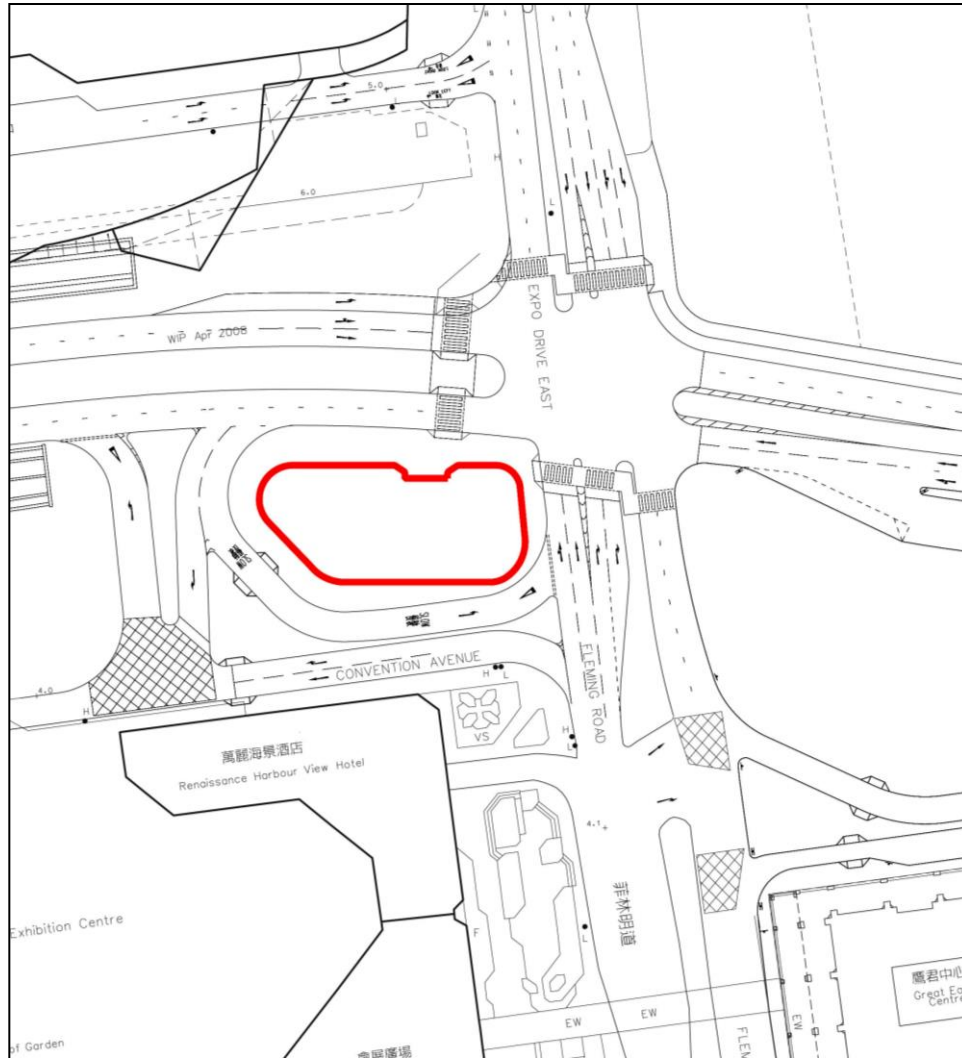

# Location Plan

Renaissance Harbour View Hotel

Great Eagle Centre

Harbour Centre

Wan Chai Swimming Pool/ Harbour Road Sports Centre

# Location Plan – West Ventilation Building

 Application Site