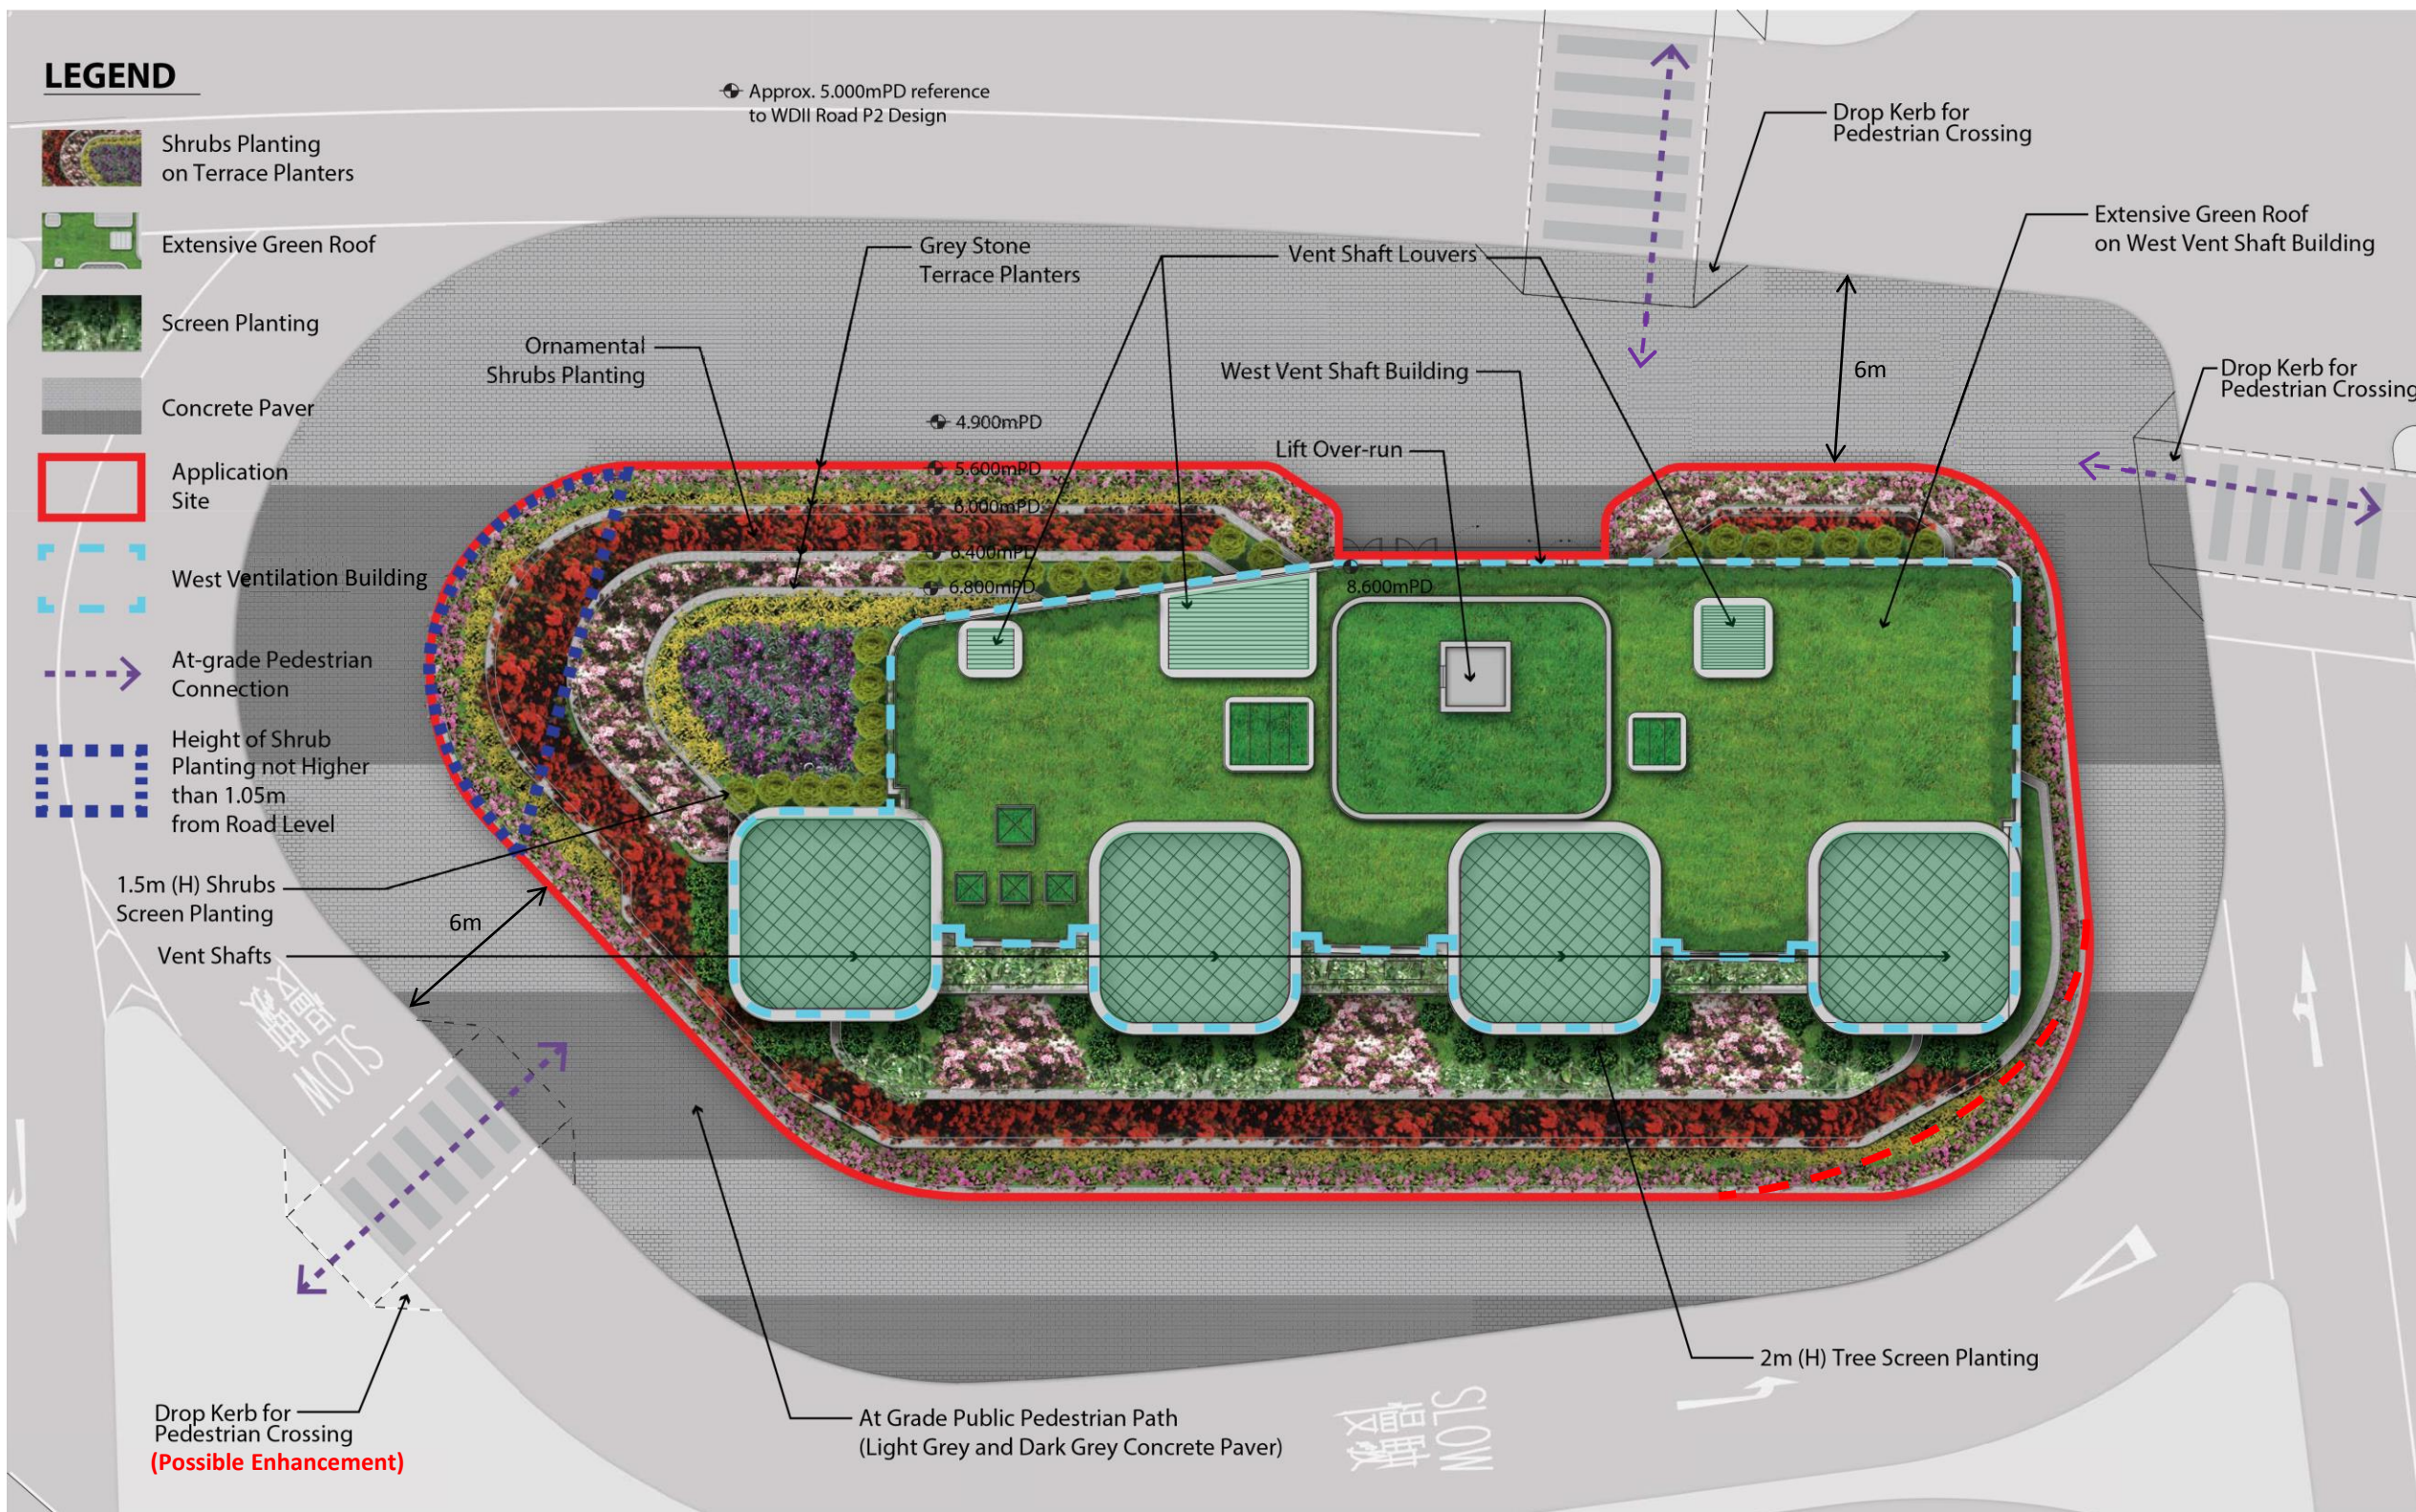

# Location Plan

Renaissance Harbour View Hotel

Great Eagle Centre

Harbour Centre

Wan Chai Swimming Pool/ Harbour Road Sports Centre

## West Ventilation Building (WVB)

**Application Site:**  
Approx. 23m x Approx. 48m;

**Building Footprint size:**  
Approx. 15m x Approx. 38m;

**Height: 5m in average;**  
with 7-storey of basement ;

**Composition:**  
Fireman's lift/ stair, 4 nos. of ventilation shafts and associated plant rooms & FSI related plant rooms.

# Exhibition Station – West Ventilation Building

Ground Level Plan