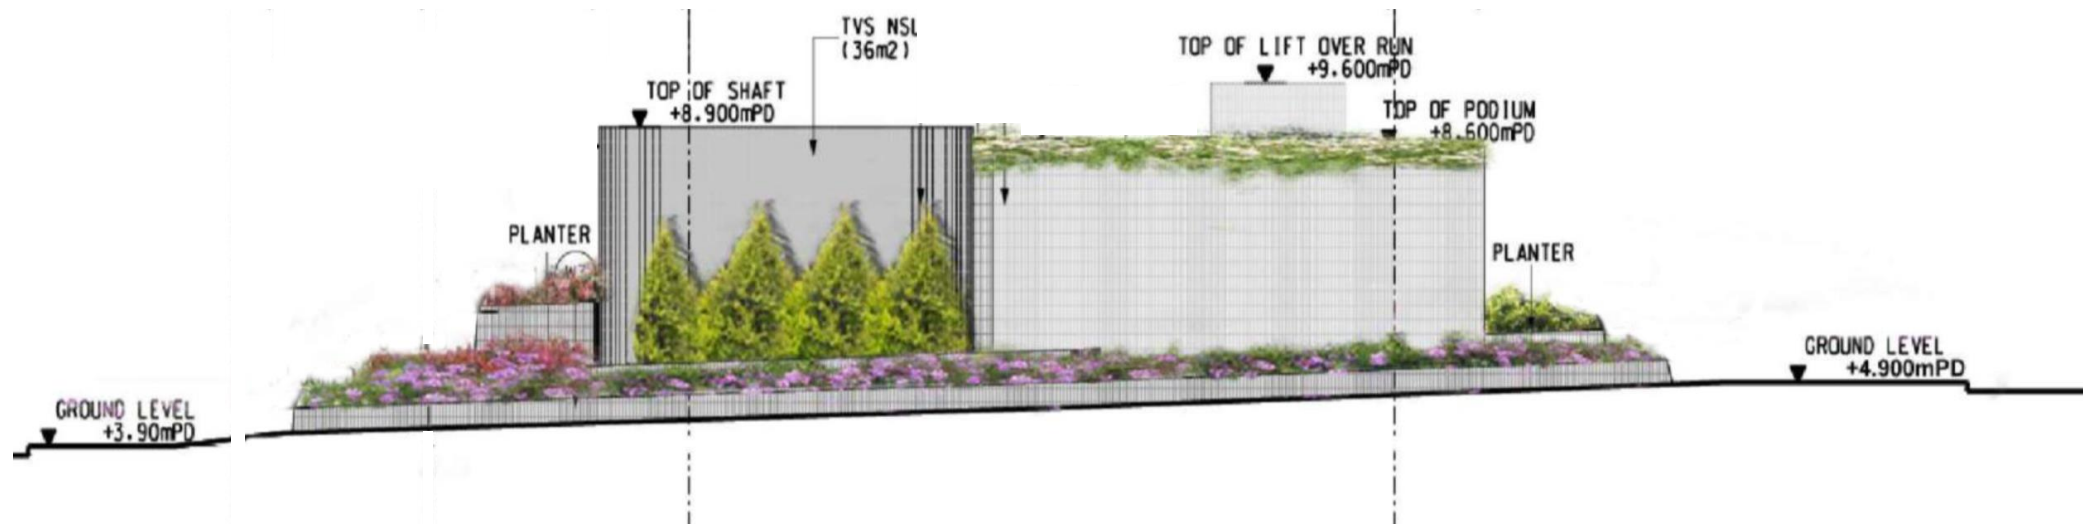

ORIGINAL ELEVATION DRAWING SHOWN IN THE SUBMITTED
S16 APPLICATION DOCUMENT