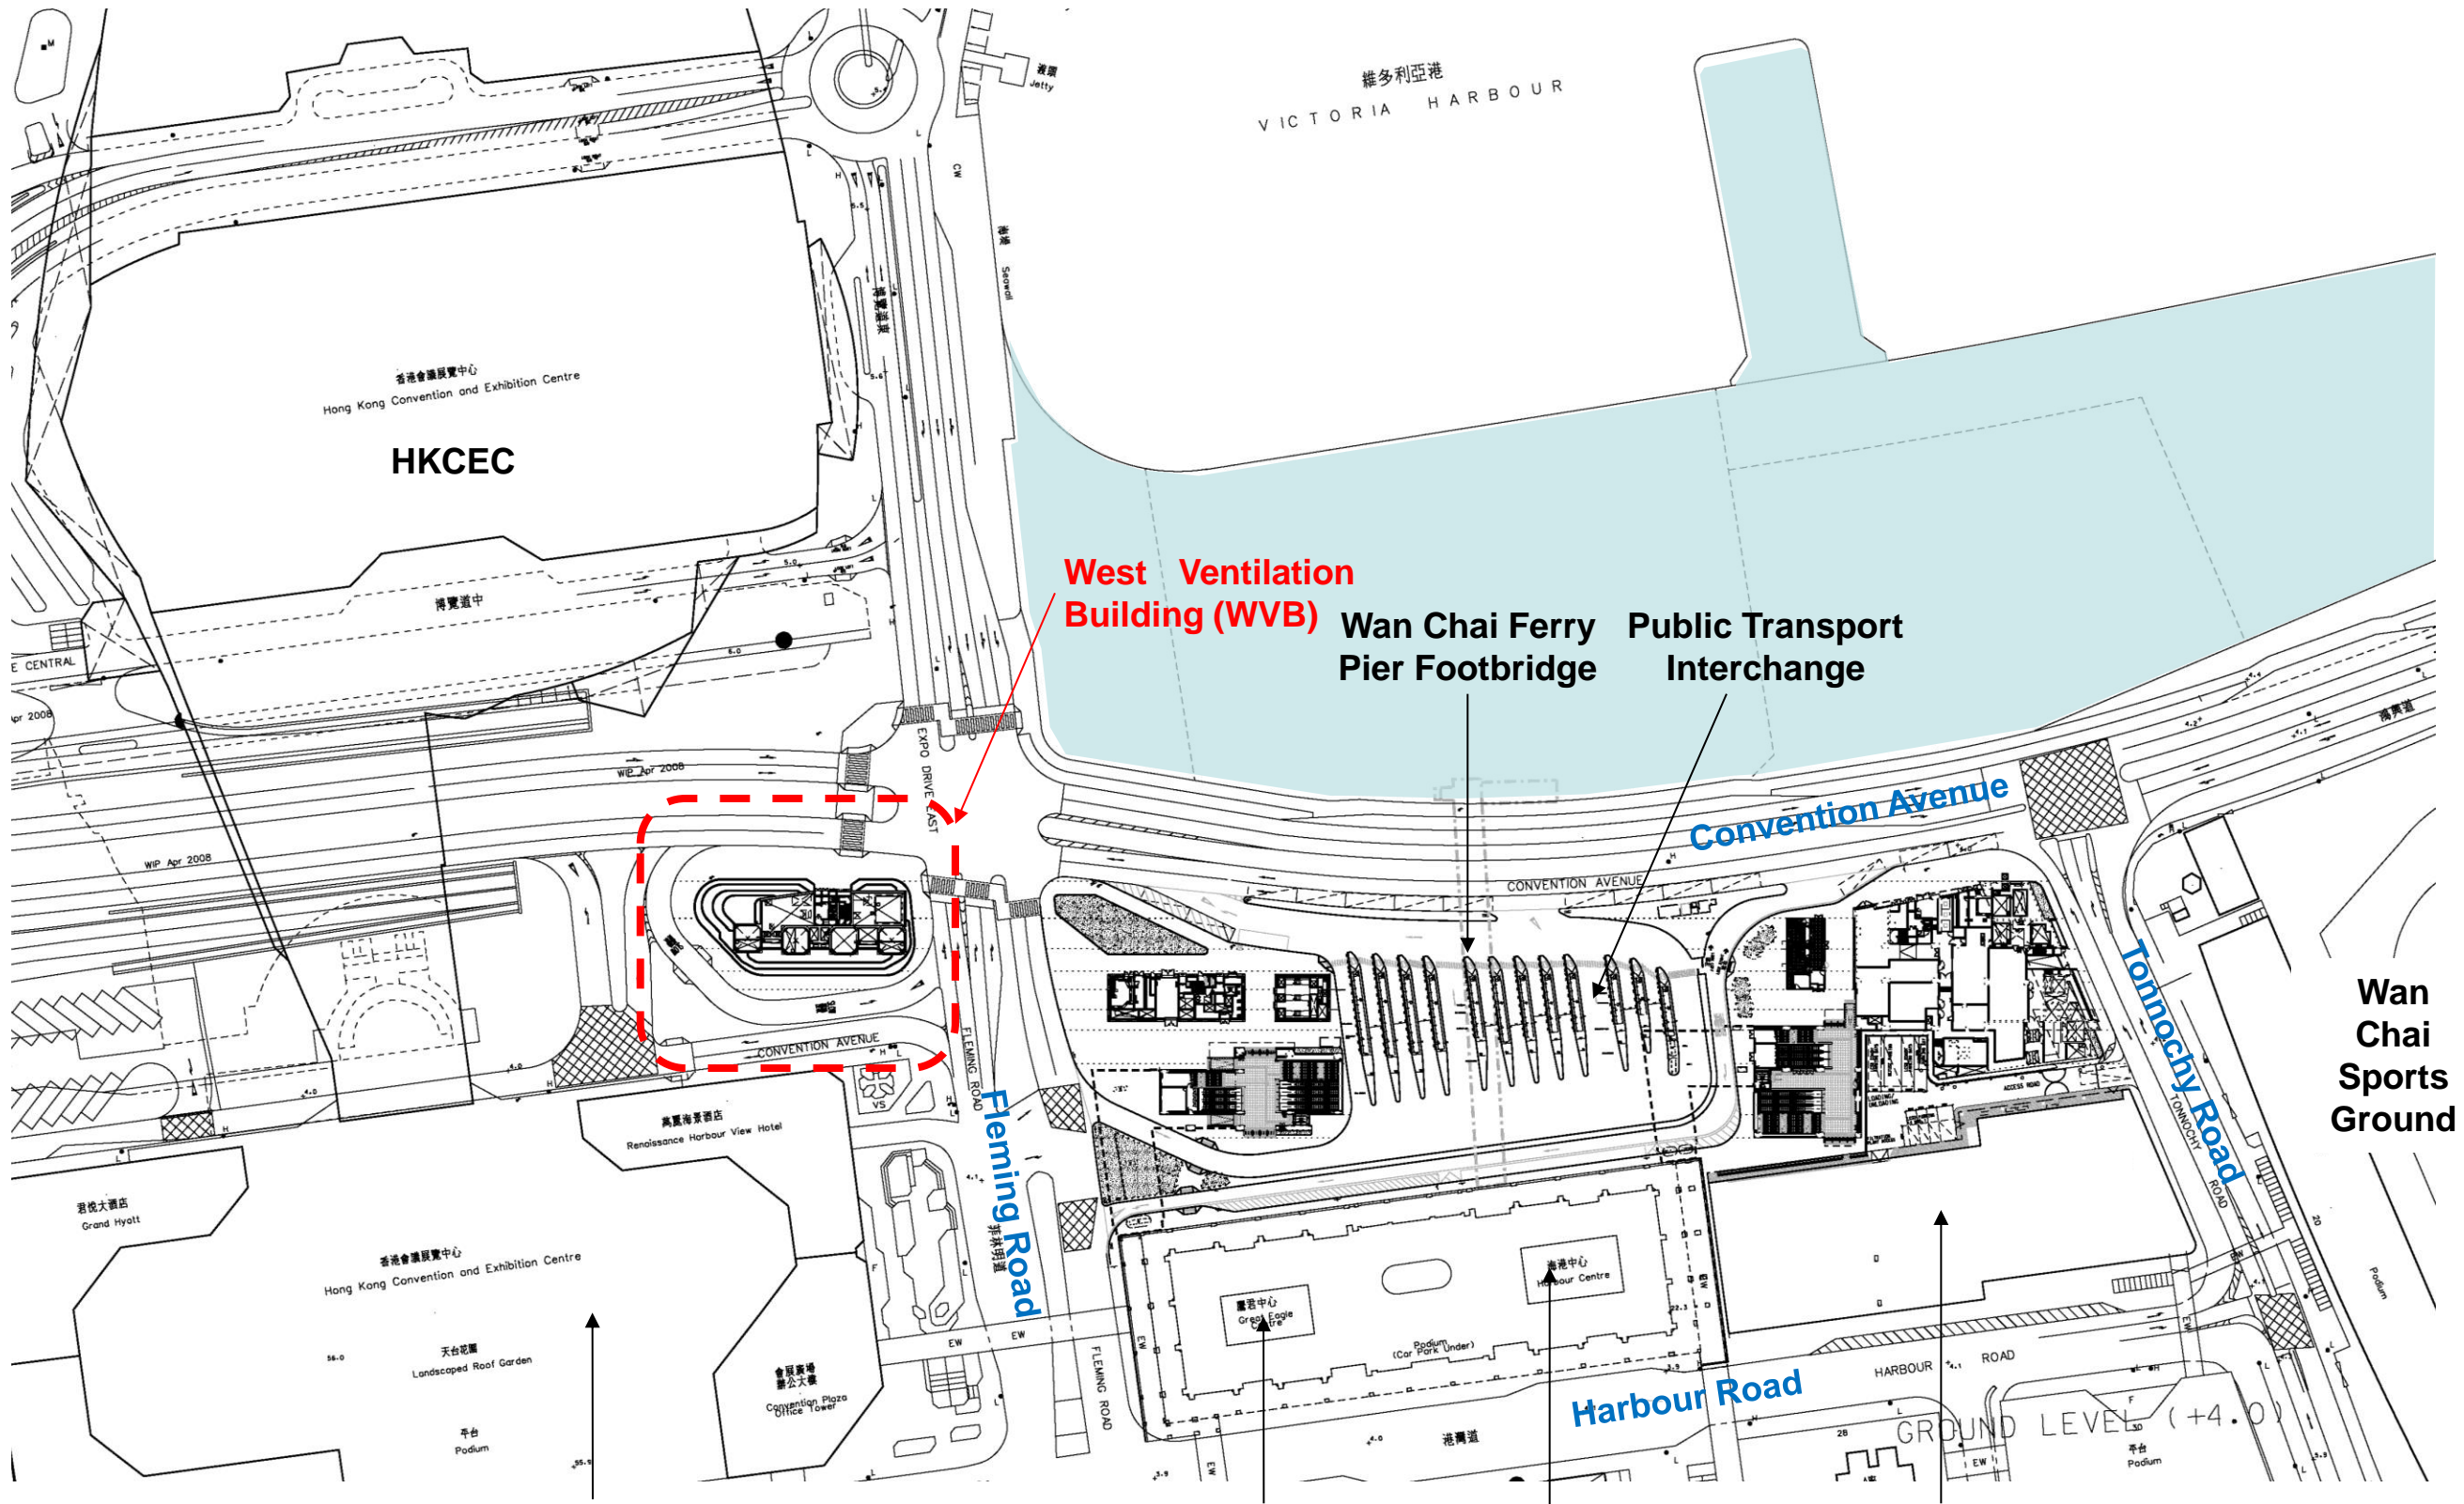

# Shatin to Central Link - SCL Hong Kong Island Section

Harbourfront Commission

Task Force on Harbourfront Developments on Hong Kong Island 15 September 2014

S16 Application –

Exterior Design of West Ventilation Building (WVB) of Exhibition Station (EXH)

# Location Plan

Renaissance Harbour View Hotel

Great Eagle Centre

Harbour Centre

Wan Chai Swimming Pool/ Harbour Road Sports Centre