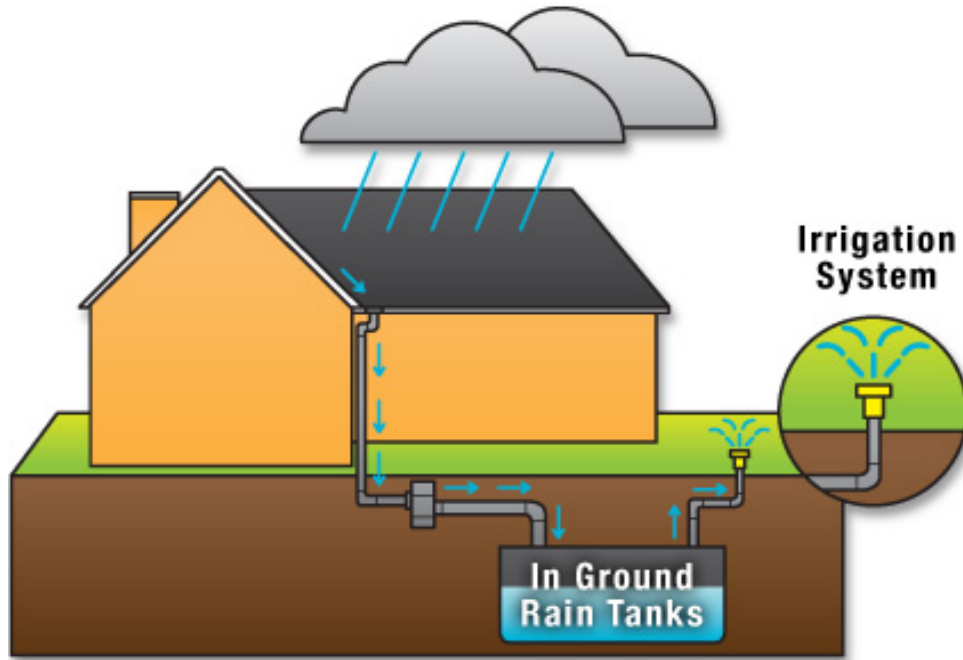

BEFORE 之前

Community Green Station (HKE) – Artist's Impression
社區環保站(香港東) - 模擬效果圖

AFTER 之後

Community Green Station (HKE) – Artist's Impression
社區環保站(香港東) - 模擬效果圖

Renewable Energy and Green Environmental Features

可再生能源和綠色環保設備

Rainwater Recycling System
雨水回收系統

Vertical Greening
垂直綠化

Enhance Community Activities 加強社區活動

THANK YOU

多謝