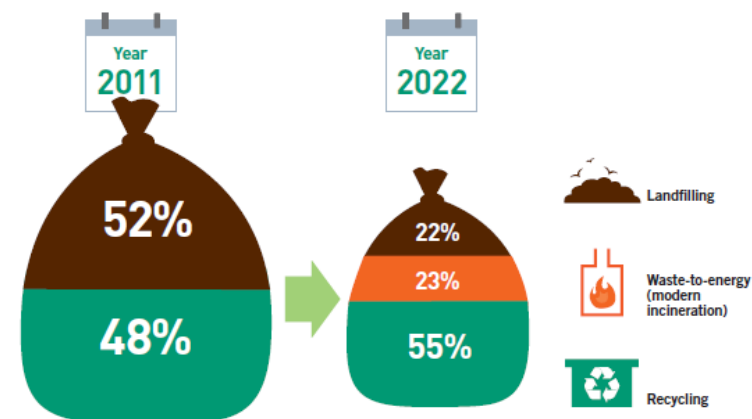

Community Green Station (Eastern)
社區環保站(東區)

Policy Vision 政策願景

A new vision: Use Less, Waste Less

新的願景：惜物、減廢

HONG KONG BLUEPRINT FOR SUSTAINABLE USE OF RESOURCES

2013 – 2022

Environment Bureau

From Awareness to Action

USE LESS,
WASTE LESS

「知」以至「行」

Design Ideas and Examples

設計概念和範例

Energizing Kowloon East Office (EKEO) 起動九龍東辦事處

Containers as Basic Modules, Complimented with Environmental-friendly Building Material
貨櫃作為基本模組，配以環保建築物料