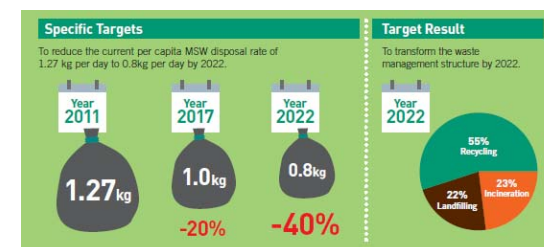

Community Green Station (Eastern)
社區環保站(東區)

Policy Vision 政策願景

A new vision: Use Less, Waste Less

新的願景：惜物、減廢

HONG KONG BLUEPRINT FOR SUSTAINABLE USE OF RESOURCES

2013 – 2022

Environment Bureau

From Awareness to Action

USE LESS,
WASTE LESS

「知」以至「行」

Design Ideas and Examples

設計概念和範例

Energizing Kowloon East Office (EKEO) 起動九龍東辦事處

Containers as Basic Modules, Complimented with Environmental-friendly Building Material
貨櫃作為基本模組，配以環保建築物料