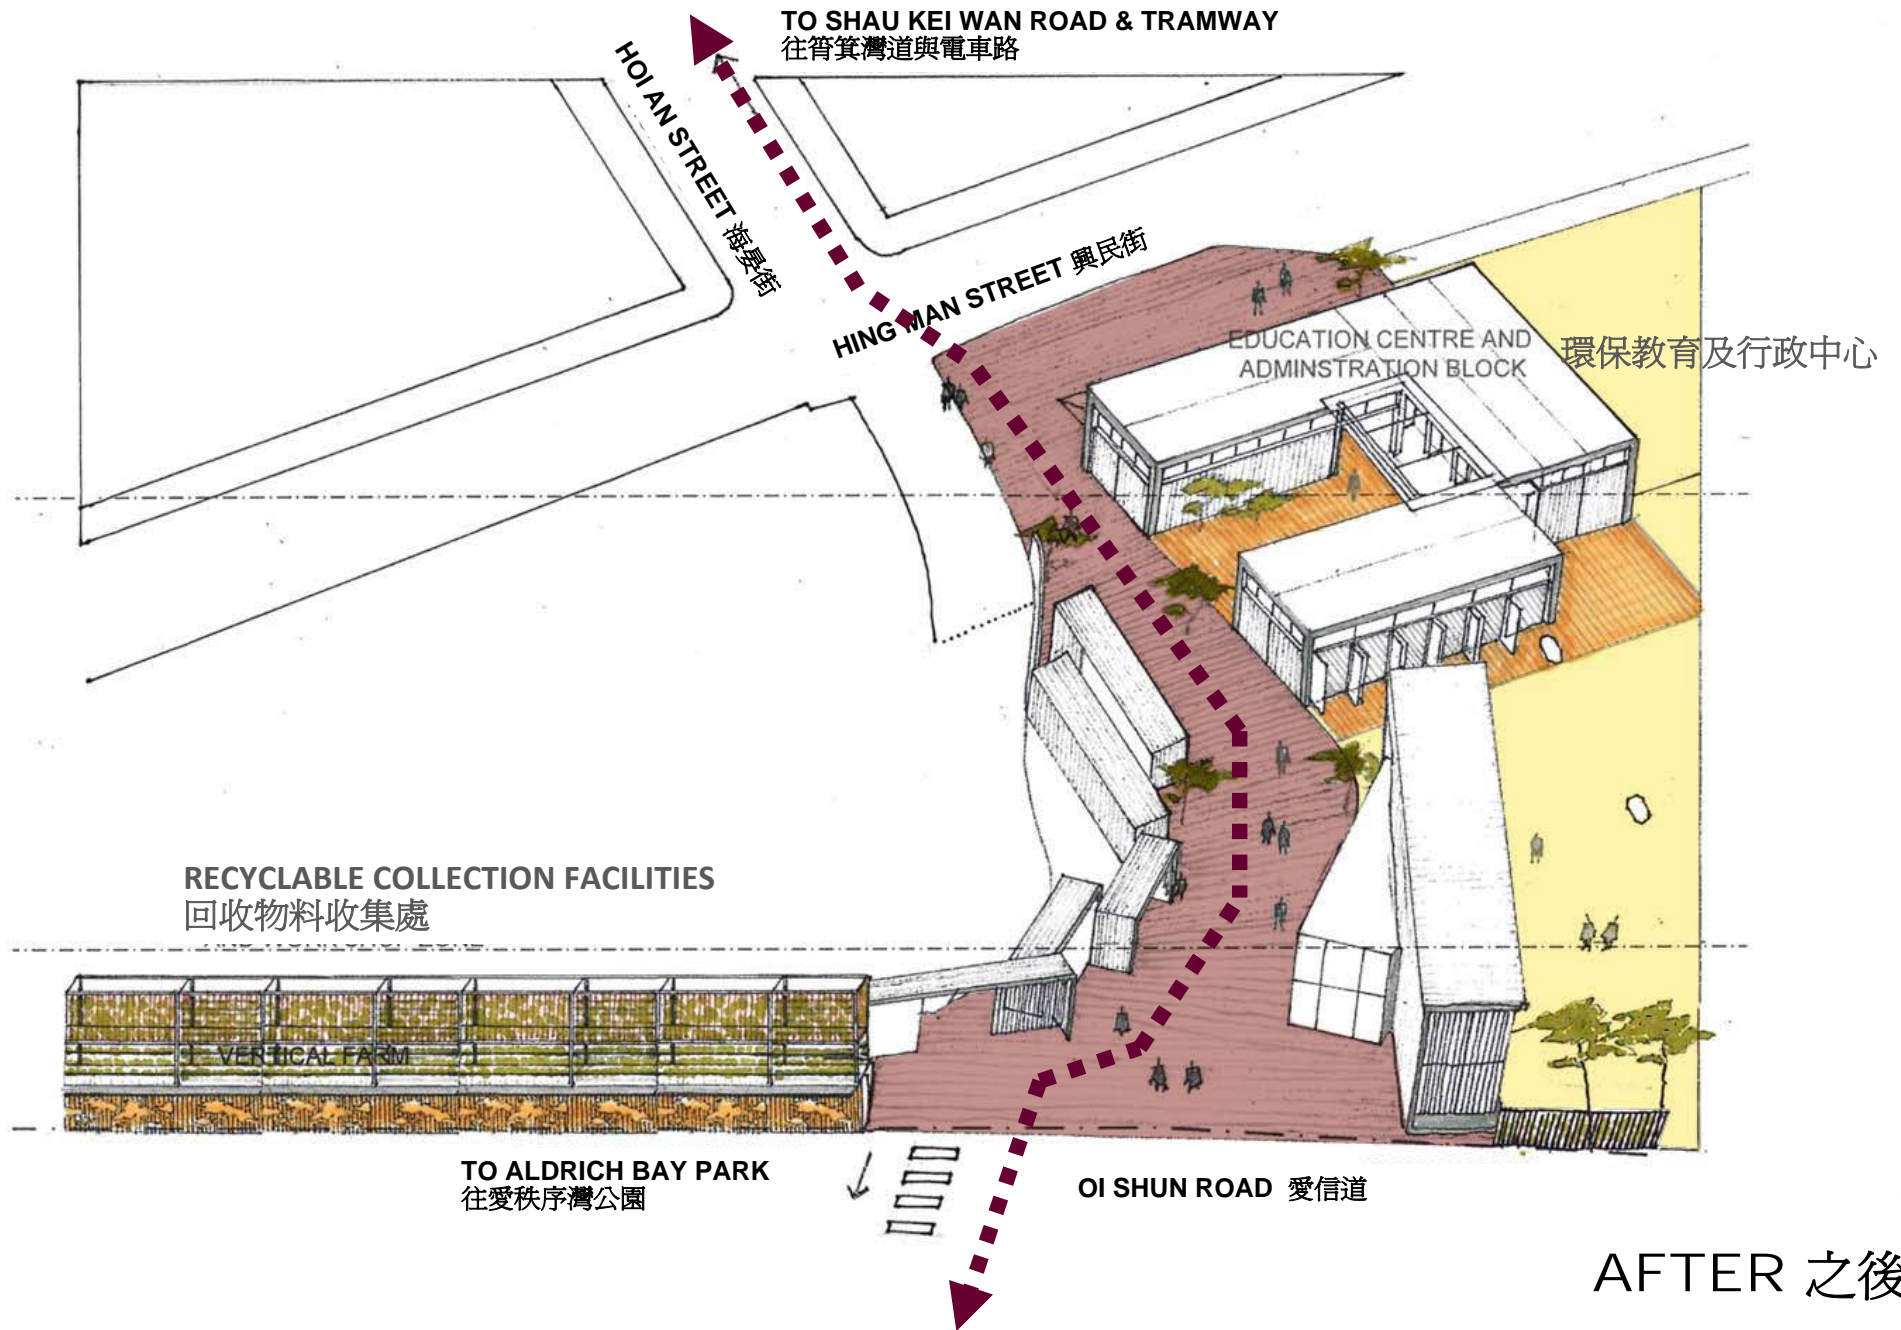

Non-buildable Area and Main Pedestrian and Vehicles Flow Pattern
非可建範圍及主要人流及車流

Legend:
說明:

-  Environmental Education Centre, including multi-purpose rooms, office, etc. (Tentative Locations) 環保教育中心,包括多用途室,辦公室等(暫擬位置)
-  Recyclable Collection Facilities (Tentative Locations) 回收物料收集處(暫擬位置)
-  Green Area (Tentative Locations) 綠化空間(暫擬位置)

-  Proposed Pedestrian Access 建議行人入口
-  Proposed Run-in/out for Service Vehicles 建議車輛出入口

Community Green Station (HKE) - Proposed Layout Plan (Tentative)
社區環保站(香港東) - 建議平面圖(暫擬)

Community Green Station (HKE) – Artist’s Impression
社區環保站(香港東) - 模擬效果圖