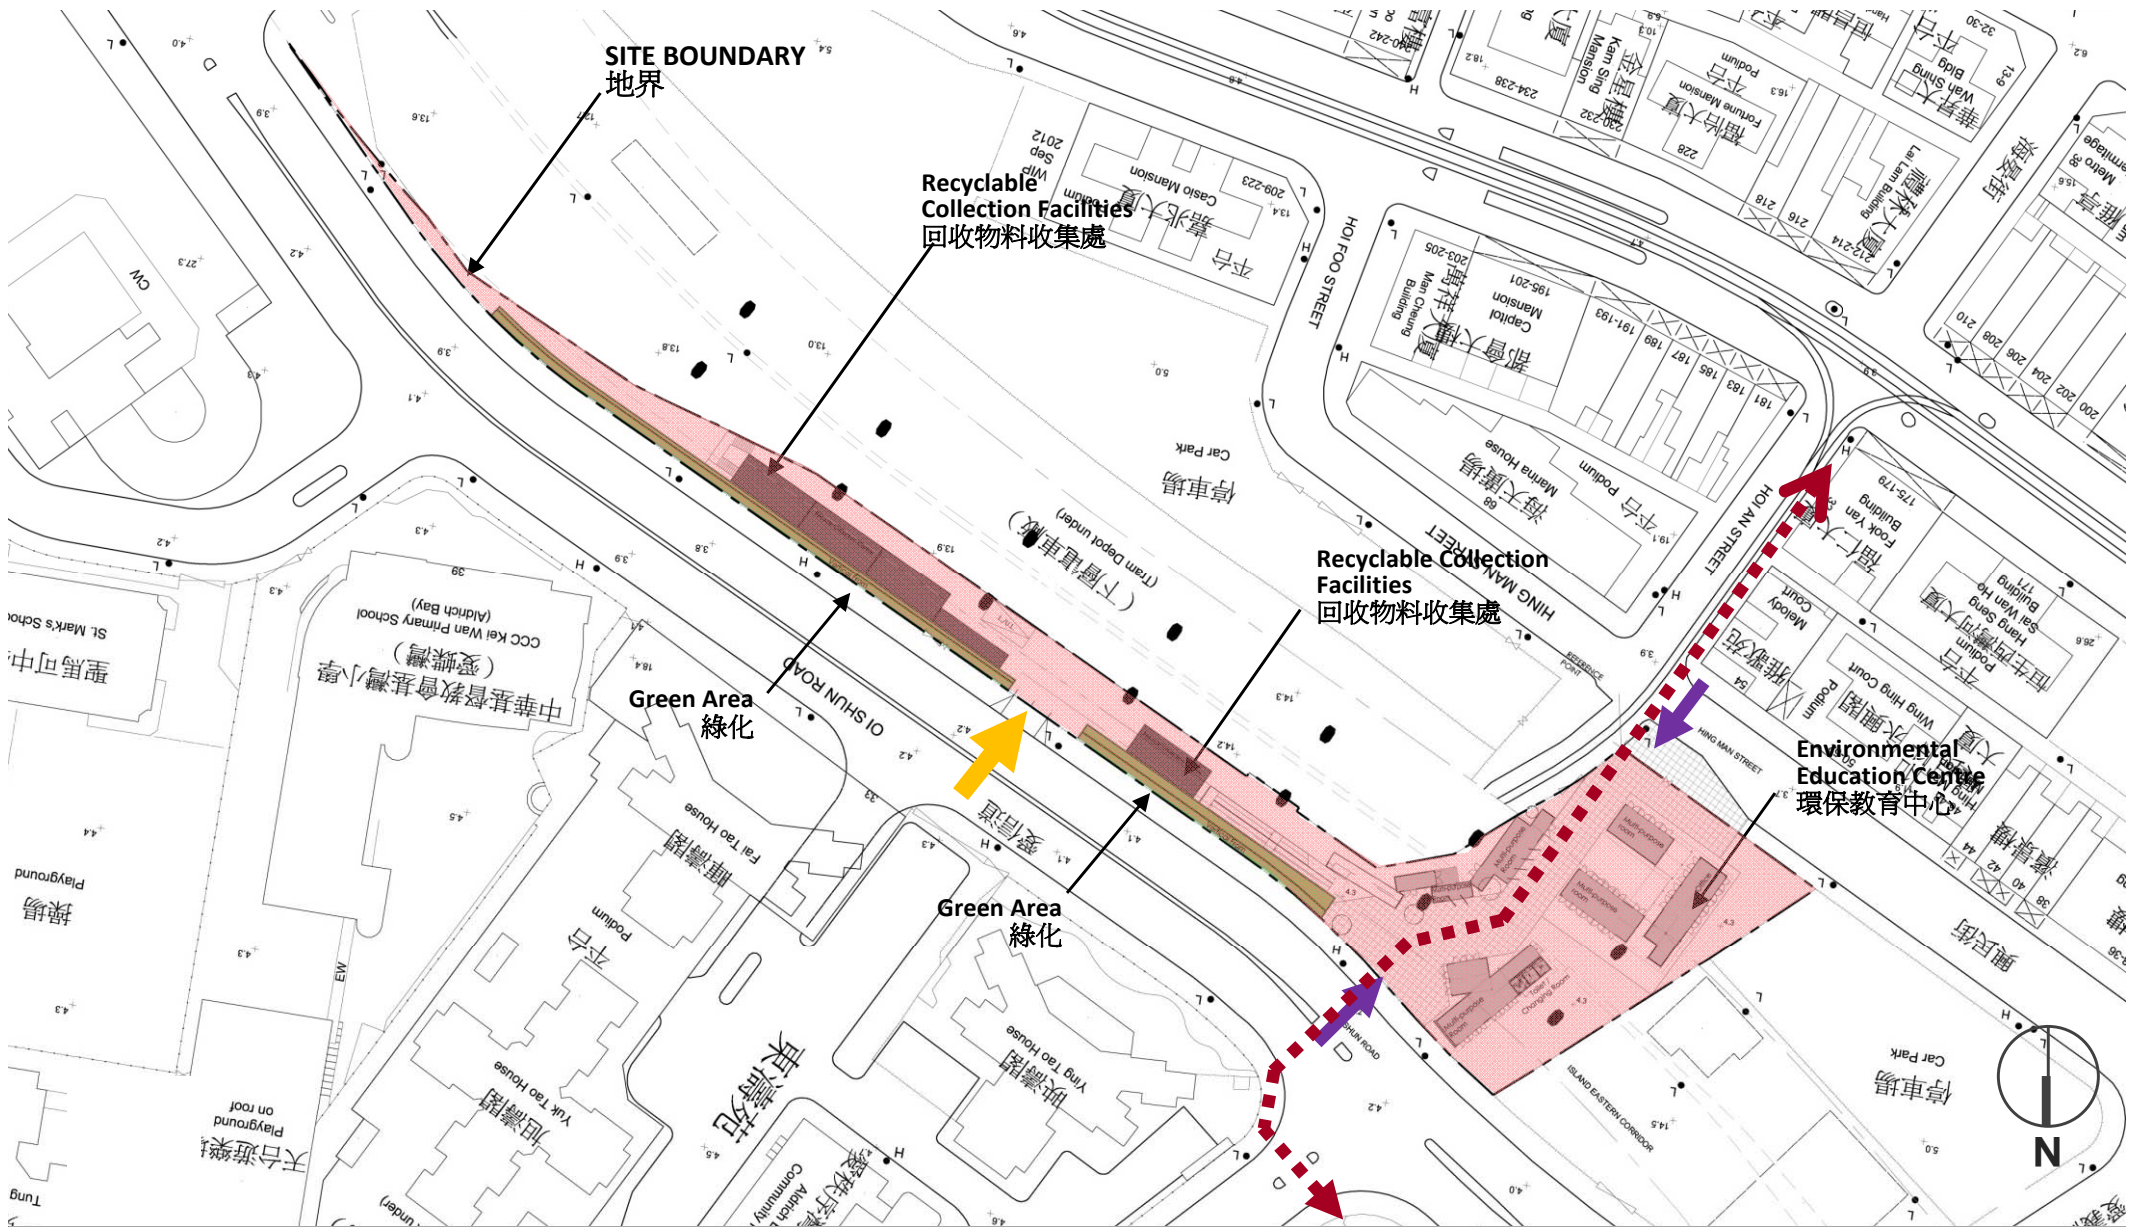

Legend:
說明:

- Environmental Education Centre, including multi-purpose rooms, office, etc. (Tentative Locations) 環保教育中心,包括多用途室,辦公室等(暫擬位置)
- Recyclable Collection Facilities (Tentative Locations) 回收物料收集處(暫擬位置)
- Green Area (Tentative Locations) 綠化空間(暫擬位置)

- Proposed Pedestrian Access 建議行人入口
- Proposed Run-in/out for Service Vehicles 建議車輛出入口