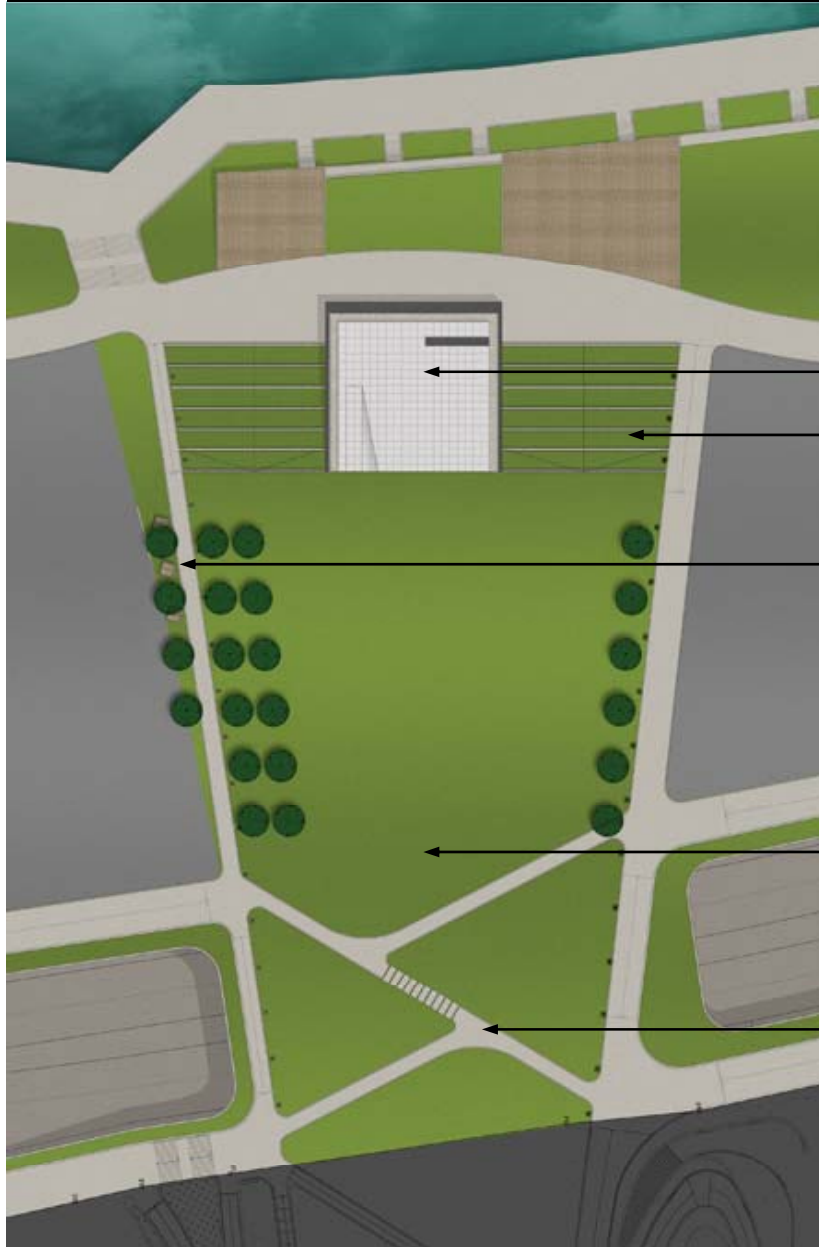

Section
切面圖

Green Carpet Extension – Modified design

綠地氈伸延部分 – 改良設計

Green Carpet Extension – Modified design

綠地氈伸延部分 – 改良設計

Viewing Decks above Pump Houses – Previous Design

抽水站上之觀景平台 – 原設計

Viewing Decks above Pump Houses – Modified Design

抽水站上之觀景平台-改良設計

Viewing Decks above Pump Houses – Modified Design

抽水站上之觀景平台-改良設計

Viewing Decks above Pump Houses – Modified Design

抽水站上之觀景平台-改良設計

Boardwalk and Greenery
木板路與綠化草地

Viewing Decks
觀景平台

Sitting Out Area
休憩處

Section B
切面圖 B

Viewing Decks above Pump Houses – Modified Design

抽水站上之觀景平台-改良設計

Section C
切面圖 C

Viewing Decks above Pump Houses – Modified Design

抽水站上之觀景平台-改良設計

- Improved Accessibility of Waterfront
改善海濱的可達性

A **Continuous Promenade**

Multi-purpose Deck

Landscape Steps

Pergola

Lawn

Footpath & Stepping Stone

END