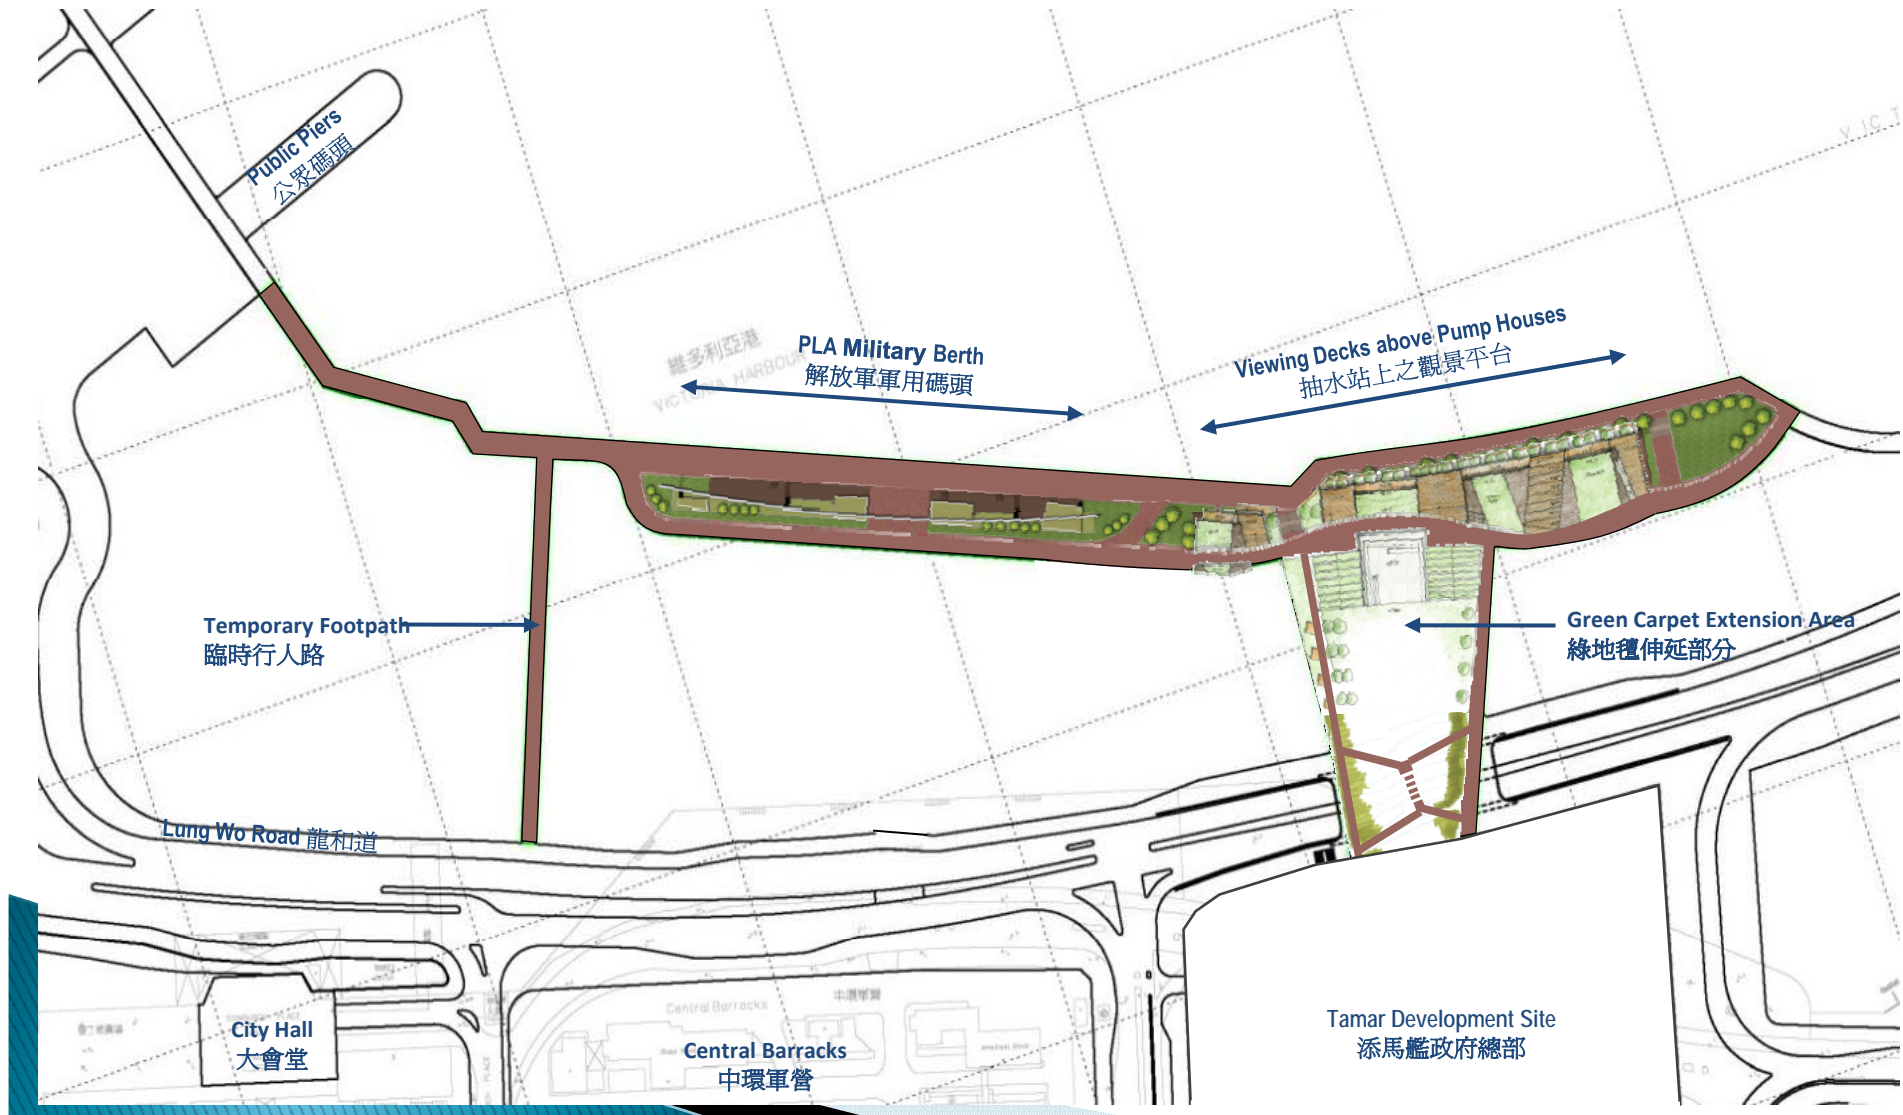

Advance Promenade 海濱長廊前期工程