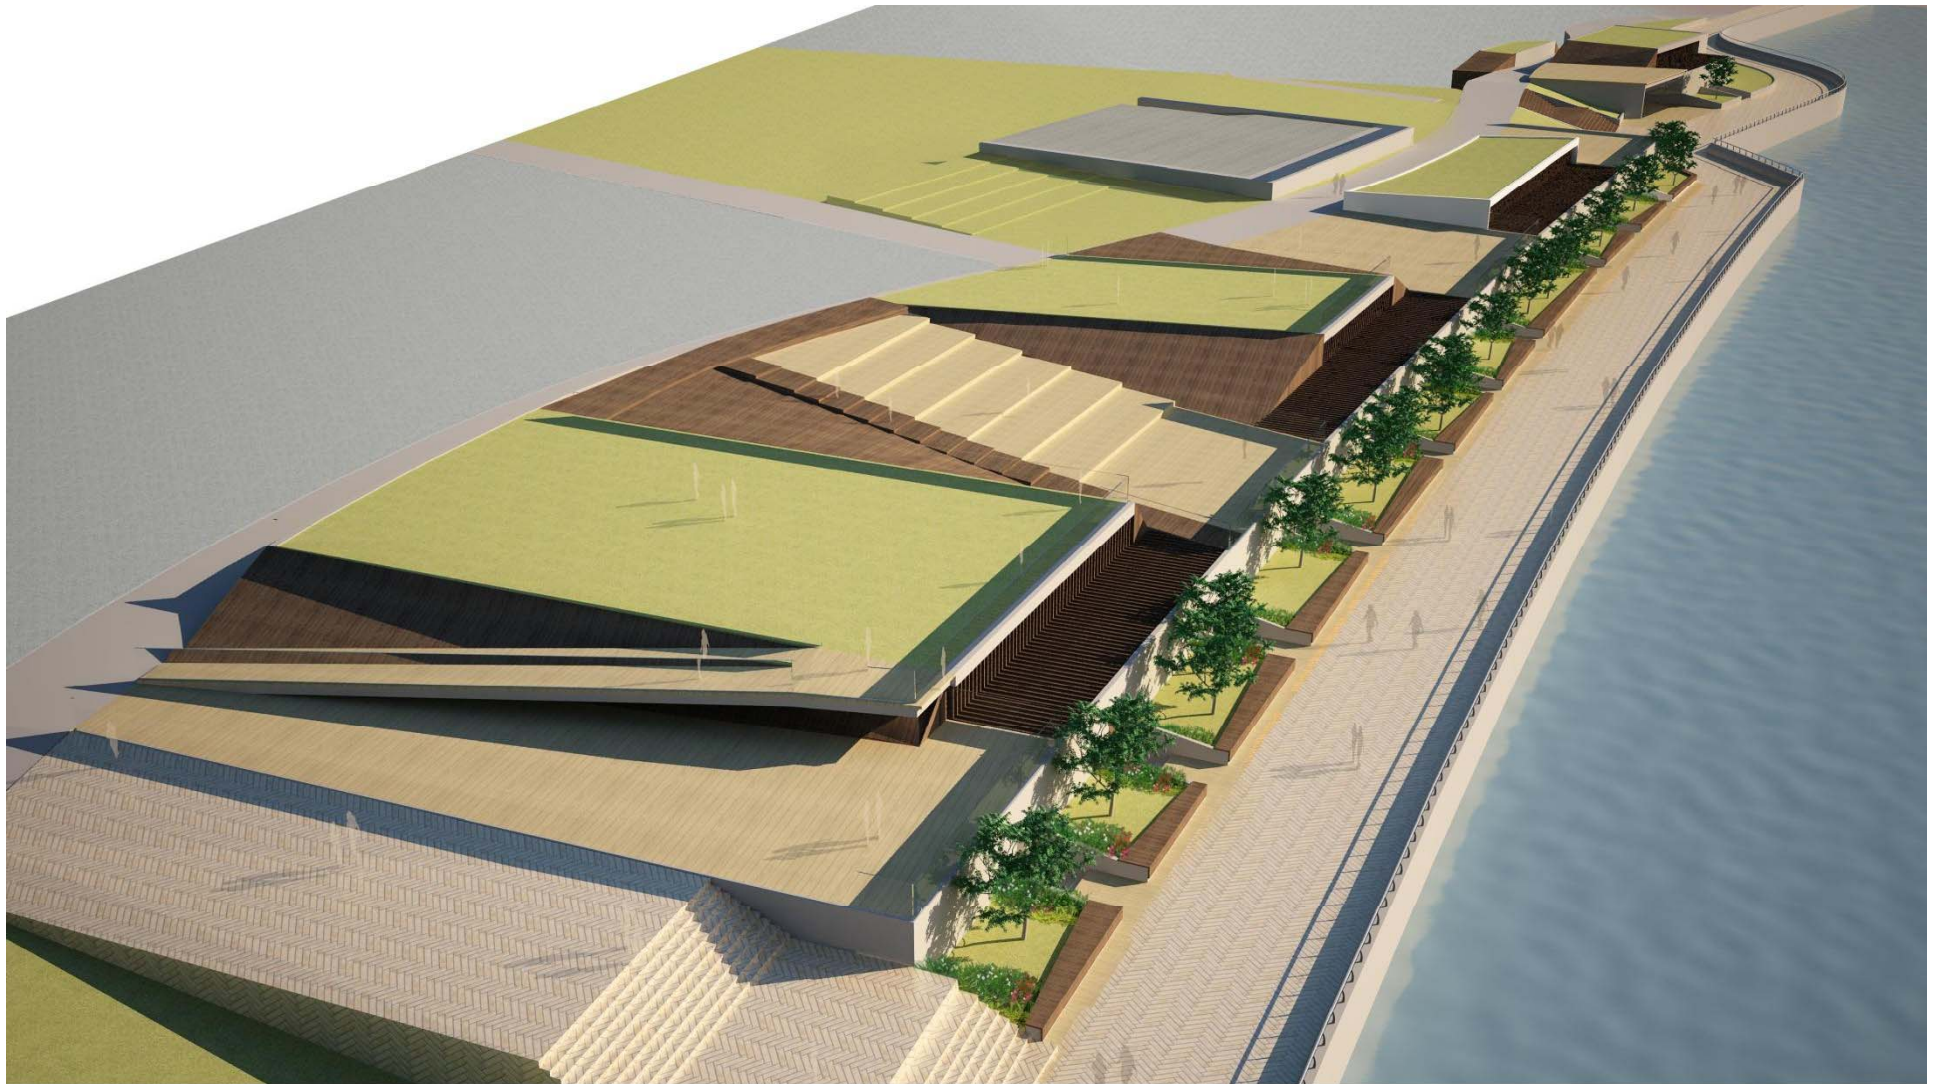

Section
切面圖

Green Carpet Extension – Modified design

綠地氈伸延部分 – 改良設計

Green Carpet Extension – Modified design

綠地氈伸延部分 – 改良設計

Viewing Decks above Pump Houses – Previous Design

抽水站上之觀景平台 – 原設計

Viewing Decks above Pump Houses – Modified Design

抽水站上之觀景平台-改良設計

Viewing Decks above Pump Houses – Modified Design

抽水站上之觀景平台-改良設計

Viewing Decks above Pump Houses – Modified Design

抽水站上之觀景平台-改良設計

Boardwalk and Greenery
木板路與綠化草地

Viewing Decks
觀景平台

Sitting Out Area
休憩處

Section B
切面圖 B

Viewing Decks above Pump Houses – Modified Design

抽水站上之觀景平台-改良設計

Section C
切面圖 C

Viewing Decks above Pump Houses – Modified Design

抽水站上之觀景平台-改良設計

- Improved Accessibility of Waterfront
改善海濱的可達性

A **Continuous Promenade**

Multi-purpose Deck

Landscape Steps

Pergola

Lawn

Footpath & Stepping Stone

END