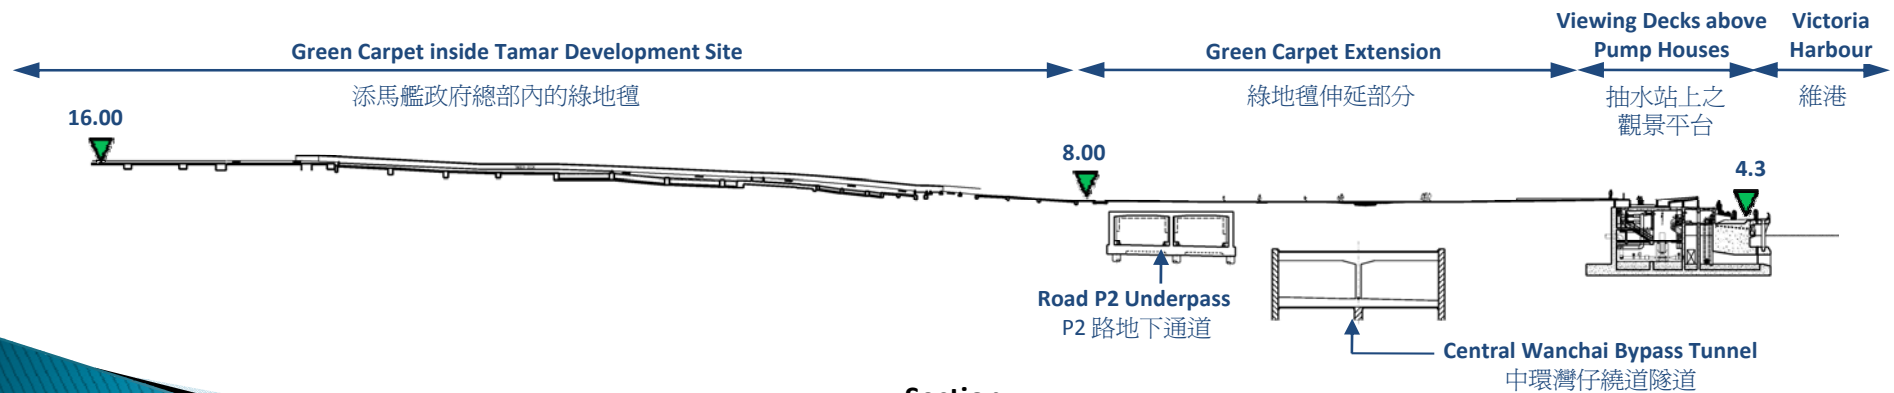

Section
切面圖

Green Carpet Extension – Modified design

綠地氈伸延部分 – 改良設計

Green Carpet Extension – Modified design

綠地氈伸延部分 – 改良設計

Viewing Decks above Pump Houses – Previous Design

抽水站上之觀景平台 – 原設計

Viewing Decks above Pump Houses – Modified Design

抽水站上之觀景平台-改良設計

Viewing Decks above Pump Houses – Modified Design

抽水站上之觀景平台-改良設計

Viewing Decks above Pump Houses – Modified Design

抽水站上之觀景平台-改良設計

Boardwalk and Greenery
木板路與綠化草地

Viewing Decks
觀景平台

Sitting Out Area
休憩處

Section B
切面圖 B

Viewing Decks above Pump Houses – Modified Design

抽水站上之觀景平台-改良設計

Section C
切面圖 C

Viewing Decks above Pump Houses – Modified Design

抽水站上之觀景平台-改良設計

- Improved Accessibility of Waterfront
改善海濱的可達性