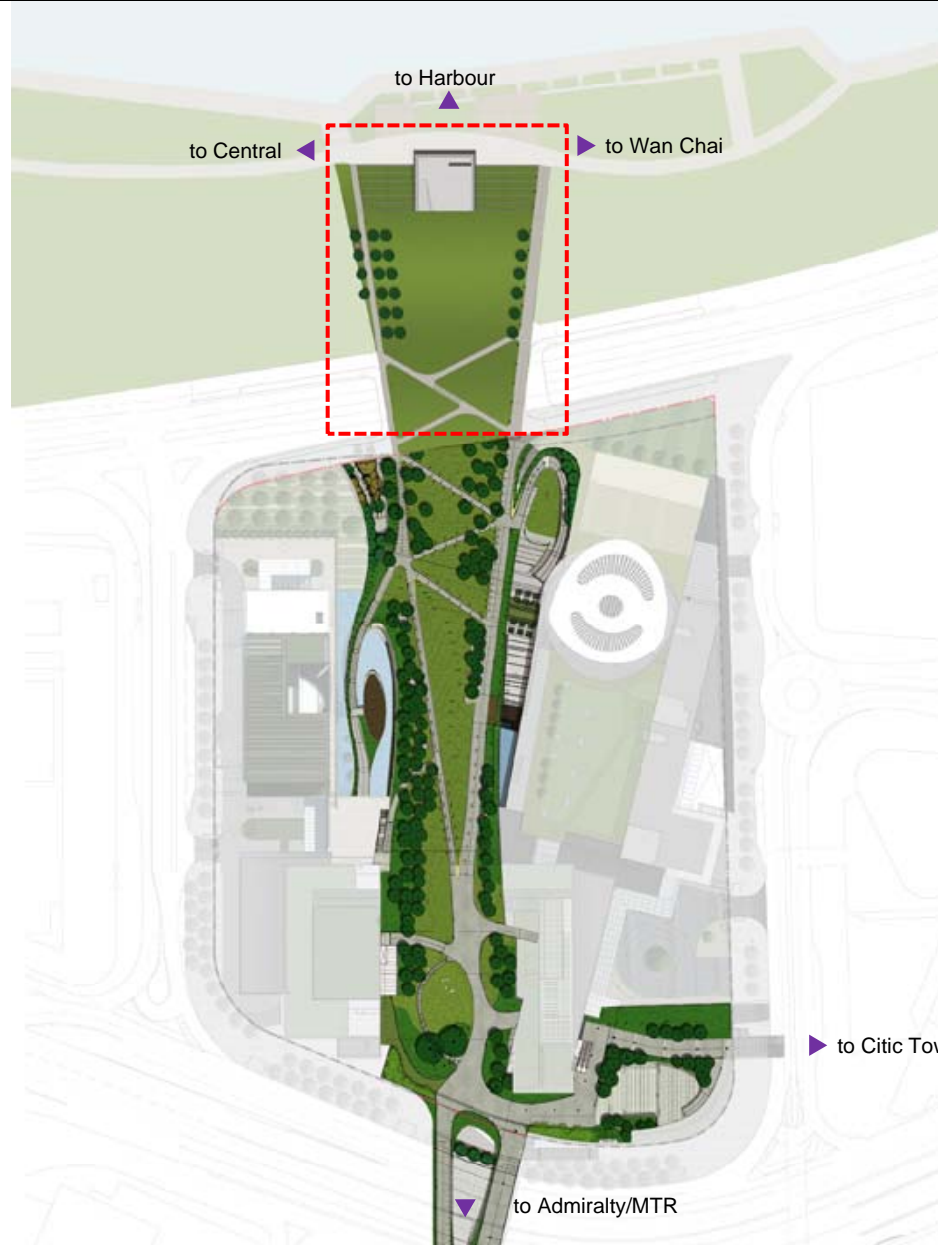

Connecting the **City**
to the **Harbour**

A **Continuous Promenade**