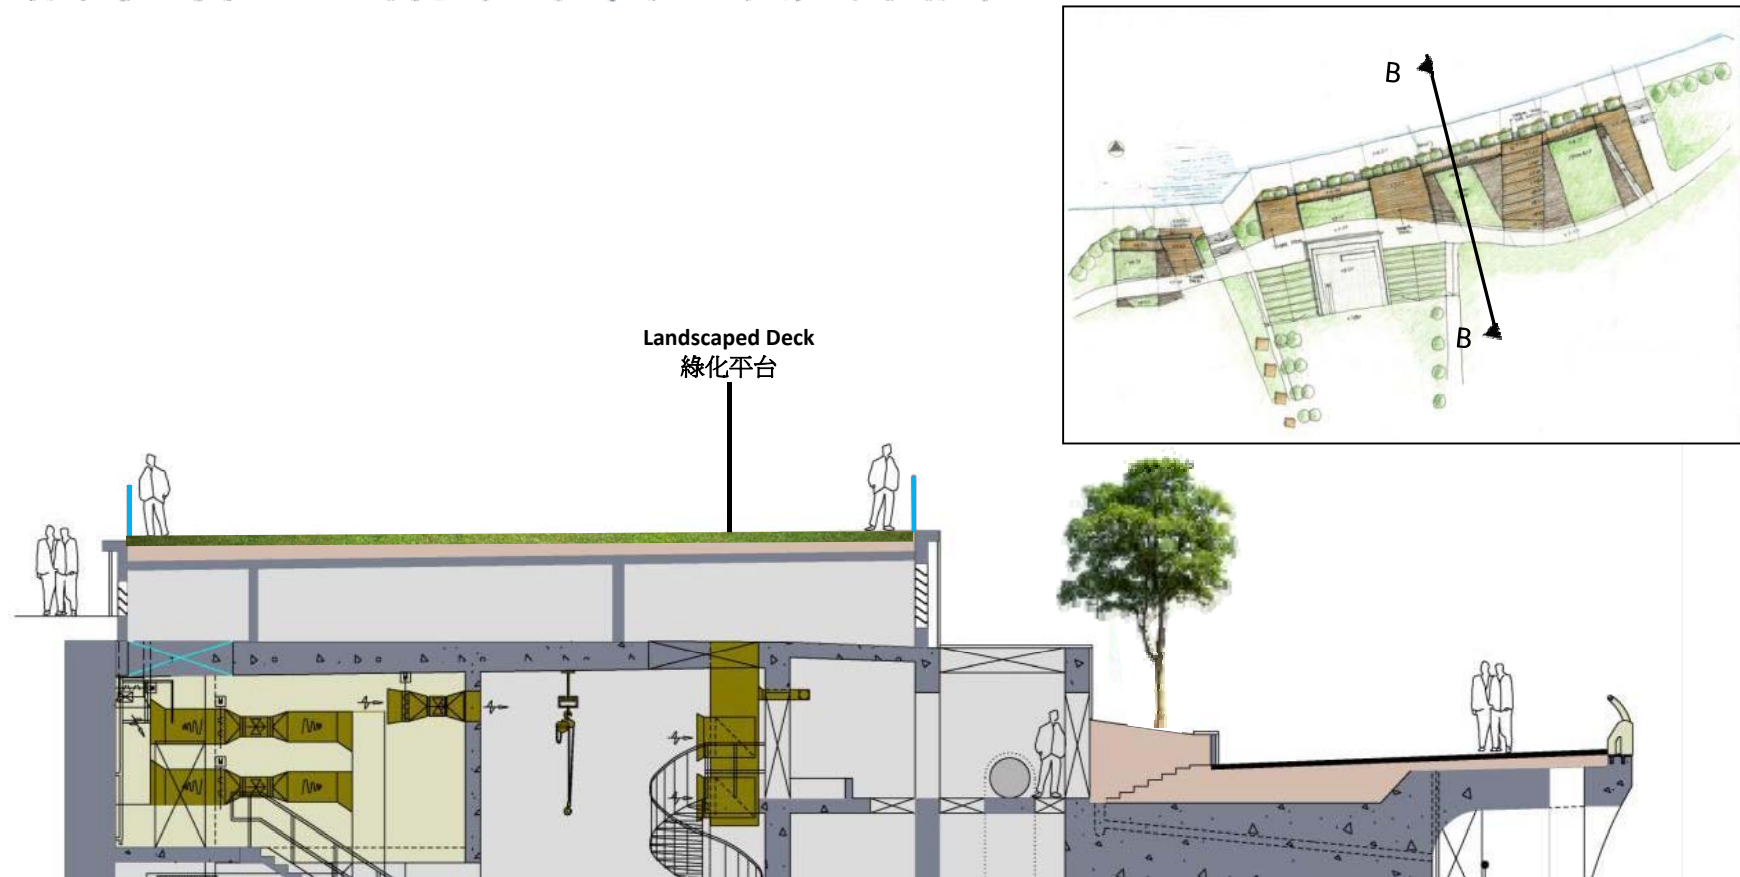

Section
切面圖

Green Carpet Extension – Modified design

綠地氈伸延部分 – 改良設計

Green Carpet Extension – Modified design

綠地氈伸延部分 – 改良設計

Viewing Decks above Pump Houses – Previous Design

抽水站上之觀景平台 – 原設計

Viewing Decks above Pump Houses – Modified Design

抽水站上之觀景平台-改良設計

Viewing Decks above Pump Houses – Modified Design

抽水站上之觀景平台-改良設計

Viewing Decks above Pump Houses – Modified Design

抽水站上之觀景平台-改良設計

Boardwalk and Greenery
木板路與綠化草地

Viewing Decks
觀景平台

Sitting Out Area
休憩處

Space for Vending Machines/Small Kiosk
供設置自動售賣機/小賣亭的空間

Viewing Decks above Pump Houses – Modified Design

抽水站上之觀景平台-改良設計

Viewing Deck
觀景平台

Section A
切面圖 A

Viewing Decks above Pump Houses – Modified Design

抽水站上之觀景平台-改良設計

Section B
切面圖 B

Viewing Decks above Pump Houses – Modified Design

抽水站上之觀景平台-改良設計

Section C
切面圖 C

Viewing Decks above Pump Houses – Modified Design

抽水站上之觀景平台-改良設計

- Improved Accessibility of Waterfront
改善海濱的可達性