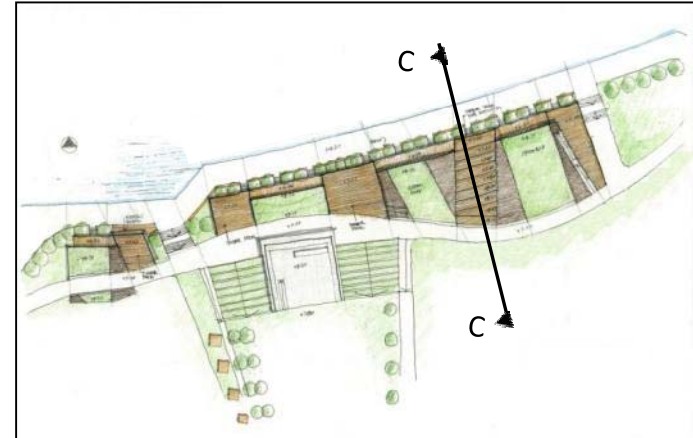

Section
切面圖

Green Carpet Extension – Modified design

綠地氈伸延部分 – 改良設計

Green Carpet Extension – Modified design

綠地氈伸延部分 – 改良設計

Viewing Decks above Pump Houses – Previous Design

抽水站上之觀景平台 – 原設計

Viewing Decks above Pump Houses – Modified Design

抽水站上之觀景平台-改良設計

Viewing Decks above Pump Houses – Modified Design

抽水站上之觀景平台-改良設計

Viewing Decks above Pump Houses – Modified Design

抽水站上之觀景平台-改良設計

Boardwalk and Greenery
木板路與綠化草地

Viewing Decks
觀景平台

Sitting Out Area
休憩處

Space for Vending Machines/Small Kiosk
供設置自動售賣機/小賣亭的空間

Viewing Decks above Pump Houses – Modified Design

抽水站上之觀景平台-改良設計

Viewing Deck
觀景平台

Section A
切面圖 A

Viewing Decks above Pump Houses – Modified Design

抽水站上之觀景平台-改良設計

Section B
切面圖 B

Viewing Decks above Pump Houses – Modified Design

抽水站上之觀景平台-改良設計

Section C
切面圖 C

Viewing Decks above Pump Houses – Modified Design

抽水站上之觀景平台-改良設計

- Improved Accessibility of Waterfront
改善海濱的可達性