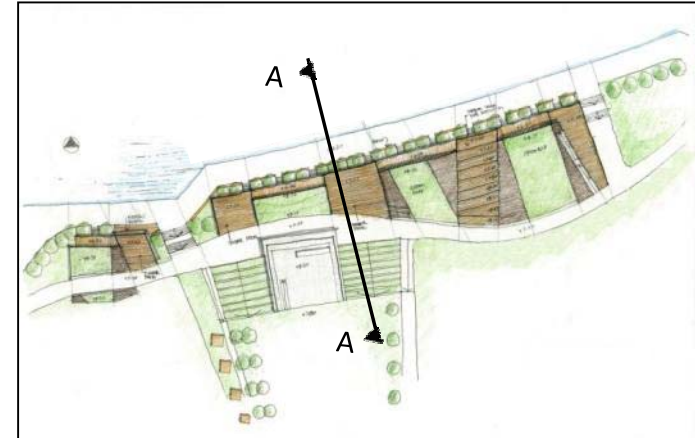

Section
切面圖

Green Carpet Extension – Modified design

綠地氈伸延部分 – 改良設計

Green Carpet Extension – Modified design

綠地氈伸延部分 – 改良設計

Viewing Decks above Pump Houses – Previous Design

抽水站上之觀景平台 – 原設計

Viewing Decks above Pump Houses – Modified Design

抽水站上之觀景平台-改良設計

Viewing Decks above Pump Houses – Modified Design

抽水站上之觀景平台-改良設計

Viewing Decks above Pump Houses – Modified Design

抽水站上之觀景平台-改良設計

Boardwalk and Greenery
木板路與綠化草地

Viewing Decks
觀景平台

Sitting Out Area
休憩處

Space for Vending Machines/Small Kiosk
供設置自動售賣機/小賣亭的空間

Viewing Decks above Pump Houses – Modified Design

抽水站上之觀景平台-改良設計

Viewing Deck
觀景平台

Section A
切面圖 A

Viewing Decks above Pump Houses – Modified Design

抽水站上之觀景平台-改良設計

Section B
切面圖 B

Viewing Decks above Pump Houses – Modified Design

抽水站上之觀景平台-改良設計

Section C
切面圖 C

Viewing Decks above Pump Houses – Modified Design

抽水站上之觀景平台-改良設計

- Improved Accessibility of Waterfront
改善海濱的可達性