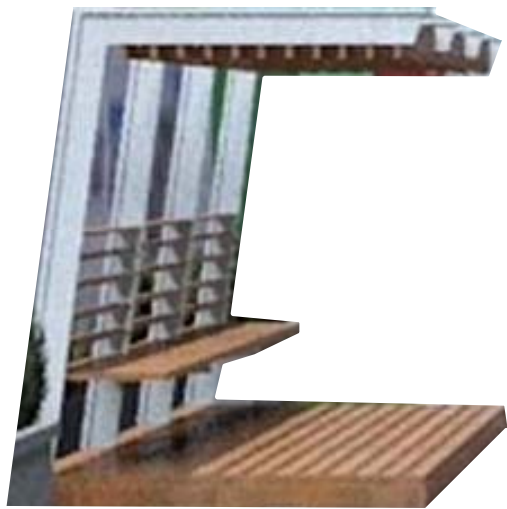

抽水站上之觀景平台-改良設計

Viewing Decks above Pump Houses – Modified Design

抽水站上之觀景平台-改良設計

Viewing Decks above Pump Houses – Modified Design

抽水站上之觀景平台-改良設計

Boardwalk and Greenery
木板路與綠化草地

Viewing Decks
觀景平台

Sitting Out Area
休憩處

Space for Vending Machines/Small Kiosk
供設置自動售賣機/小賣亭的空間

Viewing Decks above Pump Houses – Modified Design

抽水站上之觀景平台-改良設計

Viewing Deck
觀景平台

Section A
切面圖 A

Viewing Decks above Pump Houses – Modified Design

抽水站上之觀景平台-改良設計

Section B
切面圖 B

Viewing Decks above Pump Houses – Modified Design

抽水站上之觀景平台-改良設計

Section C
切面圖 C

Viewing Decks above Pump Houses – Modified Design

抽水站上之觀景平台-改良設計

- Improved Accessibility of Waterfront
改善海濱的可達性

Additional Facilities

額外設施

Rain Shelters with Benches
避雨蓬連座椅

Temporary Washroom
臨時洗手間

Location Plan for Facilities 設施位置圖

Legend 圖例

- K Vending Machine/Small Kiosk
自動售賣機/小賣亭
- Benches/Sitting Out Area
座椅/休憩處
- Rain Shelters with Benches
避雨篷連座椅
- ♂ ♀ Temporary Washroom
臨時洗手間
- Additional Planter Strip
額外花槽