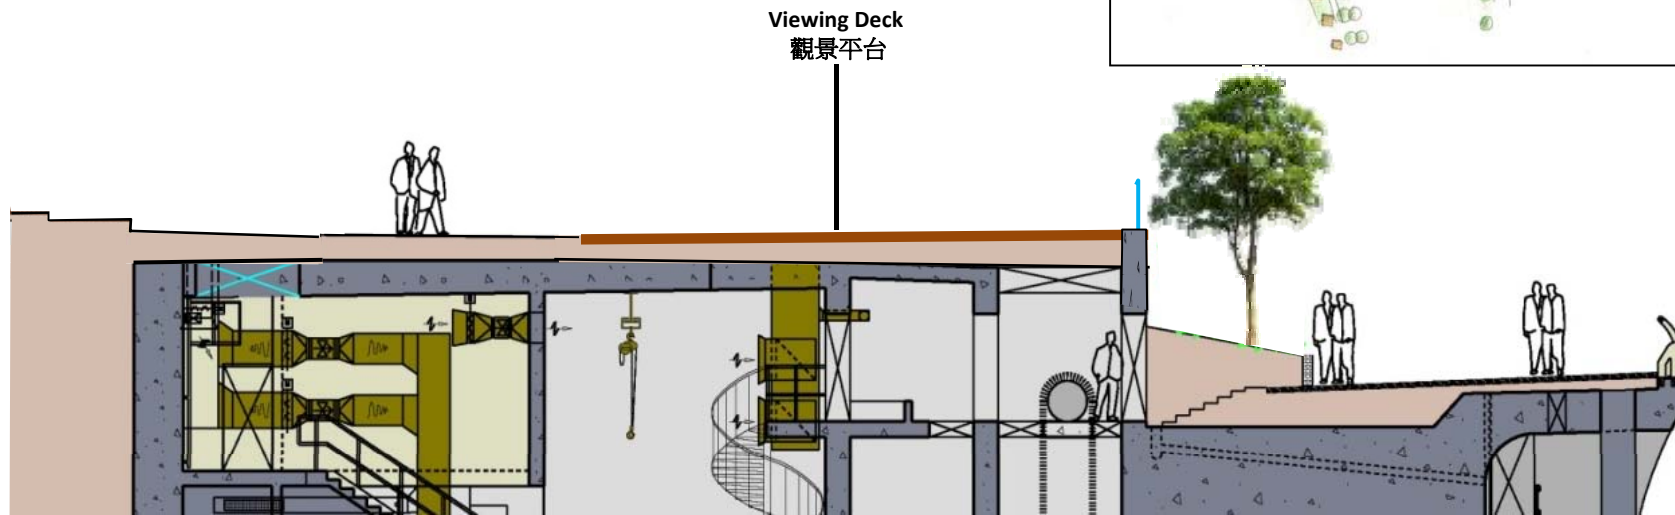

Section
切面圖

Green Carpet Extension – Modified design

綠地氈伸延部分 – 改良設計

Green Carpet Extension – Modified design

綠地氈伸延部分 – 改良設計

Viewing Decks above Pump Houses – Previous Design

抽水站上之觀景平台 – 原設計

Viewing Decks above Pump Houses – Modified Design

抽水站上之觀景平台-改良設計

Viewing Decks above Pump Houses – Modified Design

抽水站上之觀景平台-改良設計

Viewing Decks above Pump Houses – Modified Design

抽水站上之觀景平台-改良設計

Boardwalk and Greenery
木板路與綠化草地

Viewing Decks
觀景平台

Sitting Out Area
休憩處

Space for Vending Machines/Small Kiosk
供設置自動售賣機/小賣亭的空間

Viewing Decks above Pump Houses – Modified Design

抽水站上之觀景平台-改良設計

Viewing Deck
觀景平台

Section A
切面圖 A

Viewing Decks above Pump Houses – Modified Design

抽水站上之觀景平台-改良設計

Section B
切面圖 B

Viewing Decks above Pump Houses – Modified Design

抽水站上之觀景平台-改良設計

Section C
切面圖 C

Viewing Decks above Pump Houses – Modified Design

抽水站上之觀景平台-改良設計

- Improved Accessibility of Waterfront
改善海濱的可達性