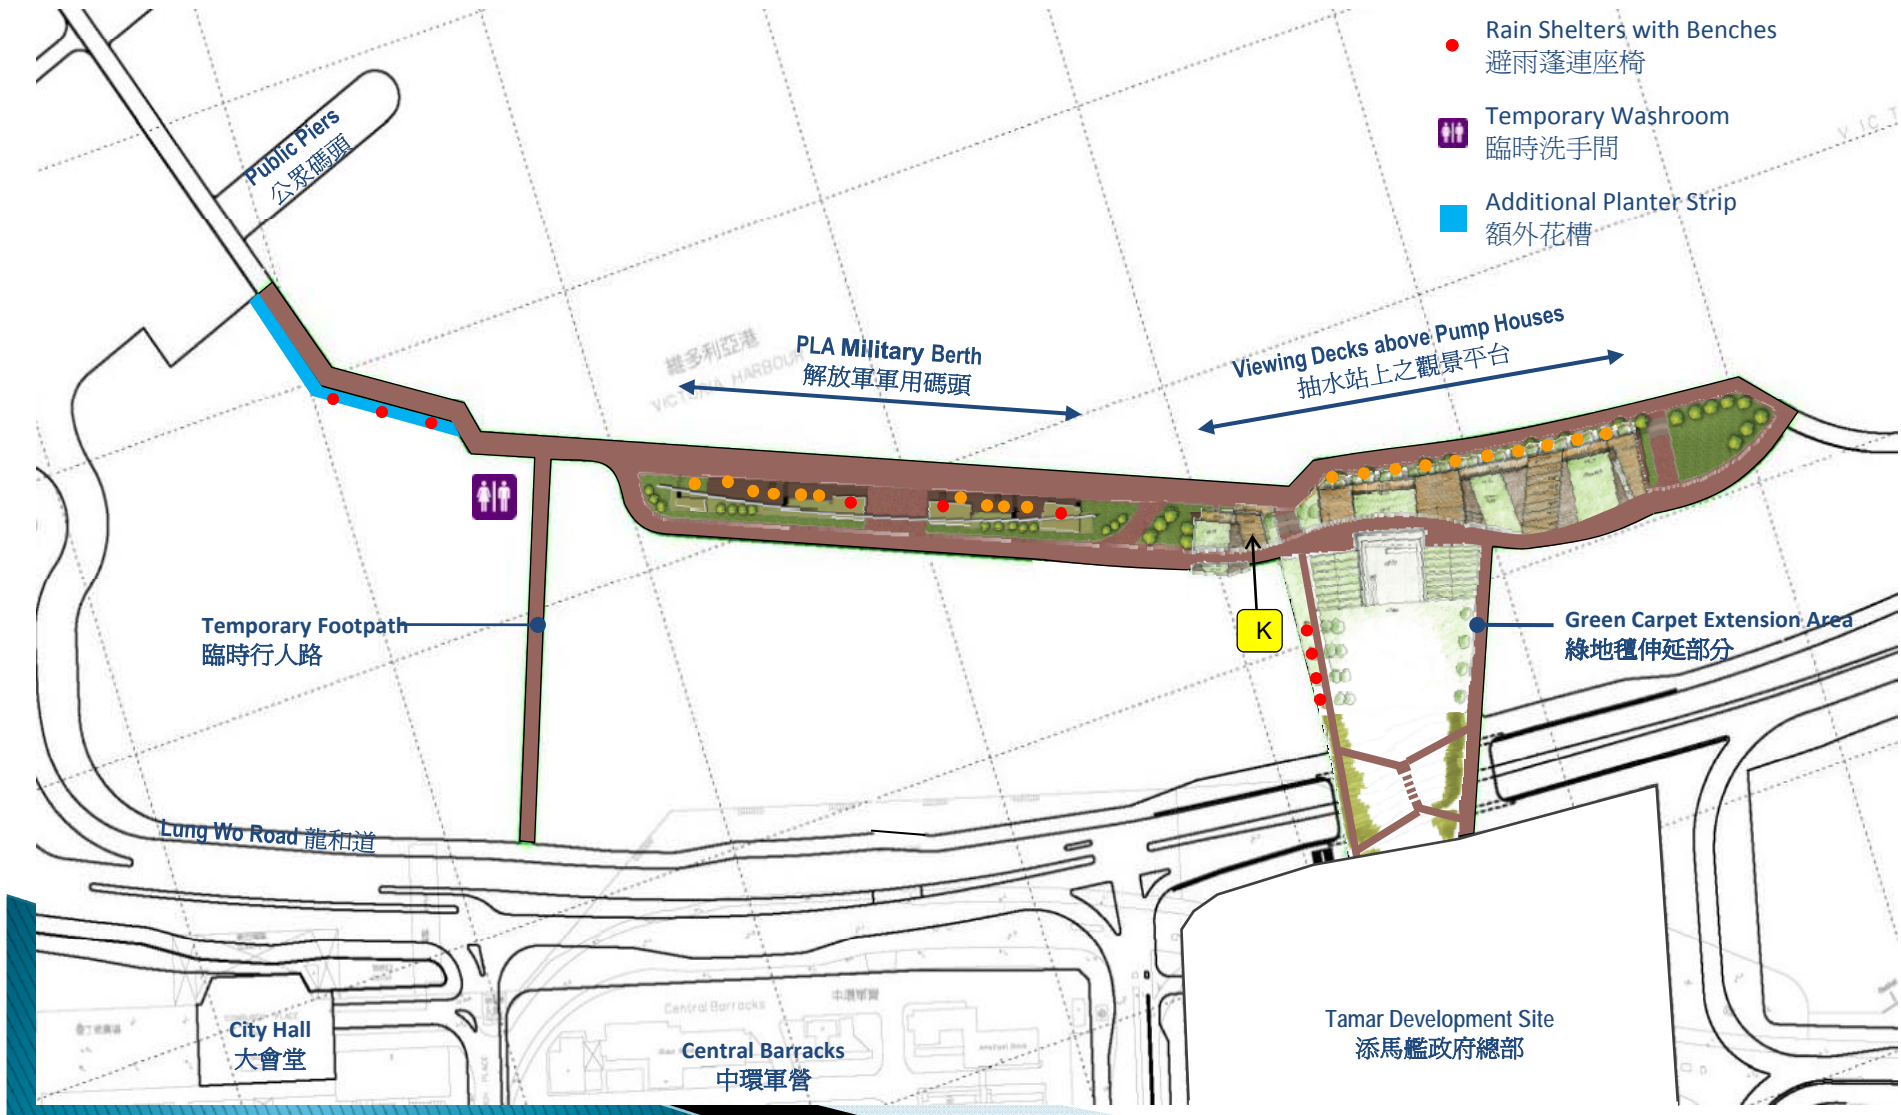

Section B
切面圖 B

Viewing Decks above Pump Houses – Modified Design

抽水站上之觀景平台-改良設計

Section C
切面圖 C

Viewing Decks above Pump Houses – Modified Design

抽水站上之觀景平台-改良設計

- Improved Accessibility of Waterfront
改善海濱的可達性

Additional Facilities

額外設施

Rain Shelters with Benches
避雨蓬連座椅

Temporary Washroom
臨時洗手間

Location Plan for Facilities 設施位置圖

Legend 圖例

- K Vending Machine/Small Kiosk
自動售賣機/小賣亭
- Benches/Sitting Out Area
座椅/休憩處
- Rain Shelters with Benches
避雨篷連座椅
- ♂ ♀ Temporary Washroom
臨時洗手間
- Additional Planter Strip
額外花槽