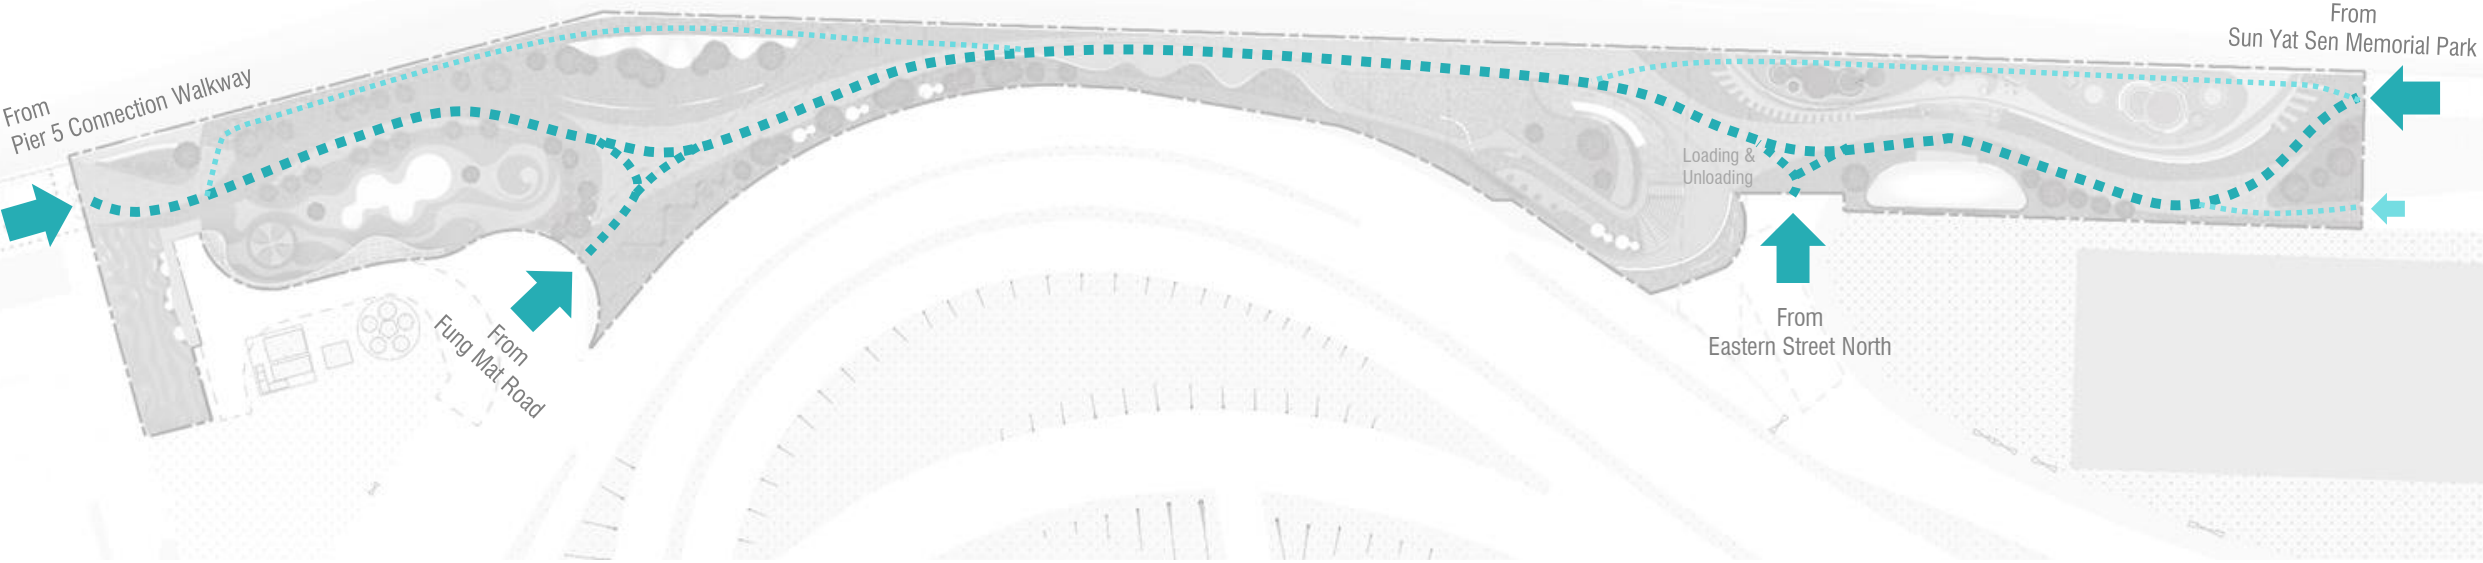

Sai Ying Pun MTR

SITE CONTEXT : VEHICULAR ACCESS

- . - Site Boundary
- ← Vehicle Access
- Adjacent Site
- Bus Stop
- Tram
- Sai Ying Pun MTR

MASTER LAYOUT PLAN

Multi-purpose Area

Intergenerational Play Space

Sitting Out by the Sea

Observation Deck

Water Play

Service Block
(Refreshment Kiosk &
Plant Room)

Service Block
(Toilet)

CIRCULATION

The image is a detailed architectural site plan of a multi-purpose area. The central feature is a large, semi-circular arena with a dotted floor pattern and a series of vertical lines along its inner edge, possibly representing seating or structural elements. Surrounding the arena are various functional zones: a parking lot with several car symbols, a building with a circular feature, and landscaped areas with trees and walkways. The plan is rendered in a light gray, semi-transparent style, overlaid on a white background. At the bottom of the image, there is a decorative graphic consisting of several horizontal, wavy bands in shades of brown and orange, suggesting a landscape or terrain profile.

Intergenerational Play Space

An architectural site plan for a waterfront development. The plan shows a curved promenade with various outdoor seating areas, including circular tables and benches. There are landscaped green spaces with trees and shrubs. A large, curved structure, possibly a stage or a large seating area, is visible in the center. The plan is overlaid on a background of wavy, brownish-orange lines representing the sea. The title "Sitting Out by the Sea" is centered in a bold, orange font.