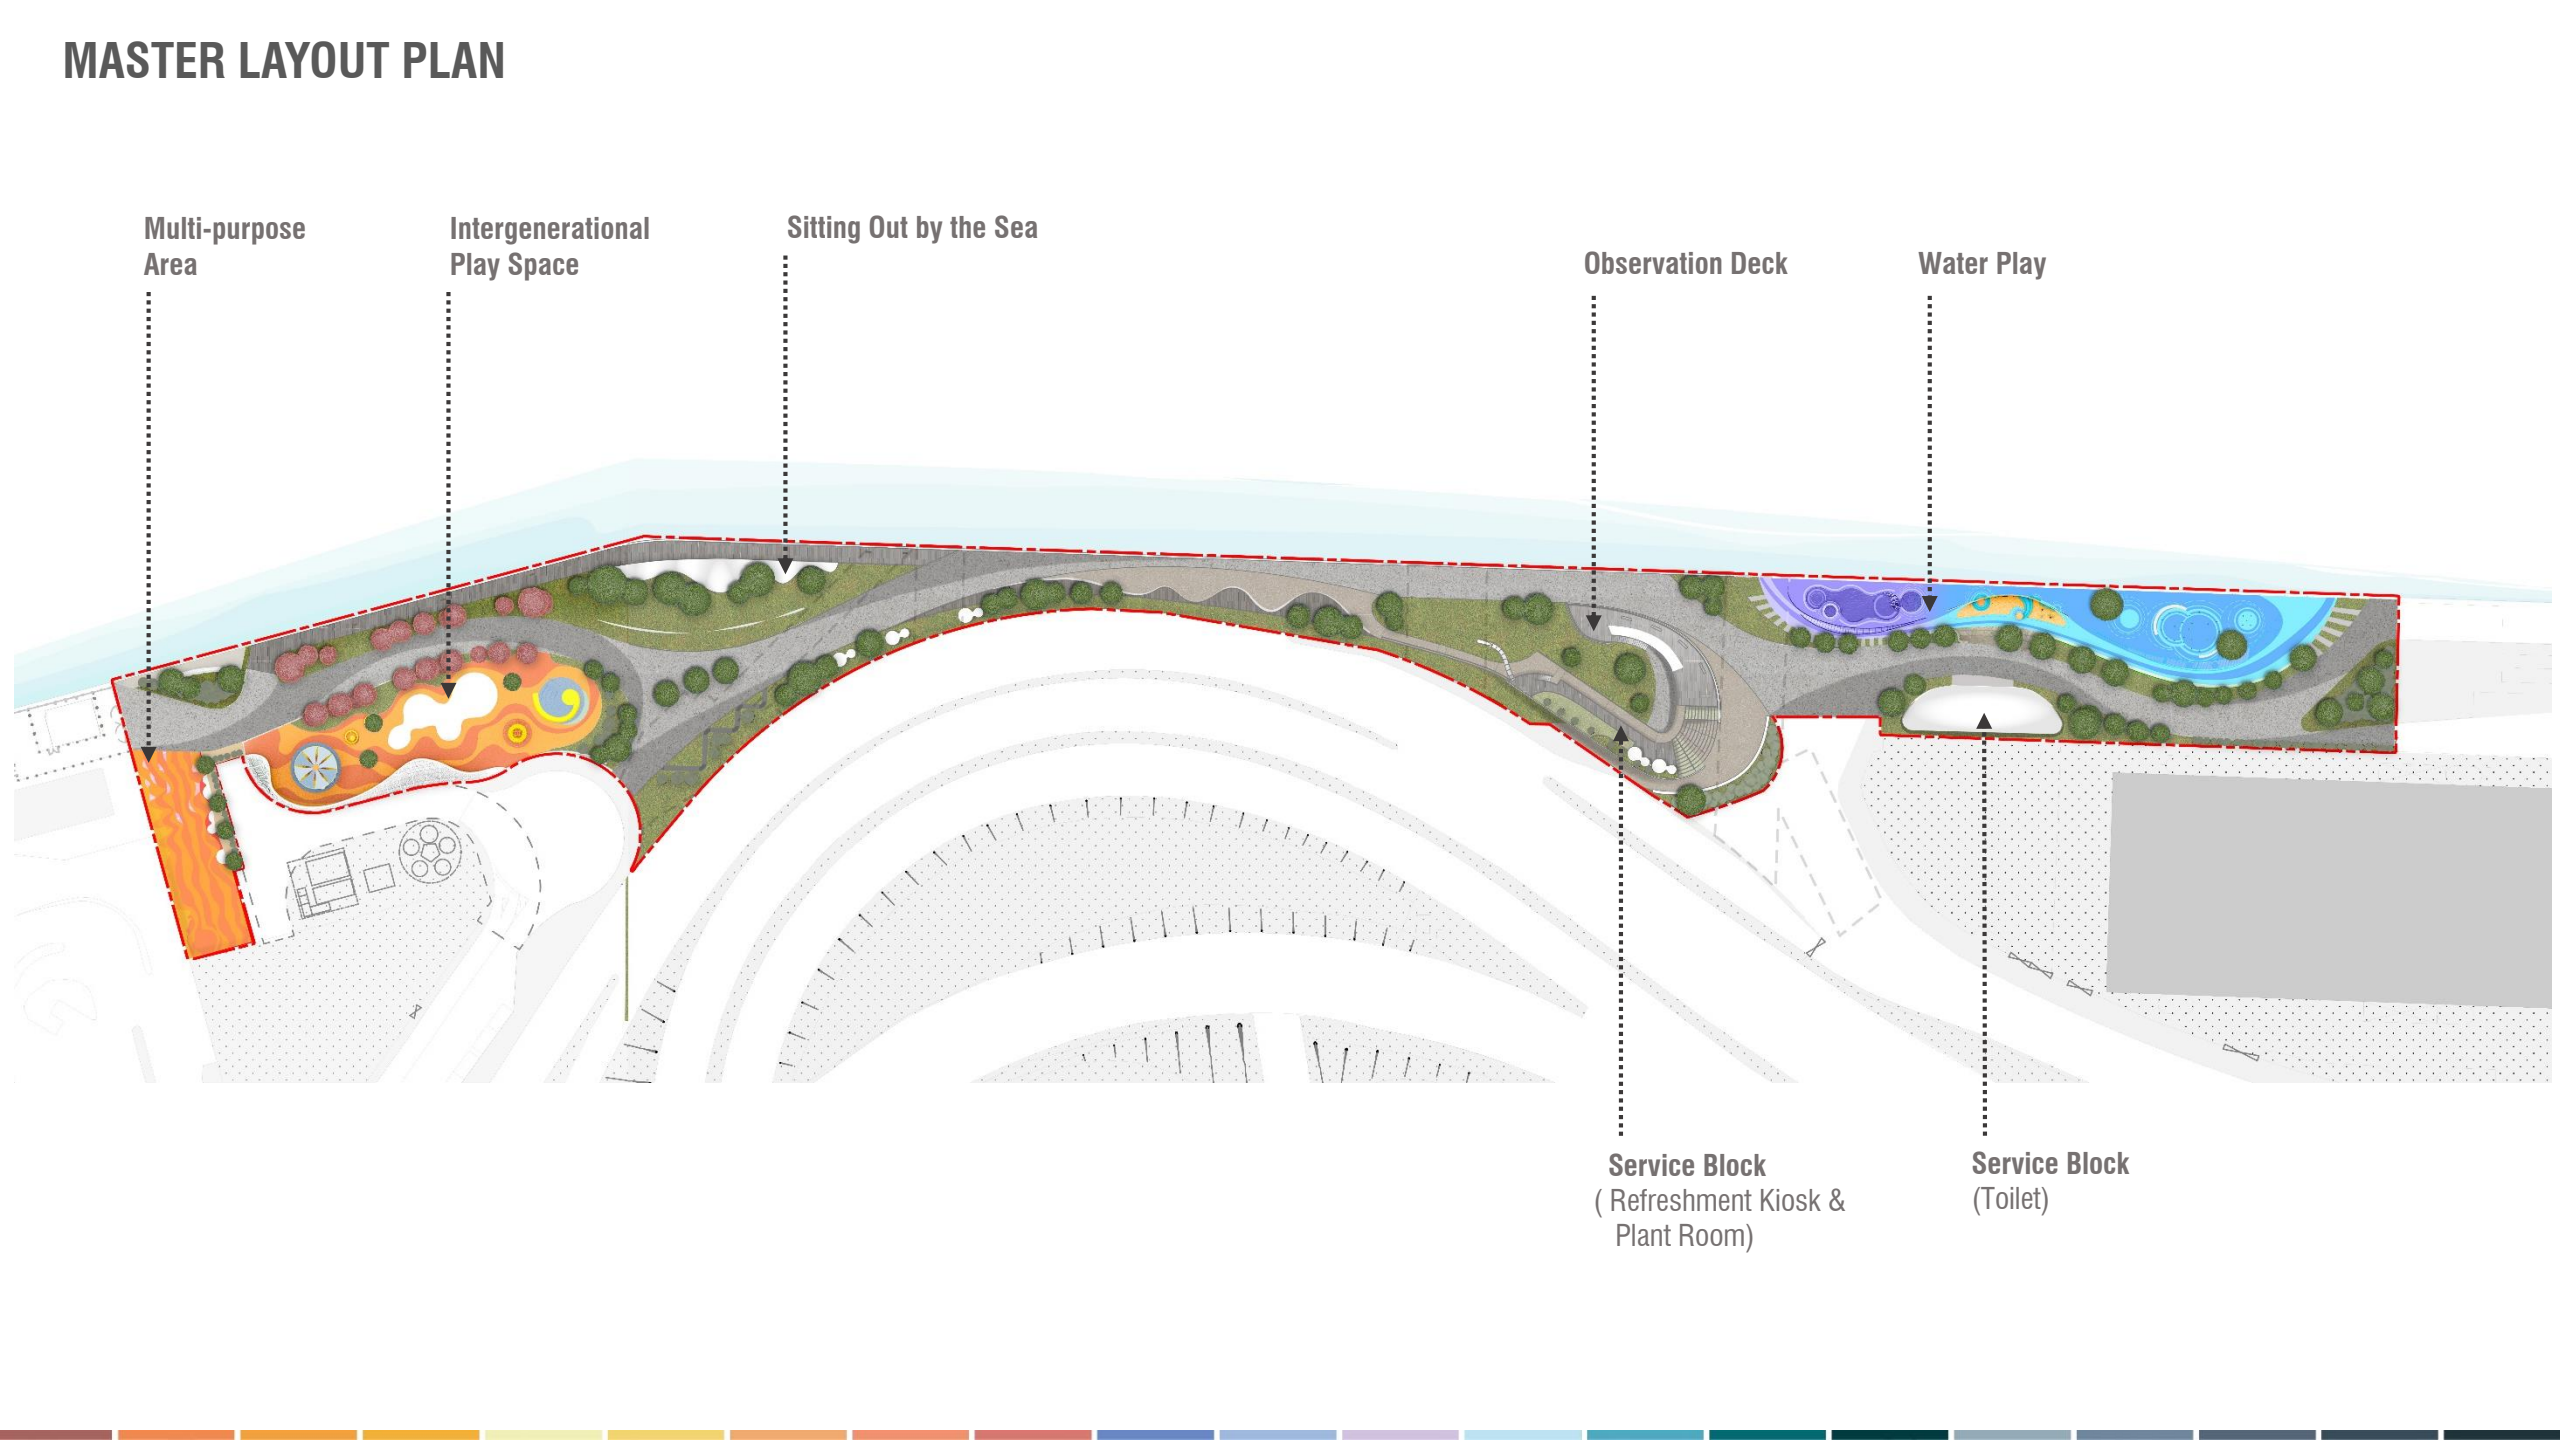

Sai Ying Pun MTR

SITE CONTEXT : VEHICULAR ACCESS

- . - Site Boundary
- ← Vehicle Access
- Adjacent Site
- Bus Stop
- Tram
- Sai Ying Pun MTR

MASTER LAYOUT PLAN

Multi-purpose Area

Intergenerational Play Space

Sitting Out by the Sea

Observation Deck

Water Play

Service Block
(Refreshment Kiosk &
Plant Room)

Service Block
(Toilet)

CIRCULATION

The image is a detailed architectural site plan of a multi-purpose area. The central feature is a large, semi-circular arena with a dotted floor pattern and a series of vertical lines along its inner edge, possibly representing seating or structural elements. Surrounding the arena are various functional zones: a parking lot with several car symbols, a building with a circular feature, and landscaped areas with trees and walkways. The plan is rendered in a light gray, semi-transparent style, overlaid on a white background. At the bottom of the image, there is a decorative graphic consisting of several horizontal, wavy bands in shades of brown and orange, suggesting a landscape or terrain profile.

Intergenerational Play Space

An architectural site plan for a waterfront development. The plan shows a curved promenade with various outdoor seating areas, including circular tables and benches. There are landscaped green spaces with trees and shrubs. A large, curved structure, possibly a stage or a large seating area, is visible in the center. The plan is overlaid on a background of wavy, brownish-orange lines representing the sea. The title "Sitting Out by the Sea" is centered in a bold, orange font.