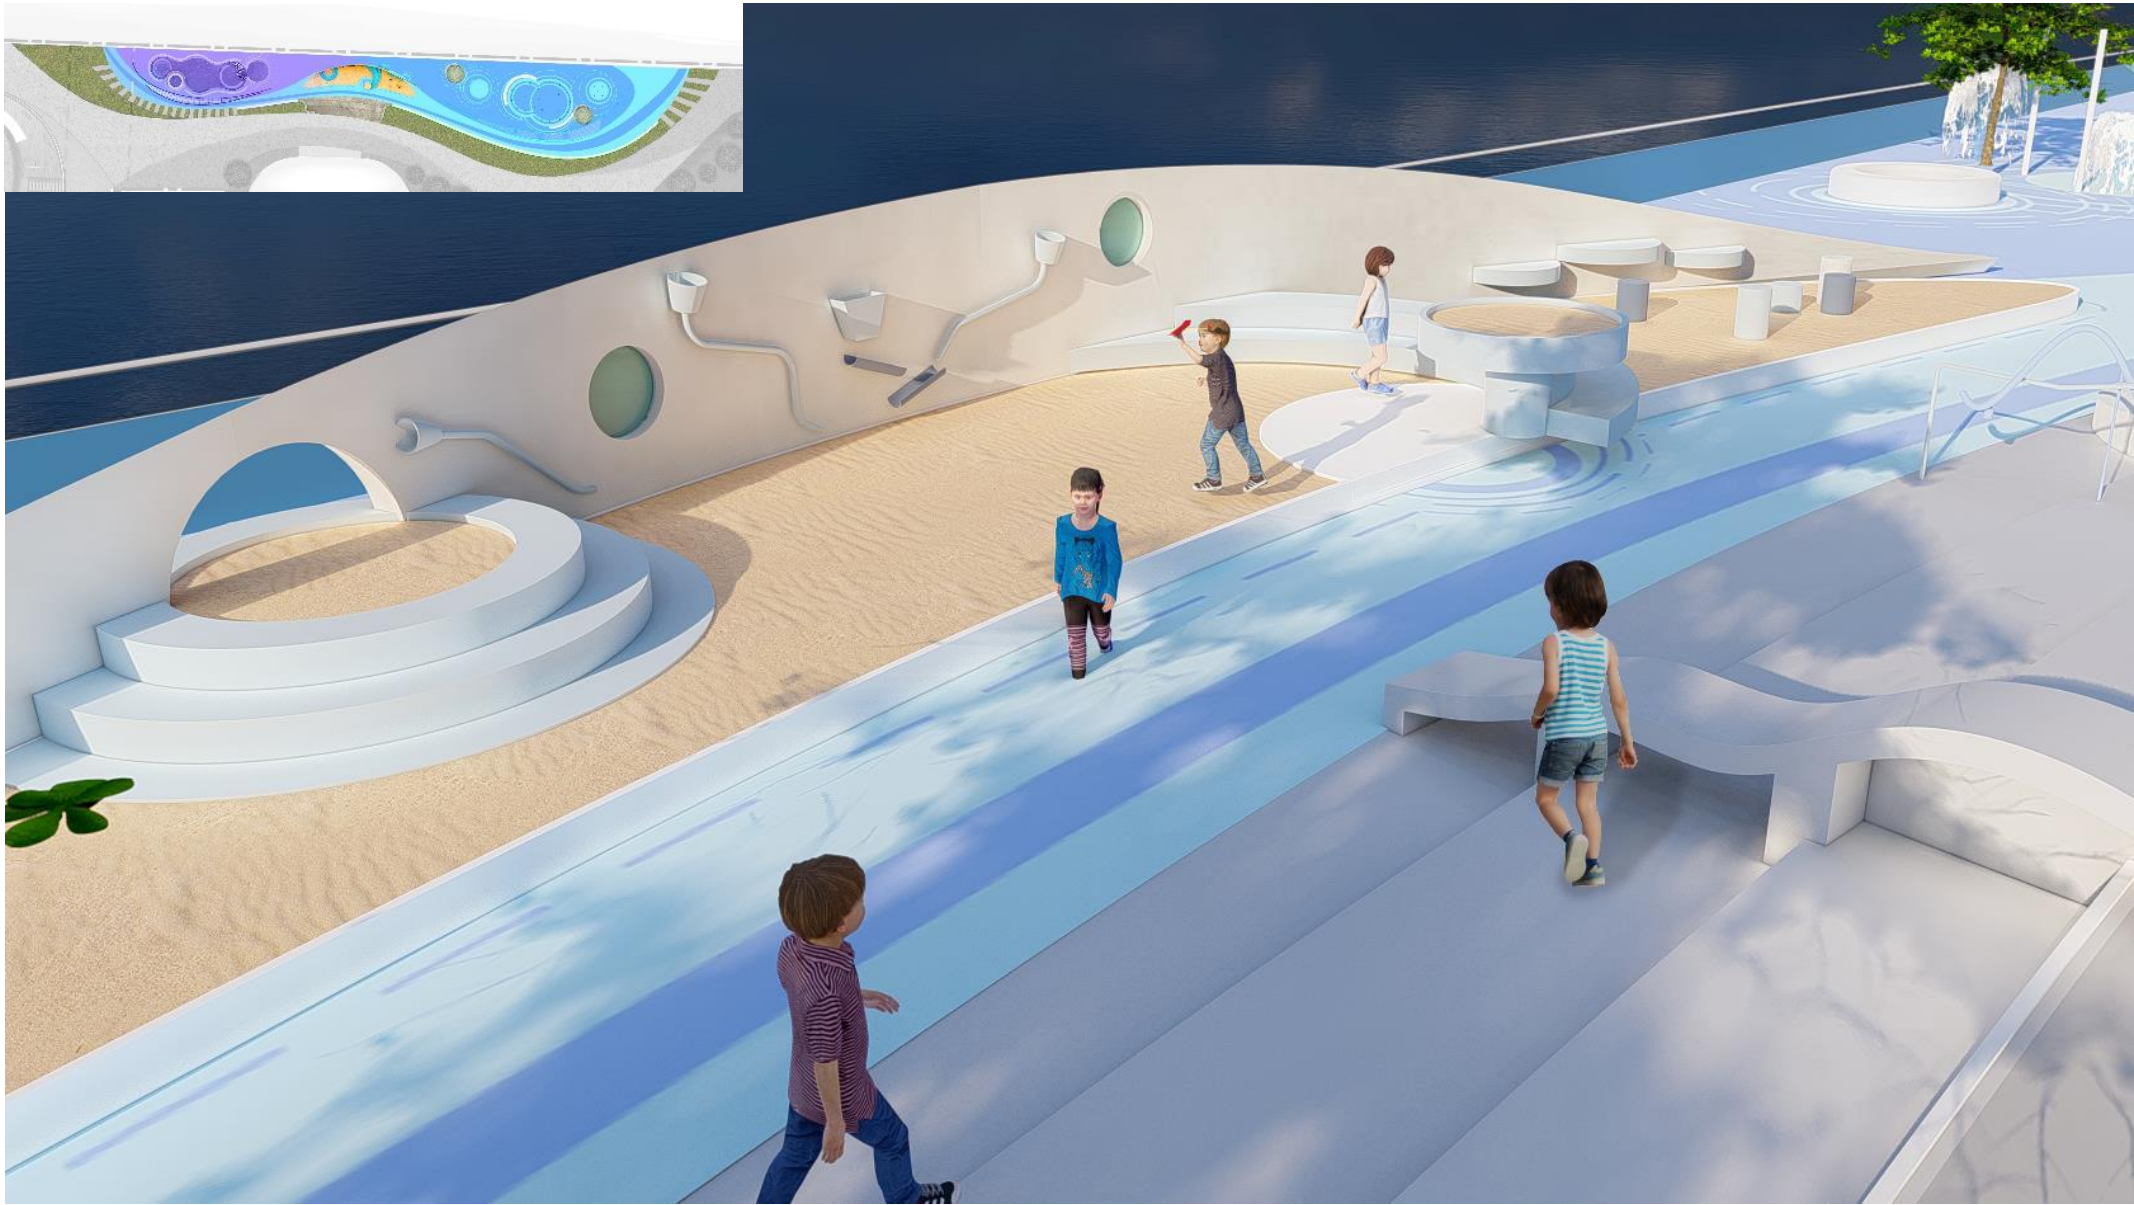

Sand Play Area