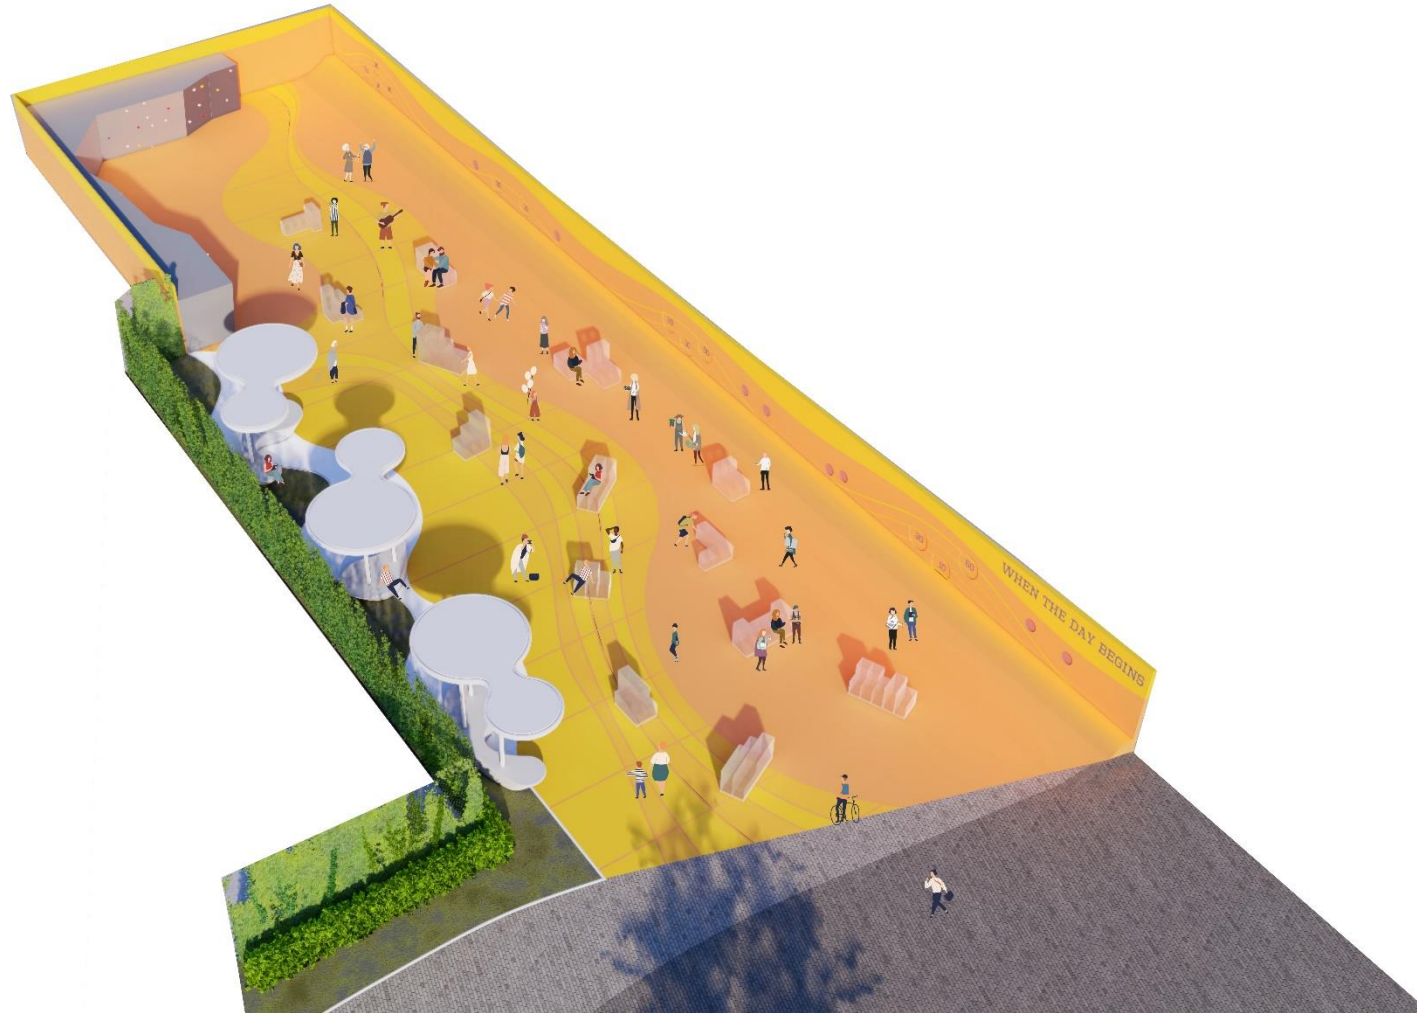

Sitting Out by the Sea

Observation Deck

Water Play

Service Block
(Refreshment Kiosk &
Plant Room)

Service Block
(Toilet)

CIRCULATION

The image is a detailed architectural site plan of a multi-purpose area. The central feature is a large, semi-circular arena with a dotted floor pattern and a series of vertical lines along its inner edge, possibly representing seating or structural elements. Surrounding the arena are various functional zones: a parking lot with several car symbols, a building with a circular feature, and landscaped areas with trees and walkways. The plan is rendered in a light gray, semi-transparent style, overlaid on a white background. At the bottom of the image, there is a decorative graphic consisting of several horizontal, wavy bands in shades of brown and orange, suggesting a landscape or terrain profile.

Multi-purpose Area

Multi-purpose Area

Multi-purpose Area

Multi-purpose Area

Multi-purpose Area

Multi-purpose Area

An architectural site plan for an intergenerational play space. The plan features a central area with concentric, semi-circular paths. To the left, there is a colorful, abstract play structure with orange, yellow, and blue sections. To the right, there are more play structures, including a circular one and a rectangular one. The entire plan is set against a light gray background with a white border. The text "Intergenerational Play Space" is centered in the middle of the plan in a bold, orange font.

Intergenerational Play Space

Intergenerational Play Space

Intergenerational Play Space

Intergenerational Play Space

The Big Toy

Sensory Wall

15

16