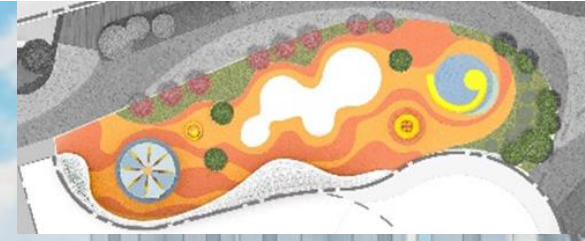

Multi-purpose Area

Multi-purpose Area

Multi-purpose Area

Multi-purpose Area

Multi-purpose Area

Multi-purpose Area

An architectural site plan for an intergenerational play space. The plan features a central area with concentric, semi-circular paths. To the left, there is a colorful, abstract play structure with orange, yellow, and blue sections. To the right, there are more play structures, including a circular one and a rectangular one. The entire plan is set against a light gray background with a white border. The text "Intergenerational Play Space" is centered in the middle of the plan in a bold, orange font.

Intergenerational Play Space

Intergenerational Play Space

Intergenerational Play Space

Intergenerational Play Space

The Big Toy

Sensory Wall

15

16

Intergenerational Play Space

An architectural site plan for a waterfront development. The plan shows a curved promenade with various outdoor seating areas, including circular tables and benches. There are landscaped green spaces with trees and shrubs. A large, curved structure, possibly a stage or a large seating area, is visible in the center. The plan is overlaid on a background of wavy, brownish-orange lines representing the sea. The title "Sitting Out by the Sea" is centered in a bold, orange font.