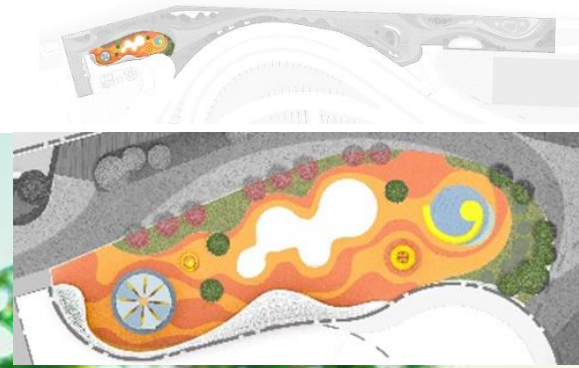

Intergenerational Play Space