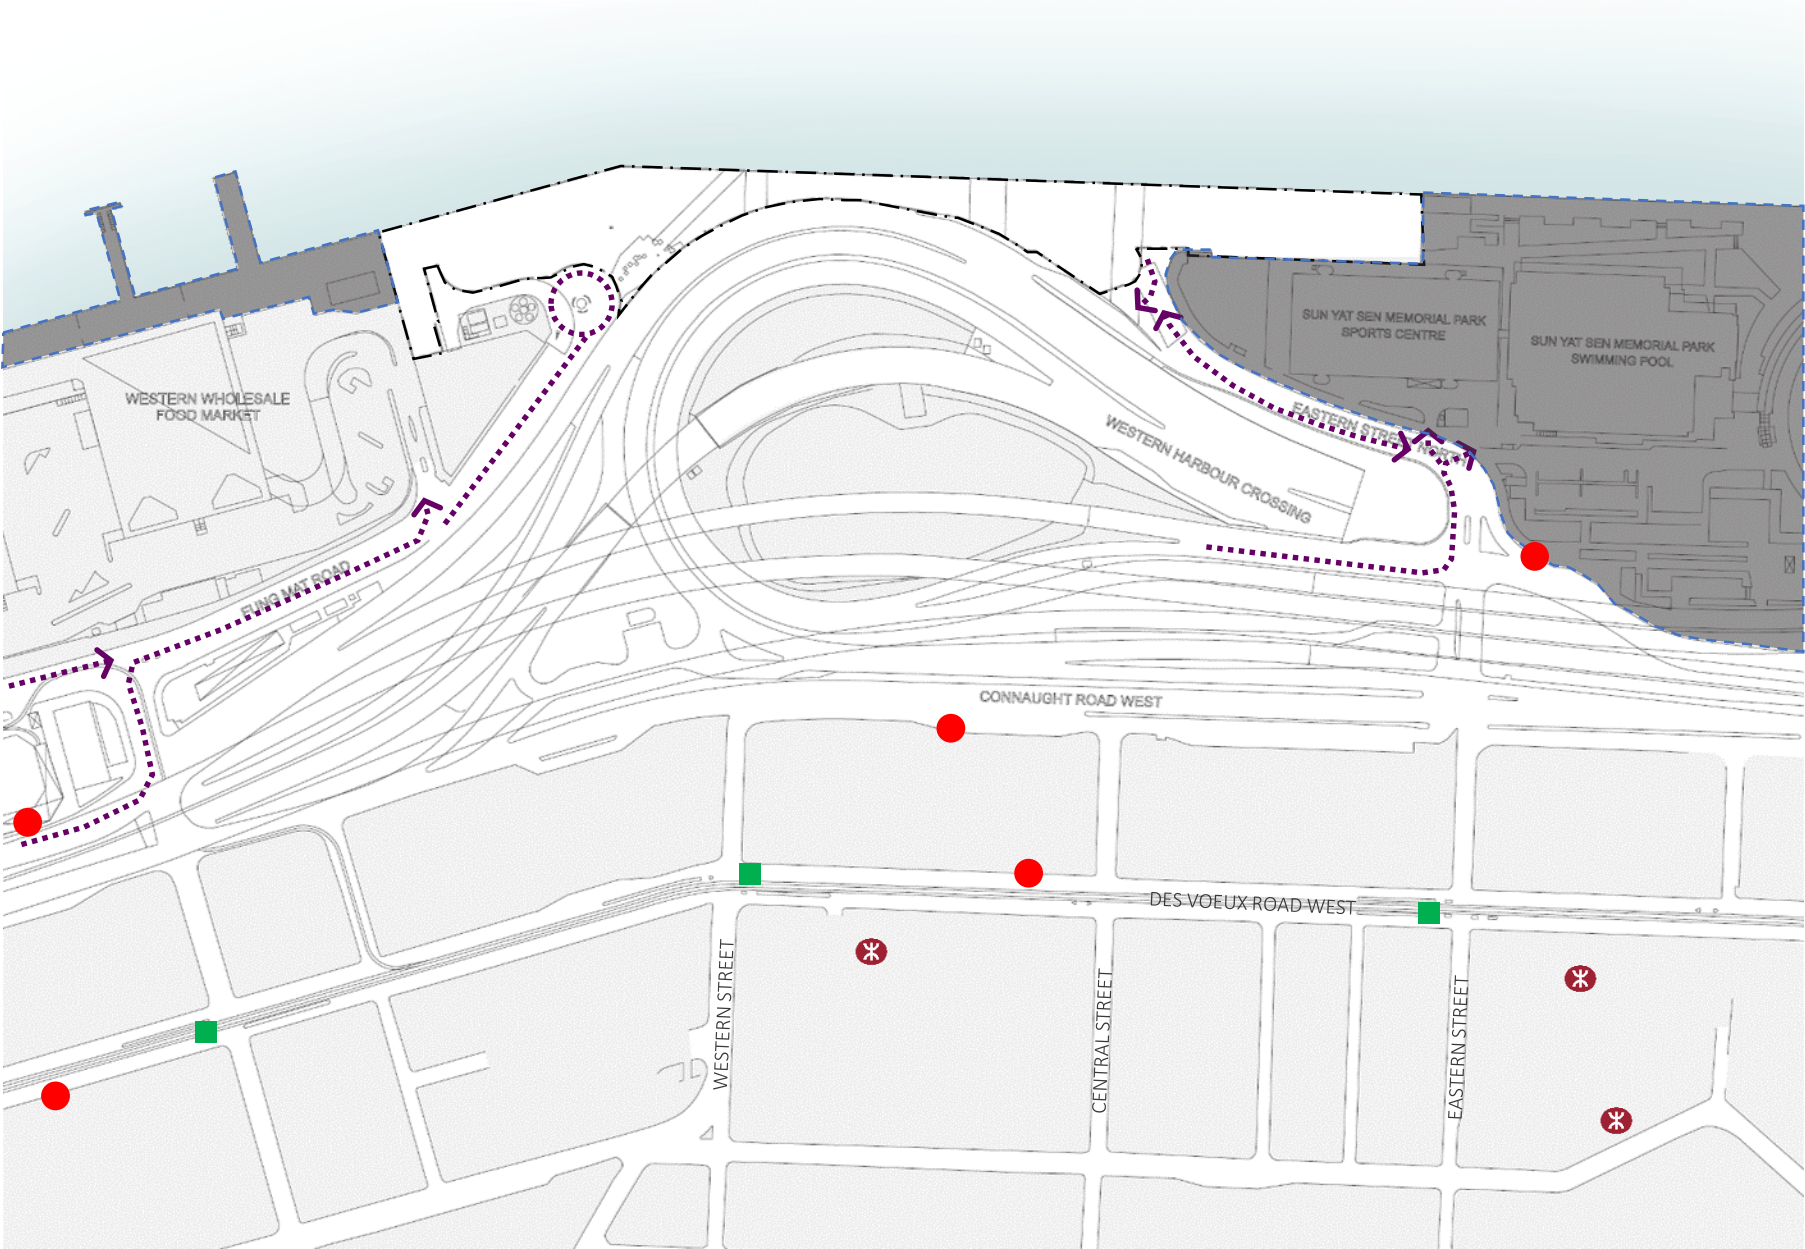

Location

The proposed project site is part of an waterfront open space extending from Sun Tak Centre to Western Wholesale Food Market (WWFM). The site is in between Sun Yat Sen Memorial Park (SYSMP) and Signature Project Scheme at WWFM.

SITE CONTEXT : SITE PHOTOS

SITE CONTEXT : SITE PHOTOS

SITE CONTEXT : PEDESTRIAN ACCESS

- . - Site Boundary

← Pedestrian Access

Adjacent Site

Bus Stop

Tram

Sai Ying Pun MTR

SITE CONTEXT : VEHICULAR ACCESS

- . - Site Boundary
- ← Vehicle Access
- Adjacent Site
- Bus Stop
- Tram
- Sai Ying Pun MTR

MASTER LAYOUT PLAN

Multi-purpose Area

Intergenerational Play Space

Sitting Out by the Sea

Observation Deck

Water Play

Service Block
(Refreshment Kiosk &
Plant Room)

Service Block
(Toilet)

CIRCULATION

The image is a detailed architectural site plan of a multi-purpose area. The central feature is a large, semi-circular arena with a dotted floor pattern and a series of vertical lines along its inner edge, possibly representing seating or structural elements. Surrounding the arena are various functional zones: a parking lot with several car symbols, a building with a circular feature, and landscaped areas with trees and walkways. The plan is rendered in a light gray, semi-transparent style, overlaid on a white background. At the bottom of the image, there is a decorative graphic consisting of several horizontal, wavy bands in shades of brown and orange, suggesting a landscape or terrain profile.