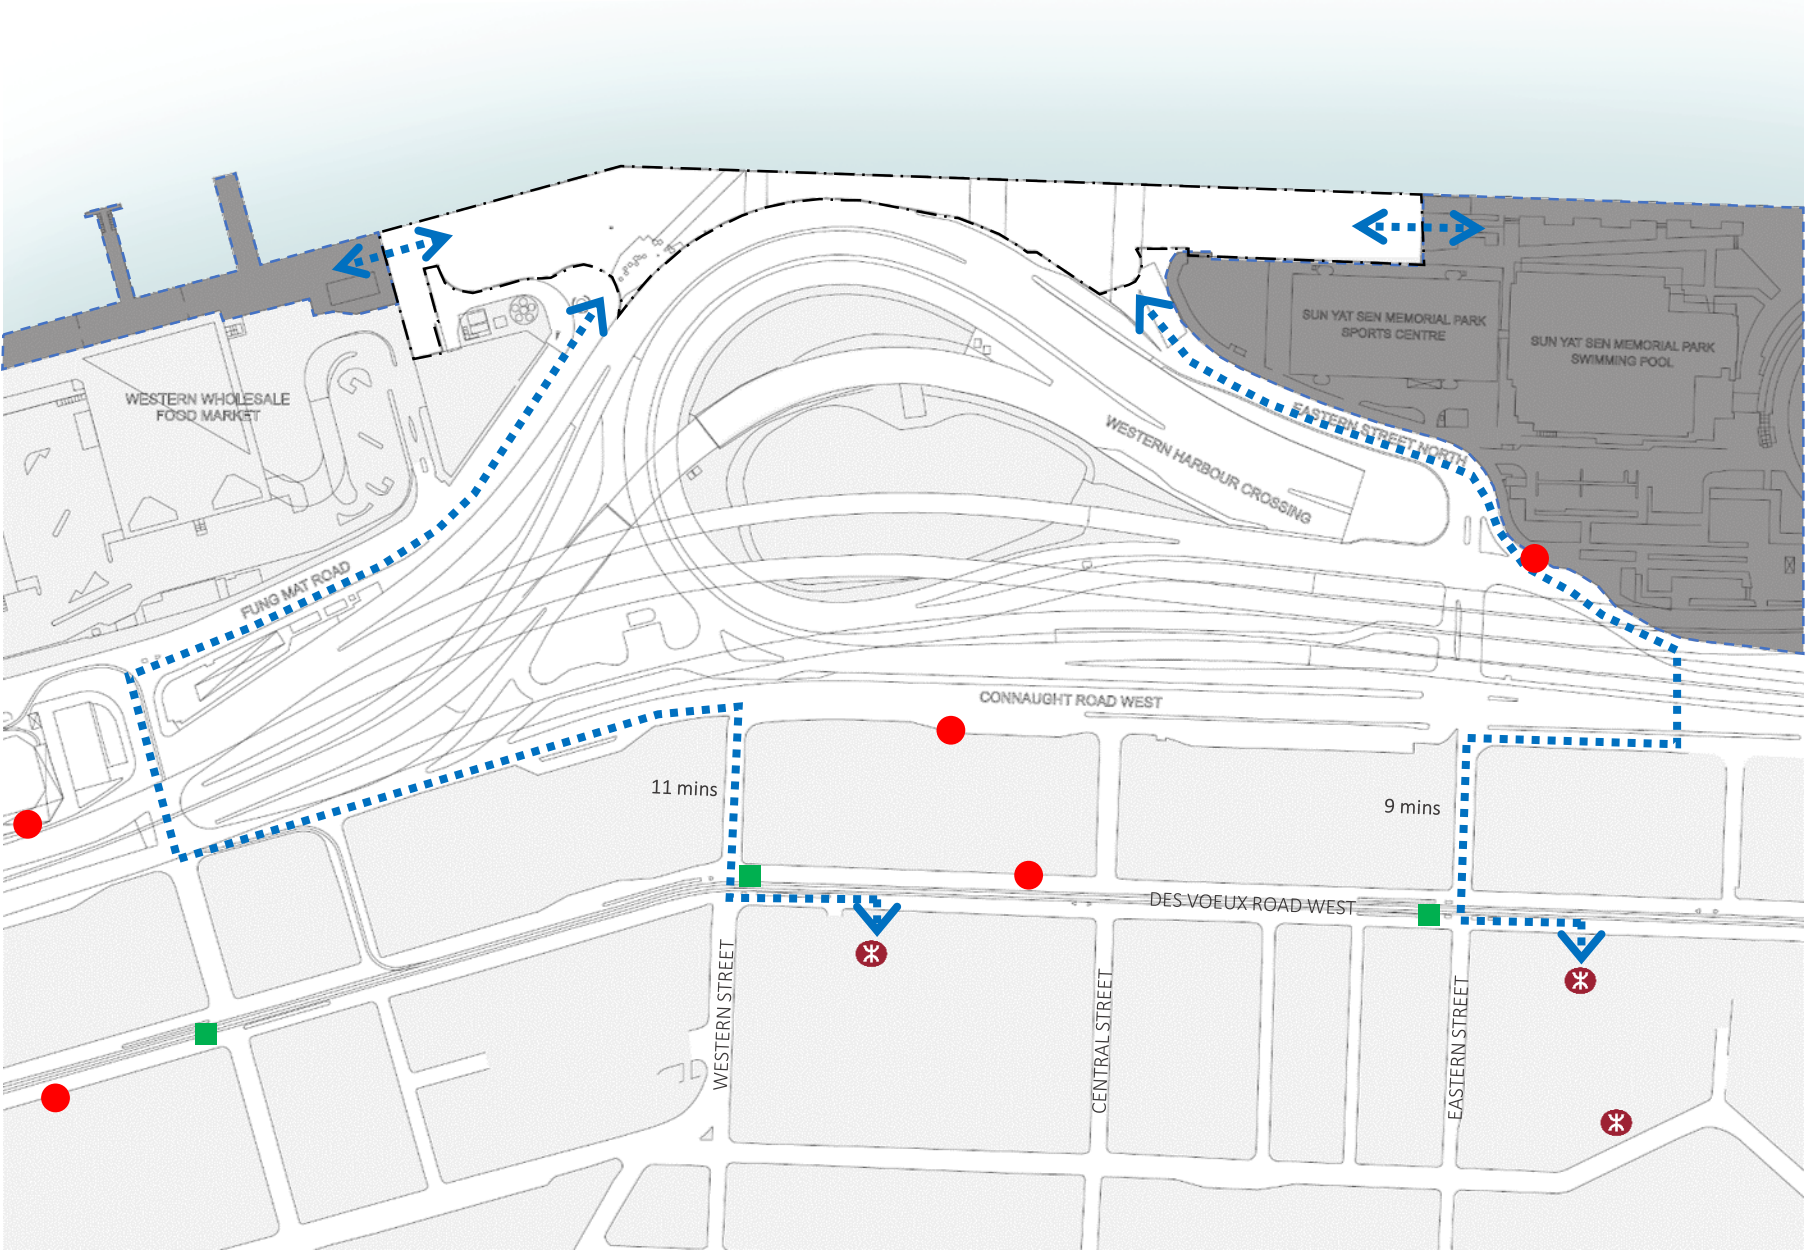

Location

The proposed project site is part of an waterfront open space extending from Sun Tak Centre to Western Wholesale Food Market (WWFM). The site is in between Sun Yat Sen Memorial Park (SYSMP) and Signature Project Scheme at WWFM.

SITE CONTEXT : SITE PHOTOS

SITE CONTEXT : SITE PHOTOS

SITE CONTEXT : PEDESTRIAN ACCESS

- . - Site Boundary

← Pedestrian Access

Adjacent Site

Bus Stop

Tram

Sai Ying Pun MTR

SITE CONTEXT : VEHICULAR ACCESS

- . - Site Boundary
- ← Vehicle Access
- Adjacent Site
- Bus Stop
- Tram
- Sai Ying Pun MTR

MASTER LAYOUT PLAN

Multi-purpose Area

Intergenerational Play Space

Sitting Out by the Sea

Observation Deck

Water Play

Service Block
(Refreshment Kiosk &
Plant Room)

Service Block
(Toilet)

CIRCULATION

The image is a detailed architectural site plan of a multi-purpose area. The central feature is a large, semi-circular arena with a dotted floor pattern and a series of vertical lines along its inner edge, possibly representing seating or structural elements. Surrounding the arena are various functional zones: a parking lot with several car symbols, a building with a circular feature, and landscaped areas with trees and walkways. The plan is rendered in a light gray, semi-transparent style, overlaid on a white background. At the bottom of the image, there is a decorative graphic consisting of several horizontal, wavy bands in shades of brown and orange, suggesting a landscape or terrain profile.