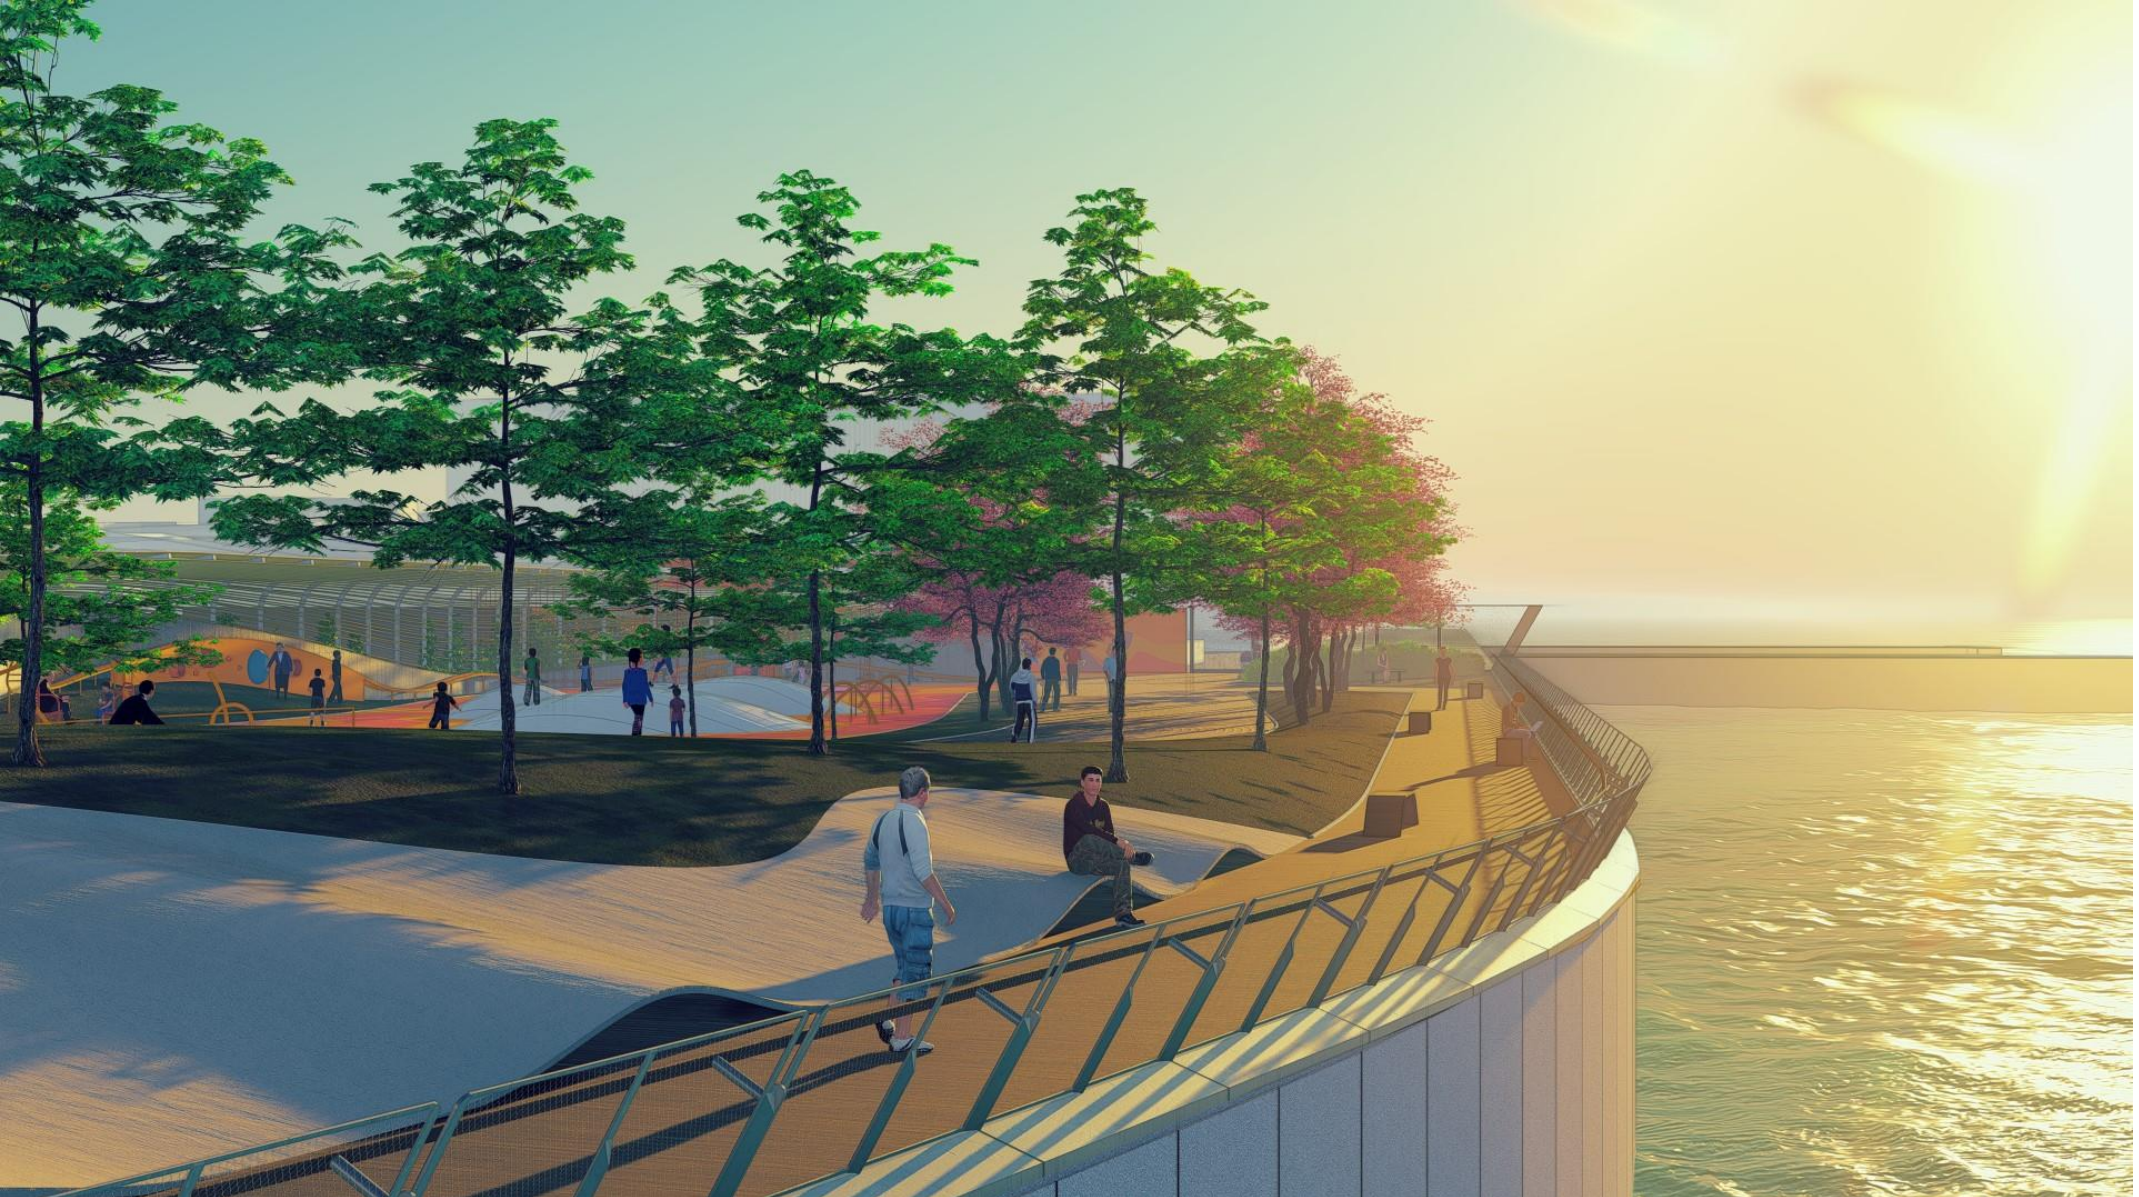

Intergenerational Play Space

An architectural site plan for a waterfront development. The plan shows a curved promenade with various outdoor seating areas, including circular tables and benches. There are landscaped green spaces with trees and shrubs. A large, curved structure, possibly a stage or a large seating area, is visible in the center. The plan is overlaid on a background of wavy, brownish-orange lines representing the sea. The title "Sitting Out by the Sea" is centered in a bold, orange font.

Sitting Out by the Sea

Sitting Out by the Sea

Sitting Out by the Sea

An architectural site plan of a waterfront development. The plan shows a curved promenade with various zones: a parking area with several cars on the left, a central green park area with trees and a small structure, and a waterfront area with a curved path and a building footprint on the right. The text "Sitting Out by the Sea" is centered over the plan. At the bottom of the image, there is a decorative graphic of teal waves in various shades.