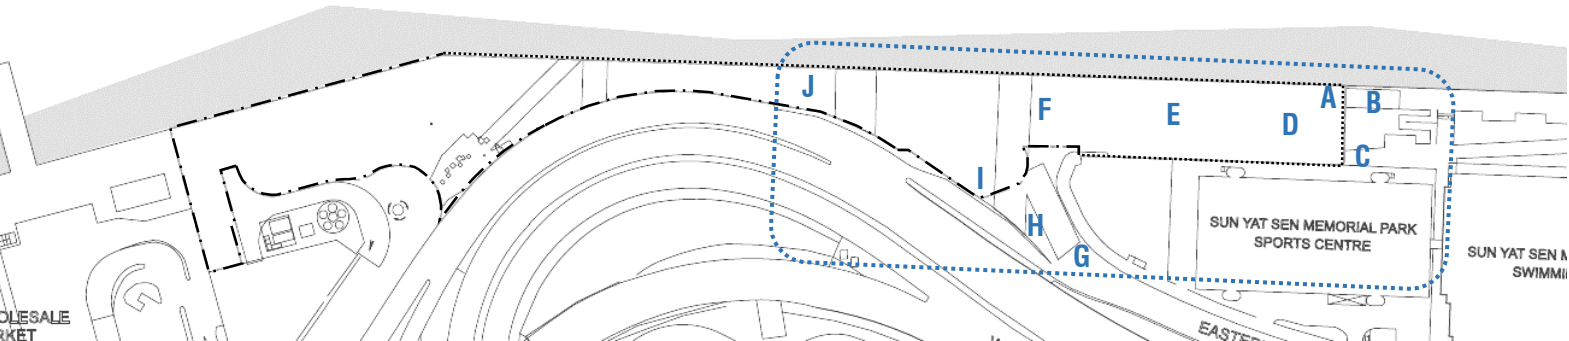

OPEN SPACE AT EASTERN STREET NORTH, SAI YING PUN

西營盤東邊街北休憩用地

Task Force on Harbourfront Developments on Hong Kong Island
Harbourfront Commission

PROJECT BACKGROUND

Policy Approval

The 2017 Policy Address announced the Government's decision to set aside a dedicated funding of **\$500 million** for harbourfront enhancement initiatives to be implemented in collaboration with the Harbourfront Commission (HC). The project is one of the initiatives, which was endorsed by HC to be taken forward.

SITE CONTEXT : SITE PHOTOS

SITE CONTEXT : SITE PHOTOS

SITE CONTEXT : PEDESTRIAN ACCESS

- . - Site Boundary

← Pedestrian Access

Adjacent Site

Bus Stop

Tram

Sai Ying Pun MTR

SITE CONTEXT : VEHICULAR ACCESS

- . - Site Boundary
- ← Vehicle Access
- Adjacent Site
- Bus Stop
- Tram
- Sai Ying Pun MTR

MASTER LAYOUT PLAN

Multi-purpose Area

Intergenerational Play Space

Sitting Out by the Sea

Observation Deck

Water Play

Service Block
(Refreshment Kiosk &
Plant Room)

Service Block
(Toilet)

CIRCULATION

The image is a detailed architectural site plan of a multi-purpose area. The central feature is a large, semi-circular arena with a dotted floor pattern and a series of vertical lines along its inner edge, possibly representing seating or structural elements. Surrounding the arena are various functional zones: a parking lot with several car symbols, a building with a circular feature, and landscaped areas with trees and walkways. The plan is rendered in a light gray, semi-transparent style, overlaid on a white background. At the bottom of the image, there is a decorative graphic consisting of several horizontal, wavy bands in shades of brown and orange, suggesting a landscape or terrain profile.