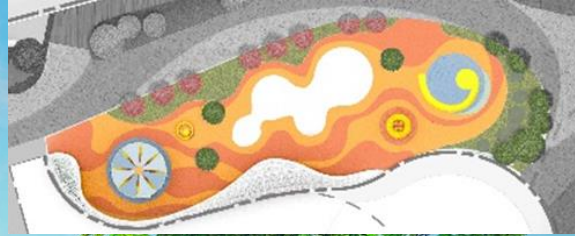

Intergenerational Play Space