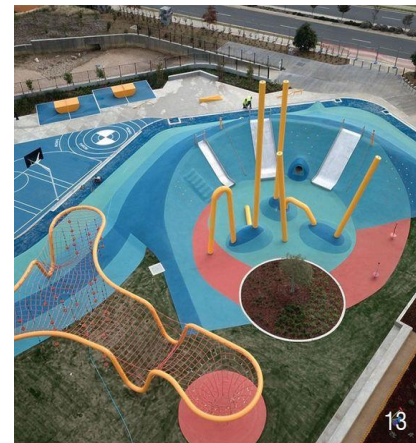

Sitting Out by the Sea

Observation Deck

Water Play

Service Block
(Refreshment Kiosk &
Plant Room)

Service Block
(Toilet)

CIRCULATION

The image is a detailed architectural site plan of a multi-purpose area. The central feature is a large, semi-circular arena with a dotted floor pattern and a series of vertical lines along its inner edge, possibly representing seating or structural elements. Surrounding the arena are various functional zones: a parking lot with several car symbols, a building with a circular feature, and landscaped areas with trees and walkways. The plan is rendered in a light gray, semi-transparent style, overlaid on a white background. At the bottom of the image, there is a decorative graphic consisting of several horizontal, wavy bands in shades of brown and orange, suggesting a landscape or terrain profile.

Multi-purpose Area

Multi-purpose Area

Multi-purpose Area

Multi-purpose Area

Multi-purpose Area

Multi-purpose Area

An architectural site plan for an intergenerational play space. The plan features a central area with concentric, semi-circular paths. To the left, there is a colorful, abstract play structure with orange, yellow, and blue sections. To the right, there are more play structures, including a circular one and a rectangular one. The entire plan is set against a light gray background with a white border. The text "Intergenerational Play Space" is centered in the middle of the plan in a bold, orange font.

Intergenerational Play Space

Intergenerational Play Space

Intergenerational Play Space

Intergenerational Play Space

The Big Toy

Sensory Wall

15

16