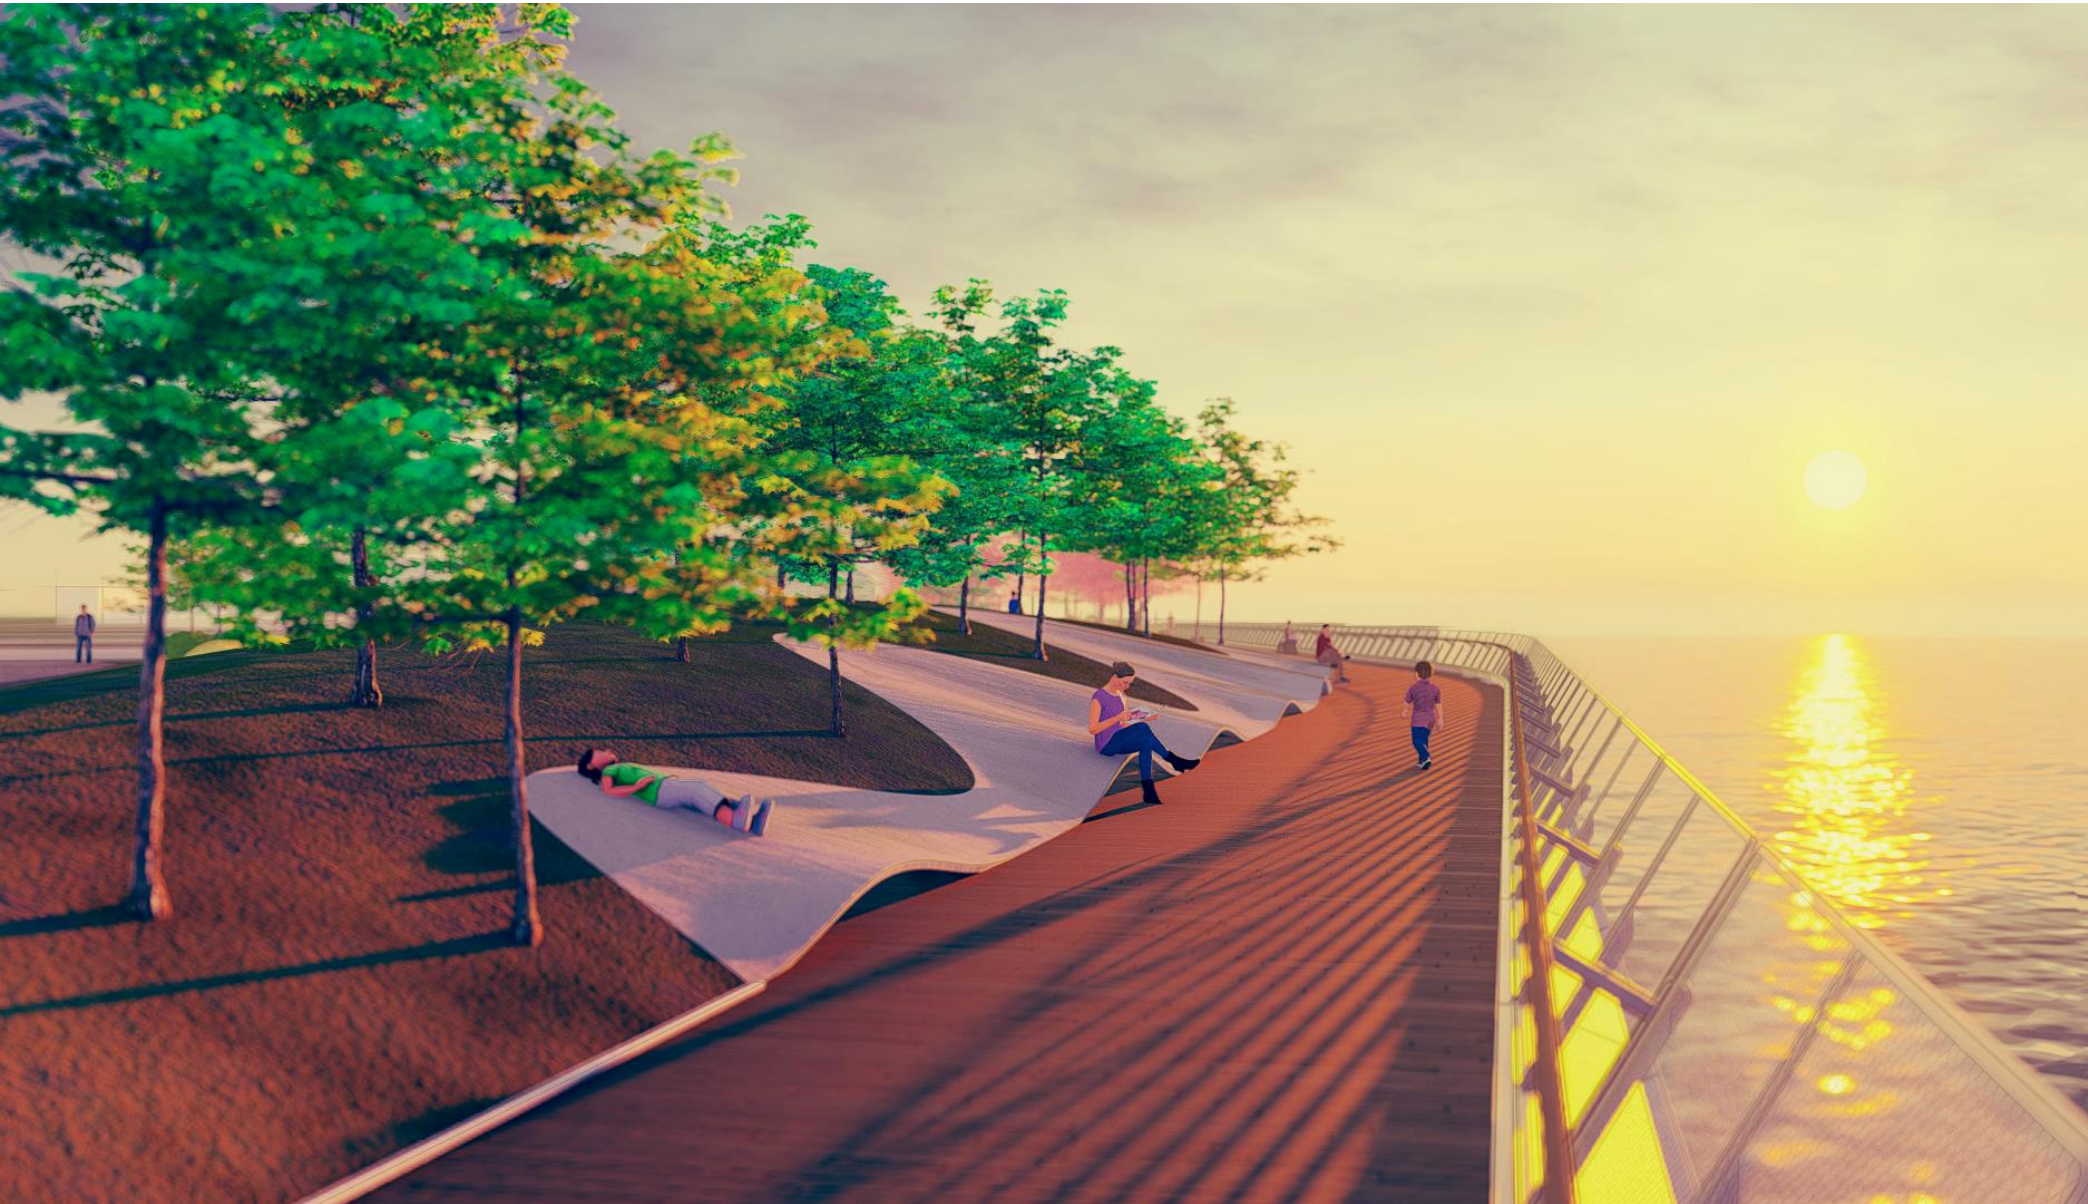

Sitting Out by the Sea