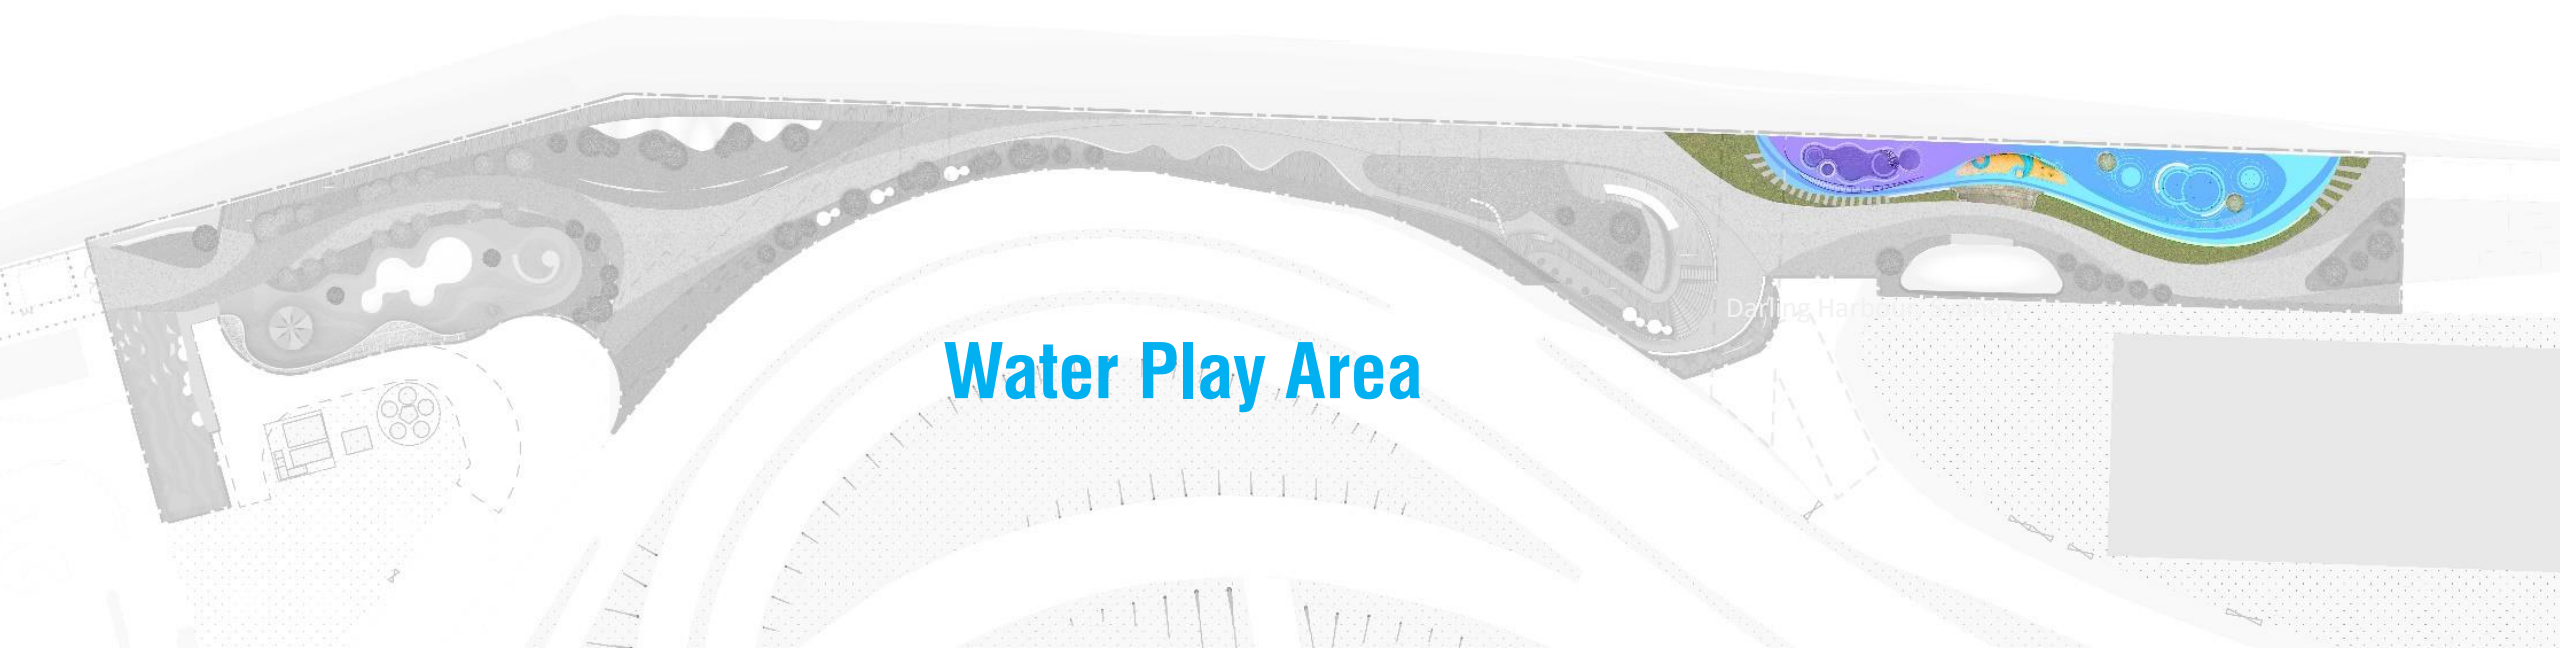

Sitting Out by the Sea

Observation Deck

Water Play

Service Block
(Refreshment Kiosk &
Plant Room)

Service Block
(Toilet)

CIRCULATION

The image is a detailed architectural site plan of a multi-purpose area. The central feature is a large, semi-circular arena with a dotted floor pattern and a series of vertical lines along its inner edge, possibly representing seating or structural elements. Surrounding the arena are various functional zones: a parking lot with several car symbols, a building with a circular feature, and landscaped areas with trees and walkways. The plan is rendered in a light gray, semi-transparent style, overlaid on a white background. At the bottom of the image, there is a decorative graphic consisting of several horizontal, wavy bands in shades of brown and orange, suggesting a landscape or terrain profile.

24

25

26

Observation Deck

Observation Deck

Observation Deck

Observation Deck

Entrance at Eastern Street North