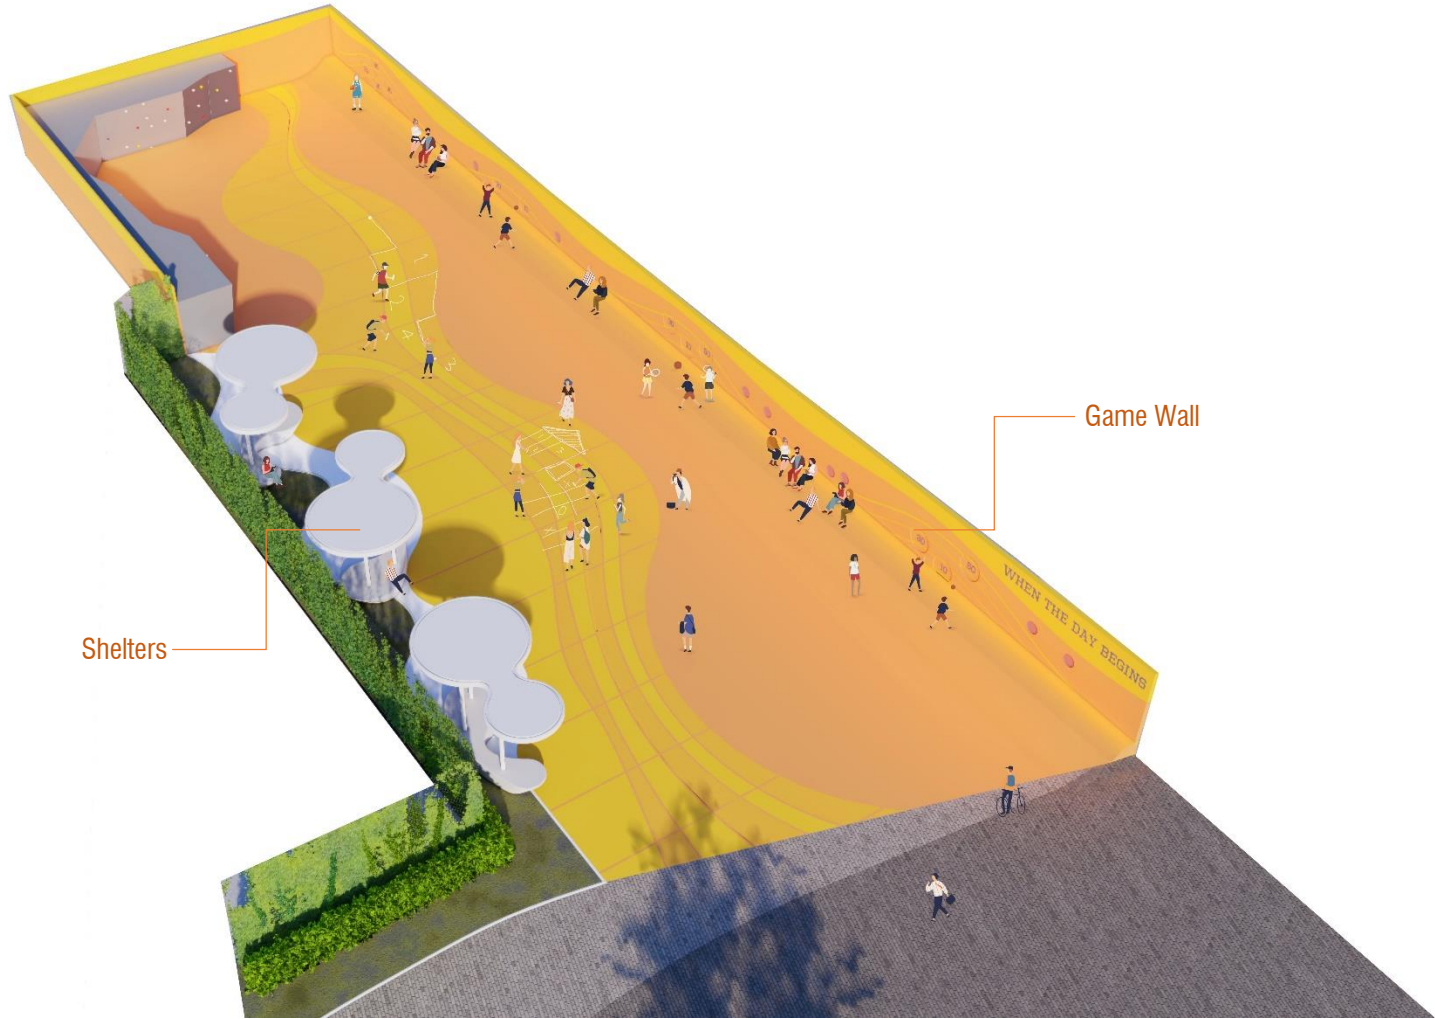

Sitting Out by the Sea

Observation Deck

Water Play

Service Block
(Refreshment Kiosk &
Plant Room)

Service Block
(Toilet)

CIRCULATION

The image is a detailed architectural site plan of a multi-purpose area. The central feature is a large, semi-circular arena with a dotted floor pattern and a series of vertical lines along its inner edge, possibly representing seating or structural elements. Surrounding the arena are various functional zones: a parking lot with several car symbols, a building with a circular feature, and landscaped areas with trees and walkways. The plan is rendered in a light gray, semi-transparent style, overlaid on a white background. At the bottom of the image, there is a decorative graphic consisting of several horizontal, wavy bands in shades of brown and orange, suggesting a landscape or terrain profile.

Multi-purpose Area

Multi-purpose Area

Multi-purpose Area

Multi-purpose Area

Multi-purpose Area

Multi-purpose Area

An architectural site plan for an intergenerational play space. The plan features a central area with concentric, semi-circular paths. To the left, there is a colorful, abstract play structure with orange, yellow, and blue sections. To the right, there are more play structures, including a circular one and a rectangular one. The entire plan is set against a light gray background with a white border. The text "Intergenerational Play Space" is centered in the middle of the plan in a bold, orange font.

Intergenerational Play Space

Intergenerational Play Space

Intergenerational Play Space

Intergenerational Play Space

The Big Toy

Sensory Wall

15

16