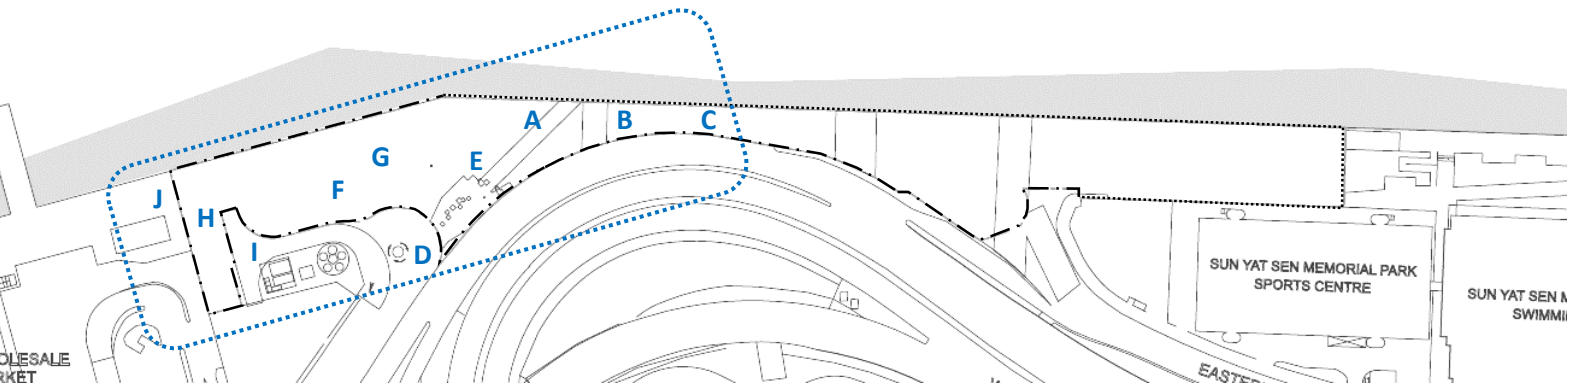

Location

The proposed project site is part of an waterfront open space extending from Sun Tak Centre to Western Wholesale Food Market (WWFM). The site is in between Sun Yat Sen Memorial Park (SYSMP) and Signature Project Scheme at WWFM.

SITE CONTEXT : SITE PHOTOS

SITE CONTEXT : SITE PHOTOS

SITE CONTEXT : PEDESTRIAN ACCESS

- . - Site Boundary

← Pedestrian Access

Adjacent Site

Bus Stop

Tram

Sai Ying Pun MTR

SITE CONTEXT : VEHICULAR ACCESS

- . - Site Boundary
- ← Vehicle Access
- Adjacent Site
- Bus Stop
- Tram
- Sai Ying Pun MTR

MASTER LAYOUT PLAN

Multi-purpose Area

Intergenerational Play Space

Sitting Out by the Sea

Observation Deck

Water Play

Service Block
(Refreshment Kiosk &
Plant Room)

Service Block
(Toilet)

CIRCULATION

The image is a detailed architectural site plan of a multi-purpose area. The central feature is a large, semi-circular arena with a dotted floor pattern and a series of vertical lines along its inner edge, possibly representing seating or structural elements. Surrounding the arena are various functional zones: a parking lot with several car symbols, a building with a circular feature, and landscaped areas with trees and walkways. The plan is rendered in a light gray, semi-transparent style, overlaid on a white background. At the bottom of the image, there is a decorative graphic consisting of several horizontal, wavy bands in shades of brown and orange, suggesting a landscape or terrain profile.