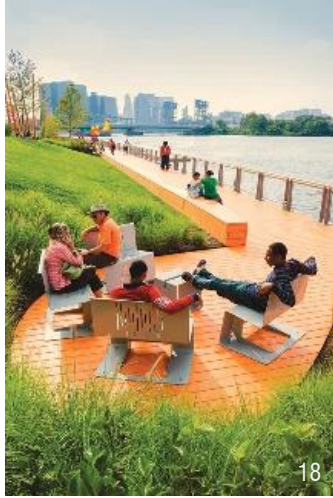

Sitting Out by the Sea

Observation Deck

Water Play

Service Block
(Refreshment Kiosk &
Plant Room)

Service Block
(Toilet)

CIRCULATION

The image is a detailed architectural site plan of a multi-purpose area. The central feature is a large, semi-circular arena with a dotted floor pattern and a series of vertical lines along its inner edge, possibly representing seating or structural elements. Surrounding the arena are various functional zones: a parking lot with several car symbols, a building with a circular feature, and landscaped areas with trees and walkways. The plan is rendered in a light gray, semi-transparent style, overlaid on a white background. At the bottom of the image, there is a decorative graphic consisting of several horizontal, wavy bands in shades of brown and orange, suggesting a landscape or terrain profile.

Intergenerational Play Space

An architectural site plan for a waterfront development. The plan shows a curved promenade with various outdoor seating areas, including circular tables and benches. There are landscaped green spaces with trees and shrubs. A large, curved structure, possibly a stage or a large seating area, is visible in the center. The plan is overlaid on a background of wavy, brownish-orange lines representing the sea. The title "Sitting Out by the Sea" is centered in a bold, orange font.

Sitting Out by the Sea

Sitting Out by the Sea

Sitting Out by the Sea

An architectural site plan of a waterfront development. The plan shows a curved promenade with various zones: a parking area with several cars on the left, a central green park area with trees and a small structure, and a waterfront area with a curved path and a building footprint on the right. The text "Sitting Out by the Sea" is centered over the plan. At the bottom of the image, there is a decorative graphic of teal waves in various shades.

Sitting Out by the Sea

Sitting Out by the Sea

19

20

21

Observation Deck

Observation Deck

Observation Deck