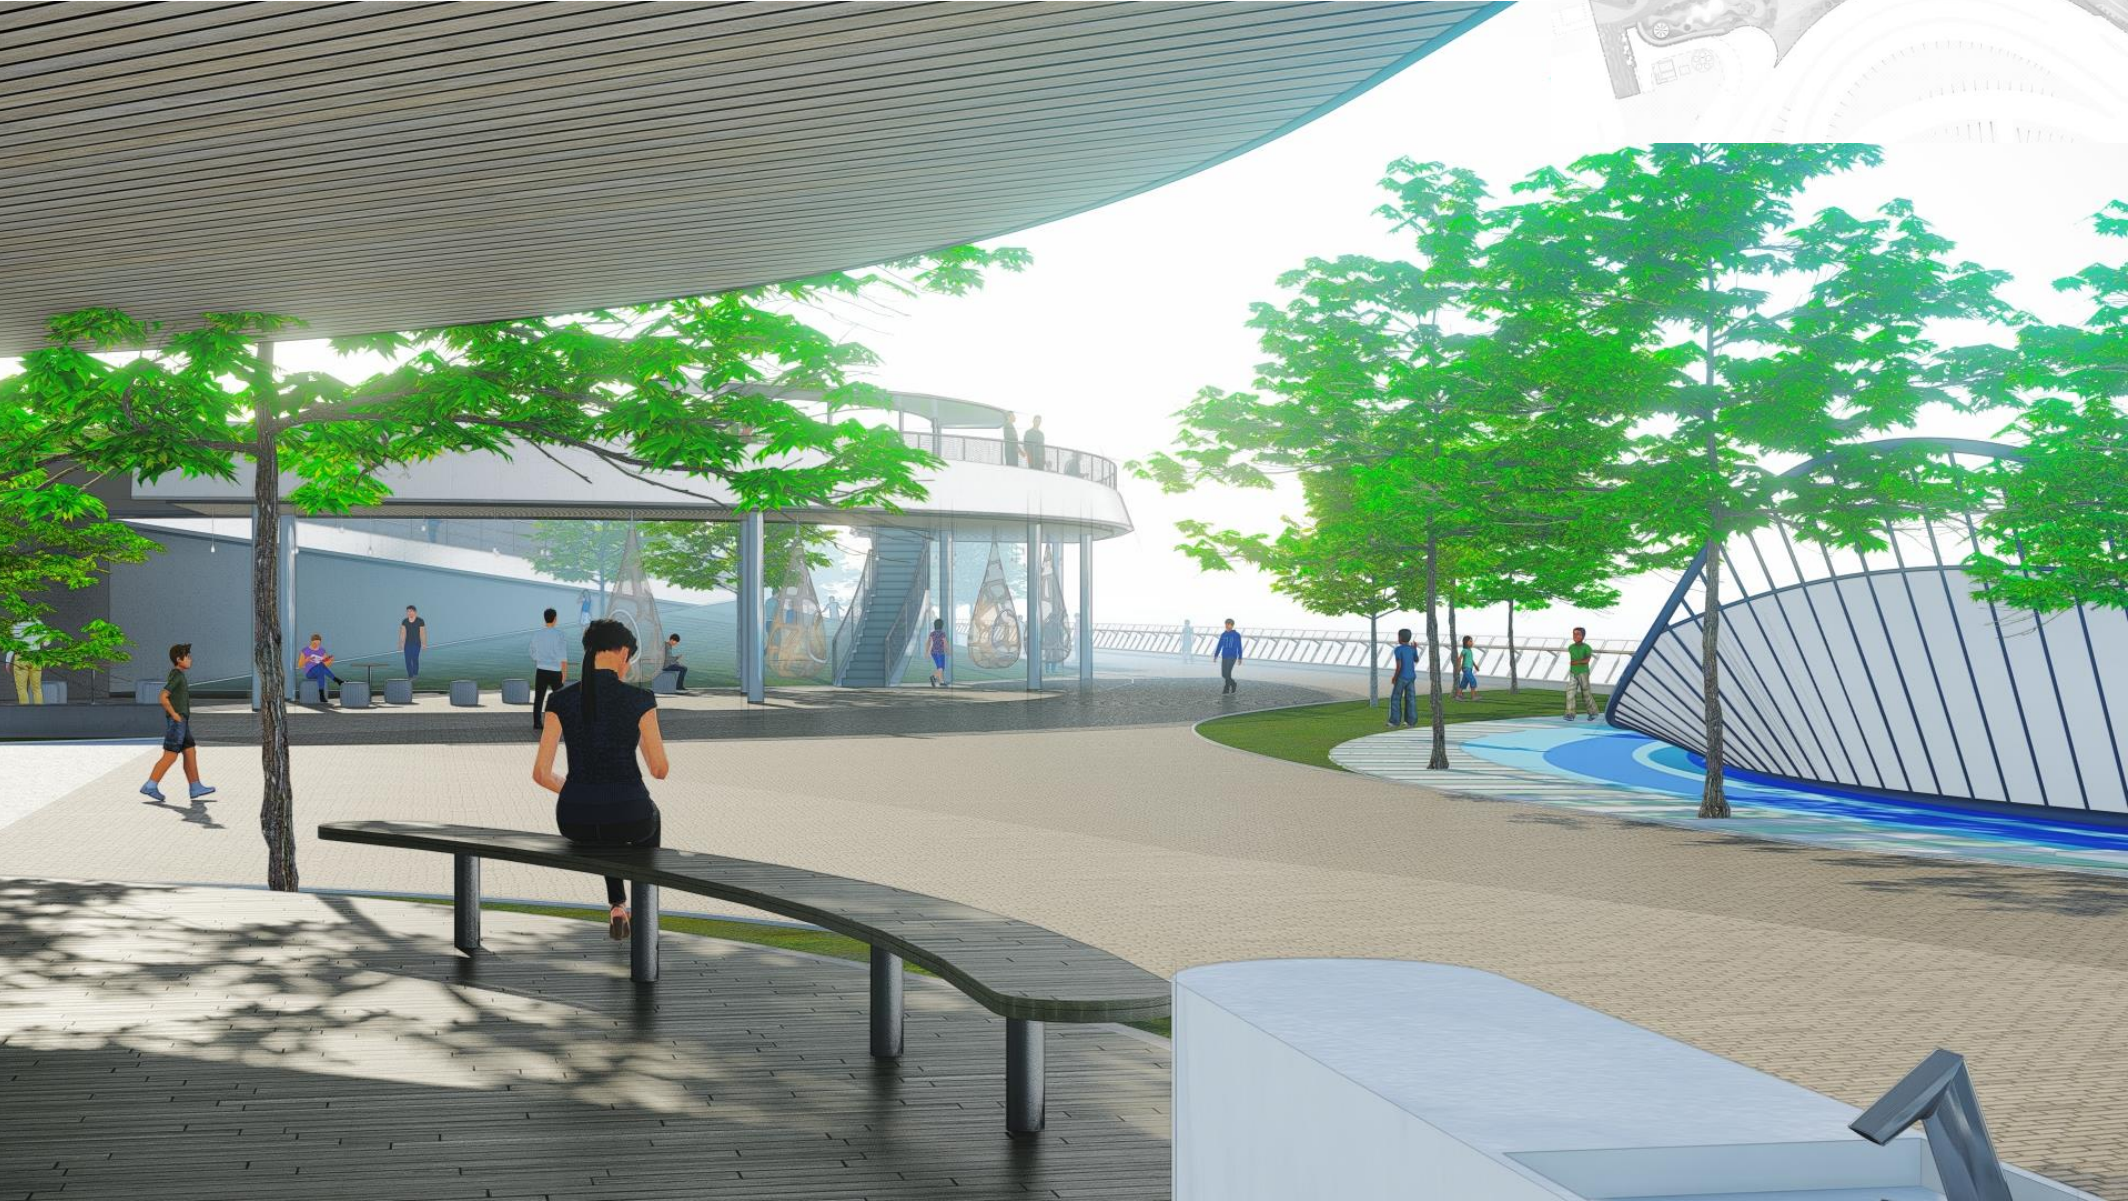

Entrance at Eastern Street North