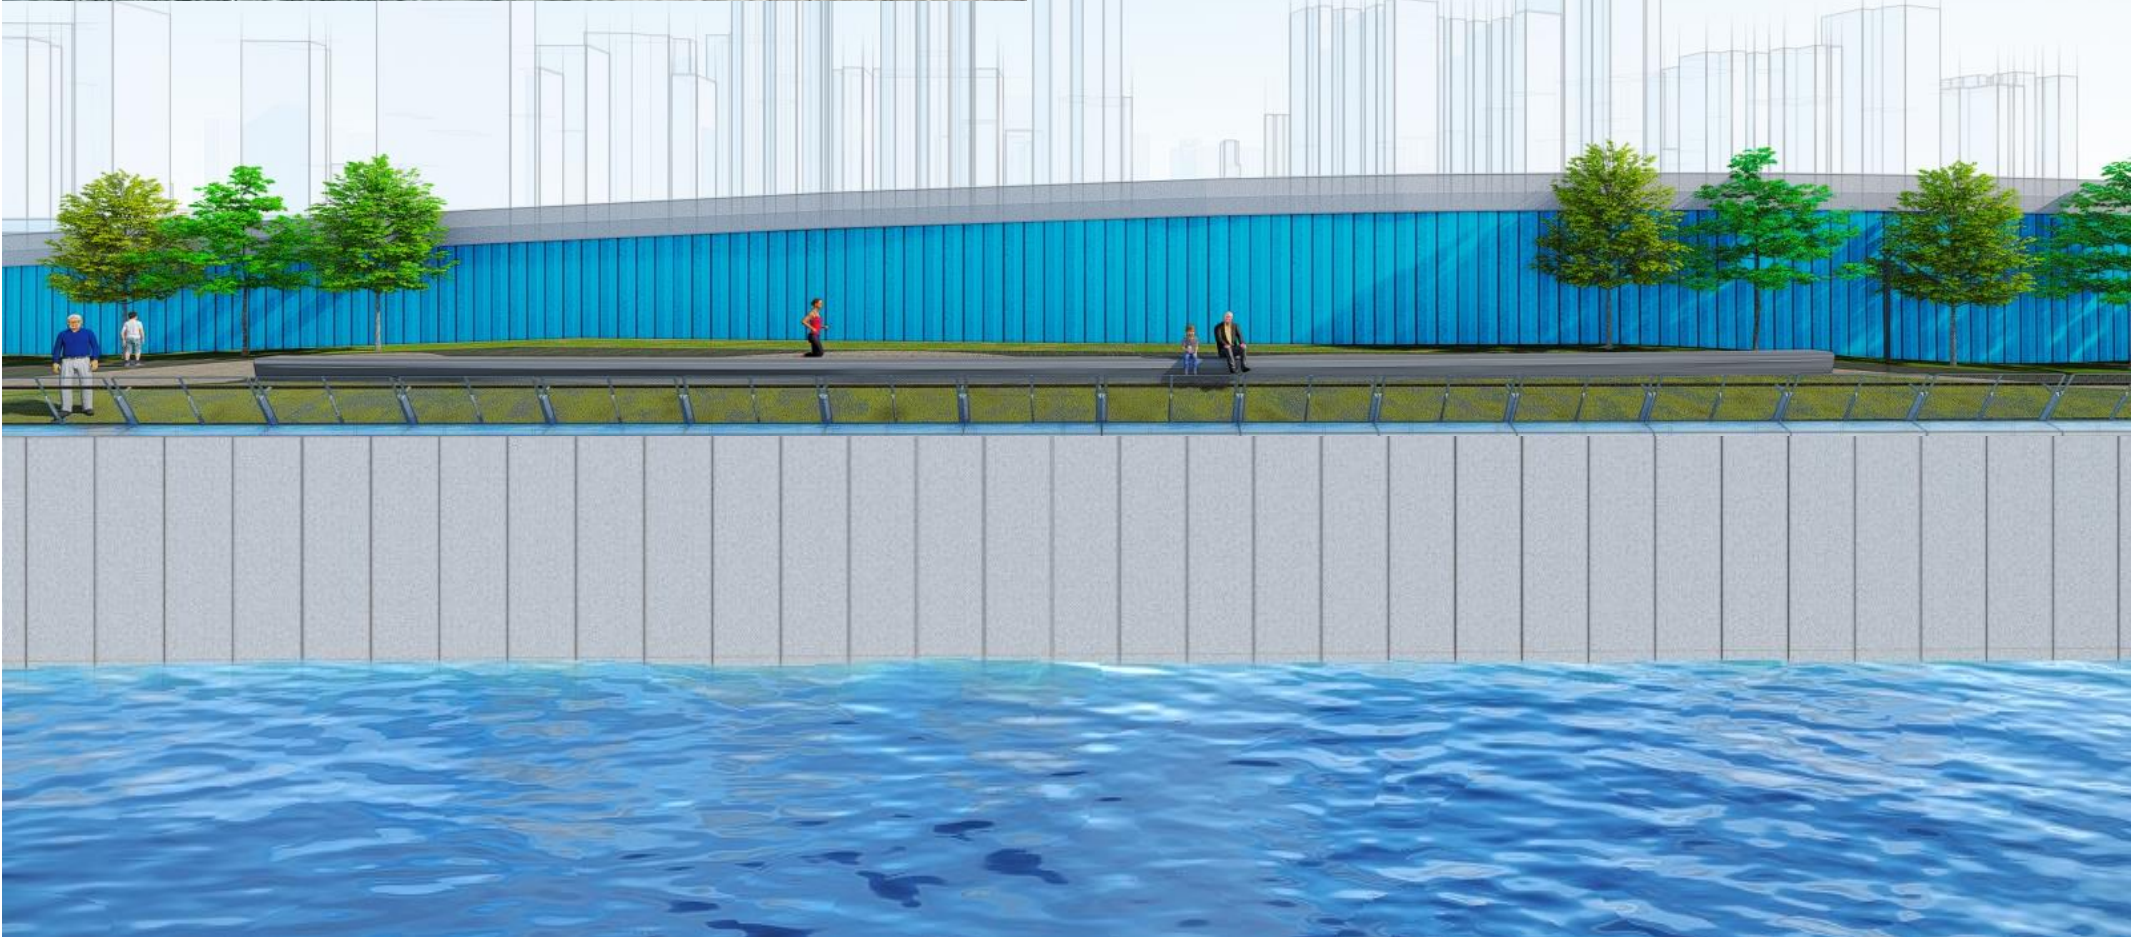

Sitting Out by the Sea